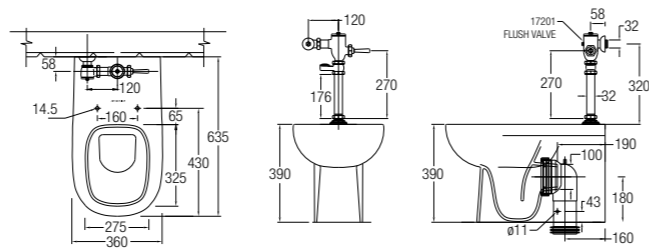

Back-to-wall Pedestal WCs

MODENA

Washdown
WBSEMD212WW (BO/BI)
WBSEMD222WW (BO/TI)
WBSEMD113WW (HO/BI)
WBSEMD127WW (HO/TI)

SPECIFICATIONS

- **D** 635 L x 360 W x 390 H mm
- **R** Fixed Bottom 160mm, Horizontal 180mm
- WBTS800070WW
- WBTS800061WW