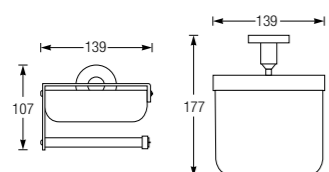

TOILET ROLL HOLDER WITH COVER
WBBA100131CP