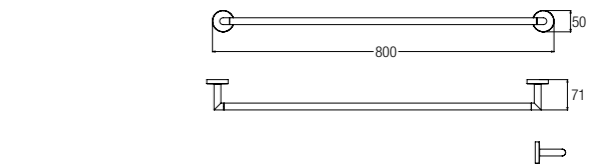

PAPER HOLDER WITHOUT COVER LEFT
WBBA100263CP

PAPER HOLDER WITHOUT COVER RIGHT
WBBA100262CP

TOWEL RACK 600MM
WBBA100265CP

TOWEL RACK 800MM
WBBA100266CP

TOWEL SHELF
WBBA100267CP

TOILET BRUSH
WBBA100269CP

TUMBLER HOLDER
WBBA100260CP