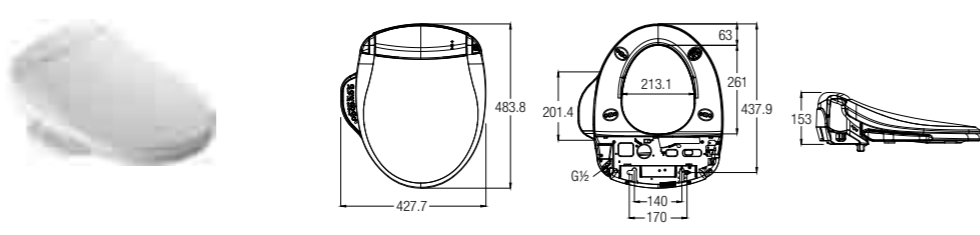

BS-14 ROUND DC
WBTS800072WW

SPECIFICATIONS
D 483 L x 427 W x 153 H mm
Power supply with 4 AA alkaline batteries