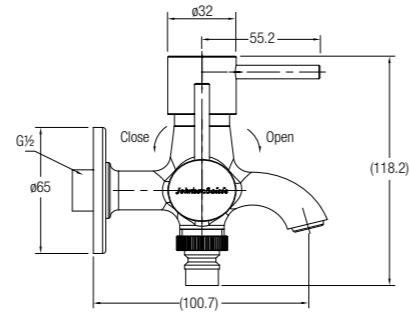

WBFA300661CP

Trevi

TREVI BASIN PILLAR TAP

1/2" basin pillar tap (extended spout)

WBFA300669CP

TREVI 2-WAY BIB TAP

½" 2-way bib tap with screw collar and flange

WBFA300662CP