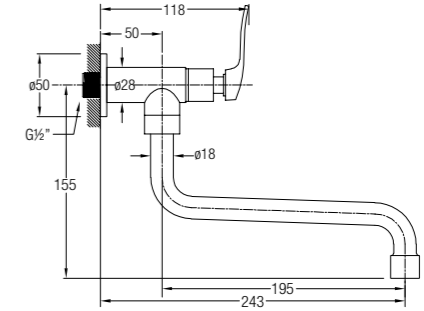

WBFA301405CP

NEW

FERMO-N ABLUTION TAP

½" abluion tap with wall flange

WBFA300937CP

FERMO-N DECK-MOUNTED SINK TAP

½" deck-mounted sink tap with swivel (round) spout

WBFA301403CP