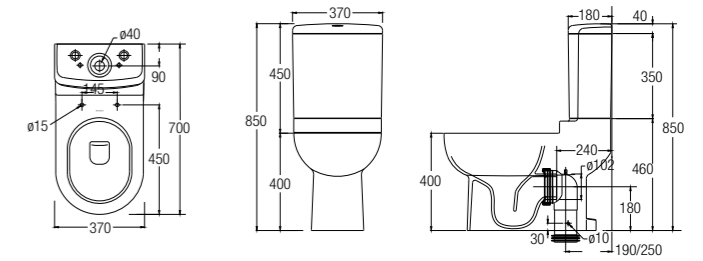

ANCONA

Washdown
WBSEAC111WW (BO 190mm 6/3L)
WBSEAC113WW (BO 250mm 6/3L)
WBSEAC115WW (HO 180mm 6/3L)

1. **SPECIFICATIONS**
2. **D** 700 L x 370 W x 850 H mm
   - **R** Fixed Bottom 190/250mm, Horizontal 180mm
   - WBTS800083WW