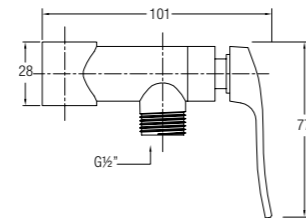

FERMO-N 2-WAY ANGLE VALVE

½" 2-way angle valve with wall flange

WBFA300931CP

FERMO-N ANGLE VALVE

½" angle valve with hand-shower holder

WBFA300932CP

FERMO-N ANGLE VALVE

½" angle valve with wall flange