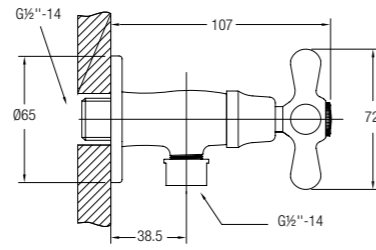

TOSCANA ANGLE VALVE

½" angle valve with flange

WBFA300541CP