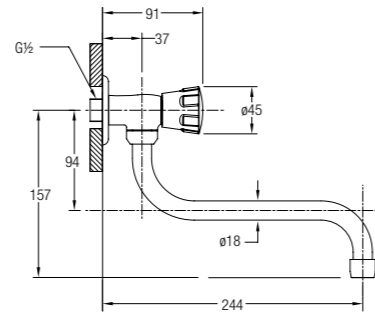

RAVENNA WALL-MOUNTED ABLUTION TAP
Wall-mounted ablation tap with swivel spout and flange

WBFA300599CP