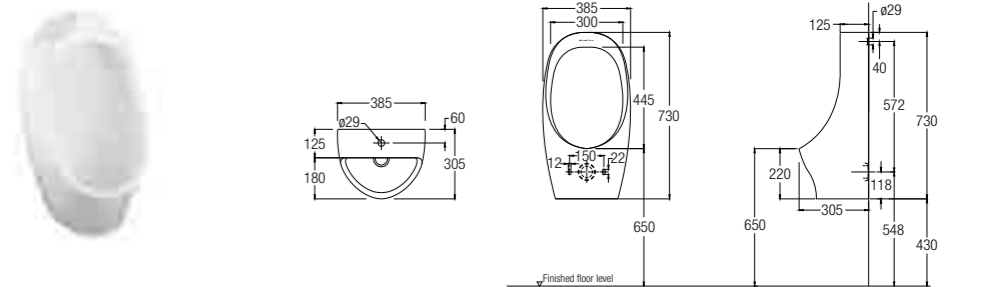

TAVENNA (Cleansing / Normal)

WBVC970008WW (Top Inlet)
WBVC950032WW (Back Inlet)
WBSC950122WW (Top Inlet Cleansing*)
WBSC950123WW (Back Inlet Cleansing*)

SPECIFICATIONS
D 305 L x 385 W x 730 H mm
Top Inlet / Back Inlet
*Cleansing with nozzle or normal