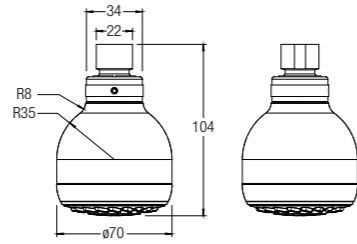

OCEAN I FIXED SHOWER HEAD

Three functions

WBFA300570CP