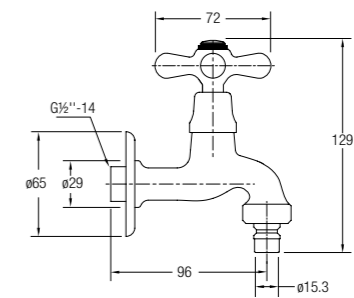

TOSCANA LONG BIB TAP

½" long bib tap with flange

WBFA300543CP

TOSCANA WASHING MACHINE TAP

½" washing machine tap with screw collar and flange

WBFA300590CP

TOSCANA 2-WAY BIB TAP

2-way bib tap with screw collar and flange