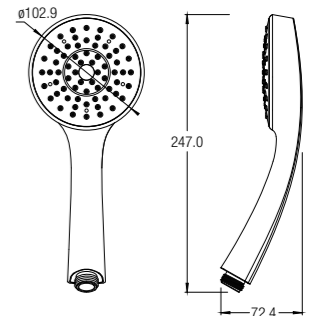

CASPIAN II HAND SHOWER

Single function

WBFA300723CP

SPECIFICATIONS