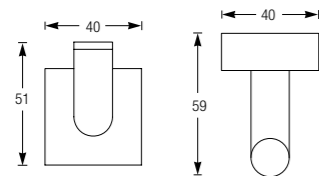

ROBE HOOK
WBBA100165CP