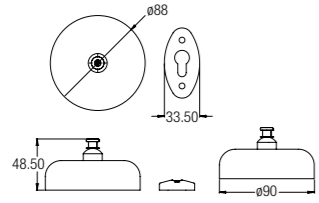

GDC990197
EXTENSIBLE CLOTHES LINE
WBBA100276CP