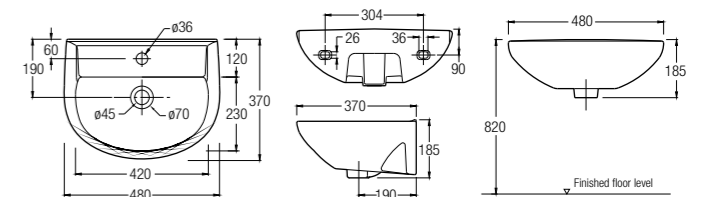

WINDSOR 480

WBSAWR201WW

SPECIFICATIONS ●
D 480 L x 370 W x 185 H mm