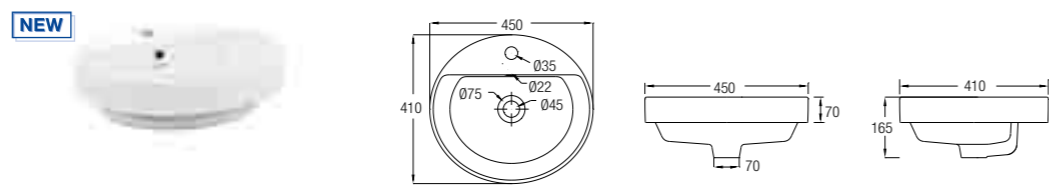

Semi-insert Basins

GEMELLI ROUND 450
WBAAGM151WW

SPECIFICATIONS ●
D 450 L x 410 W x 165 H mm