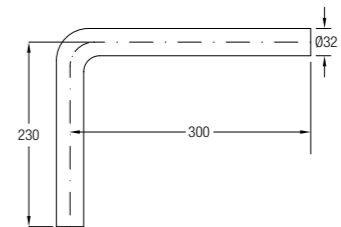

**STAINLESS STEEL 'L' SHAPE
WC FLUSH PIPE**

WBFT400431CP

300 L x 230 W x 32 H mm