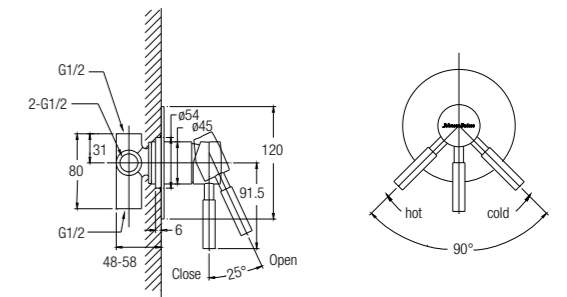

Single lever wall-mounted bath-shower mixer with 1.5m flexible shower hose, hand shower and wall bracket

WBFA300554CP

FERRARA CONCEALED SHOWER MIXER

Single lever concealed shower mixer

WBFA300555CP

Ferrara