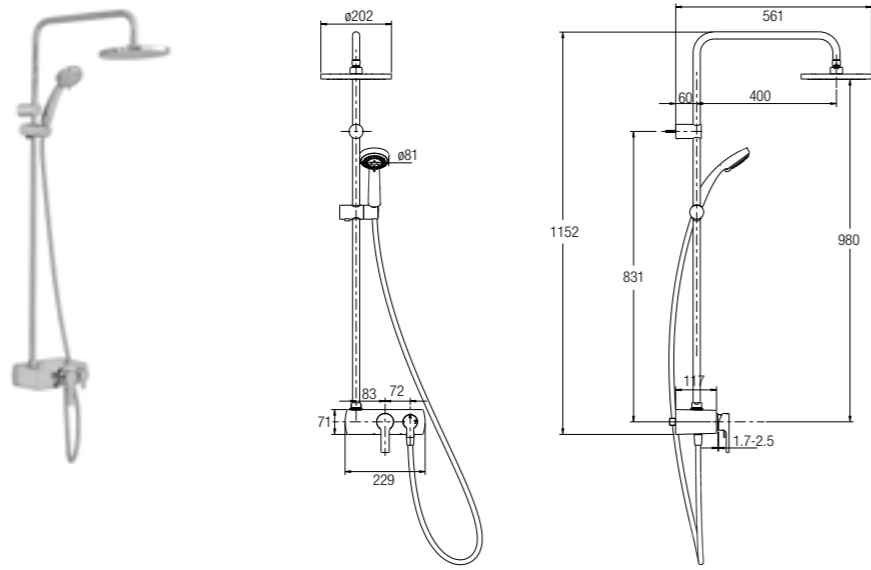

SHOWER COLUMN

Single lever wall-mounted shower mixer column with panel

NEW

WBFA301217CP