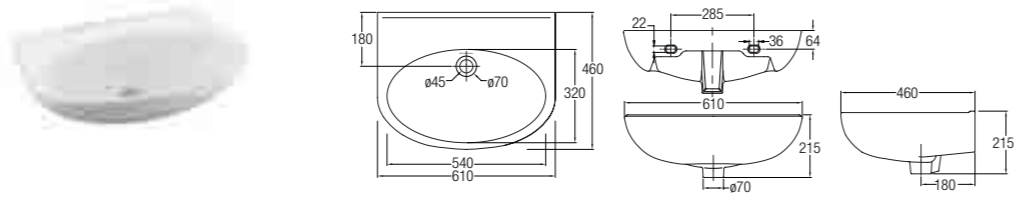

BOSTON 600 CLINICAL
WBSABS326WW

SPECIFICATIONS
610 L x 460 W x 215 H mm