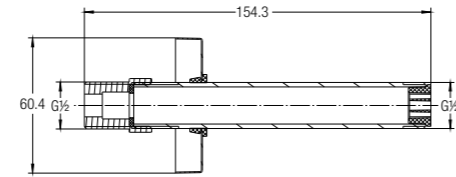

BRASS CEILING SHOWER ARM AND FLANGE

Length: 150mm

WBFA300728CP