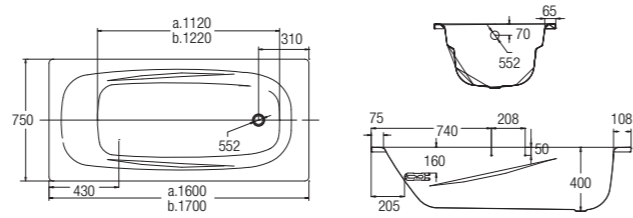

SPECIFICATIONS

- 1700 L x 750 W x 400 H mm
- Recessed bath with anti-slip base
- Chrome handgrips
- Litres: 180, Thickness: 3.5mm

CRES

Enamelled Steel
WBSS600001WW

NEW

SPECIFICATIONS

- 1600 L x 750 W x 400 H mm
- Recessed bath with anti-slip base
- Chrome handgrips
- Litres: 170, Thickness: 2.3mm