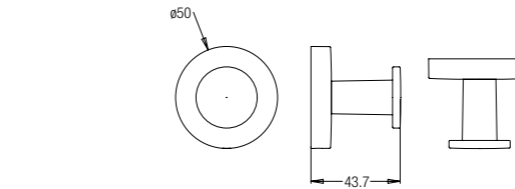

CORNER GLASS SHELF
WBBA100249CP

GLASS SHELF & TUMBLER
WBBA100250CP

GLASS SHELF 600MM
WBBA100248CP

Trendy

HANGER
WBBA100257CP

SOAP DISH
WBBA100258CP

TOWEL RING 200MM
WBBA100268CP

PAPER HOLDER WITH COVER
WBBA100264CP