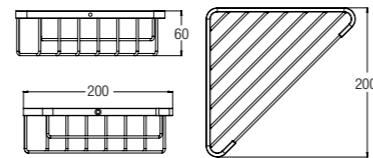

GDC990141
CORNER GRATED CONTAINER,
20x20x6CM
WBBA100281CP