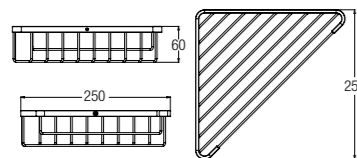

GDC990189
CORNER GRATED CONTAINER,
25x25x6CM
WBBA100282CP