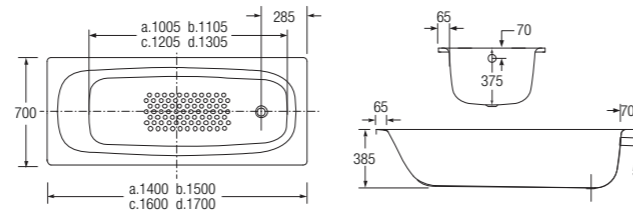

EESTI

Enamelled Steel
WBSS600085WW

SPECIFICATIONS

- 1400 L x 700 W x 385 H mm
- Recessed bath with anti-slip base
- Litres: 160, Thickness: 2.3mm

WBSS600086WW

SPECIFICATIONS

- 1500 L x 700 W x 385 H mm
- Recessed bath with anti-slip base
- Litres: 170, Thickness: 2.3mm

WBSS600087WW

- 1600 L x 700 W x 385 H mm
- Recessed bath with anti-slip base
- Litres: 180, Thickness: 2.3mm

WBSS600088WW

- 1700 L x 700 W x 385 H mm
- Recessed bath with anti-slip base
- Litres: 190, Thickness: 2.3mm