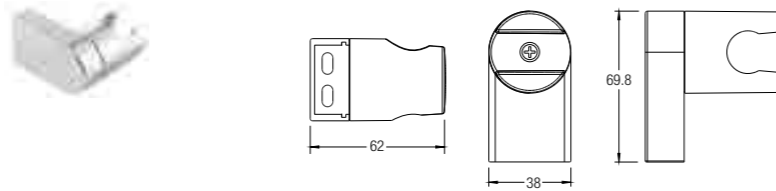

SWIVEL WALL BRACKET

Swivel wall bracket for hand shower

WBFA300727CP