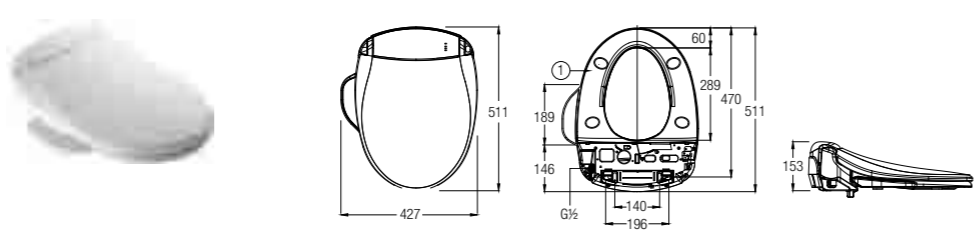

BS-42 ELONGATED DC
WBTS800075WW

SPECIFICATIONS
D 511 L x 427 W x 153 H mm
Requires power supply with
A 100V-120V / AC 200V-240V