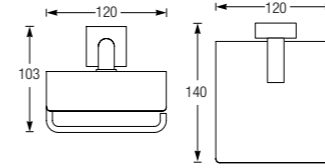

SPARE PAPER HOLDER
WBBA100163CP