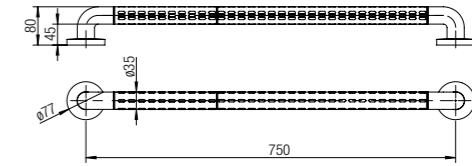

Bathroom Accessories

STRAIGHT GRAB BAR 450MM NEW
WBBA100337SS

STRAIGHT GRAB BAR 750MM NEW
WBBA100342SS

L-SHAPE GRAB BAR 750x750MM NEW
WBBA100341SS

V-SHAPE GRAB BAR (RIGHT) 700x700MM NEW
WBBA100338SS

V-SHAPE GRAB BAR (LEFT) 700x700MM NEW
WBBA100339SS