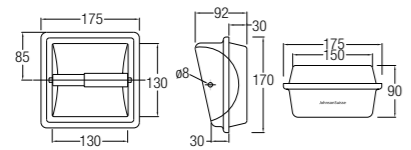

Vitreous China - Semi-Recessed

Rivoli