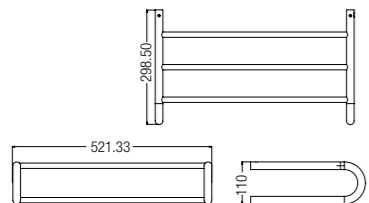

PAPER HOLDER WITH COVER
WBBA100239CP

PAPER HOLDER WITHOUT COVER
WBBA100238CP

Design

TOWEL RACK 600MM
WBBA100240CP

GYRATORY TOWEL RACK
WBBA100241CP

HANGER
WBBA100246CP

SOAP DISH
WBBA100247CP

TOWEL SHELF
WBBA100244CP