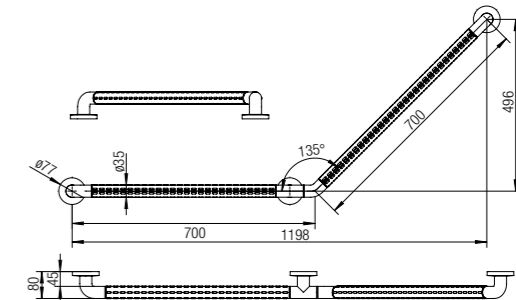

Bathroom Accessories

STRAIGHT GRAB BAR 450MM NEW
WBBA100337SS

STRAIGHT GRAB BAR 750MM NEW
WBBA100342SS

L-SHAPE GRAB BAR 750x750MM NEW
WBBA100341SS

V-SHAPE GRAB BAR (RIGHT) 700x700MM NEW
WBBA100338SS

V-SHAPE GRAB BAR (LEFT) 700x700MM NEW
WBBA100339SS