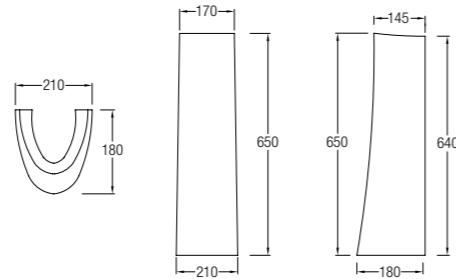

UNIVERSAL
FULL PEDESTAL
WBABUN000WW

SPECIFICATIONS
D 180 L x 210 W x 650 H mm