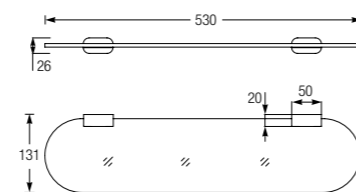

TOWEL BAR 805MM
WBBA100151CP

DOUBLE TOWEL 805MM
WBBA100159CP

DOUBLE BATH TOWEL SHELF
WBBA100176CP

GLASS SHELF WITH TEMPERED GLASS FROSTED
WBBA100158CP

Spherical

DOUBLE ROBE HOOK
WBBA100120CP

TOWEL RING
WBBA100118CP