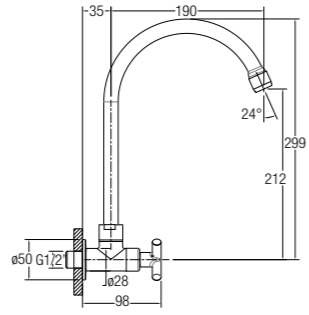

WBFA300672CP

ASTI-N 1" STOP VALVE

1" cross handle stop valve with flange

WBFA300673CP

ASTI-N WALL-MOUNTED SINK TAP

½" wall-mounted sink tap with swivel (round) spout

WBFA301411CP

NEW