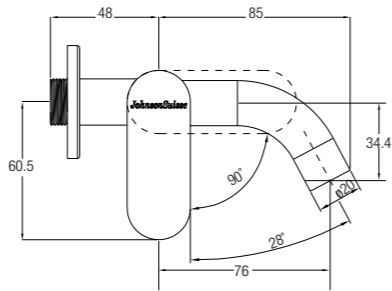

FERLA-N 1/2" BIB TAP

Single lever 1/2" bib tap with flange

WBFA300769CP