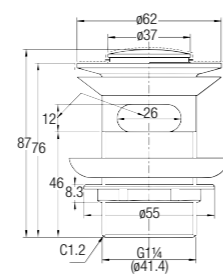

Brass Push Up Pop-up Waste w Overflow

Chrome

WBFA300753CP