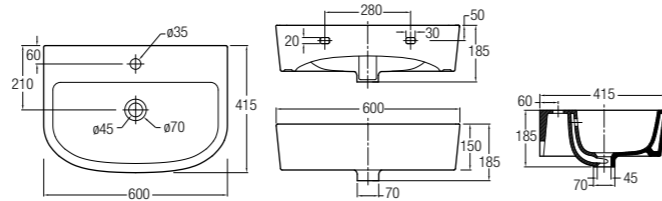

LATINA 600

WBSALT201WW

SPECIFICATIONS ●

Ⓟ 600 L x 415 W x 185 H mm

⊕ Latina / Ragusa half pedestal