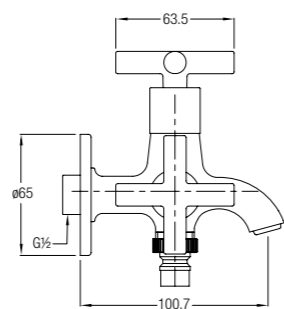

ASTI-N 2-WAY BIB TAP

½" 2-way bib tap with flange

WBFA300678CP