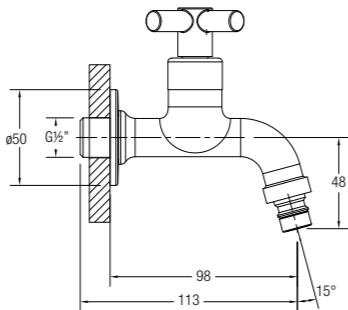

ASTI-N BIB TAP

½" bib tap with wall flange

WBFA301408CP

NEW

ASTI-N WASHING MACHINE TAP

½" washing machine tap with wall flange

WBFA301409CP

NEW