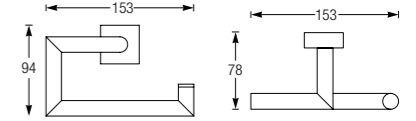

Vitreous China - Semi-Recessed

Rivoli