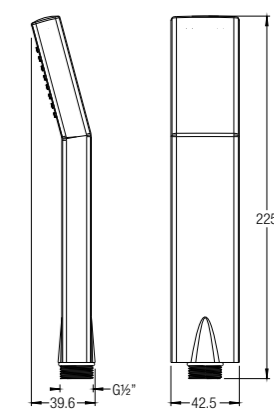

ARCTIC II HAND SHOWER

Single function

WBFA300720CP

SPECIFICATIONS