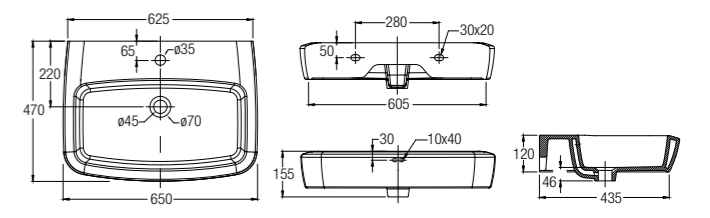

LUCCA 650

WBSAC950131WW

SPECIFICATIONS ●
D 650 L x 470 W x 155 H mm