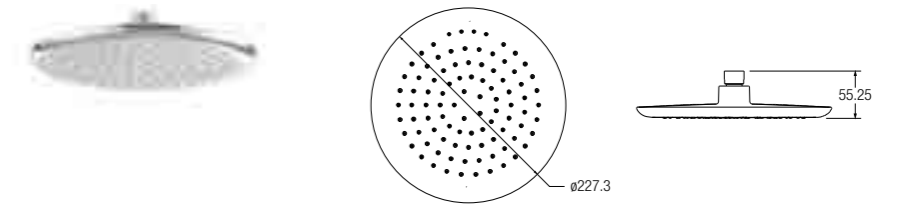

CELTIC II FIXED SHOWER HEAD

Single function

WBFA301081CP

SPECIFICATIONS