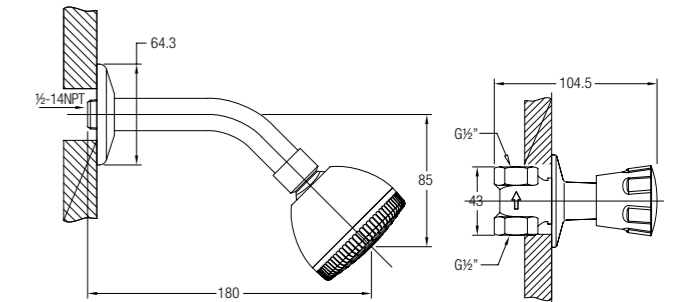

RAVENNA CONCEALED SHOWER TAP SET

Concealed shower tap set

WBFA300518CP