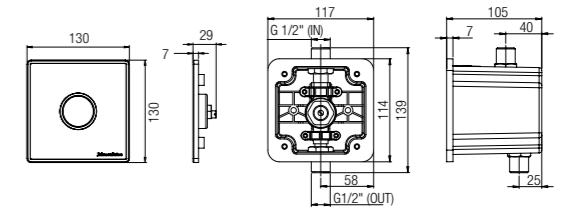

URINAL MANUAL FLUSH VALVE

WBFT401005CP
WBFT401011CP

NEW

SPECIFICATIONS
Comes with push button (Box type)
✓✓