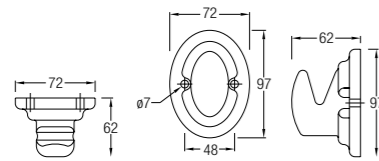

Stainless Steel Floor Trap

Size: 150x150mm

WBFT400918XX

Bathroom Accessories

Vitreous China - Screw-to-wall Alpina Series

ROBE HOOK
WBSLRH000WW

SOAP DISH
WBFLST000WW

SOAP AND SPONGE HOLDER
WBSLSH000WW