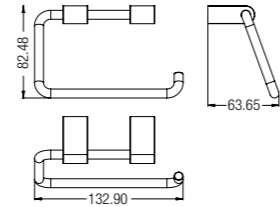

GYRATORY TOWEL RACK
WBBA100241CP