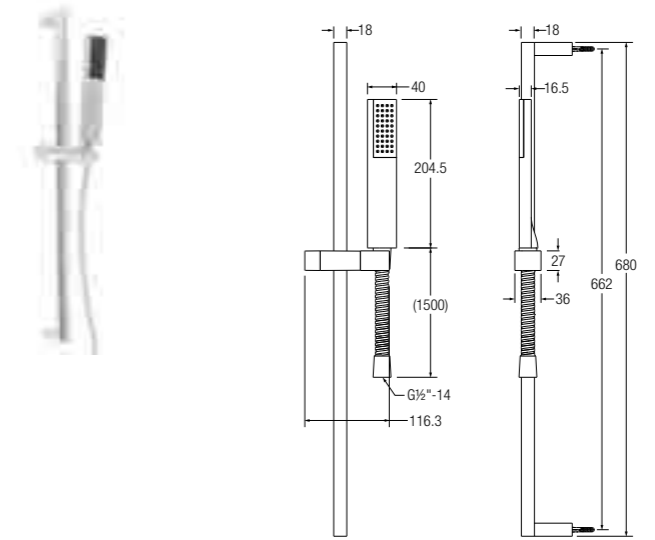

FLORES SHOWER KIT SET

Hand shower (Single function)
1.75m flexible hose
662mm slide bar

WBFA301077CP

Bath Spouts

BATH SPOUT

Length: 250mm

WBFA300557CP

BATH SPOUT