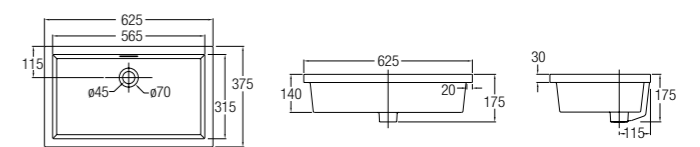

CELICO
WBAACB100WW

SPECIFICATIONS ●
D 485 L x 485 W x 195 H mm

YORK
WBAAYK100WW

SPECIFICATIONS ●
D 555 L x 420 W x 210 H mm

TORINO
WBAATR100WW

SPECIFICATIONS ●
D 625 L x 375 W x 175 H mm

Overcounter Basins

MORITZ
WBAAMZ101WW