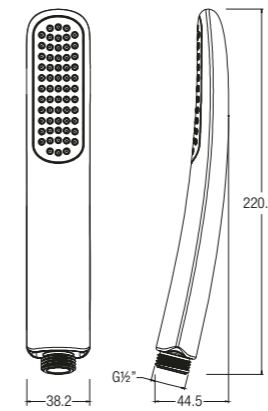

WBFA300723CP

SPECIFICATIONS

CELEBES HAND SHOWER

Single function

WBFA301076CP

SPECIFICATIONS

KARA HAND SHOWER

Single function