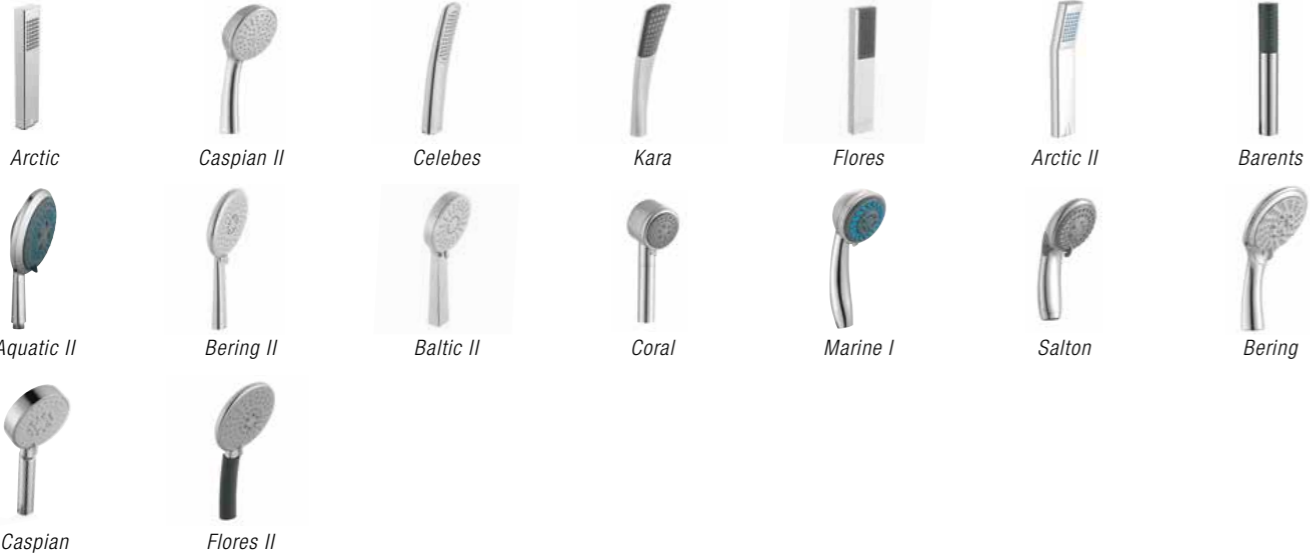

Self-closing Tap

Deck-mounted Self Closing Tap
WBFA300760CP
✓✓✓

Wall-mounted Sensor Basin Tap

Showers

Showers are probably the most important component in a bathroom where the most time is spent. With consistent heavy usage, put in more consideration when installing a shower so that it still looks good after years. JohnsonSuisse offers a myriad of shower choices from the stylish overhead rain showers to side showers with multiple massage functions.

Guide:

WELS water efficiency labelling scheme ratings:

- ✓ Good
- ✓✓ Very good
- ✓✓✓ Excellent

OVERVIEW OF SHOWERS

Hand Showers page 90

Fixed Shower Heads page 92

Shower Columns page 94

Bath Spouts page 95