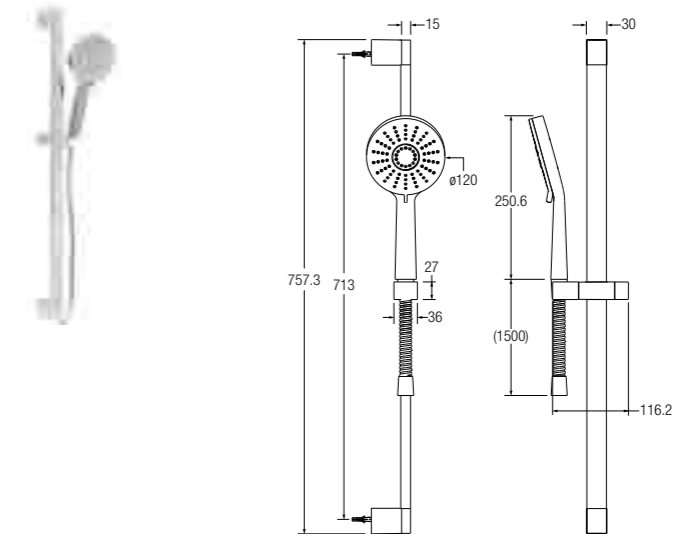

Length: 150mm

WBFA300668CP

BALTIC SHOWER KIT SET

Hand shower (Three functions)
1.75m flexible hose
713mm slide bar

WBFA301078 CP

JAVA SHOWER KIT SET

Hand shower (Two functions)
1.75m flexible hose
684mm slide bar