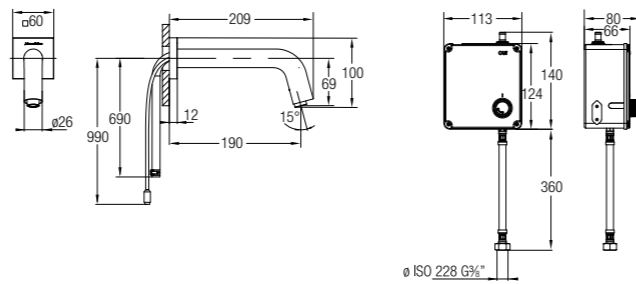

SENSOR TAP

Wall-mounted sensor basin tap - DC

WBFA301352CP

NEW