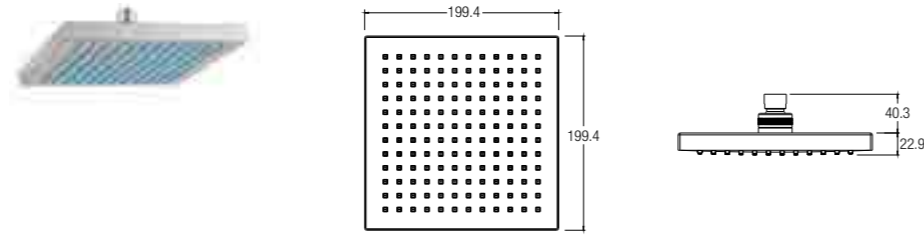

Single function (brass)

WBFA300706CP

SPECIFICATIONS

PACIFIC FIXED SHOWER HEAD

Single function

WBFA300576CP

SPECIFICATIONS

CELTIC II FIXED SHOWER HEAD