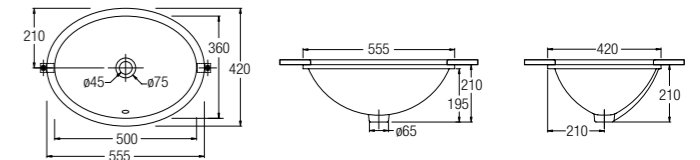

YORK
WBAAYK100WW

SPECIFICATIONS ●
D 555 L x 420 W x 210 H mm