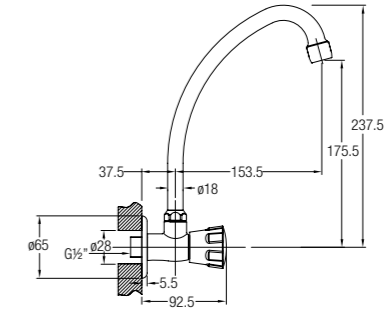

RAVENNA WALL-MOUNTED SINK TAP
Wall-mounted sink tap with swivel spout and flange

WBFA300521CP