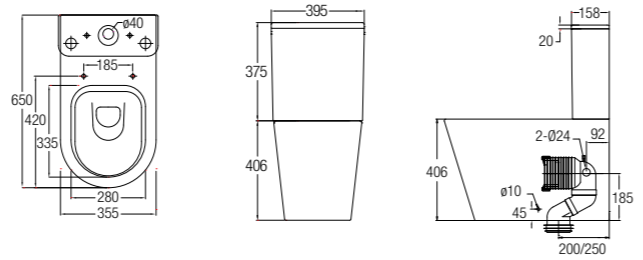

VENEZIA-N (SLIM)

Washdown
WBSEVZ111WW (BO 200mm 4.5/3L)
WBSEVZ121WW (BO 250mm 4.5/3L)
WBSEVZ131WW (HO 185mm 4.5/3L)

1. **SPECIFICATIONS**
2. **D** 650 L x 395 W x 781 H mm
   - **R** Fixed Bottom 200/250mm, Horizontal 185mm
   - WBTS800113WW

NEW