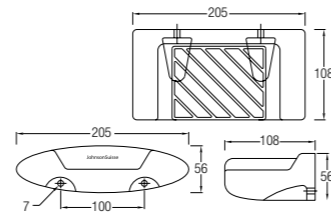

Stainless Steel Floor Trap

Size: 150x150mm

WBFT400918XX

Bathroom Accessories

Vitreous China - Screw-to-wall Alpina Series

ROBE HOOK
WBSLRH000WW

SOAP DISH
WBFLST000WW

SOAP AND SPONGE HOLDER
WBSLSH000WW