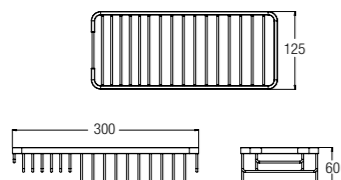

Barrier Free Products

Water Closets

LIFE ASSIST BACK-TO-WALL **COMING SOON**
Washdown
WBSC9501..WW

- SPECIFICATIONS**
- D** 800 L x 376 W x 460 H mm
 - R** Fixed Bottom 250/300mm, Horizontal 180mm
 - WBTS800509WW