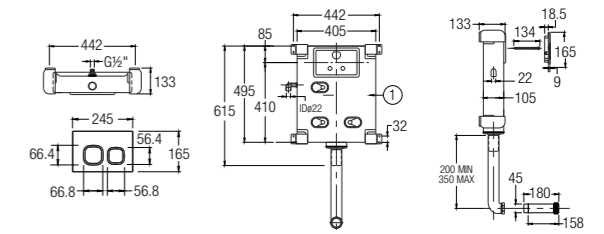

SPECIFICATIONS

6/3L flushing capacity in black actuator