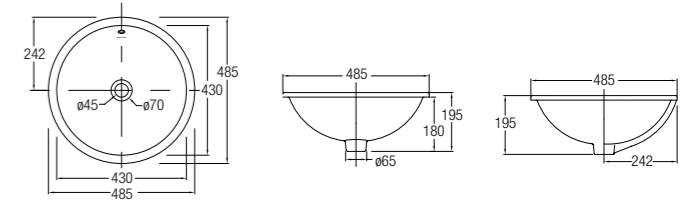

Undercounter Basins

CELICO
WBAACB100WW

SPECIFICATIONS ●
D 485 L x 485 W x 195 H mm