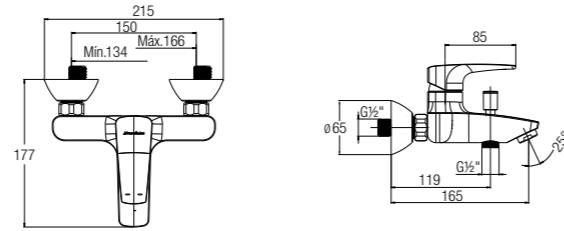

FELINO WALL-MOUNTED BATH-SHOWER MIXER

Single lever wall-mounted bath-shower mixer without shower kit

NEW

- WBFA301324CP
- ✓
- WBFA301324C3
- ✓✓✓

FELINO ANGLE VALVE

1/2" angle valve with flange

- WBFA300704CP