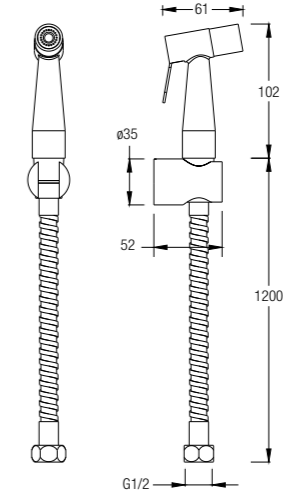

Length: 150mm

WBFA300728CP

HANDHELD BIDET SET

Nickel-brushed

WBFA300944SA

HAND BIDET SET

With hand spray
1.2m shower hose & wall bracket

WBFA300643CP