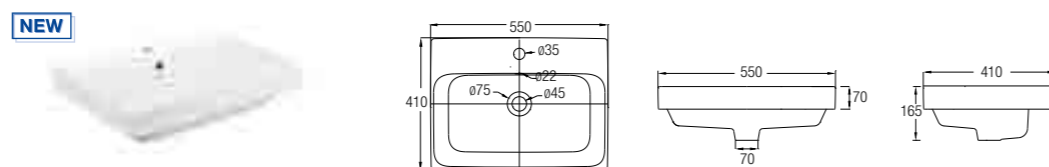

GEMELLI ROUND 450
WBAAGM151WW

SPECIFICATIONS ●
D 450 L x 410 W x 165 H mm

GEMELLI ROUND 400
WBAAGM130WW

SPECIFICATIONS ●
D 400 L x 400 W x 140 H mm

GEMELLI SQUARE 550
WBAAGM131WW

SPECIFICATIONS ●
D 550 L x 410 W x 165 H mm