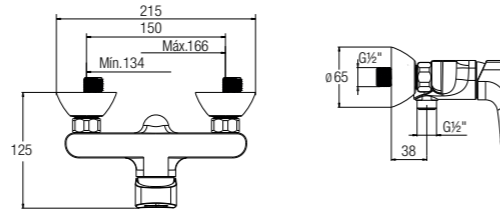

Single lever concealed bath-shower mixer

NEW

- WBFA301304CP
- WBFA301320CP

FELINO WALL-MOUNTED SHOWER MIXER

Single lever wall-mounted shower mixer without shower kit

NEW

- WBFA301323CP
- ✓
- WBFA301323C3
- ✓✓✓