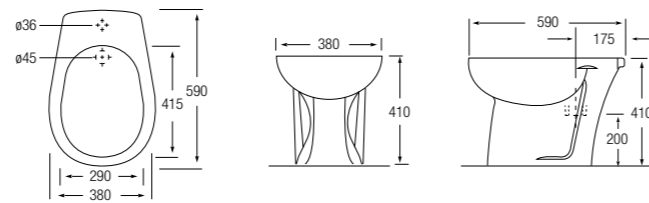

SPECIFICATIONS ●
 D 560 L x 360 W x 390 H mm

VALENTIA

WBSHVT000WW

SPECIFICATIONS ●
 D 590 L x 380 W x 410 H mm

Bidet Seats

Manual Bidet Seat

MANUAL BIDET SEAT, ROUND

WBTS800110WW