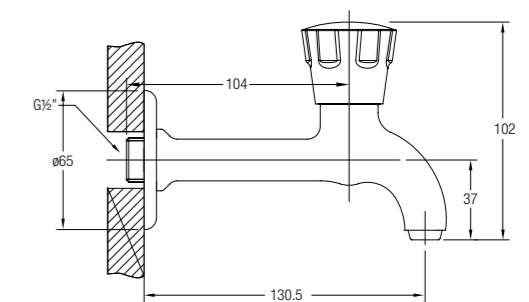

Concealed shower tap set

WBFA300518CP

RAVENNA LONG BIB TAP

½" long bib tap with flange

WBFA300525CP

RAVENNA WASHING MACHINE TAP

½" washing machine tap with screw collar and flange

WBFA300526CP