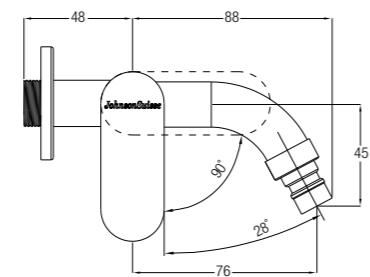

WBFA300768CP

FERLA-N 1/2" BIB TAP

Single lever 1/2" bib tap with flange

WBFA300769CP

FERLA-N 1/2" WASHING MACHINE TAP

Single lever 1/2" washing machine tap with flange

WBFA300770CP

FERLA-N 1/2" ANGLE VALVE