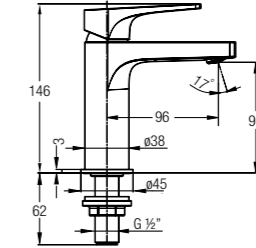

WBFA301305C3

NEW

MISANO BASIN PILLAR TAP

Single lever ½" basin pillar tap

WBFA301306CP

WBFA301306C3

NEW

MISANO WALL-MOUNTED SHOWER MIXER