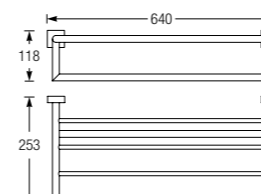

Rivoli

ROBE HOOK
WBBA100165CP

ROBE HOOK SET 3 (SWIVEL)
WBBA100166CP

DOUBLE BATH TOWEL SHELF
WBBA100177CP

SOAP BASKET
WBBA100169CP

SOAP DISH HOLDER
WBBA100167CP

TOWEL RING
WBBA100168CP

SOAP DISPENSER
WBBA100170CP