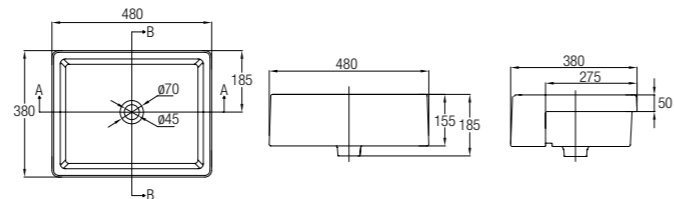

TORINO
WBVC950092WW

SPECIFICATIONS ●
D 480 L x 380 W x 185 H mm