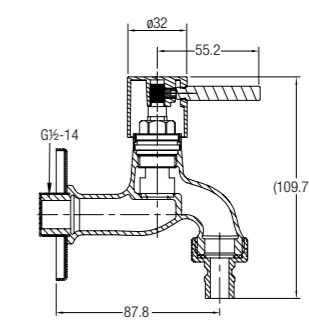

TREVI WASHING MACHINE TAP

1/2" washing machine tap with screw collar

WBFA300661CP