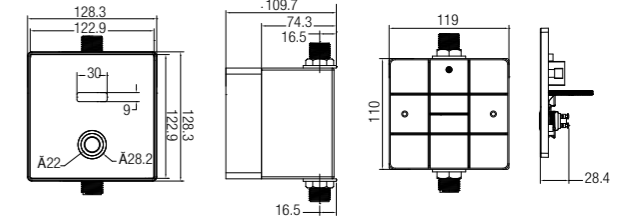

Urinal Sensor Flush Valves

URINAL SENSOR FLUSH VALVE

WBFT400923CP

SPECIFICATIONS
Comes with override button (electronic) with LED, AC (Box type)
✓✓✓