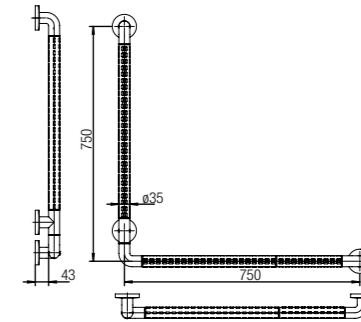

Bathroom Accessories

STRAIGHT GRAB BAR 450MM NEW
WBBA100337SS

STRAIGHT GRAB BAR 750MM NEW
WBBA100342SS

L-SHAPE GRAB BAR 750x750MM NEW
WBBA100341SS

V-SHAPE GRAB BAR (RIGHT) 700x700MM NEW
WBBA100338SS

V-SHAPE GRAB BAR (LEFT) 700x700MM NEW
WBBA100339SS