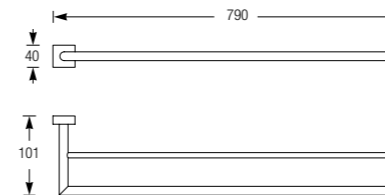

PAPER HOLDER WITHOUT LID
WBBA100164CP

TOILET ROLL HOLDER
WBSRTE000WW

SPARE PAPER HOLDER
WBBA100163CP

TOWEL BAR 790MM
WBBA100160CP

DOUBLE TOWEL BAR 790MM
WBBA100161CP

TRIPLE TOWEL RAIL (SWIVEL)
WBBA100171CP