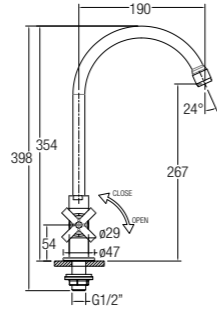

ASTI-N DECK-MOUNTED SINK TAP

½" deck-mounted sink tap with swivel (round) spout

WBFA301410CP

NEW