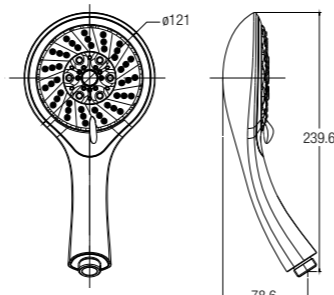

Four functions

WBFA300721CP

SPECIFICATIONS

BERING HAND SHOWER

Five functions

WBFA300726CP

SPECIFICATIONS

NAUTICAL II FIXED SHOWER HEAD