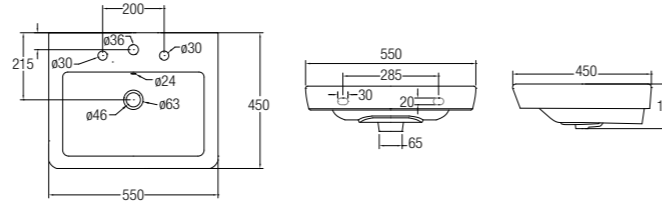

BERGAMO SQUARE

WBSABQ101WW

SPECIFICATIONS ●

Ⓟ 550 L x 450 W x 170 H mm

⊕ Bergamo Square half pedestal

NEW