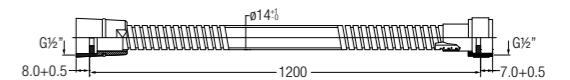

FLEXIBLE HOSE

PVC shower hose in grey colour for handheld bidet
Length: 1.2m

WBFA300587XX

FLEXIBLE HOSE

Double interlock hose
Length: 1.2m

WBFA301090CP

BERING SHOWER KIT SET

Hand shower (Three functions)
1.75m flexible hose
602mm slide bar