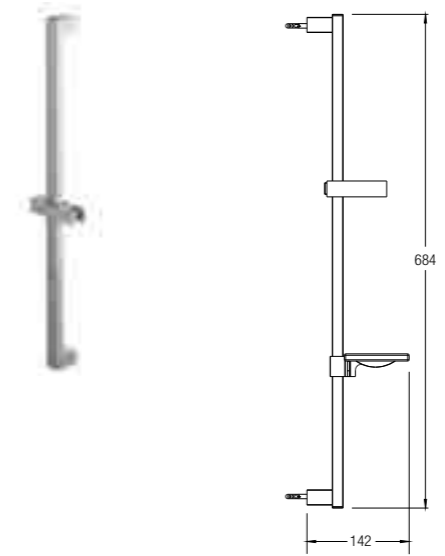

Sliding Bars

SLIDING BAR

Length: 680mm (square)

WBFA300724CP