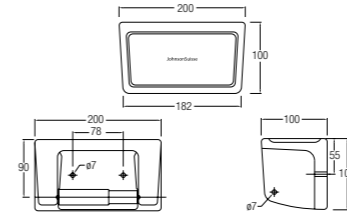

SHELF 500MM
WBSSSL000WW