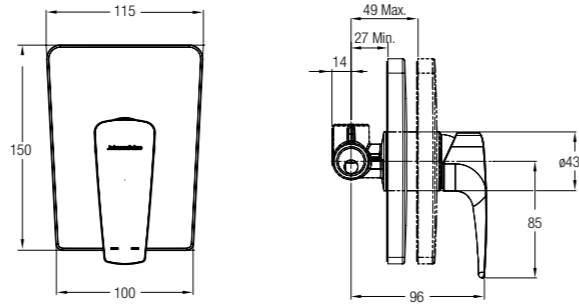

NEW

- WBFA301324CP
- ✓
- WBFA301324C3
- ✓✓✓

FELINO ANGLE VALVE

1/2" angle valve with flange

- WBFA300704CP

FELINO CONCEALED SHOWER MIXER

Single lever concealed shower mixer

NEW