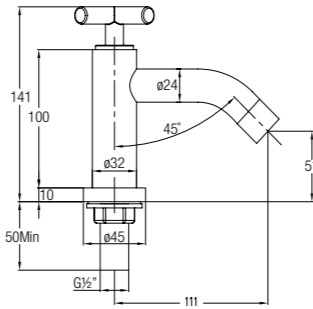

ASTI-N BIB TAP

½" bib tap with wall flange

WBFA301408CP

NEW

ASTI-N WASHING MACHINE TAP

½" washing machine tap with wall flange

WBFA301409CP

NEW