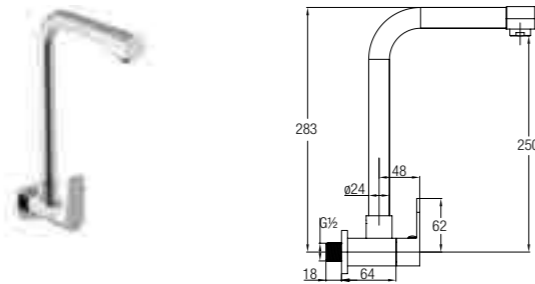

FERRA-N WALL-MOUNTED SINK TAP

Single lever 1/2" wall-mounted sink tap with swivel (L-shape) spout and flange

WBFA300777CP