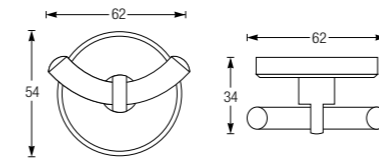

TOWEL BAR 805MM
WBBA100151CP

DOUBLE TOWEL 805MM
WBBA100159CP

DOUBLE BATH TOWEL SHELF
WBBA100176CP

GLASS SHELF WITH TEMPERED GLASS FROSTED
WBBA100158CP

Spherical

DOUBLE ROBE HOOK
WBBA100120CP

TOWEL RING
WBBA100118CP