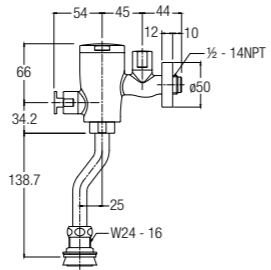

**EXPOSED URINAL
FLUSH VALVE**

WBFT400796CP

SPECIFICATIONS
Comes with bend pipe
✓✓