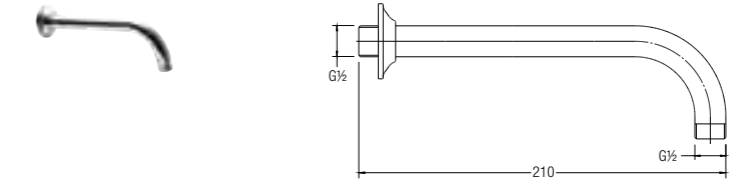

Length: 100mm

WBFA300579CP

BRASS SHOWER ARM AND FLANGE

Length: 150mm

WBFA300474CP

BRASS SHOWER ARM AND FLANGE

Length: 200mm

WBFA300577CP