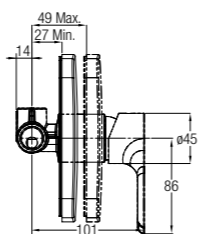

TRENTO CONCEALED SHOWER MIXER

Single lever concealed shower mixer

NEW

- WBFA301317CP
- WBFA301321CP