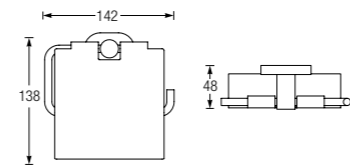

GLASS SHELF
WBBA100172CP

Forli

DOUBLE ROBE HOOK
WBBA100156CP

SOAP DISH
WBBA100155CP

TOWEL RING
WBBA100157CP

PAPER HOLDER WITH LID
WBBA100152CP

PAPER HOLDER WITHOUT LID
WBBA100154CP

SPARE PAPER HOLDER
WBBA100153CP