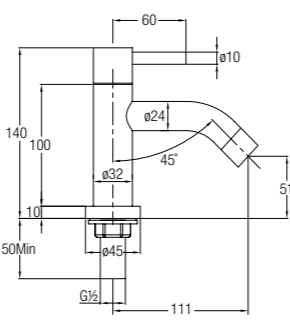

WBFA300661CP

Trevi

TREVI BASIN PILLAR TAP

1/2" basin pillar tap (extended spout)

WBFA300669CP

TREVI 2-WAY BIB TAP

½" 2-way bib tap with screw collar and flange

WBFA300662CP