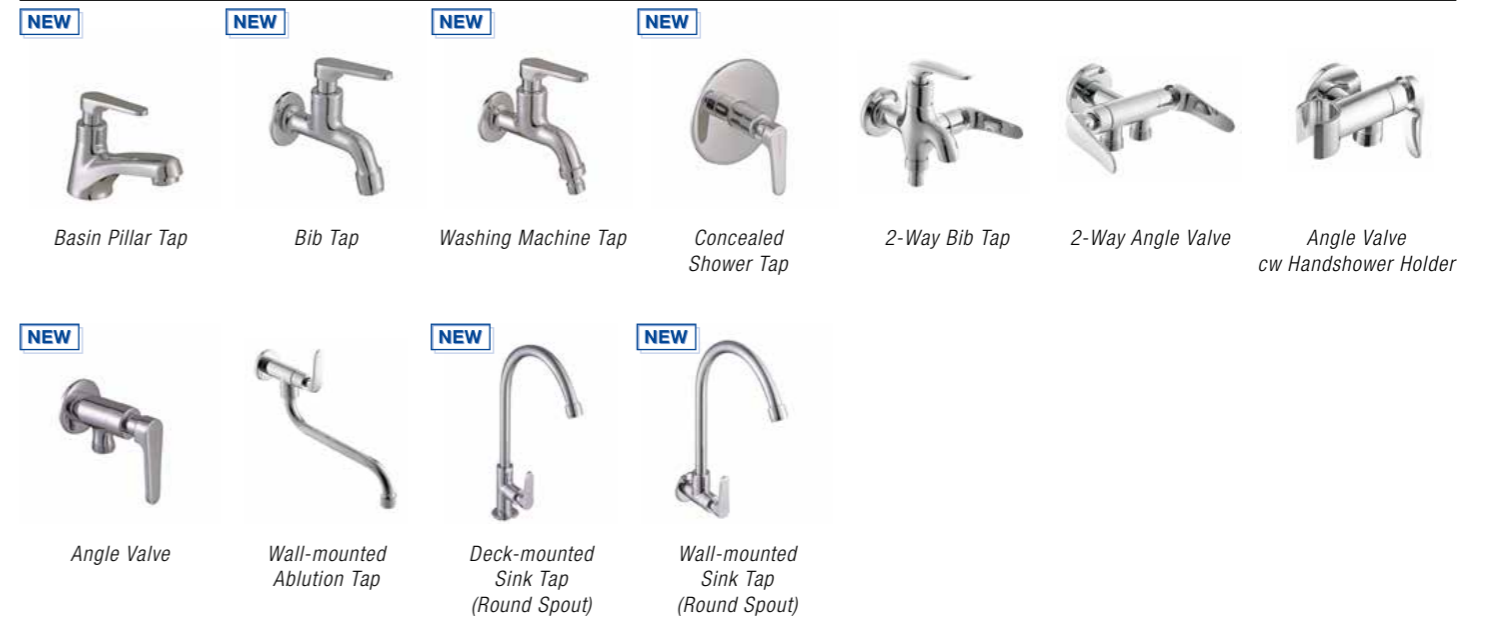

Fermo-N page 82