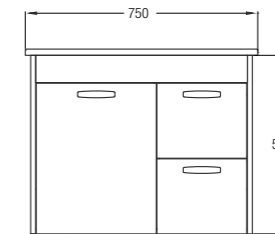

VICENZA 800
WBSC950148WW

SPECIFICATIONS ●
 D 800 L x 500 W x 530 H mm
 Includes basin

NEW

ERIKA 750
WBSC950147WW

SPECIFICATIONS ●
 D 750 L x 505 W x 576 H mm
 Includes basin

NEW

TREVISO 700
WBSC950146WW

SPECIFICATIONS ●
 D 700 L x 485 W x 480 H mm
 Includes basin