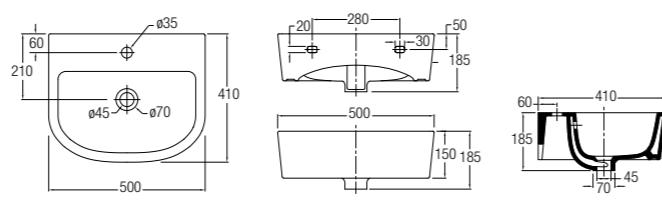

LATINA 500

WBSALT101WW

SPECIFICATIONS ●

Ⓟ 500 L x 410 W x 185 H mm

⊕ Latina / Ragusa half pedestal