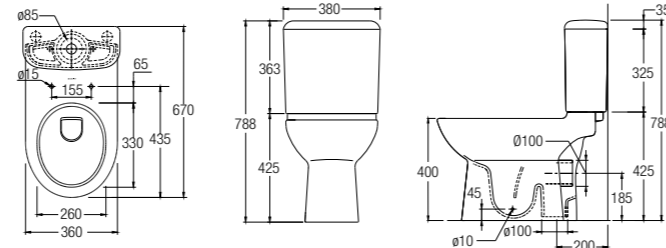

SPECIFICATIONS

- **D** 670 L x 380 W x 788 H mm
- **R** Fixed Bottom 200mm, Horizontal 185mm
- WBTS800078WW
- WBTS800059WW

WIMBLEDON

Washdown Lever Activated
WBSEWB027WW (BO 190mm 6L, PRIME A Cistern)
WBSEWB028WW (BO 190mm 6L, PRIME B Cistern)
WBSEWB032WW (HO 185mm 6L, PRIME A Cistern)
WBSEWB033WW (HO 185mm 6L, PRIME B Cistern)

SPECIFICATIONS

- **D** 670 L x 410 W x 770 H mm
- **R** Fixed Bottom 190mm, Horizontal 185mm
- WBTS800039WW