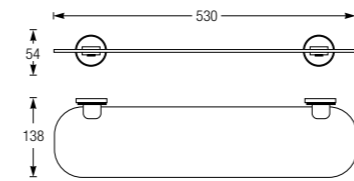

TOILET ROLL HOLDER WITH COVER
WBBA100119CP

TOWEL RAIL, 654MM
WBBA100123CP

DOUBLE TOWEL RAIL (SWIVEL)
WBBA100121CP

SOAP BASKET, LARGE
WBBA100122CP

GLASS SHELF WITH TEMPERED GLASS
WBBA100124CP

GLASS SHELF WITH BAR TEMPERED GLASS
WBBA100125CP