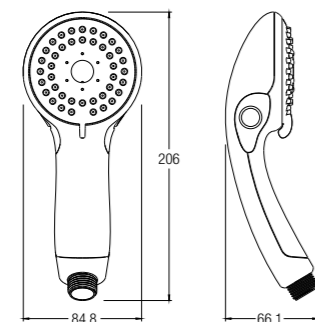

SALTON HAND SHOWER

Four functions

WBFA300721CP

SPECIFICATIONS