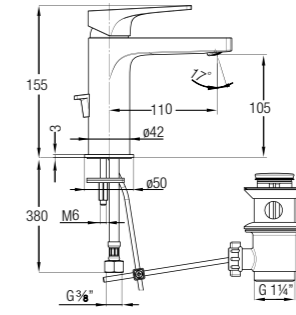

Misano

MISANO BASIN MIXER

Single lever basin mixer with ¼" pop-up waste

WBFA301305CP

WBFA301305C3

NEW