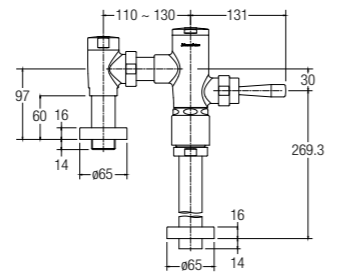

EXPOSED WC FLUSH VALVE

WBFT400797CP