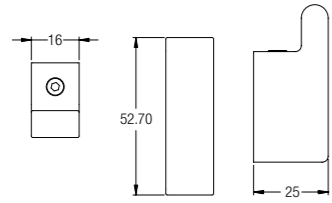

TOWEL RING, 22.5x12.5CM
WBBA100242CP

Pure