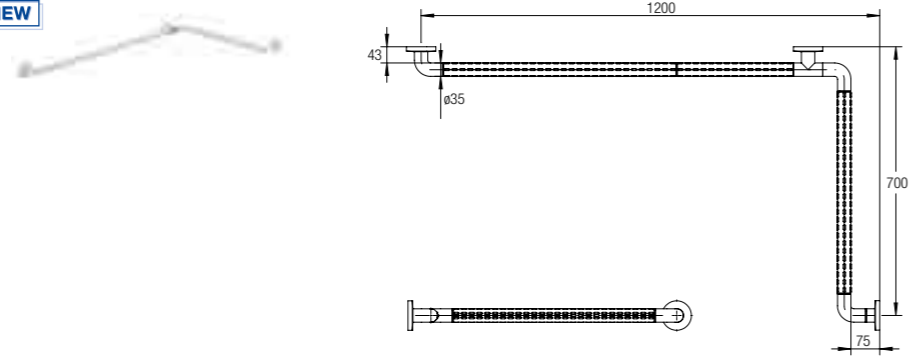

HORIZONTAL BEND GRAB BAR
1200x700MM
WBBA100335SS

NEW