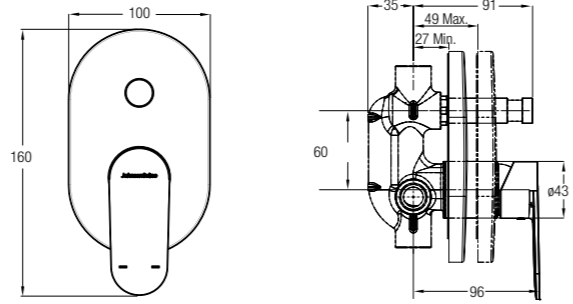

FERLA-N CONCEALED BATH-SHOWER MIXER

NEW

Single lever concealed bath-shower mixer

WBFA301314CP
WBFA301320CP