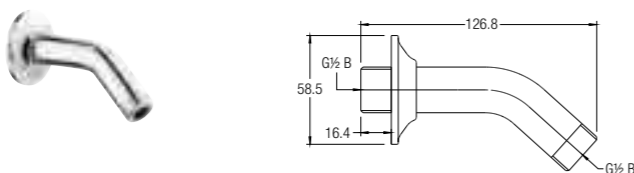

Shower Arms

BRASS SHOWER ARM AND FLANGE

Length: 100mm

WBFA300579CP