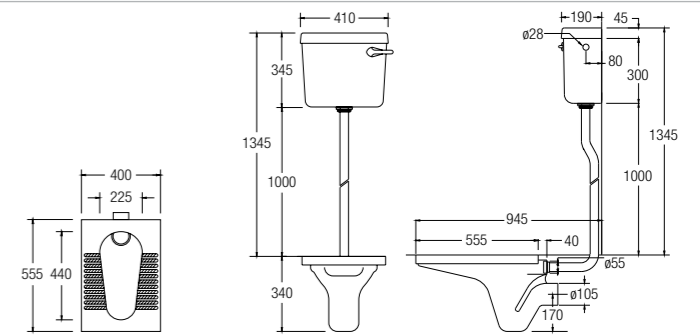

Pans

Squatting Pans

ANGLIA

WBACAG000WW

SPECIFICATIONS

- D** 555 L x 400 W x 340 H mm
- R** Horizontal 170mm
- Includes integrated 'P' trap and tread plates

ANDERMATT

WBACAM000WW