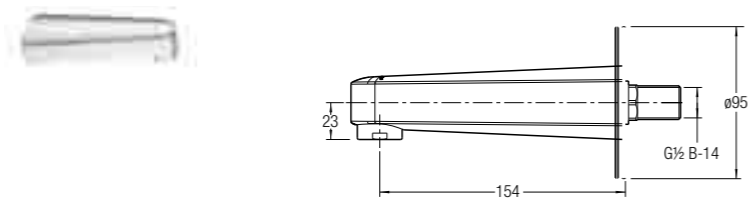

BATH SPOUT

Length: 150mm

WBFA300668CP