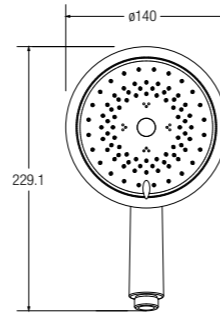

WBFA300566CP

SPECIFICATIONS

CASPIAN HAND SHOWER

Five functions

WBFA300711CP

SPECIFICATIONS

FLORES II HAND SHOWER

Five functions