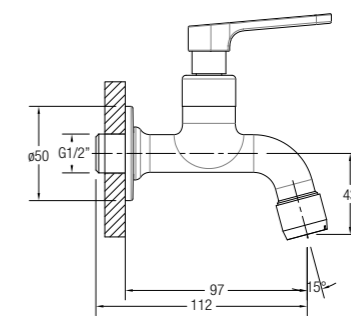

WBFA300521CP

Fermo-N

FERMO-N BASIN PILLAR TAP NEW
1/2" basin pillar tap

WBFA301400CP

FERMO-N BIB TAP NEW
1/2" bib tap with wall flange

WBFA301401CP

FERMO-N WASHING MACHINE TAP NEW
1/2" washing machine tap with wall flange