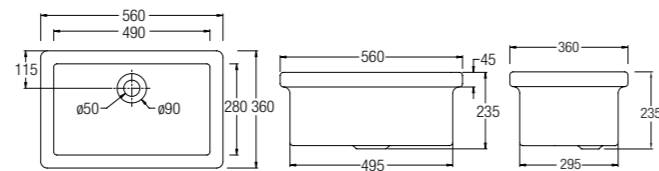

Utility Sinks

LAB SINK 560
WBAJLS300WW

SPECIFICATIONS
D 560 L x 360 W x 235 H mm