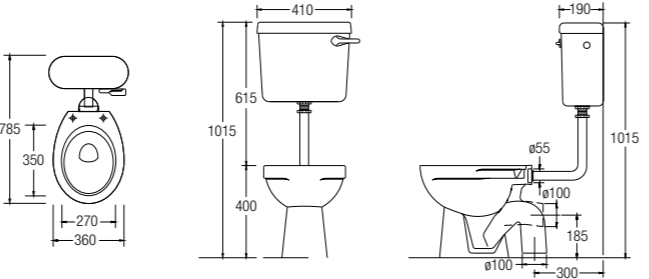

SPECIFICATIONS

- D** 615 L x 360 W x 410 H mm
- R** Fixed Bottom 105mm, Horizontal 200mm
- WBTS800088WW

Low-level Pedestal WC

OXFORD

Washdown
 WBAEOF211WW (S TRAP)
 WBAEOF111WW (P TRAP)

SPECIFICATIONS

- D** 785 L x 410 W x 1015 H mm
- R** Fixed Bottom 300mm, Horizontal 185mm
- WBTS800003WW