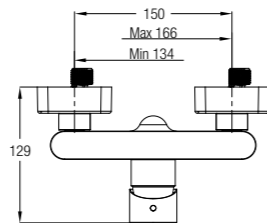

TRENTO WALL-MOUNTED SHOWER MIXER

Single lever wall-mounted shower mixer without shower kit

NEW

- WBFA301329CP
- ✓
- WBFA301329C3
- ✓✓✓