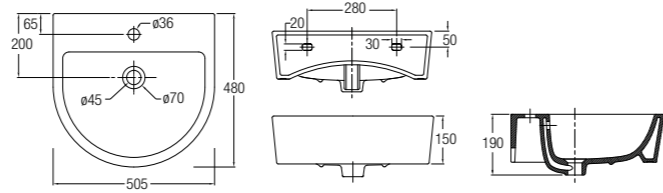

Basins

Wall-hung Basins

RAGUSA 505

WBSC950037WW

SPECIFICATIONS ●
D 505 L x 480 W x 190 H mm
+ Latina / Ragusa half pedestal