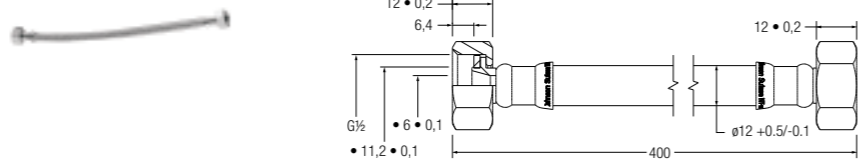

FLEXIBLE HOSE

Stainless steel reinforced flexible hose
Length: 400mm

WBFA300714CP