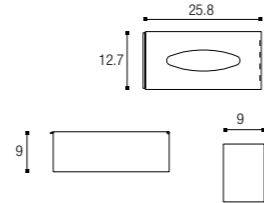

GDC990296
KLEENEX BOX
WBBA100277CP