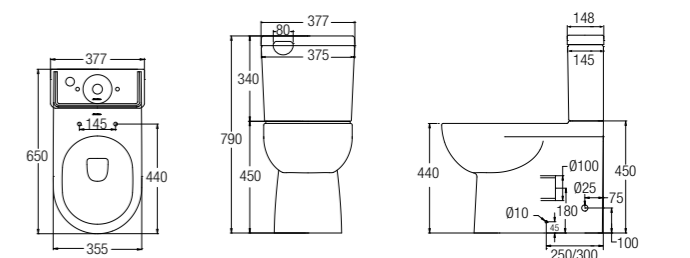

1. **SPECIFICATIONS**
2. **D** 650 L x 377 W x 790 H mm
   - **R** Fixed Bottom 250mm, Horizontal 180mm
   - WBTS800509WW
   - WBTS800510WW