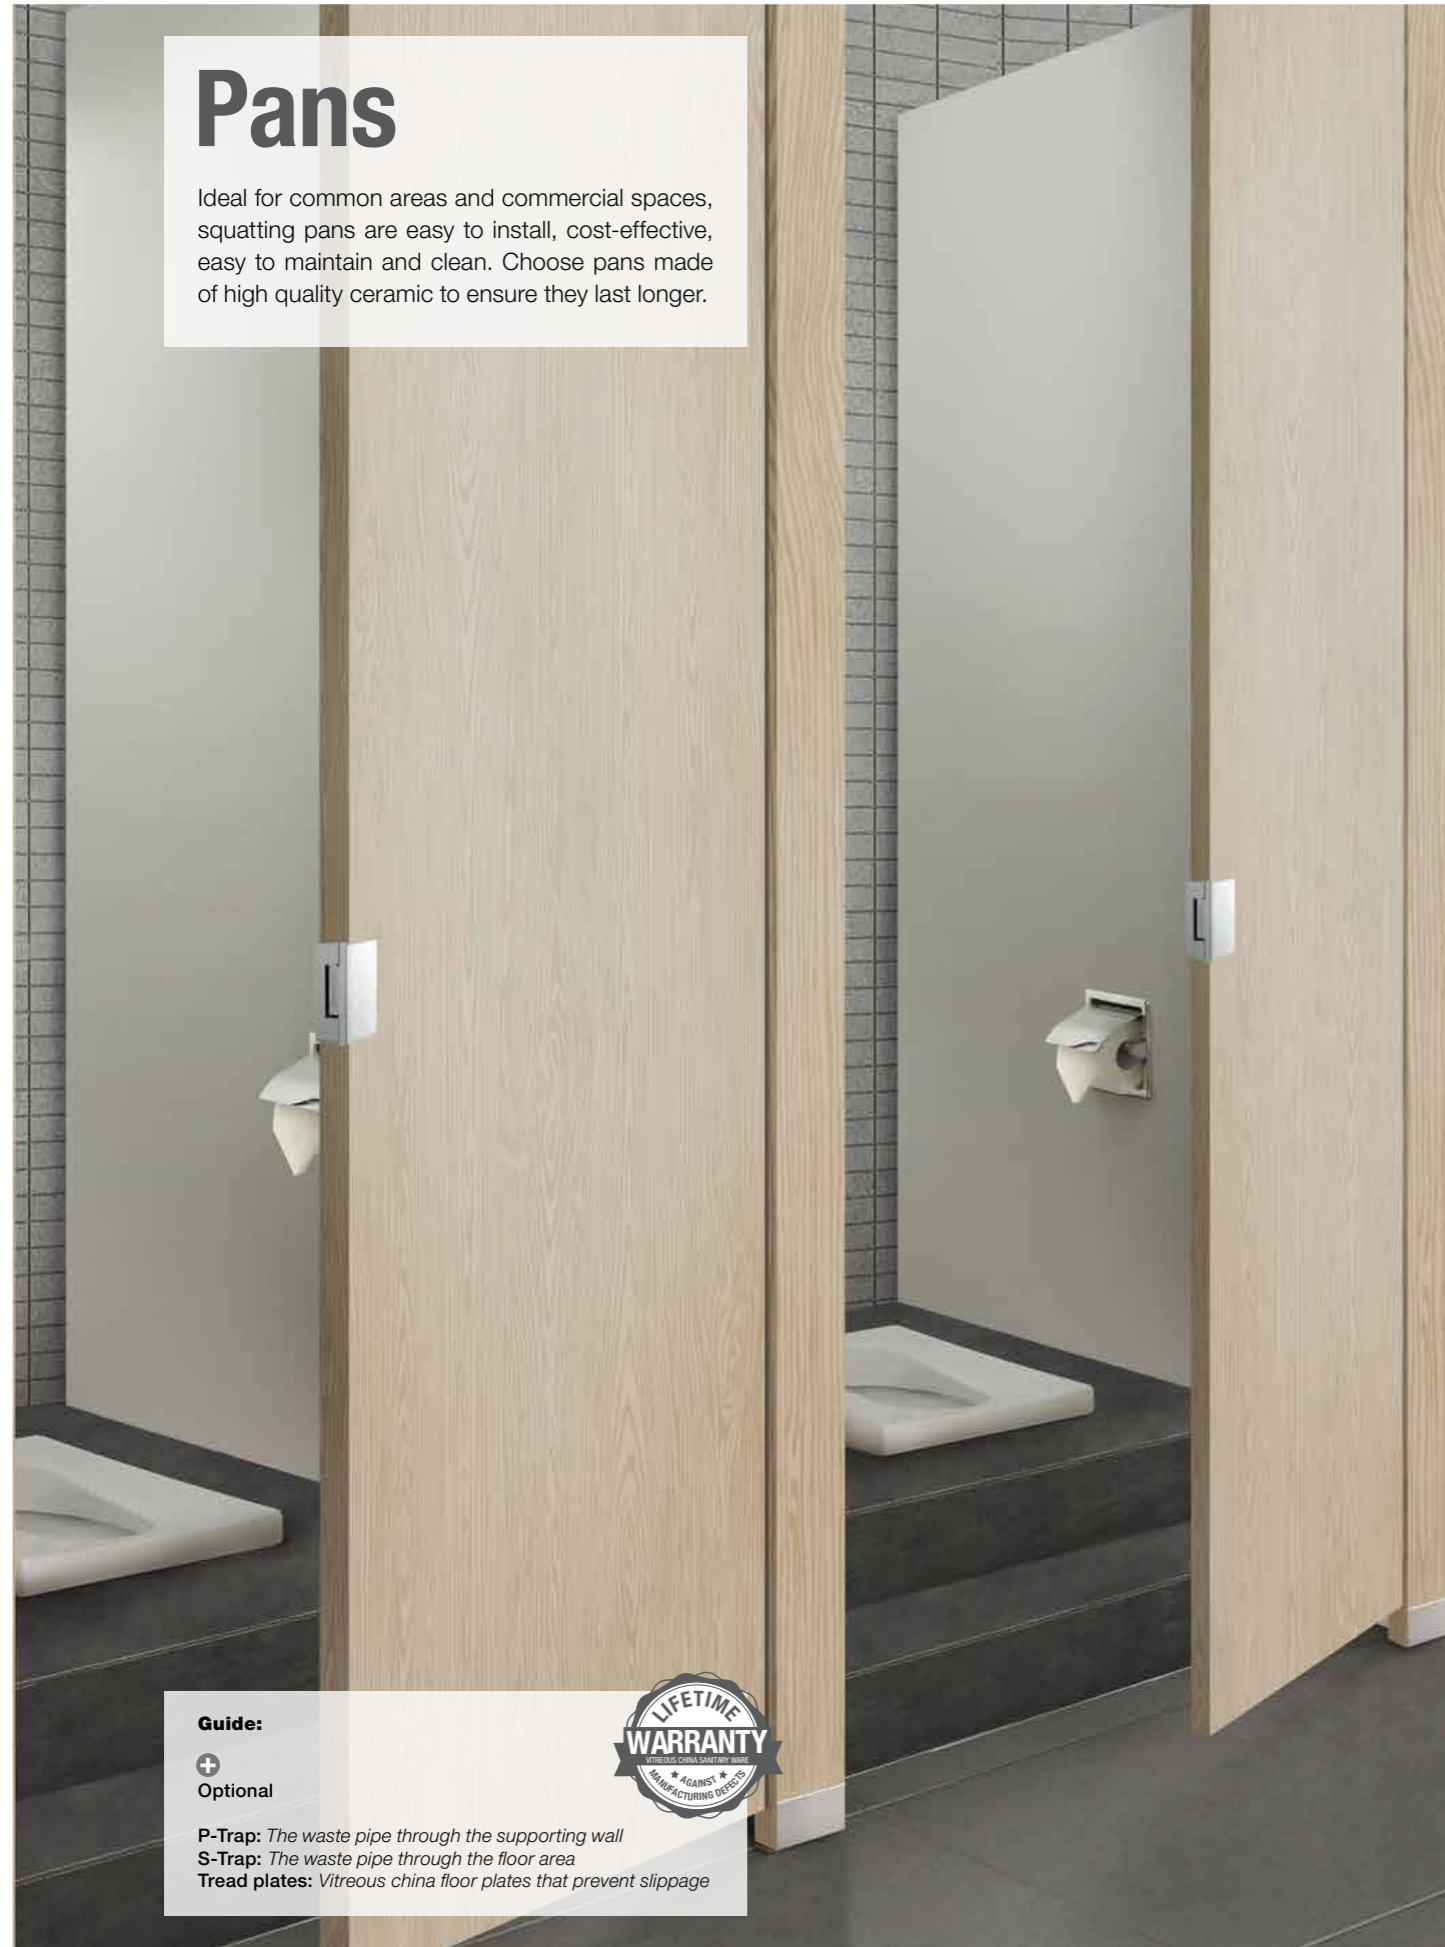

Pans

Ideal for common areas and commercial spaces, squatting pans are easy to install, cost-effective, easy to maintain and clean. Choose pans made of high quality ceramic to ensure they last longer.

Guide:

+
Optional

P-Trap: The waste pipe through the supporting wall
S-Trap: The waste pipe through the floor area
Tread plates: Vitreous china floor plates that prevent slippage