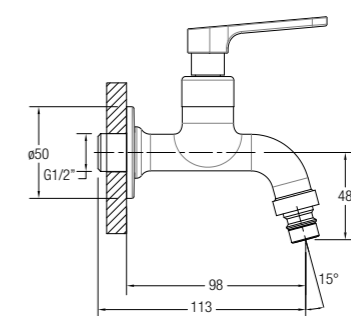

FERMO-N WASHING MACHINE TAP NEW
1/2" washing machine tap with wall flange

WBFA301402CP