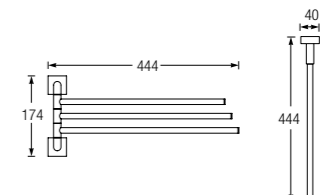

PAPER HOLDER WITHOUT LID
WBBA100164CP

TOILET ROLL HOLDER
WBSRTE000WW

SPARE PAPER HOLDER
WBBA100163CP

TOWEL BAR 790MM
WBBA100160CP

DOUBLE TOWEL BAR 790MM
WBBA100161CP

TRIPLE TOWEL RAIL (SWIVEL)
WBBA100171CP