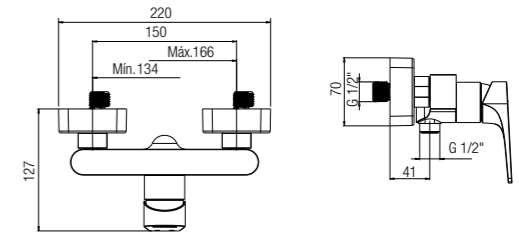

Single lever wall-mounted shower mixer without shower kit

WBFA301325CP

WBFA301325C3

NEW

MISANO WALL-MOUNTED BATH-SHOWER MIXER

Single lever wall-mounted bath-shower mixer without shower kit

WBFA301326CP

WBFA301326C3