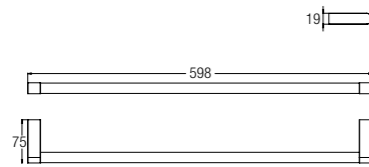

PAPER HOLDER WITH COVER
WBBA100239CP

PAPER HOLDER WITHOUT COVER
WBBA100238CP

Design

TOWEL RACK 600MM
WBBA100240CP

GYRATORY TOWEL RACK
WBBA100241CP

HANGER
WBBA100246CP

SOAP DISH
WBBA100247CP

TOWEL SHELF
WBBA100244CP