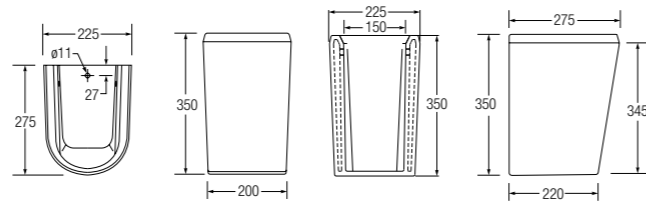

SPECIFICATIONS ●
D 278 L x 215 W x 350 H mm

COMO
HALF PEDESTAL
WBSBCM000WW

SPECIFICATIONS
 D 275 L x 225 W x 350 H mm

HALF PEDESTAL
WBSBHP000WW

SPECIFICATIONS
 D 275 L x 290 W x 385 H mm

UNIVERSAL
FULL PEDESTAL
WBABUN000WW