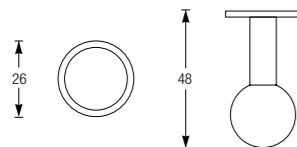

WALL MOUNTED COSMETIC MIRROR 8"
WBBA100126CP

GDC990100 WALL TOILET BRUSH
WBBA100270CP

GDC990101 FLOOR TOILET BRUSH
WBBA100271CP

Commercial Products

ROBE HOOK
WBBA100132CP

DOUBLE ROBE HOOK
WBBA100133CP

GDC990105 WALL SOAP DISPENSER
WBBA100272CP