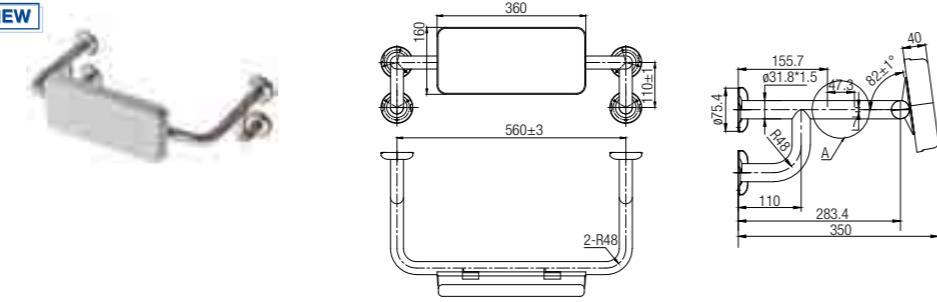

ASSIST BACK REST
WBBA100340SS

NEW