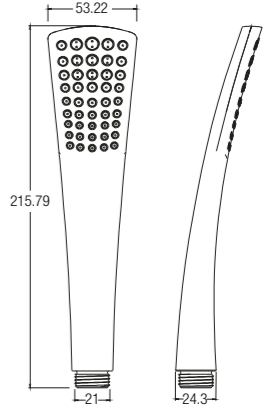

KARA HAND SHOWER

Single function

WBFA301075CP

SPECIFICATIONS