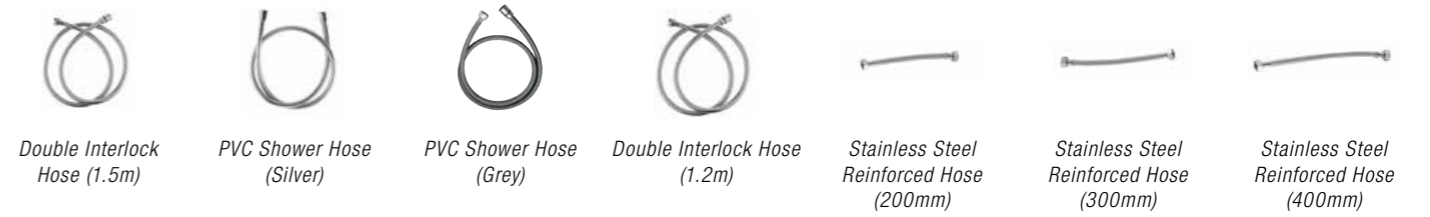

Flexible Hoses page 96