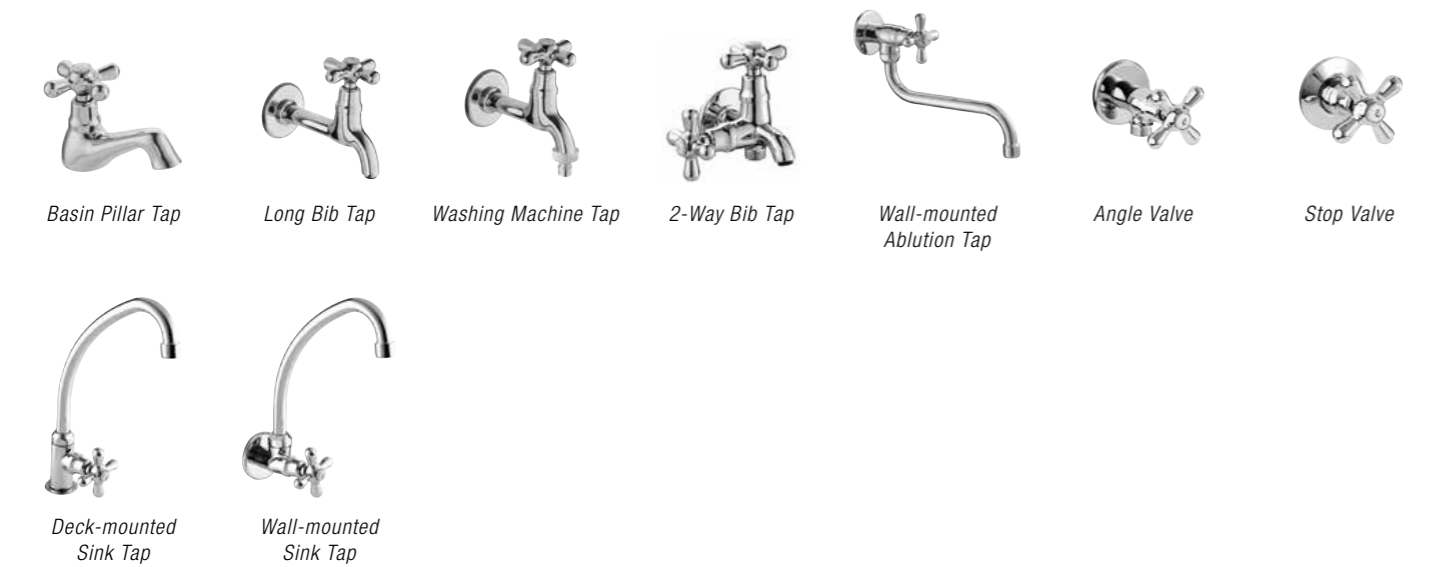

Toscana page 78