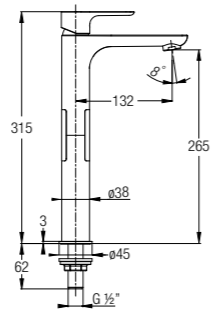

TRENTO TALL BASIN TAP

Single lever 1/2" tall basin tap

NEW

- WBFA301351CP
- ✓
- WBFA301351C3
- ✓✓✓