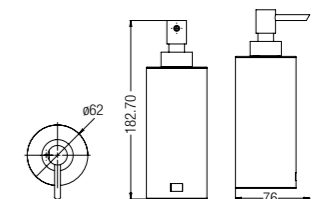

GDC990104 COUNTERTOP SOAP DISPENSER
WBBA100273CP