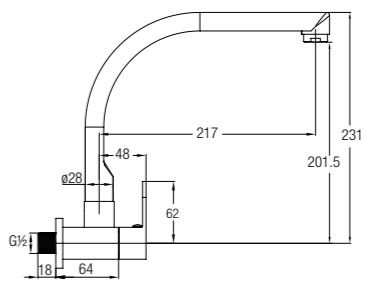

FERLA-N WALL-MOUNTED SINK TAP (CURVE)

Single lever 1/2" wall-mounted sink tap with swivel (curve) spout and flange

WBFA300775CP