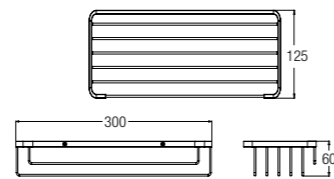

GDC990133
GRATED CONTAINER, 300MM
WBBA100279CP