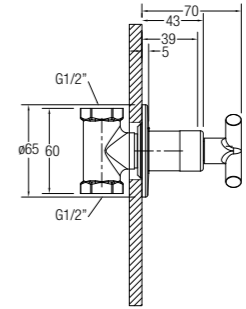

ASTI-N CONCEALED SHOWER TAP

½" concealed shower tap

WBFA301413CP

NEW