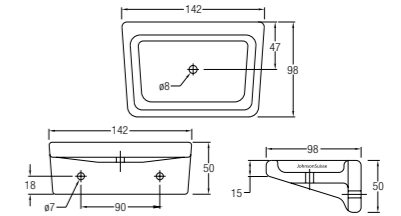

TOWEL RING
WBSLTG000WW

TOWEL RAIL 915MM
WBSLTE000WW

DOUBLE TOWEL RAIL 915MM
WBSLTR000WW

Vitreous China - Screw-to-wall Standard Series

ROBE HOOK
WBSSRH000WW

SOAP TRAY
WBSSSO000WW

TOWEL RING
WBSSTG000WW

TOILET ROLL HOLDER
WBSSTE000WW