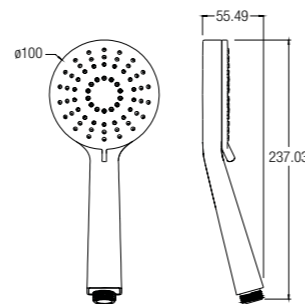

BALTIC II HAND SHOWER

Three functions

WBFA301073CP

SPECIFICATIONS

Fixed Shower Heads

PACIFIC II FIXED SHOWER HEAD

Single function (brass)

WBFA300705CP

SPECIFICATIONS