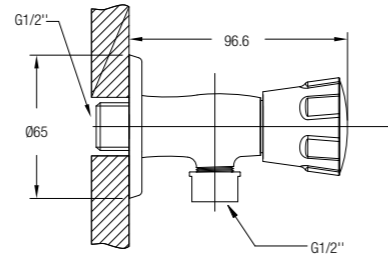

RAVENNA ANGLE VALVE
1/2" angle valve with flange

WBFA300523CP