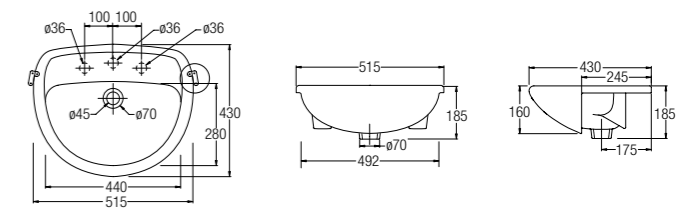

Ⓟ 500 L x 560 W x 190 H mm

VENICE

WBSAVN200WW

SPECIFICATIONS ○○○

Ⓟ 515 L x 430 W x 185 H mm

GEMELLI SQUARE 550
WBAGM101WW

NEW

SPECIFICATIONS ●
D 550 L x 480 W x 165 H mm