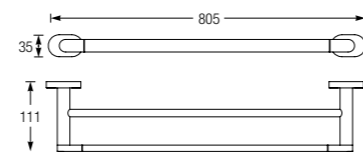

DOUBLE TOWEL 805MM
WBBA100159CP