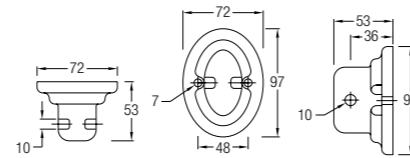

DOUBLE TOWEL RAIL 915MM
WBSLTR000WW