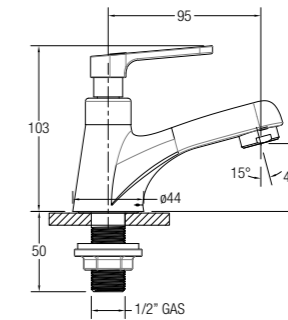

Fermo-N

FERMO-N BASIN PILLAR TAP NEW
1/2" basin pillar tap

WBFA301400CP