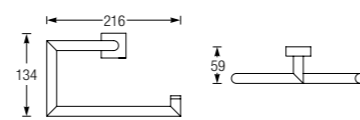

Rivoli

ROBE HOOK
WBBA100165CP

ROBE HOOK SET 3 (SWIVEL)
WBBA100166CP

DOUBLE BATH TOWEL SHELF
WBBA100177CP

SOAP BASKET
WBBA100169CP

SOAP DISH HOLDER
WBBA100167CP

TOWEL RING
WBBA100168CP

SOAP DISPENSER
WBBA100170CP