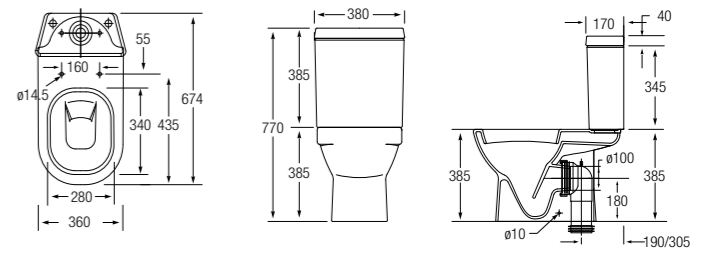

COMO

Washdown
WBSECM110WW (BO 190mm 6/3L)
WBSECM140WW (BO 305mm 6/3L)
WBSECM160WW (HO 180mm 6/3L)

1. **SPECIFICATIONS**
2. **D** 674 L x 380 W x 770 H mm
   - **R** Fixed Bottom 190/305mm, Horizontal 180mm
   - WBTS800126WW
   - WBTS800124WW