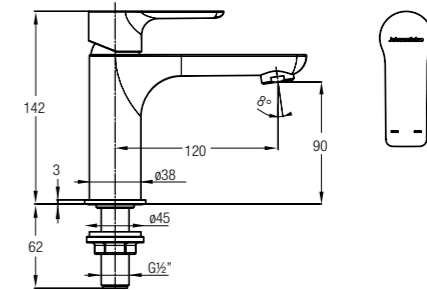

TRENTO BASIN PILLAR TAP

Single lever ½" basin pillar tap

NEW

WBFA301316CP

- WBFA301316C3