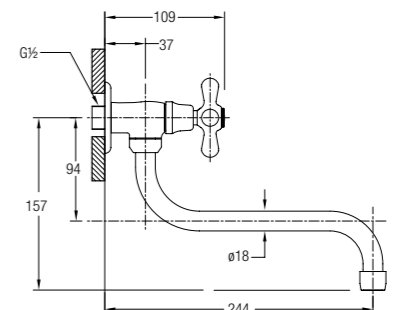

TOSCANA WALL-MOUNTED ABLUTION TAP

Wall-mounted abluion tap with swivel spout and flange

WBFA300601CP