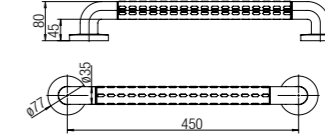

Bathroom Accessories

STRAIGHT GRAB BAR 450MM NEW
WBBA100337SS

STRAIGHT GRAB BAR 750MM NEW
WBBA100342SS

L-SHAPE GRAB BAR 750x750MM NEW
WBBA100341SS

V-SHAPE GRAB BAR (RIGHT) 700x700MM NEW
WBBA100338SS

V-SHAPE GRAB BAR (LEFT) 700x700MM NEW
WBBA100339SS