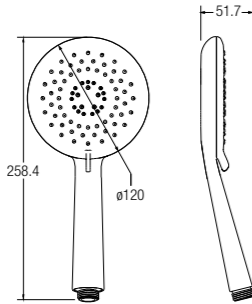

BERING II HAND SHOWER

Three functions

WBFA301072CP

SPECIFICATIONS