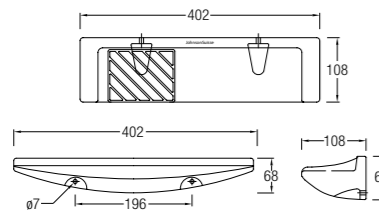

Stainless Steel Floor Trap

Size: 150x150mm

WBFT400918XX

Bathroom Accessories

Vitreous China - Screw-to-wall Alpina Series

ROBE HOOK
WBSLRH000WW

SOAP DISH
WBFLST000WW

SOAP AND SPONGE HOLDER
WBSLSH000WW