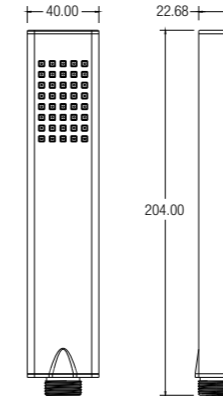

Showers

Hand Showers

ARCTIC HAND SHOWER

Single function

WBFA300708CP

SPECIFICATIONS

CASPIAN II HAND SHOWER

Single function