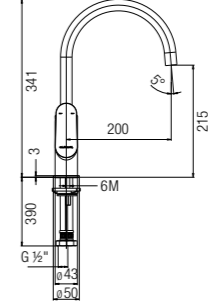

FERLA-N DECK-MOUNTED SINK TAP (ROUND)

NEW

Single lever 1/2" deck-mounted sink mixer

WBFA301335CP
✓

WBFA301335C3
✓✓✓