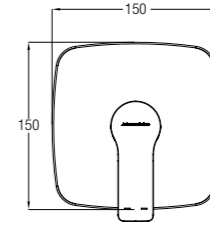

TRENTO CONCEALED SHOWER TAP

Single lever concealed shower tap

NEW

- WBFA301318CP
- WBFA301322CP