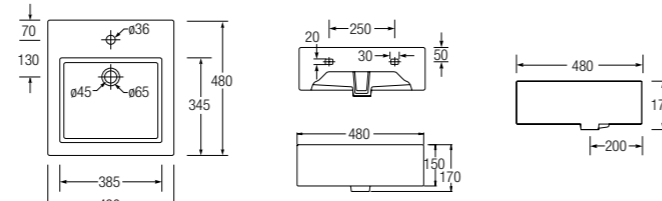

Ⓟ 600 L x 415 W x 185 H mm

⊕ Latina / Ragusa half pedestal

TREZZO 485

WBSATZ100WW

SPECIFICATIONS ●

Ⓟ 480 L x 480 W x 170 H mm

LATINA 500

WBSALT101WW