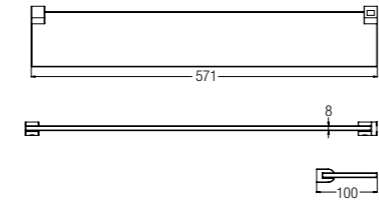

Pure

HANGER
WBBA100233CP

SOAP DISH
WBBA100234CP

SOAP DISPENSER
WBBA100237CP

TUMBLER
WBBA100236CP

TOWEL RING, 22.5x12.5CM
WBBA100242CP

TOWEL RING, 22.5x16.5CM
WBBA100243CP

GLASS SHELF 600MM
WBBA100235CP