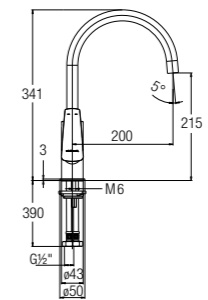

FELINO DECK-MOUNTED SINK MIXER

Single lever 1/2" deck-mounted sink mixer with swivel spout

NEW

- WBFA301331CP
- ✓
- WBFA301331C3
- ✓✓✓