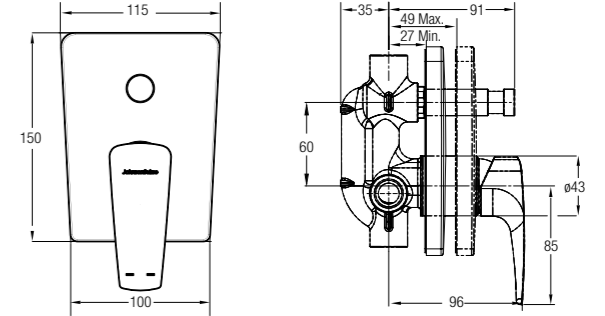

FELINO CONCEALED BATH-SHOWER MIXER

Single lever concealed bath-shower mixer

NEW

- WBFA301304CP
- WBFA301320CP