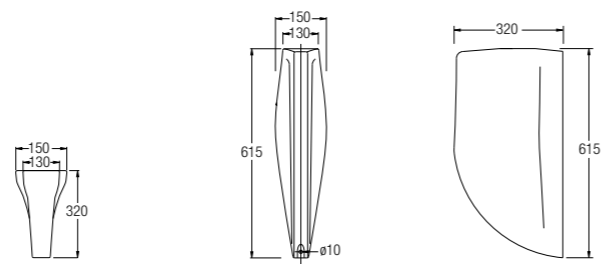

SPECIFICATIONS

- 320 L x 150 W x 615 H mm

WC Sensor Flush Valves

SENSOR WC FLUSH VALVE

WBFT400922CP

SPECIFICATIONS

Comes with override button with LED, AC (Box type)