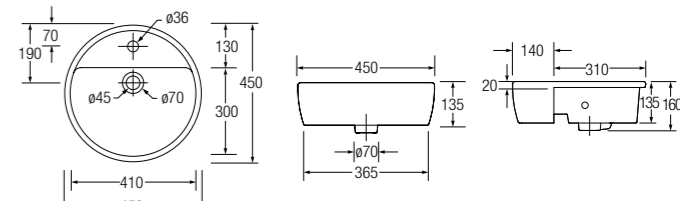

BASEL

WBSABA201WW

SPECIFICATIONS ●

Ⓟ 450 L x 450 W x 160 H mm