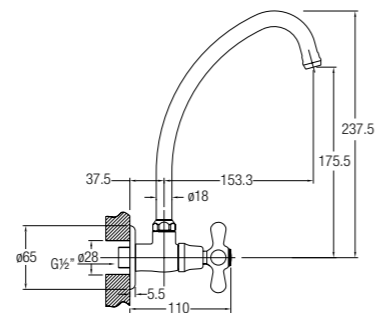

Ravenna

RAVENNA BASIN PILLAR TAP

½" basin pillar tap

WBFA300511CP

RAVENNA BASIN PILLAR TAP

½" basin pillar tap with extended spout (95mm)

WBFA300597CP

RAVENNA CONCEALED SHOWER TAP SET