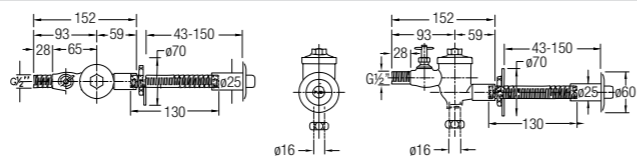

**17206 CONCEALED URINAL
FLUSH VALVE**

WBFT400456CP

SPECIFICATIONS
Duct type