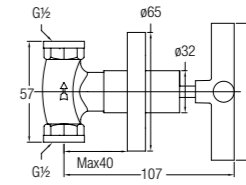

ASTI-N ½" STOP VALVE

½" cross handle stop valve with flange

WBFA300605CP