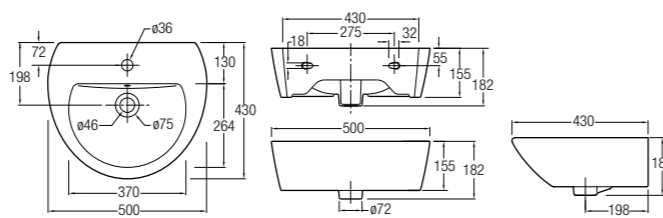

BERGAMO

WBSABO101WW

SPECIFICATIONS ●
D 500 L x 430 W x 182 H mm