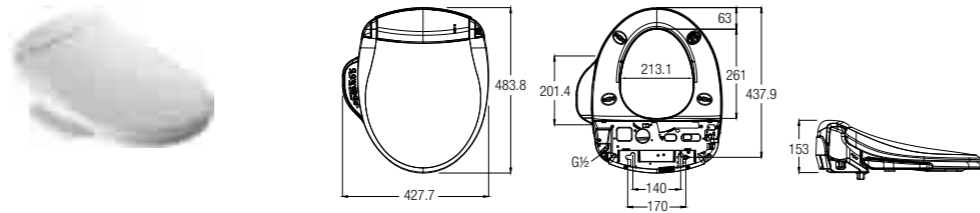

BS-42 ROUND DC
WBTS800074WW

SPECIFICATIONS
D 483 L x 427 W x 153 H mm
Requires power supply with
A 100V-120V / AC 200V-240V