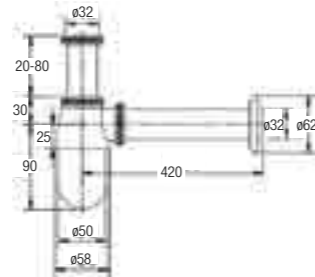

ZINC BOTTLE TRAP

Chrome
Length: max 420mm

WBFT400993CP