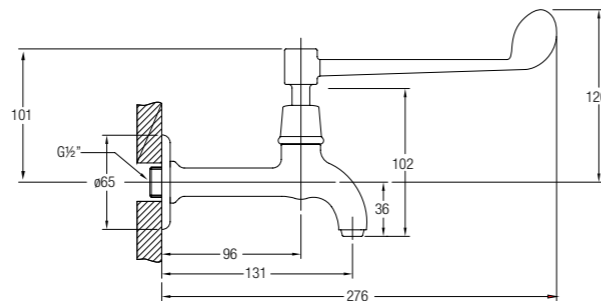

WALL-MOUNTED MEDICAL TAP
Wall-mounted elbow action pillar tap

WBFA300603CP