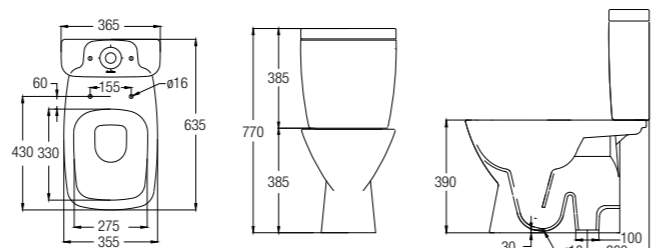

SPECIFICATIONS

- **D** 635 L x 365 W x 770 H mm
- **R** Fixed Bottom 200mm
- WBTS800123WW