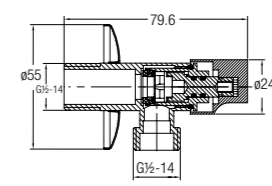

FELINO ANGLE VALVE

1/2" angle valve with flange

- WBFA300704CP