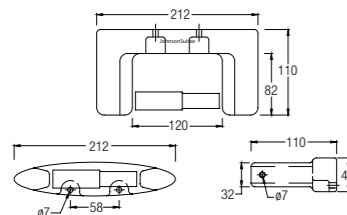

Bathroom Accessories

Vitreous China - Screw-to-wall Alpina Series

Vitreous China - Screw-to-wall Standard Series