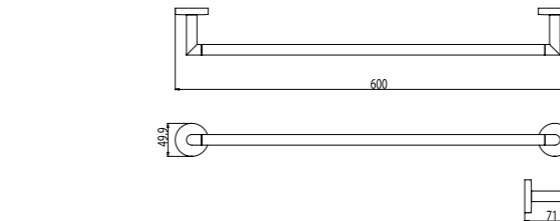

TOWEL RACK 600MM
WBBA100265CP