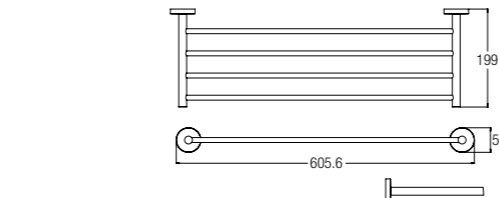

PAPER HOLDER WITHOUT COVER LEFT
WBBA100263CP

PAPER HOLDER WITHOUT COVER RIGHT
WBBA100262CP

TOWEL RACK 600MM
WBBA100265CP

TOWEL RACK 800MM
WBBA100266CP

TOWEL SHELF
WBBA100267CP

TOILET BRUSH
WBBA100269CP

TUMBLER HOLDER
WBBA100260CP