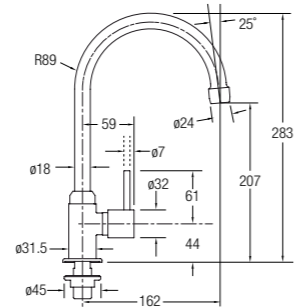

TREVI DECK-MOUNTED SINK TAP

½" deck-mounted sink tap with swivel spout

WBFA300596CP