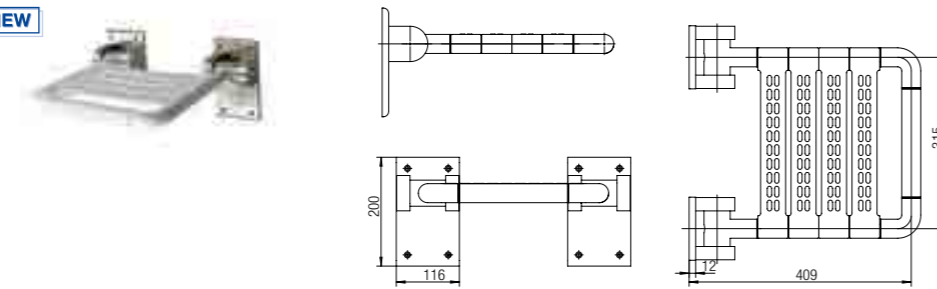

FLIP-UP SHOWER SEAT
WBBA100343SS

NEW