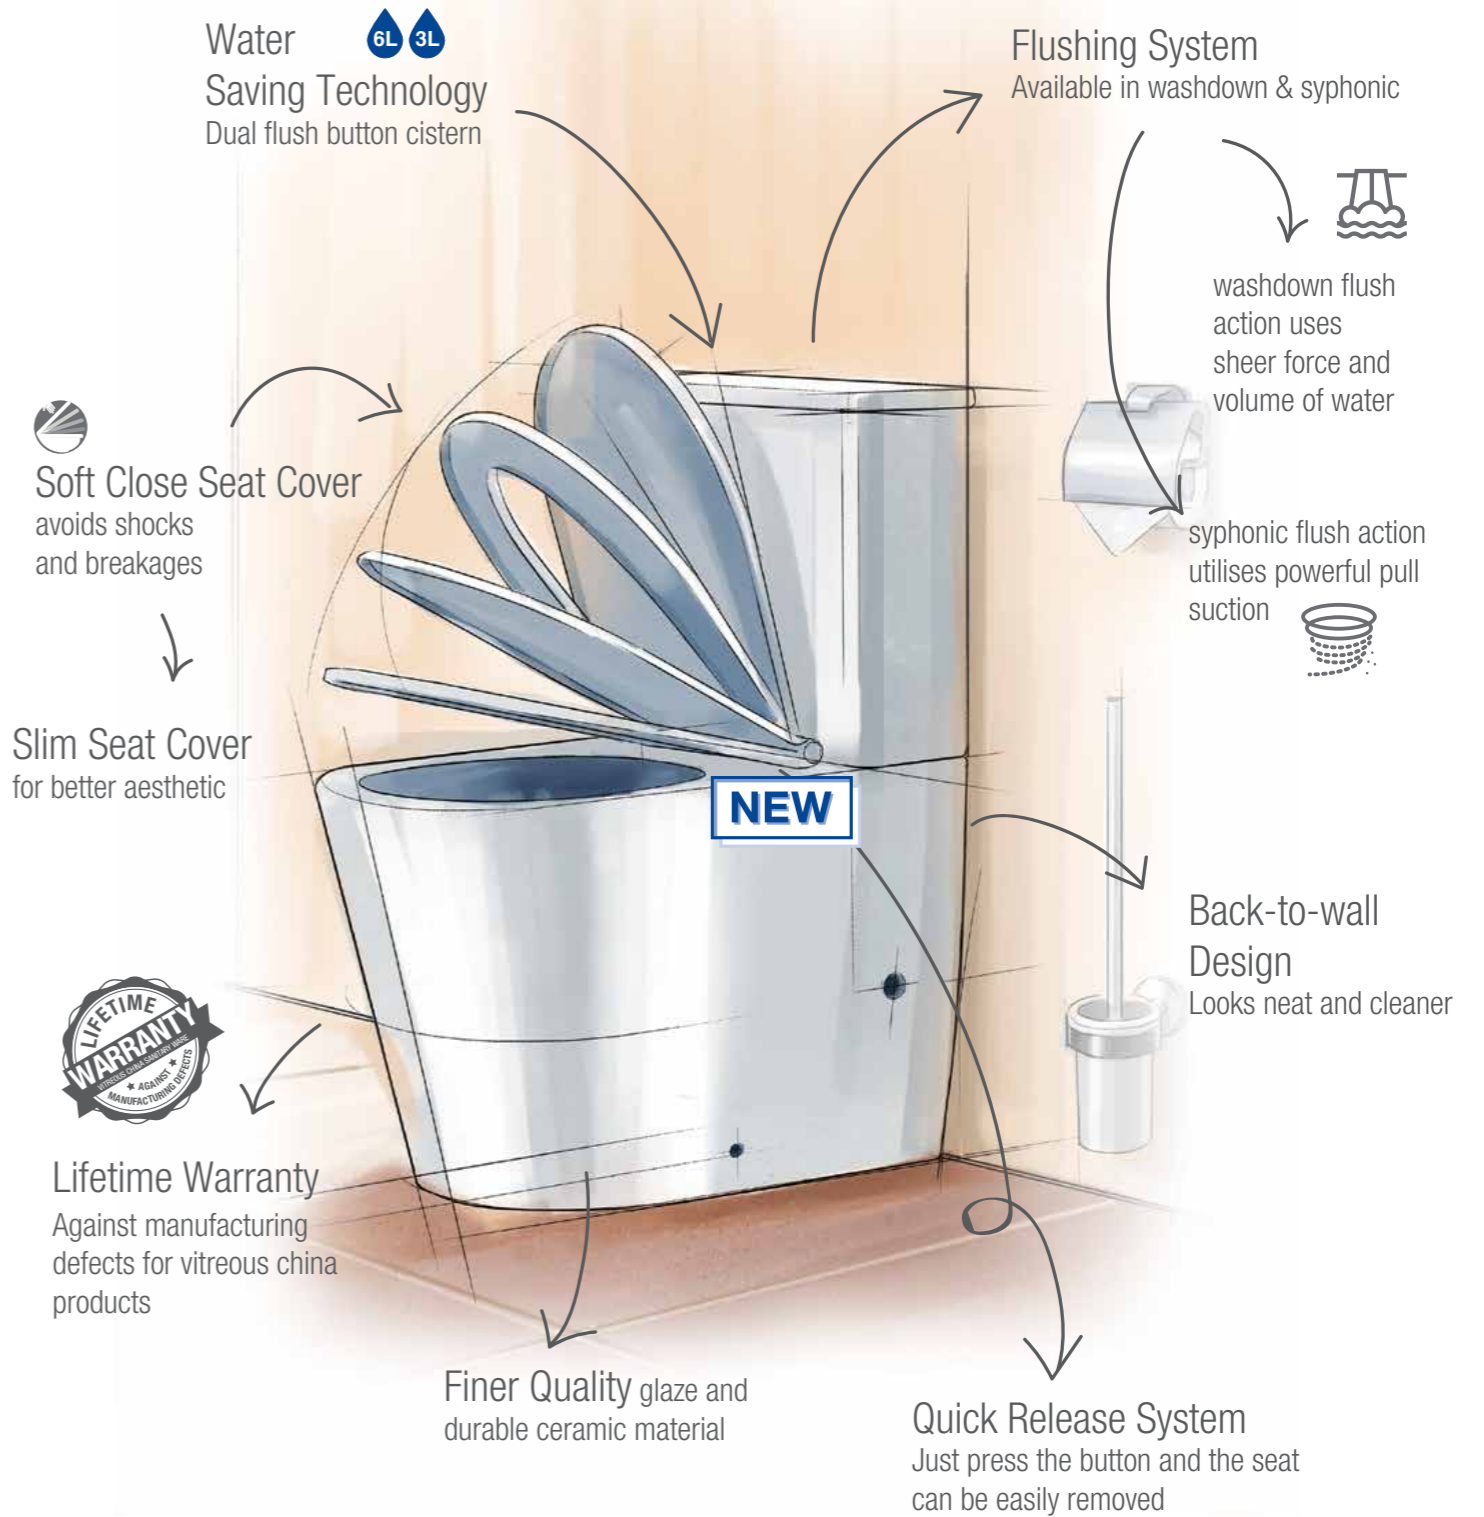

Outlet: The drain outlet, either through the floor or into the wall

Concealed cistern: A hidden tank, normally inside or behind a wall or encased

Soft close seat and cover: Features a hinge mechanism that allows the seat and cover to gently drop down when closed

OVERVIEW OF WATER CLOSETS

Close-coupled WCs page 32

One Piece WCs page 36

Back-to-wall Pedestal WCs page 38

Wall-hung WCs page 37

Low-level Pedestal WC page 39

FEATURES of Water Closets

Close-coupled WCs

Close-coupled WCs are made up of two separate ceramic pieces, where the cistern or tank is mounted onto the pan. These WCs carry a timeless modern design and is a trendsetter due to affordability and ease of installation.