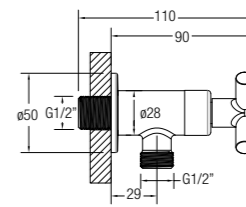

ASTI-N 2-WAY BIB TAP

½" 2-way bib tap with flange

WBFA300678CP

ASTI-N ANGLE VALVE

½" angle valve with flange

WBFA301412CP

NEW

ASTI-N CONCEALED SHOWER TAP