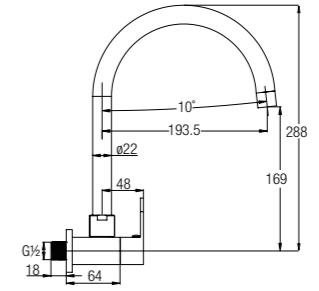

FERLA-N WALL-MOUNTED SINK TAP (ROUND)

Single lever 1/2" wall-mounted sink tap with swivel (round) spout & flange

WBFA300773CP