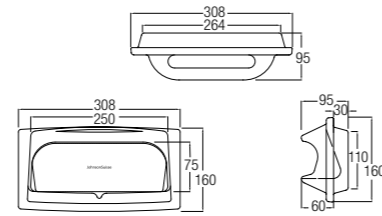

SOAP AND SPONGE HOLDER
WBBRSR000WW