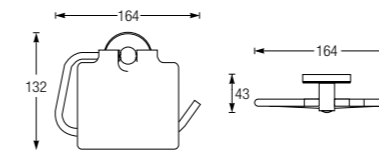

TOILET ROLL HOLDER WITH COVER
WBBA100119CP