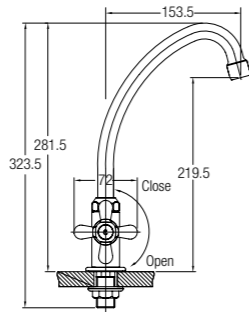

TOSCANA DECK-MOUNTED SINK TAP

Deck-mounted sink tap with swivel spout

WBFA300540CP