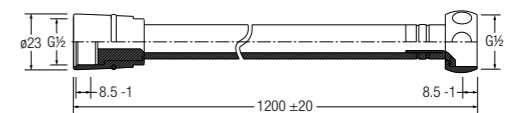

FLEXIBLE HOSE

PVC shower hose in grey colour for handheld bidet
Length: 1.2m

WBFA300587XX