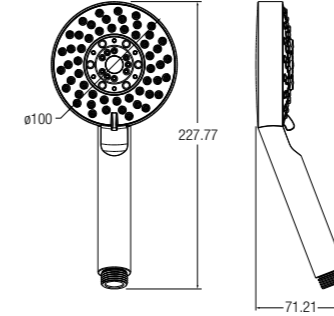

WBFA300566CP

SPECIFICATIONS

CASPIAN HAND SHOWER

Five functions

WBFA300711CP

SPECIFICATIONS

FLORES II HAND SHOWER

Five functions