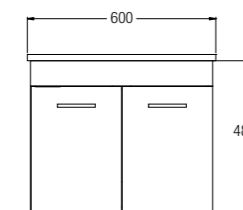

TREVISO 600
WBSC950145WW

SPECIFICATIONS ●
D 600 L x 485 W x 480 H mm
Includes basin

NEW