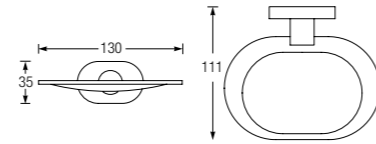

GLASS SHELF
WBBA100172CP

Forli

DOUBLE ROBE HOOK
WBBA100156CP

SOAP DISH
WBBA100155CP

TOWEL RING
WBBA100157CP

PAPER HOLDER WITH LID
WBBA100152CP

PAPER HOLDER WITHOUT LID
WBBA100154CP

SPARE PAPER HOLDER
WBBA100153CP