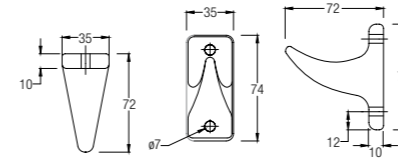

TOWEL RING
WBSLTG000WW

TOWEL RAIL 915MM
WBSLTE000WW

DOUBLE TOWEL RAIL 915MM
WBSLTR000WW

Vitreous China - Screw-to-wall Standard Series

ROBE HOOK
WBSSRH000WW

SOAP TRAY
WBSSSO000WW

TOWEL RING
WBSSTG000WW

TOILET ROLL HOLDER
WBSSTE000WW