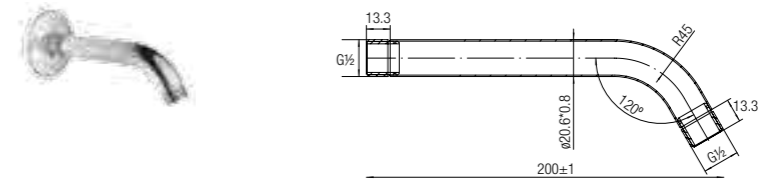

BRASS SHOWER ARM AND FLANGE

Length: 200mm (45 degree angle)

WBFA301186CP