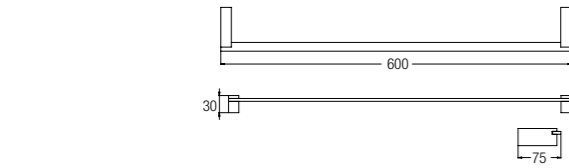

TOILET BRUSH
WBBA100245CP

TOWEL RING, 30x12.5CM
WBBA100255CP

TOWEL RING, 20x15.5CM
WBBA100256CP

DOULBE PAPER HOLDER WITHOUT COVER
WBBA100252CP

PAPER HOLDER
WBBA100253CP

TOWEL RACK 600MM
WBBA100254CP

SOAP DISPENSER
WBBA100251CP