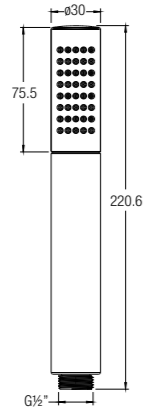

BARENTS HAND SHOWER

Single function

WBFA300709CP

SPECIFICATIONS