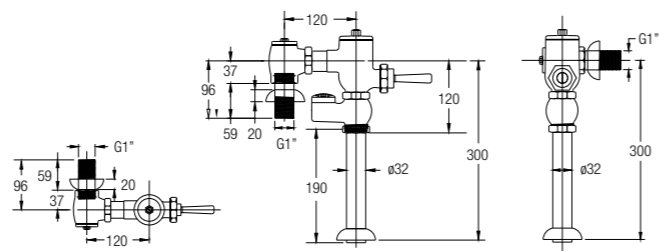

17201 EXPOSED WC FLUSH VALVE

WBFT400452CP