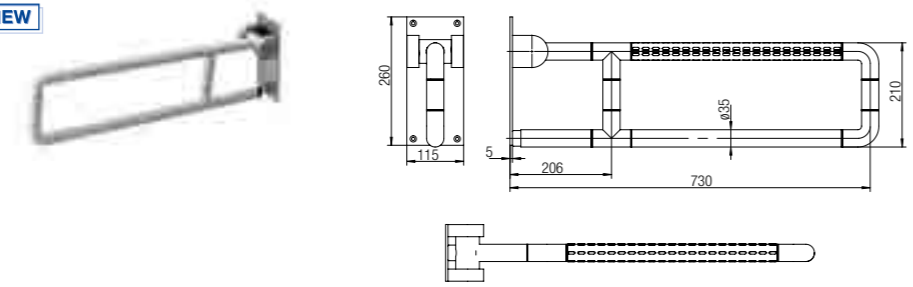

WALL-HINGED SUPPORT RAIL
WBBA100336SS

NEW