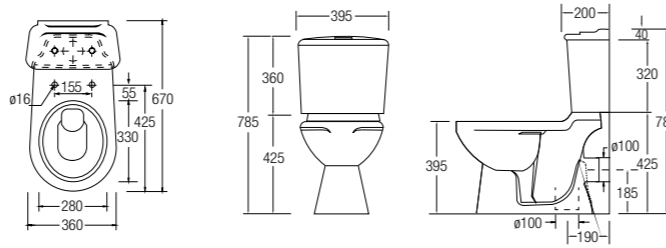

SPECIFICATIONS

- **D** 670 L x 395 W x 785 H mm
- **R** Fixed Bottom 190mm, Horizontal 185mm
- WBTS800039WW