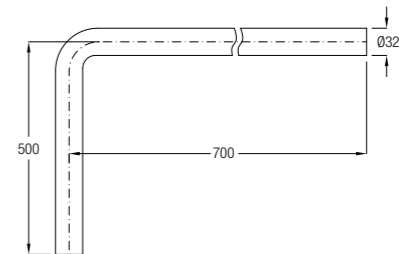

**STAINLESS STEEL
BEND PIPE**

WBFT400601XX

700 L x 500 W x 32 H mm