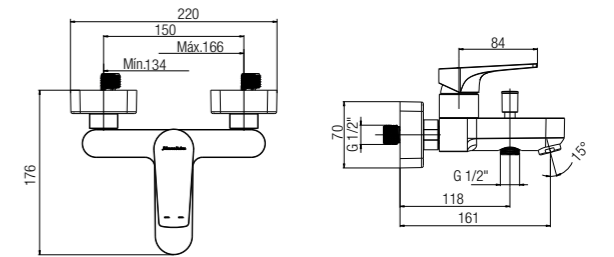

MISANO WALL-MOUNTED BATH-SHOWER MIXER

Single lever wall-mounted bath-shower mixer without shower kit

WBFA301326CP

WBFA301326C3

NEW