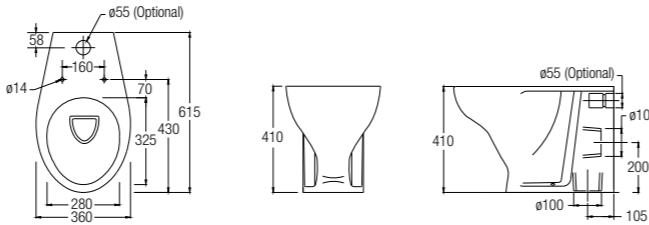

SPECIFICATIONS

- **D** 615 L x 360 W x 410 H mm
- **R** Fixed Bottom 105mm, Horizontal 200mm
- WBTS800088WW