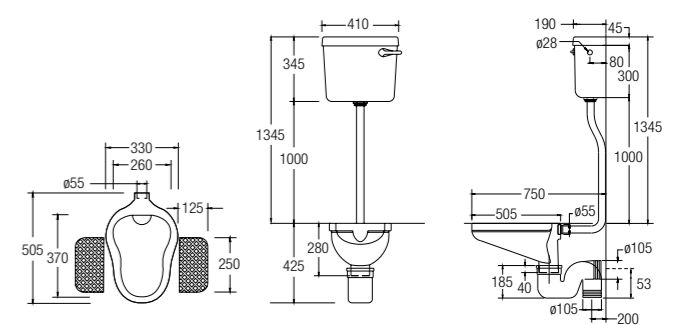

SPECIFICATIONS

- **D** 505 L x 330 W x 425 H mm
- **R** Fixed Bottom 200mm, Horizontal 53mm
- + Loose S-trap; Loose P-trap
- + Tread plates