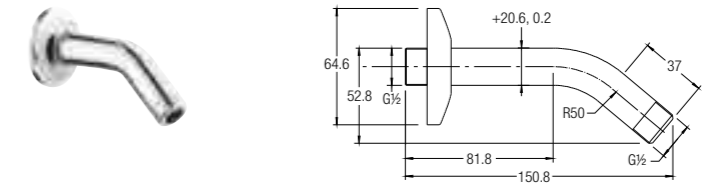

Length: 100mm

WBFA300579CP

BRASS SHOWER ARM AND FLANGE

Length: 150mm

WBFA300474CP

BRASS SHOWER ARM AND FLANGE

Length: 200mm

WBFA300577CP