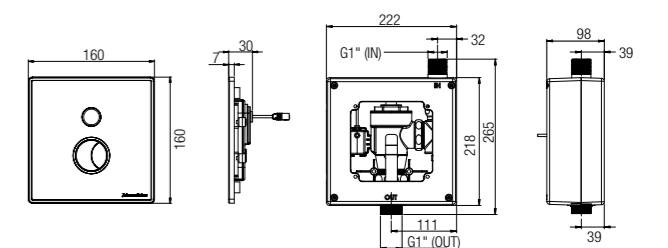

SPECIFICATIONS

Comes with override button with LED, AC (Box type)

NEW