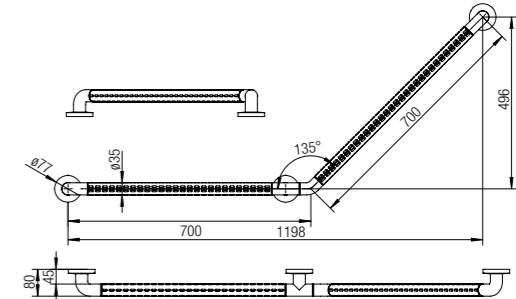

Bathroom Accessories

STRAIGHT GRAB BAR 450MM NEW
WBBA100337SS

STRAIGHT GRAB BAR 750MM NEW
WBBA100342SS

L-SHAPE GRAB BAR 750x750MM NEW
WBBA100341SS

V-SHAPE GRAB BAR (RIGHT) 700x700MM NEW
WBBA100338SS

V-SHAPE GRAB BAR (LEFT) 700x700MM NEW
WBBA100339SS