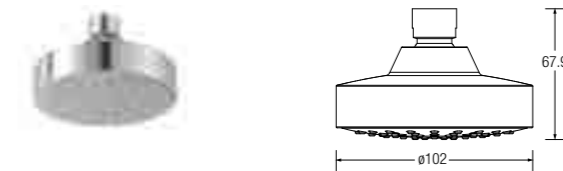

CELTIC FIXED SHOWER HEAD

Single function

WBFA300718CP

SPECIFICATIONS