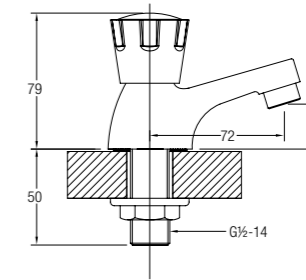

Ravenna

RAVENNA BASIN PILLAR TAP

½" basin pillar tap

WBFA300511CP

RAVENNA BASIN PILLAR TAP

½" basin pillar tap with extended spout (95mm)

WBFA300597CP

RAVENNA CONCEALED SHOWER TAP SET