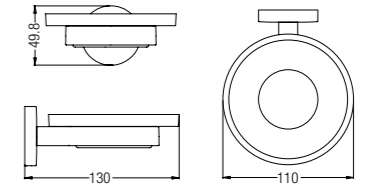

CORNER GLASS SHELF
WBBA100249CP

GLASS SHELF & TUMBLER
WBBA100250CP

GLASS SHELF 600MM
WBBA100248CP

Trendy

HANGER
WBBA100257CP

SOAP DISH
WBBA100258CP

TOWEL RING 200MM
WBBA100268CP

PAPER HOLDER WITH COVER
WBBA100264CP