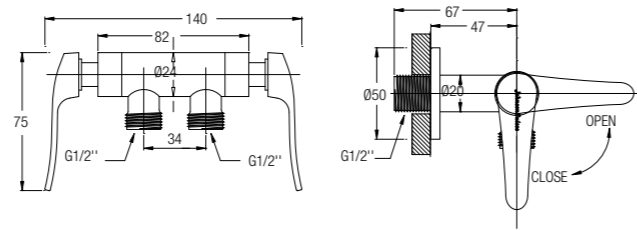

FERMO-N 2-WAY ANGLE VALVE

½" 2-way angle valve with wall flange

WBFA300931CP