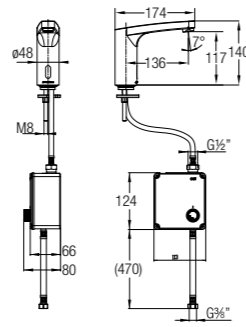

Sensor Taps

SENSOR TAP

Deck-mounted sensor basin tap - DC

WBFA301354CP

Deck-mounted sensor basin tap - AC

WBFA301355CP

NEW