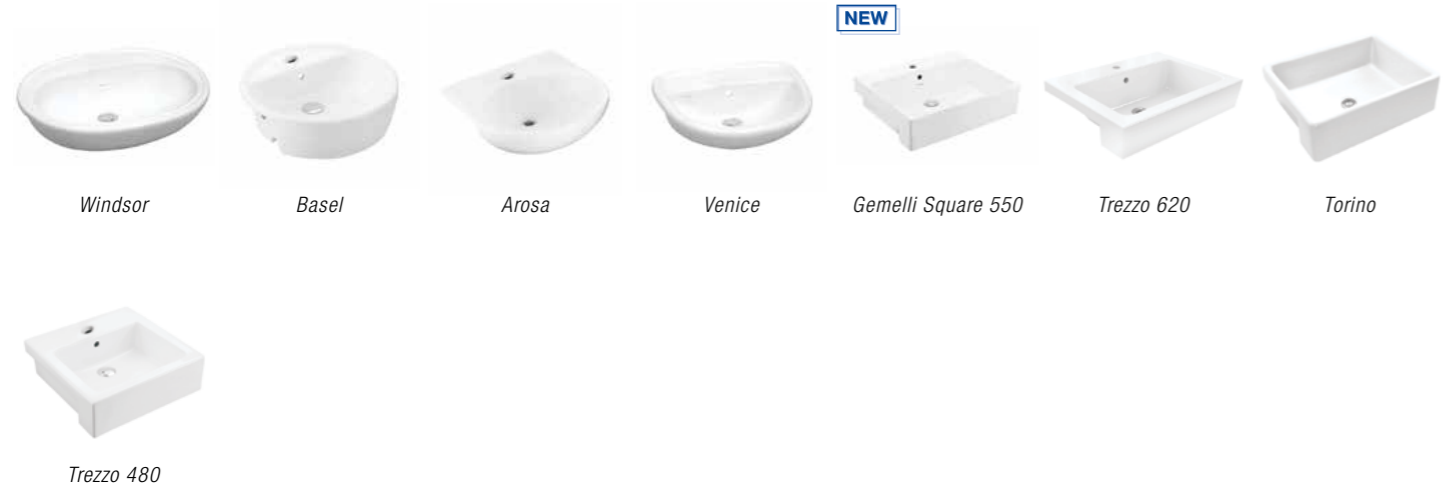

Semi-recessed Basins page 14