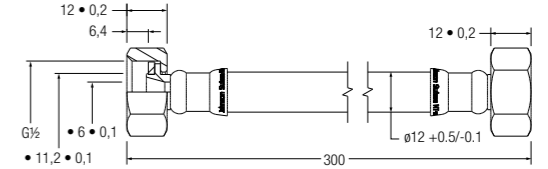

FLEXIBLE HOSE

Stainless steel reinforced flexible hose
Length: 300mm

WBFA300713CP