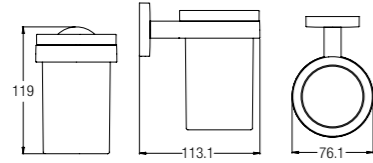

PAPER HOLDER WITHOUT COVER LEFT
WBBA100263CP

PAPER HOLDER WITHOUT COVER RIGHT
WBBA100262CP

TOWEL RACK 600MM
WBBA100265CP

TOWEL RACK 800MM
WBBA100266CP

TOWEL SHELF
WBBA100267CP

TOILET BRUSH
WBBA100269CP

TUMBLER HOLDER
WBBA100260CP