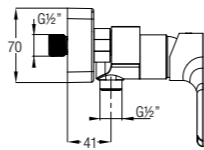

TRENTO WALL-MOUNTED SHOWER MIXER

Single lever wall-mounted shower mixer without shower kit

NEW

- WBFA301329CP
- ✓
- WBFA301329C3
- ✓✓✓