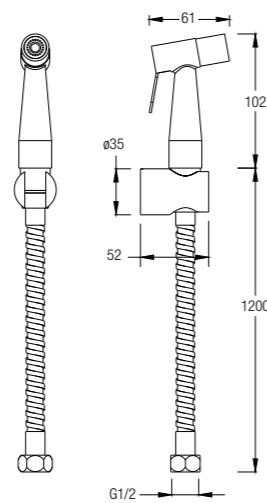

Hand Spray Bidets

HAND HELD BIDET SET

Chrome

WBFA300943CP