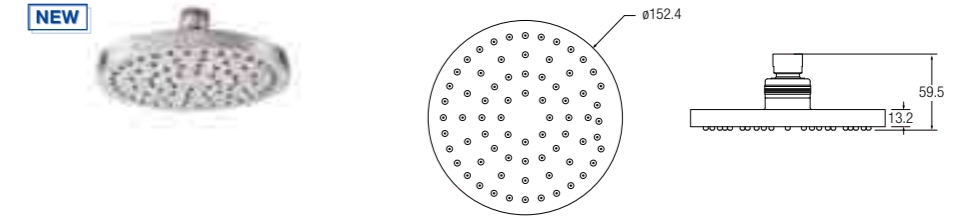

Single function

WBFA301233CP

SPECIFICATIONS

FLORES FIXED SHOWER HEAD

Single function

WBFA301070CP

SPECIFICATIONS

CELTIC FIXED SHOWER HEAD