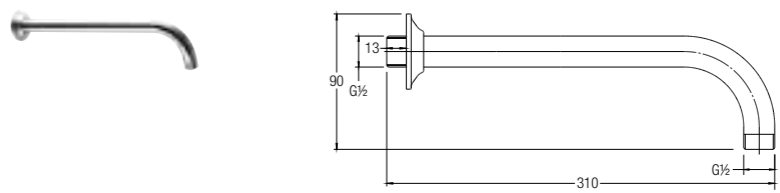

BRASS SHOWER ARM AND FLANGE

Length: 200mm (45 degree angle)

WBFA301186CP

BRASS SHOWER ARM AND FLANGE

Length: 300mm

WBFA300578CP

BRASS SHOWER ARM AND FLANGE

Length: 400mm (round)