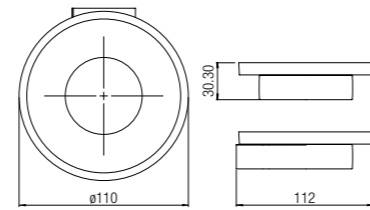

TOWEL RING, 22.5x16.5CM
WBBA100243CP