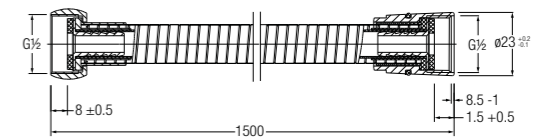

Flexible Hoses

FLEXIBLE HOSE

Double interlock shower hose
Length: 1.5m

WBFA300583CP