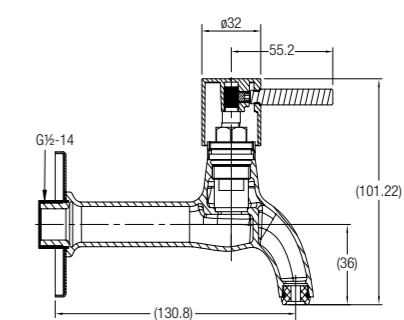

TREVI CONCEALED STOP VALVE

1/2" concealed stop valve with flange

WBFA300594CP

TREVI LONG BIB TAP

1/2" long bib tap with flange

WBFA300660CP

TREVI WASHING MACHINE TAP

1/2" washing machine tap with screw collar