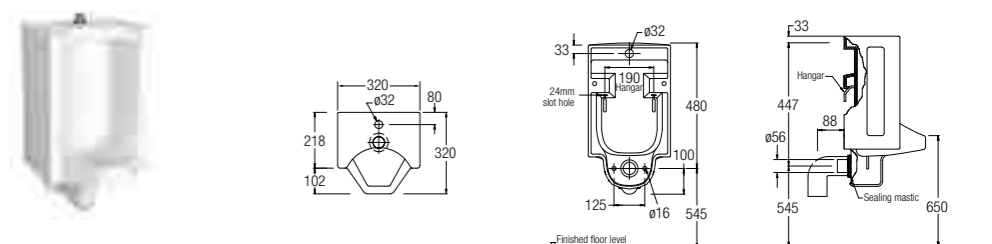

SANTANA 320 (Cleansing / Normal)

WBSIST120WW (Top Inlet)
WBSIST110WW (Back Inlet)
WBSIST121WW (Top Inlet Cleansing*)
WBSIST111WW (Back Inlet Cleansing*)

SPECIFICATIONS
D 320 L x 320 W x 580 H mm
Top Inlet / Back Inlet
*Cleansing with nozzle or normal
With anti-splash rim and privacy shield