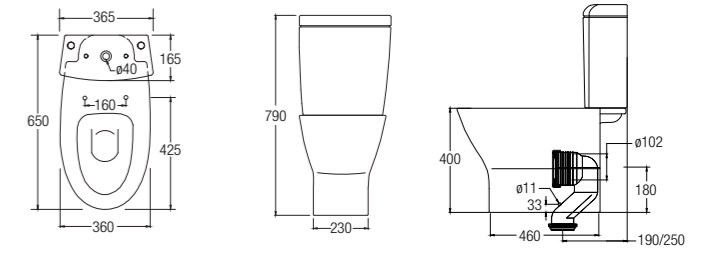

NEW

IBIZA

Washdown
 WBSEIB121WW (BO 250mm 6/3L)
 WBSEIB131WW (BO 190mm 6/3L)
 WBSEIB151WW (HO 180mm 6/3L)

- SPECIFICATIONS**
- D** 650 L x 365 W x 790 H mm
 - R** Fixed Bottom 190/250mm, Horizontal 180mm
 - WBTS800121WW