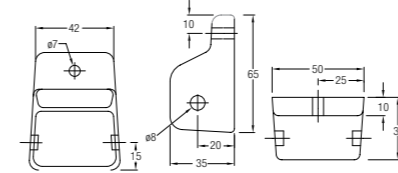

TOWEL RING
WBSLTG000WW

TOWEL RAIL 915MM
WBSLTE000WW

DOUBLE TOWEL RAIL 915MM
WBSLTR000WW

Vitreous China - Screw-to-wall Standard Series

ROBE HOOK
WBSSRH000WW

SOAP TRAY
WBSSSO000WW

TOWEL RING
WBSSTG000WW

TOILET ROLL HOLDER
WBSSTE000WW