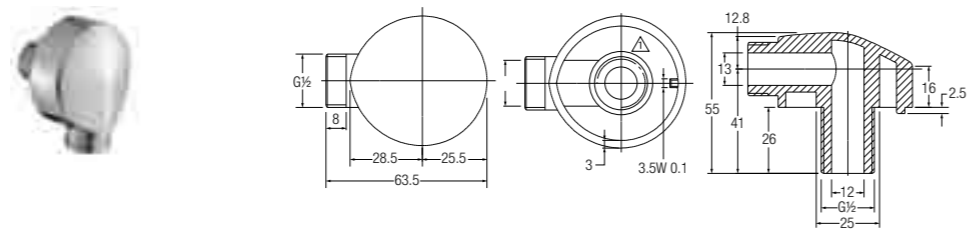

PLASTIC WALL OUTLET

½" Wall-mounted outlet (plastic)

WBFA300584CP