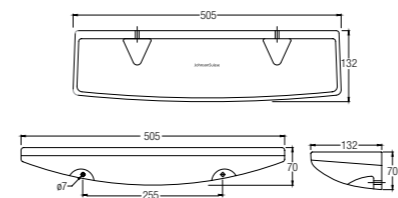

Bathroom Accessories

Vitreous China - Screw-to-wall Alpina Series

Vitreous China - Screw-to-wall Standard Series