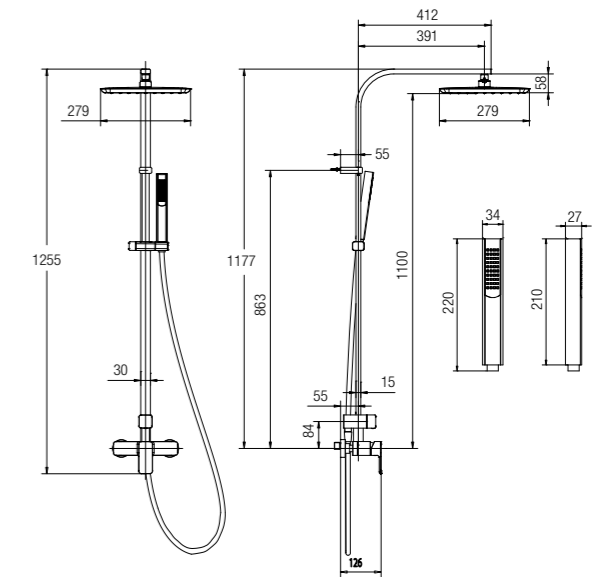

SHOWER COLUMN

Single lever wall-mounted shower mixer column

WBFA301215CP

NEW