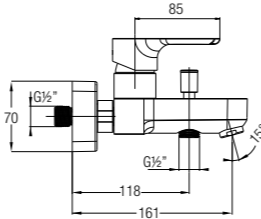

TRENTO WALL-MOUNTED BATH-SHOWER MIXER

Single lever wall-mounted bath-shower mixer without shower kit

NEW

- WBFA301330CP
- ✓
- WBFA301330C3
- ✓✓✓