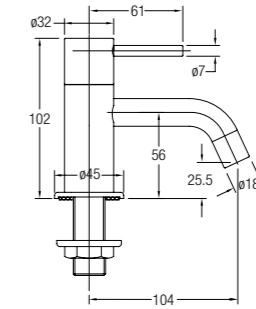

WBFA301333CP
WBFA301333C3

NEW

TREVI BASIN PILLAR TAP

1/2" basin pillar tap

WBFA300592CP

TREVI CONCEALED SHOWER TAP

1/2" concealed shower tap with 100mm flange

WBFA300736CP