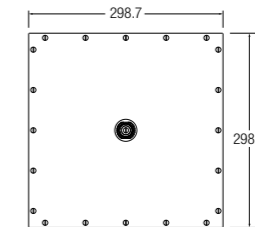

Fixed Shower Heads

PACIFIC II FIXED SHOWER HEAD

Single function (brass)

WBFA300705CP

SPECIFICATIONS