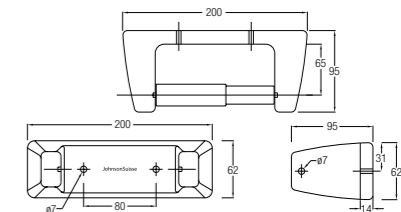

TOWEL RING
WBSLTG000WW

TOWEL RAIL 915MM
WBSLTE000WW

DOUBLE TOWEL RAIL 915MM
WBSLTR000WW

Vitreous China - Screw-to-wall Standard Series

ROBE HOOK
WBSSRH000WW

SOAP TRAY
WBSSSO000WW

TOWEL RING
WBSSTG000WW

TOILET ROLL HOLDER
WBSSTE000WW