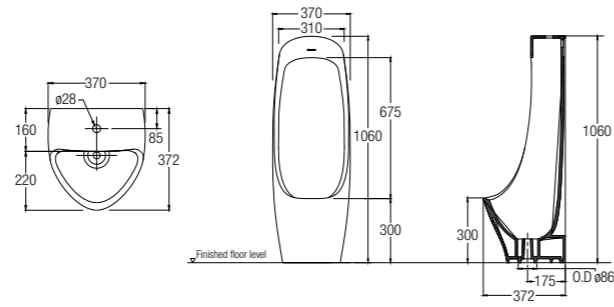

Stall Urinal

MANTOVA (Cleansing / Normal)

WBVC970009WW (Top Inlet)
WBVC950003WW (Back Inlet)
WBS950124WW (Top Inlet Cleansing*)
WBS950125WW (Back Inlet Cleansing*)

SPECIFICATIONS

- 372 L x 370 W x 1060 H mm
- Top Inlet/ Back Inlet
- *Cleansing with nozzle or normal
- With privacy shield