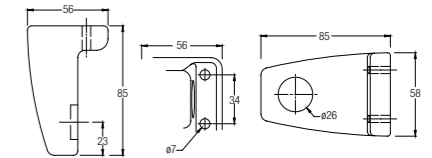

Bathroom Accessories

Vitreous China - Screw-to-wall Alpina Series

Vitreous China - Screw-to-wall Standard Series