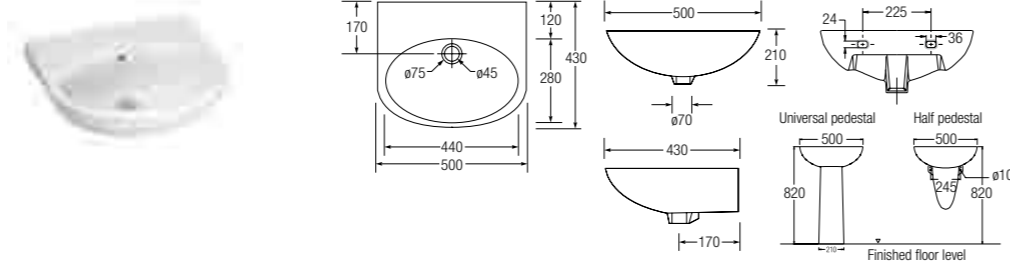

Bathroom Accessories

STRAIGHT GRAB BAR 450MM NEW
WBBA100337SS

STRAIGHT GRAB BAR 750MM NEW
WBBA100342SS

L-SHAPE GRAB BAR 750x750MM NEW
WBBA100341SS

V-SHAPE GRAB BAR (RIGHT) 700x700MM NEW
WBBA100338SS

V-SHAPE GRAB BAR (LEFT) 700x700MM NEW
WBBA100339SS