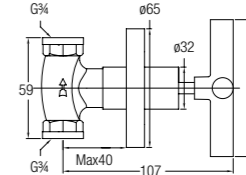

ASTI-N ¾" STOP VALVE

¾" cross handle stop valve with flange

WBFA300672CP