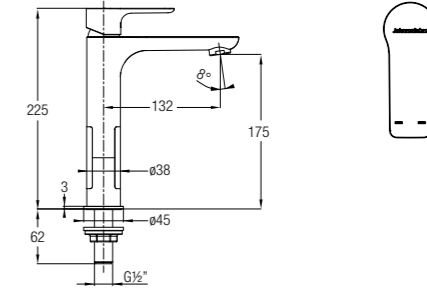

NEW

WBFA301344CP

- WBFA301344C3

TRENTO MEZZO PLUS BASIN TAP

Single lever ½" mezzo plus basin tap

NEW

WBFA301350CP

- WBFA301350C3