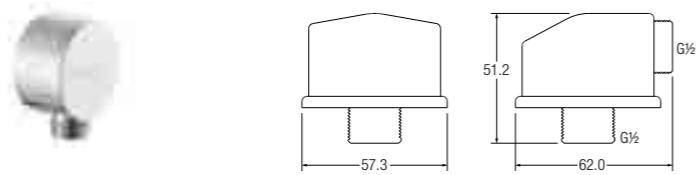

Wall Outlets

BRASS WALL OUTLET

½" Wall-mounted outlet (brass)

WBFA300641CP