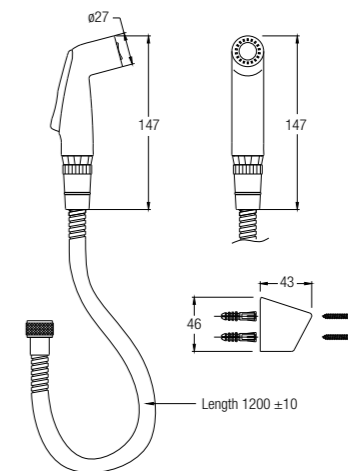

Length: 150mm

WBFA300728CP

HANDHELD BIDET SET

Nickel-brushed

WBFA300944SA

HAND BIDET SET

With hand spray
1.2m shower hose & wall bracket

WBFA300643CP