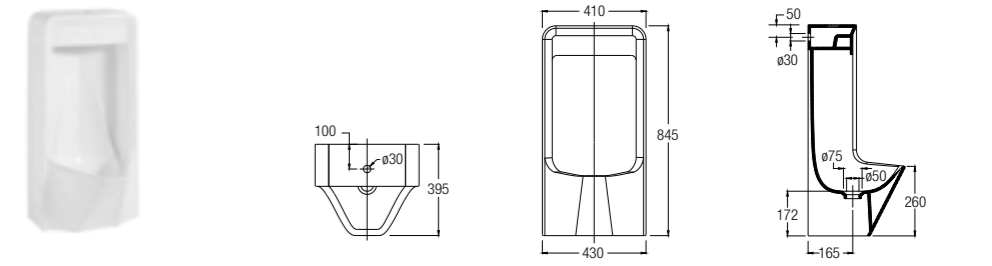

ROMA

WBVC950081WW (Top Inlet)
WBVC950082WW (Back Inlet)

SPECIFICATIONS
D 395 L x 430 W x 845 H mm
Top Inlet / Back Inlet