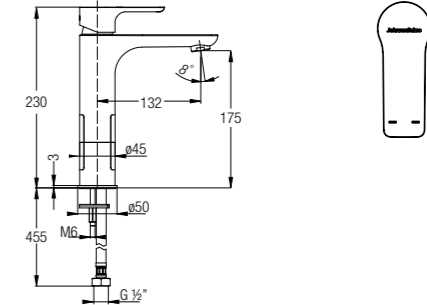

TRENTO MEZZO PLUS BASIN MIXER

Single lever mezzo plus basin mixer

NEW

WBFA301344CP

- WBFA301344C3