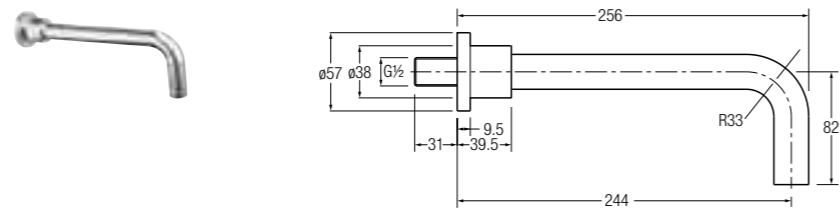

FLORES SHOWER KIT SET

Hand shower (Single function)
1.75m flexible hose
662mm slide bar

WBFA301077CP

Bath Spouts

BATH SPOUT

Length: 250mm

WBFA300557CP

BATH SPOUT