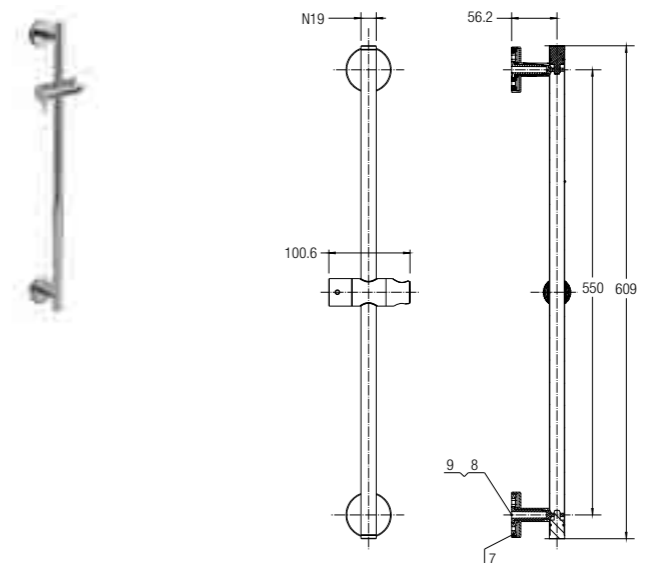

SLIDING BAR

With soap dish
Length: 600mm
Size: Ø25mm (round)

WBFA300581CP

Wall Brackets

FIXED WALL BRACKET

Fixed wall bracket for hand shower

WBFA300585CP

SWIVEL WALL BRACKET