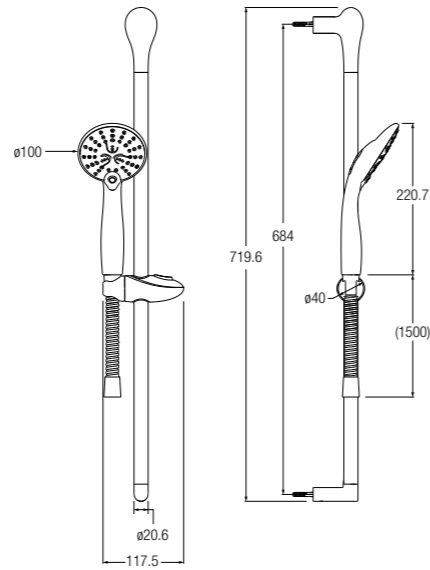

JAVA SHOWER KIT SET

Hand shower (Two functions)
1.75m flexible hose
684mm slide bar

WBFA301080CP

Flexible Hoses

FLEXIBLE HOSE

Double interlock shower hose
Length: 1.5m

WBFA300583CP

FLEXIBLE HOSE

PVC shower hose in silver colour
Length: 1.5m

WBFA300756XX

FLEXIBLE HOSE

PVC shower hose in grey colour for handheld bidet
Length: 1.2m

WBFA300587XX

FLEXIBLE HOSE

Double interlock hose
Length: 1.2m

WBFA301090CP