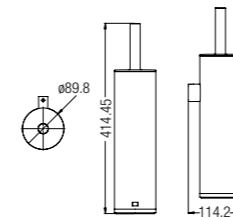

GDC990100 WALL TOILET BRUSH
WBBA100270CP