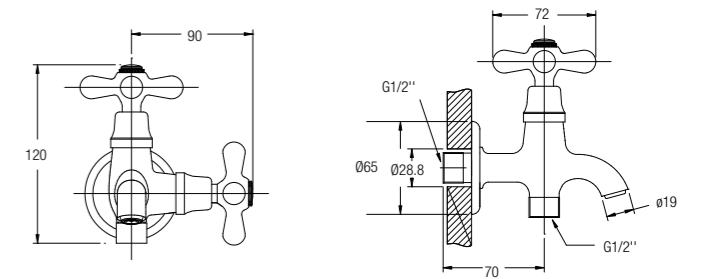

TOSCANA 2-WAY BIB TAP

2-way bib tap with screw collar and flange

WBFA300600CP