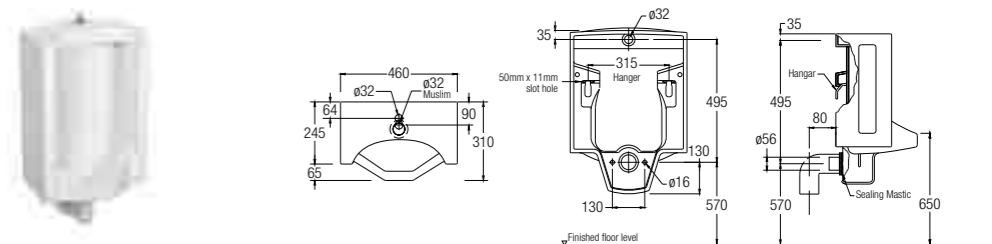

SANTANA 455 (Cleansing / Normal)

WBSIST220WW (Top Inlet)
WBSIST210WW (Back Inlet)
WBSIST221WW (Top Inlet Cleansing*)
WBSIST331WW (Back Inlet Cleansing*)

SPECIFICATIONS
D 310 L x 460 W x 625 H mm
Top Inlet / Back Inlet
*Cleansing with nozzle or normal
With anti-splash rim and privacy shield