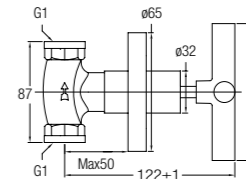

ASTI-N 1" STOP VALVE

1" cross handle stop valve with flange

WBFA300673CP