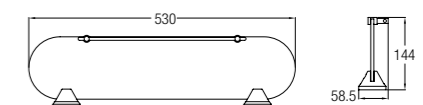

TOILET ROLL HOLDER WITH COVER
WBBA100119CP

TOWEL RAIL, 654MM
WBBA100123CP

DOUBLE TOWEL RAIL (SWIVEL)
WBBA100121CP

SOAP BASKET, LARGE
WBBA100122CP

GLASS SHELF WITH TEMPERED GLASS
WBBA100124CP

GLASS SHELF WITH BAR TEMPERED GLASS
WBBA100125CP