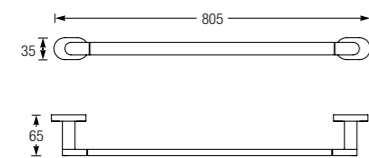

TOWEL BAR 805MM
WBBA100151CP