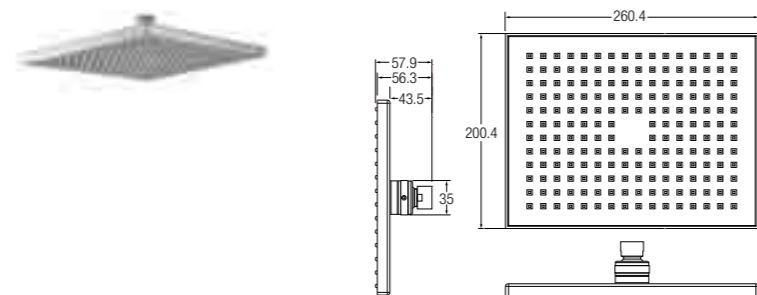

Single function

WBFA300718CP

SPECIFICATIONS

FLORES II FIXED SHOWER HEAD

Single function

WBFA301234CP

SPECIFICATIONS

OCEAN II FIXED SHOWER HEAD