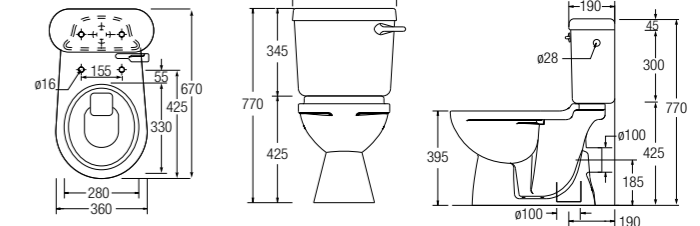

VERONA

Washdown
WBSEVE202WW (BO 150mm 6/3L)

SPECIFICATIONS

- **D** 670 L x 360 W x 775 H mm
- **R** Fixed Bottom 150mm
- WBTS800039WW

BERGAMO

Washdown
WBSEBO221WW (BO 200mm 6/3L)
WBSEBO121WW (HO 180mm 6/3L)

SPECIFICATIONS

- **D** 640 L x 368 W x 785 H mm
- **R** Fixed Bottom 200mm, Horizontal 180mm
- WBTS800103WW
- WBTS800102WW

CELICO

Washdown
WBSECB202WW (BO 200mm 6/3L)
WBSECB102WW (HO 185mm 6/3L)

SPECIFICATIONS

- **D** 670 L x 380 W x 788 H mm
- **R** Fixed Bottom 200mm, Horizontal 185mm
- WBTS800078WW
- WBTS800059WW

WIMBLEDON

Washdown Lever Activated
WBSEWB027WW (BO 190mm 6L, PRIME A Cistern)
WBSEWB028WW (BO 190mm 6L, PRIME B Cistern)
WBSEWB032WW (HO 185mm 6L, PRIME A Cistern)
WBSEWB033WW (HO 185mm 6L, PRIME B Cistern)

SPECIFICATIONS

- **D** 670 L x 410 W x 770 H mm
- **R** Fixed Bottom 190mm, Horizontal 185mm
- WBTS800039WW

WINDSOR 250

Washdown
WBSENW221WW (BO 250mm 6/3L)

SPECIFICATIONS

- **D** 690 L x 395 W x 770 H mm
- **R** Fixed Bottom 250mm, Horizontal 185mm
- WBTS800039WW

LUTON

Washdown
WBSELT221WW (BO 180mm 6/3L)
WBSELT121WW (HO 185mm 6/3L)

SPECIFICATIONS

- **D** 650 L x 365 W x 785 H mm
- **R** Fixed Bottom 180mm, Horizontal 185mm
- WBTS800039WW
- WBTS800056WW

WINDSOR MKII

Washdown
WBSEWR029WW (BO 190mm 6/3L)
WBSEWR030WW (HO 185mm 6/3L)

SPECIFICATIONS

- **D** 670 L x 395 W x 785 H mm
- **R** Fixed Bottom 190mm, Horizontal 185mm
- WBTS800039WW

BERGAMO SQUARE

Washdown
WBSEBQ221WW (BO 200mm 6/3L)

SPECIFICATIONS

- **D** 635 L x 365 W x 770 H mm
- **R** Fixed Bottom 200mm
- WBTS800123WW