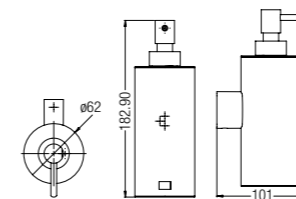

WALL MOUNTED COSMETIC MIRROR 8"
WBBA100126CP

GDC990100 WALL TOILET BRUSH
WBBA100270CP

GDC990101 FLOOR TOILET BRUSH
WBBA100271CP

Commercial Products

ROBE HOOK
WBBA100132CP

DOUBLE ROBE HOOK
WBBA100133CP

GDC990105 WALL SOAP DISPENSER
WBBA100272CP