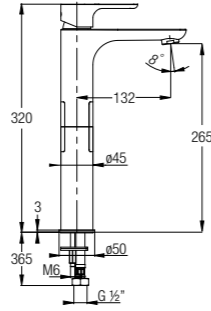

TRENTO TALL BASIN MIXER

Single lever tall basin mixer

NEW

- WBFA301345CP
- ✓
- WBFA301345C3
- ✓✓✓