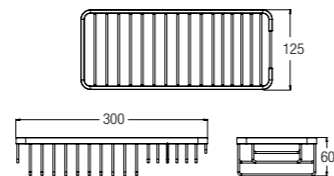

GDC990142
RIGHT GRATED CONTAINER, 300MM
WBBA100283CP