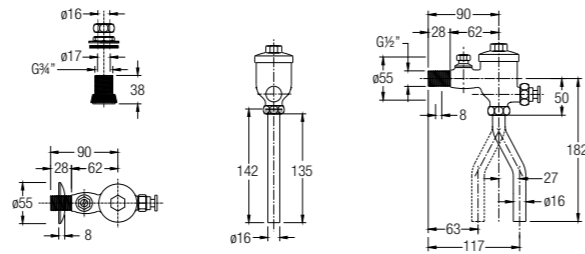

WBFT400796CP

SPECIFICATIONS
Comes with bend pipe
✓✓

**17205 EXPOSED URINAL
FLUSH VALVE**

WBFT400454CP

SPECIFICATIONS
Comes with straight pipe

**17204 EXPOSED URINAL
FLUSH VALVE**

WBFT400455CP

SPECIFICATIONS
Comes with bend pipe