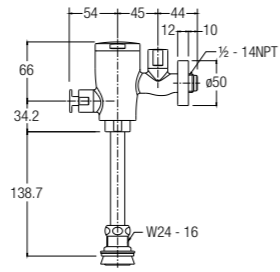

**EXPOSED URINAL
FLUSH VALVE**

WBFT400795CP

SPECIFICATIONS
Comes with straight pipe
✓✓