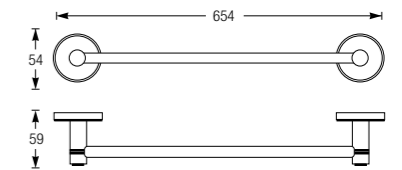

SOAP BASKET, LARGE
WBBA100122CP