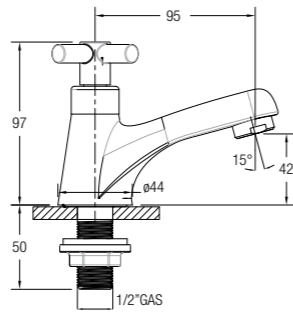

Asti-N

ASTI-N BASIN PILLAR TAP

½" basin pillar tap

WBFA301407CP