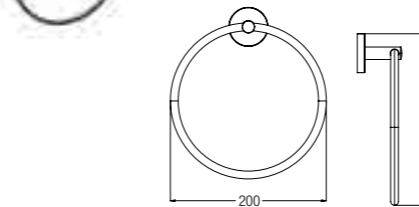

CORNER GLASS SHELF
WBBA100249CP

GLASS SHELF & TUMBLER
WBBA100250CP

GLASS SHELF 600MM
WBBA100248CP

Trendy

HANGER
WBBA100257CP

SOAP DISH
WBBA100258CP

TOWEL RING 200MM
WBBA100268CP

PAPER HOLDER WITH COVER
WBBA100264CP