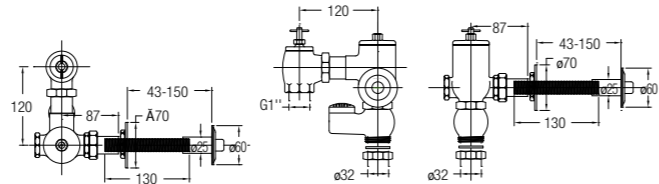

17203 CONCEALED WC FLUSH VALVE

WBFT400453CP

SPECIFICATIONS
Duct type