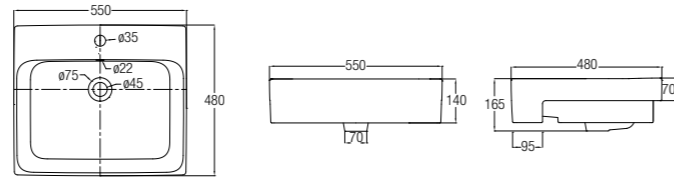

Ⓟ 500 L x 560 W x 190 H mm

VENICE

WBSAVN200WW

SPECIFICATIONS ○○○

Ⓟ 515 L x 430 W x 185 H mm

GEMELLI SQUARE 550
WBAGM101WW

NEW

SPECIFICATIONS ●
D 550 L x 480 W x 165 H mm