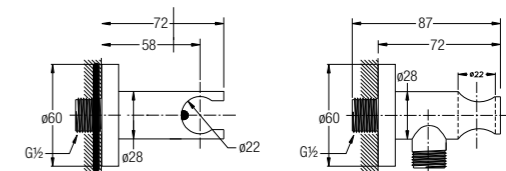

ANGLE VALVE

With auto shut off

WBFA301187CP