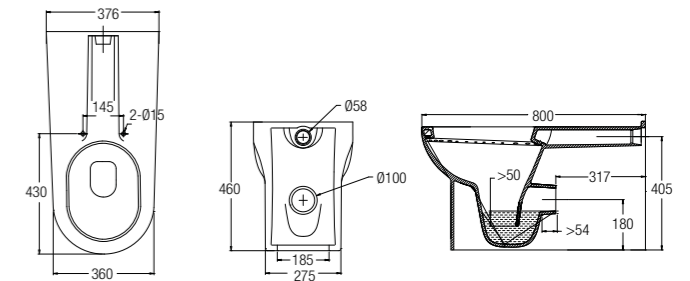

Barrier Free Products

Water Closets

LIFE ASSIST BACK-TO-WALL **COMING SOON**
Washdown
WBSC9501..WW

- SPECIFICATIONS**
- D** 800 L x 376 W x 460 H mm
 - R** Fixed Bottom 250/300mm, Horizontal 180mm
 - WBTS800509WW