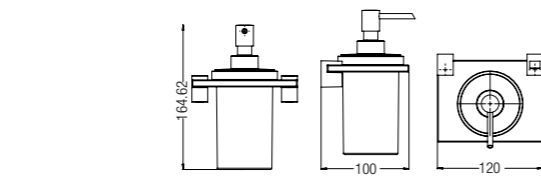

TOILET BRUSH
WBBA100245CP

TOWEL RING, 30x12.5CM
WBBA100255CP

TOWEL RING, 20x15.5CM
WBBA100256CP

DOULBE PAPER HOLDER WITHOUT COVER
WBBA100252CP

PAPER HOLDER
WBBA100253CP

TOWEL RACK 600MM
WBBA100254CP

SOAP DISPENSER
WBBA100251CP