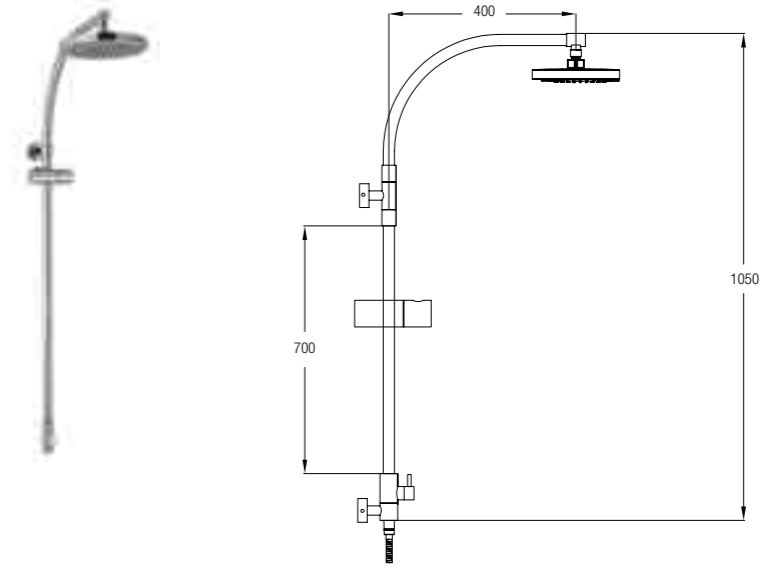

FLORES SHOWER KIT SET

Hand shower (Single function)
1.75m flexible hose
662mm slide bar

WBFA301077CP

Bath Spouts

BATH SPOUT

Length: 250mm

WBFA300557CP

BATH SPOUT