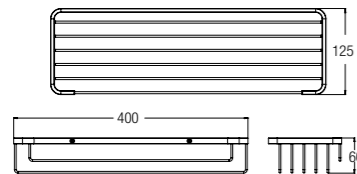

GDC990148
GRATED CONTAINER, 400MM
WBBA100280CP