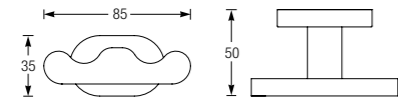

Forli

DOUBLE ROBE HOOK
WBBA100156CP