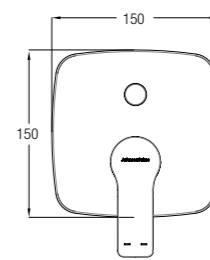

TRENTO CONCEALED BATH-SHOWER MIXER

Single lever concealed bath-shower mixer

NEW

- WBFA301319CP
- WBFA301320CP