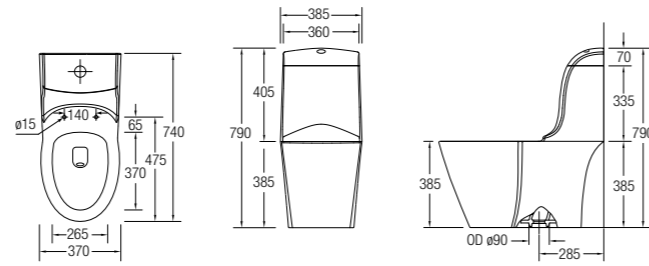

One Piece WCs

MICCA

Syphonic
WBSC950019WW

SPECIFICATIONS

- D 740 L x 385 W x 790 H mm
- R Fixed Bottom 285mm
- W WBTS800067WW
- W