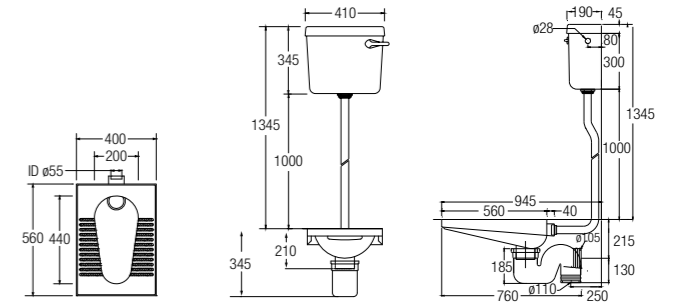

SPECIFICATIONS

- **D** 560 L x 400 W x 345 H mm
- **R** Fixed Bottom 250mm, Horizontal 130mm
- Includes integrated tread plates
- + Loose S-trap; Loose P-trap