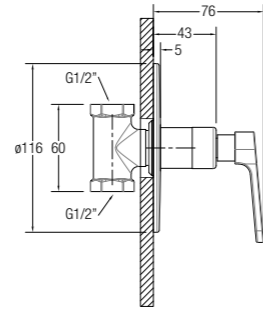

WBFA301402CP

FERMO-N CONCEALED SHOWER TAP

½" concealed shower tap

WBFA301406CP

NEW

FERMO-N 2-WAY BIB TAP

½" 2-way bib tap with screw collar and flange

WBFA300928CP