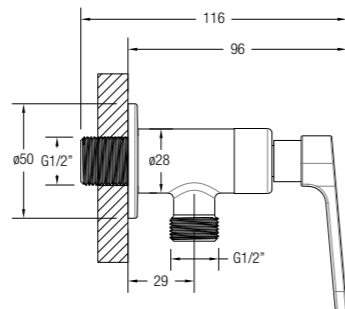

FERMO-N ANGLE VALVE

½" angle valve with wall flange

WBFA301405CP

NEW