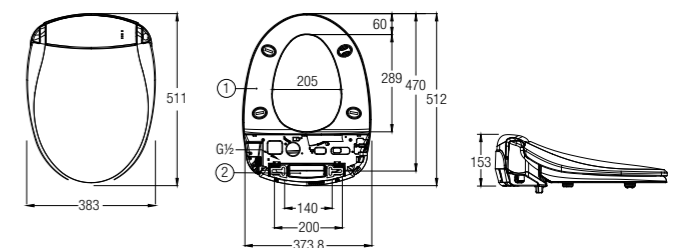

BS-72 ELONGATED AC

WBTS800077WW

SPECIFICATIONS ●
D 511 L x 383 W x 153 H mm
Requires power supply with
A 100V-120V / AC 200V-240V