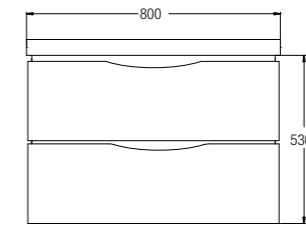

Bathroom Furniture

VICENZA 800
WBSC950148WW

SPECIFICATIONS ●
D 800 L x 500 W x 530 H mm
Includes basin

NEW