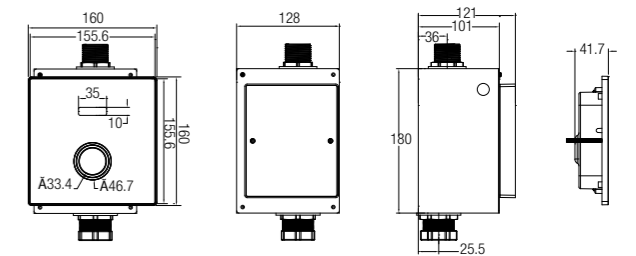

SPECIFICATIONS

- 320 L x 150 W x 615 H mm

WC Sensor Flush Valves

SENSOR WC FLUSH VALVE

WBFT400922CP

SPECIFICATIONS

Comes with override button with LED, AC (Box type)

SENSOR WC FLUSH VALVE