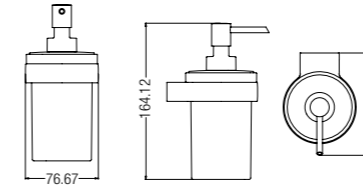

Pure

HANGER
WBBA100233CP

SOAP DISH
WBBA100234CP

SOAP DISPENSER
WBBA100237CP

TUMBLER
WBBA100236CP

TOWEL RING, 22.5x12.5CM
WBBA100242CP

TOWEL RING, 22.5x16.5CM
WBBA100243CP

GLASS SHELF 600MM
WBBA100235CP