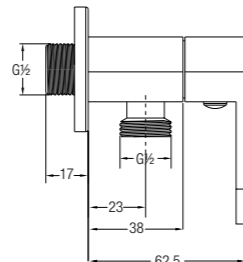

FERLA-N 1/2" ANGLE VALVE

Single lever 1/2" angle valve with flange

WBFA300771CP