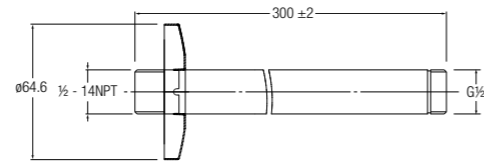

WBFA300664CP

BRASS SHOWER ARM AND FLANGE

Length: 400mm (square)

WBFA300707CP

BRASS CEILING SHOWER ARM AND FLANGE

Length: 300mm

WBFA300580CP

BRASS CEILING SHOWER ARM AND FLANGE