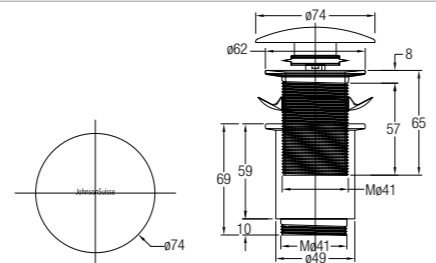

Chrome
Length: max 420mm

WBFT400993CP

Plastic Bottle Trap

Chrome
Length: max 226mm

WBFT400082CP

Designer Hand Push Pop-up Waste w/o Overflow

Chrome

WBFT400444CP