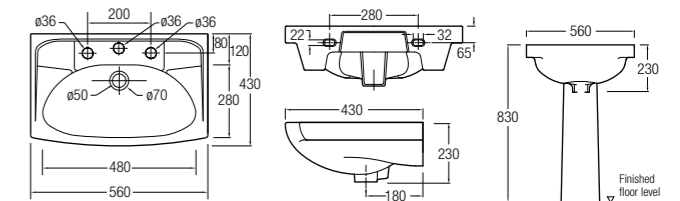

ROSSLARE 560

WBAARS200WW

SPECIFICATIONS ○○○

Ⓟ 560 L x 430 W x 230 H mm

⊕ Universal pedestal