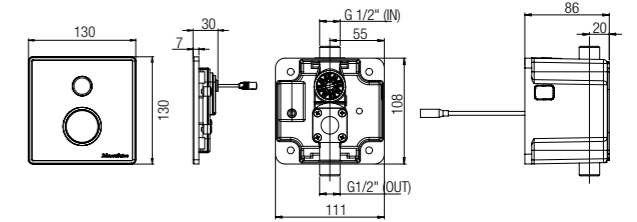

URINAL SENSOR FLUSH VALVE

WBFT401003CP
WBFT401009CP

NEW

SPECIFICATIONS
Comes with override button (electronic) with LED, AC (Box type)
✓✓✓