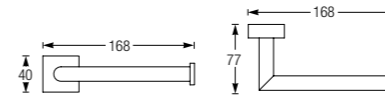

Vitreous China - Semi-Recessed

Rivoli