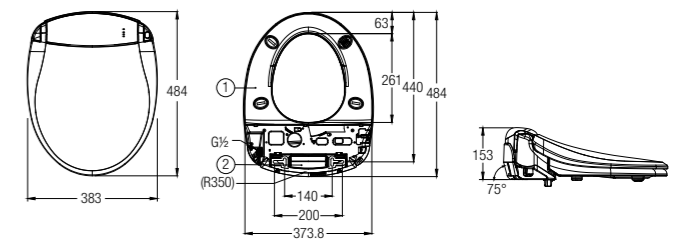

Electronic Bidet Seats

BS-72 ROUND AC

WBTS800076WW

SPECIFICATIONS ●
D 484 L x 383 W x 153 H mm
Requires power supply with
A 100V-120V / AC 200V-240V