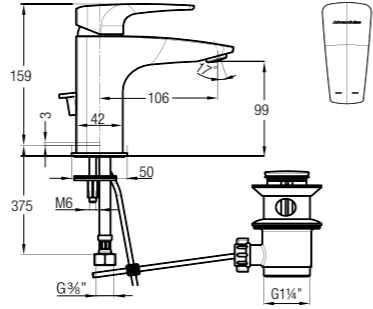

Single lever tall basin mixer

WBFA300510CP

Felino

FELINO BASIN MIXER

Single lever basin mixer with 1 1/4" pop-up waste

NEW

- WBFA301300CP
- ✓
- WBFA301300C3
- ✓✓✓

FELINO CONCEALED SHOWER TAP