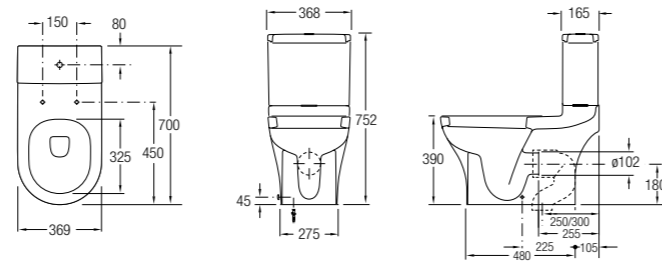

NEW

Wall-hung WCs

TERAMO

Washdown
WBSDTM010WW

SPECIFICATIONS

- D 535 L x 350 W x 365 H mm
- W WBTS800085WW
- W

VERVE

Washdown
WBVC950109WW