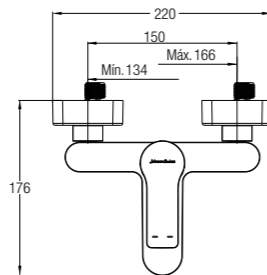

TRENTO WALL-MOUNTED BATH-SHOWER MIXER

Single lever wall-mounted bath-shower mixer without shower kit

NEW

- WBFA301330CP
- ✓
- WBFA301330C3
- ✓✓✓