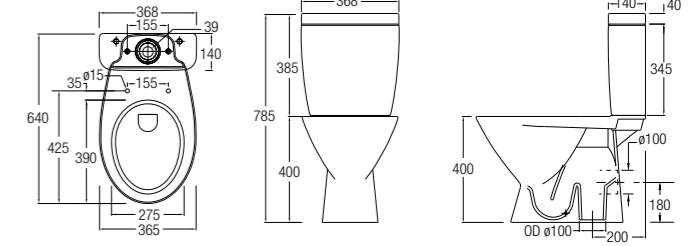

VERONA

Washdown
WBSEVE202WW (BO 150mm 6/3L)

SPECIFICATIONS

- **D** 670 L x 360 W x 775 H mm
- **R** Fixed Bottom 150mm
- WBTS800039WW

BERGAMO

Washdown
WBSEBO221WW (BO 200mm 6/3L)
WBSEBO121WW (HO 180mm 6/3L)

SPECIFICATIONS

- **D** 640 L x 368 W x 785 H mm
- **R** Fixed Bottom 200mm, Horizontal 180mm
- WBTS800103WW
- WBTS800102WW

CELICO

Washdown
WBSECB202WW (BO 200mm 6/3L)
WBSECB102WW (HO 185mm 6/3L)

SPECIFICATIONS

- **D** 670 L x 380 W x 788 H mm
- **R** Fixed Bottom 200mm, Horizontal 185mm
- WBTS800078WW
- WBTS800059WW

WIMBLEDON

Washdown Lever Activated
WBSEWB027WW (BO 190mm 6L, PRIME A Cistern)
WBSEWB028WW (BO 190mm 6L, PRIME B Cistern)
WBSEWB032WW (HO 185mm 6L, PRIME A Cistern)
WBSEWB033WW (HO 185mm 6L, PRIME B Cistern)

SPECIFICATIONS

- **D** 670 L x 410 W x 770 H mm
- **R** Fixed Bottom 190mm, Horizontal 185mm
- WBTS800039WW

WINDSOR 250

Washdown
WBSENW221WW (BO 250mm 6/3L)

SPECIFICATIONS

- **D** 690 L x 395 W x 770 H mm
- **R** Fixed Bottom 250mm, Horizontal 185mm
- WBTS800039WW

LUTON

Washdown
WBSELT221WW (BO 180mm 6/3L)
WBSELT121WW (HO 185mm 6/3L)

SPECIFICATIONS

- **D** 650 L x 365 W x 785 H mm
- **R** Fixed Bottom 180mm, Horizontal 185mm
- WBTS800039WW
- WBTS800056WW

WINDSOR MKII

Washdown
WBSEWR029WW (BO 190mm 6/3L)
WBSEWR030WW (HO 185mm 6/3L)

SPECIFICATIONS

- **D** 670 L x 395 W x 785 H mm
- **R** Fixed Bottom 190mm, Horizontal 185mm
- WBTS800039WW

BERGAMO SQUARE

Washdown
WBSEBQ221WW (BO 200mm 6/3L)

SPECIFICATIONS

- **D** 635 L x 365 W x 770 H mm
- **R** Fixed Bottom 200mm
- WBTS800123WW