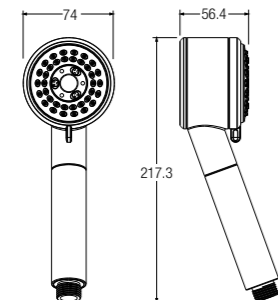

CORAL HAND SHOWER

Three functions

WBFA300722CP

SPECIFICATIONS