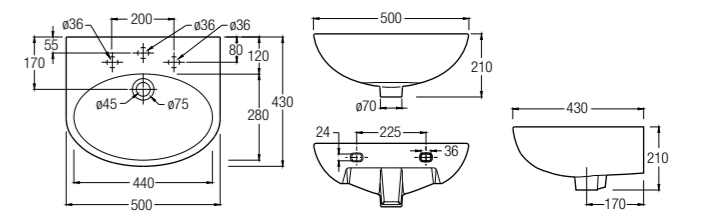

BOSTON 500

WBSABS200WW

SPECIFICATIONS ○○○
D 500 L x 430 W x 210 H mm
+ Half pedestal / Universal pedestal