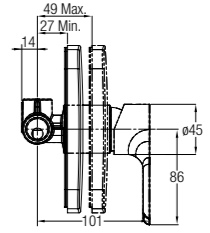

TRENTO CONCEALED SHOWER TAP

Single lever concealed shower tap

NEW

- WBFA301318CP
- WBFA301322CP