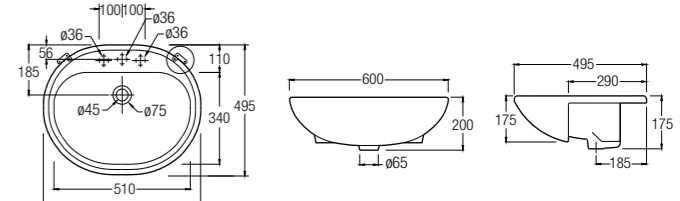

Semi-recessed Basins

WINDSOR

WBSAWR400WW

SPECIFICATIONS ○○○

Ⓟ 600 L x 495 W x 200 H mm