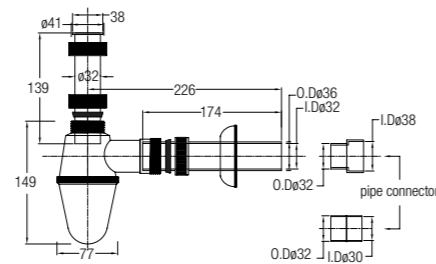

Plastic Bottle Trap

Chrome
Length: max 226mm

WBFT400082CP