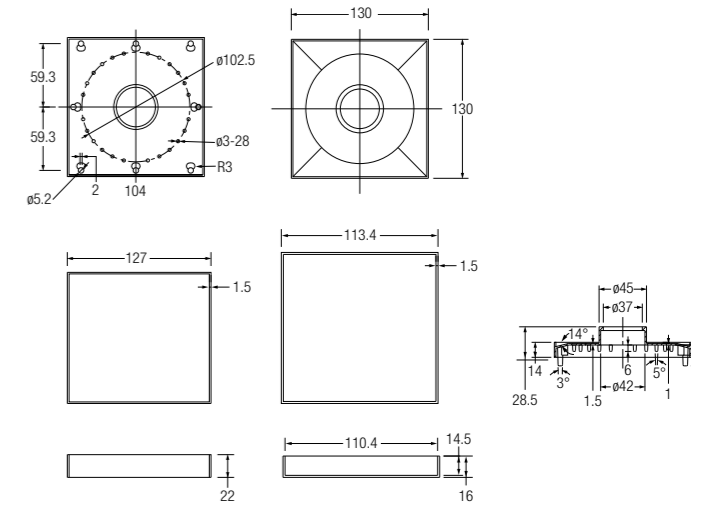

Stainless Steel Floor Trap

Size: 150x150mm

WBFT400918XX

Bathroom Accessories

Vitreous China - Screw-to-wall Alpina Series

ROBE HOOK
WBSLRH000WW

SOAP DISH
WBFLST000WW

SOAP AND SPONGE HOLDER
WBSLSH000WW