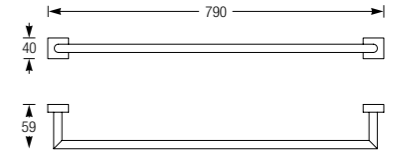

PAPER HOLDER WITHOUT LID
WBBA100164CP

TOILET ROLL HOLDER
WBSRTE000WW

SPARE PAPER HOLDER
WBBA100163CP

TOWEL BAR 790MM
WBBA100160CP

DOUBLE TOWEL BAR 790MM
WBBA100161CP

TRIPLE TOWEL RAIL (SWIVEL)
WBBA100171CP