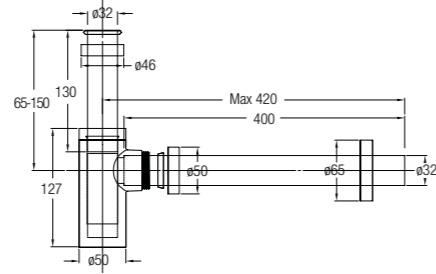

Complementary Products

Complementary Products

BRASS PREMIUM BOTTLE TRAP

Chrome
Length: max 420mm

WBFT300992CP