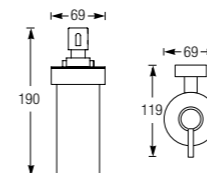

Rivoli

ROBE HOOK
WBBA100165CP

ROBE HOOK SET 3 (SWIVEL)
WBBA100166CP

DOUBLE BATH TOWEL SHELF
WBBA100177CP

SOAP BASKET
WBBA100169CP

SOAP DISH HOLDER
WBBA100167CP

TOWEL RING
WBBA100168CP

SOAP DISPENSER
WBBA100170CP