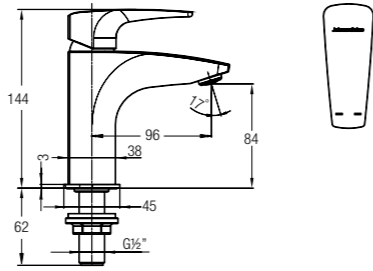

FELINO BASIN PILLAR TAP

Single lever 1/2" basin pillar tap

NEW

- WBFA301301CP
- ✓
- WBFA301301C3
- ✓✓✓