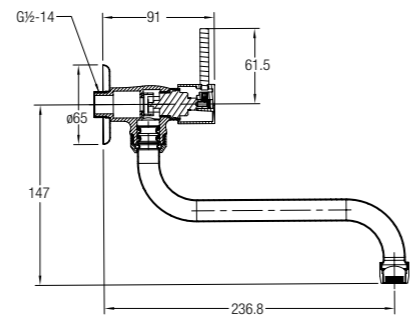

TREVI ANGLE VALVE

½" angle valve with flange

WBFA300593CP

TREVI WALL-MOUNTED ABLUTION TAP

½" wall-mounted abluion tap with flange

WBFA300752CP

TREVI DECK-MOUNTED SINK TAP

½" deck-mounted sink tap with swivel spout