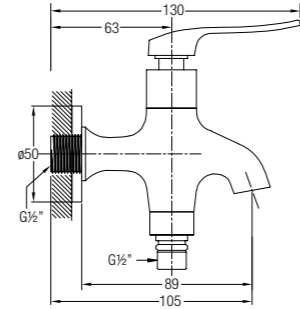

WBFA301402CP

FERMO-N CONCEALED SHOWER TAP

½" concealed shower tap

WBFA301406CP

NEW

FERMO-N 2-WAY BIB TAP

½" 2-way bib tap with screw collar and flange

WBFA300928CP