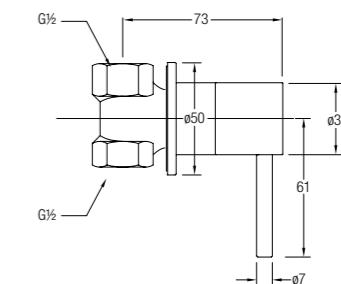

TREVI CONCEALED STOP VALVE

1/2" concealed stop valve with flange

WBFA300594CP