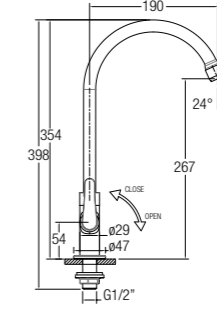

FERMO-N DECK-MOUNTED SINK TAP

½" deck-mounted sink tap with swivel (round) spout

WBFA301403CP

NEW