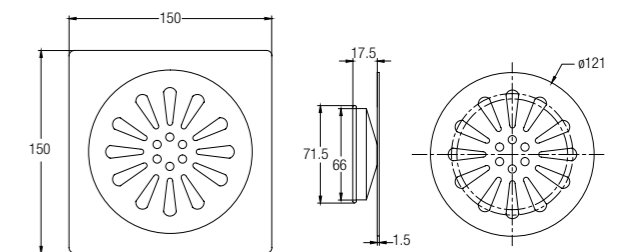

Stainless Steel Floor Trap

Size: 150x150mm

WBFT400918XX

Bathroom Accessories

Vitreous China - Screw-to-wall Alpina Series

ROBE HOOK
WBSLRH000WW

SOAP DISH
WBFLST000WW

SOAP AND SPONGE HOLDER
WBSLSH000WW