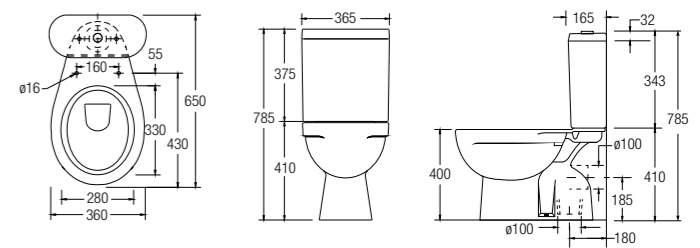

VERONA

Washdown
WBSEVE202WW (BO 150mm 6/3L)

SPECIFICATIONS

- **D** 670 L x 360 W x 775 H mm
- **R** Fixed Bottom 150mm
- WBTS800039WW

BERGAMO

Washdown
WBSEBO221WW (BO 200mm 6/3L)
WBSEBO121WW (HO 180mm 6/3L)

SPECIFICATIONS

- **D** 640 L x 368 W x 785 H mm
- **R** Fixed Bottom 200mm, Horizontal 180mm
- WBTS800103WW
- WBTS800102WW

CELICO

Washdown
WBSECB202WW (BO 200mm 6/3L)
WBSECB102WW (HO 185mm 6/3L)

SPECIFICATIONS

- **D** 670 L x 380 W x 788 H mm
- **R** Fixed Bottom 200mm, Horizontal 185mm
- WBTS800078WW
- WBTS800059WW

WIMBLEDON

Washdown Lever Activated
WBSEWB027WW (BO 190mm 6L, PRIME A Cistern)
WBSEWB028WW (BO 190mm 6L, PRIME B Cistern)
WBSEWB032WW (HO 185mm 6L, PRIME A Cistern)
WBSEWB033WW (HO 185mm 6L, PRIME B Cistern)

SPECIFICATIONS

- **D** 670 L x 410 W x 770 H mm
- **R** Fixed Bottom 190mm, Horizontal 185mm
- WBTS800039WW

WINDSOR 250

Washdown
WBSENW221WW (BO 250mm 6/3L)

SPECIFICATIONS

- **D** 690 L x 395 W x 770 H mm
- **R** Fixed Bottom 250mm, Horizontal 185mm
- WBTS800039WW

LUTON

Washdown
WBSELT221WW (BO 180mm 6/3L)
WBSELT121WW (HO 185mm 6/3L)

SPECIFICATIONS

- **D** 650 L x 365 W x 785 H mm
- **R** Fixed Bottom 180mm, Horizontal 185mm
- WBTS800039WW
- WBTS800056WW

WINDSOR MKII

Washdown
WBSEWR029WW (BO 190mm 6/3L)
WBSEWR030WW (HO 185mm 6/3L)

SPECIFICATIONS

- **D** 670 L x 395 W x 785 H mm
- **R** Fixed Bottom 190mm, Horizontal 185mm
- WBTS800039WW

BERGAMO SQUARE

Washdown
WBSEBQ221WW (BO 200mm 6/3L)

SPECIFICATIONS

- **D** 635 L x 365 W x 770 H mm
- **R** Fixed Bottom 200mm
- WBTS800123WW