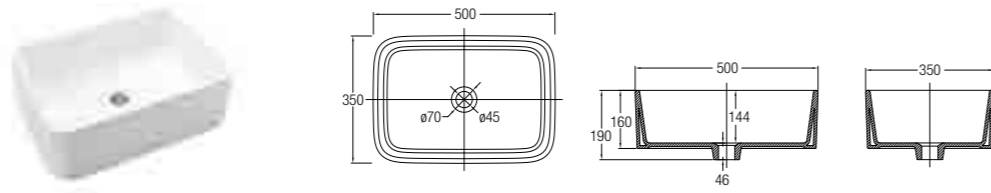

SPECIFICATIONS ●
D 590 L x 485 W x 215 H mm

YALE
WBAAYL100WW

SPECIFICATIONS ○○○
D 580 L x 415 W x 210 H mm

CELICO RECTANGULAR
WBVC950095WW

SPECIFICATIONS ●
D 500 L x 350 W x 190 H mm

TREZZO 485
WBAATZ100WW