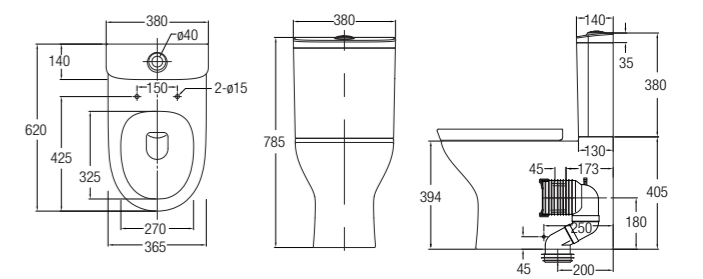

TRIESTE

Washdown
WBSC950078WW (BO 200mm 6/3L)
WBSC950079WW (HO 180mm 6/3L)

1. **SPECIFICATIONS**
2. **D** 620 L x 380 W x 785 H mm
   - **R** Fixed Bottom 200mm, Horizontal 180mm
   - WBTS800095WW