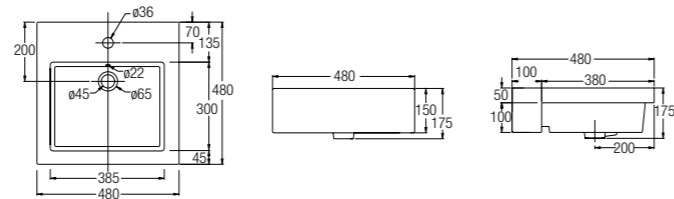

TREZZO 480
WBAATZ201WW

SPECIFICATIONS ●
D 480 L x 480 W x 175 H mm