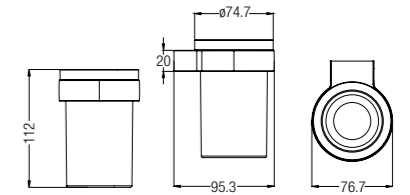

Pure

HANGER
WBBA100233CP

SOAP DISH
WBBA100234CP

SOAP DISPENSER
WBBA100237CP

TUMBLER
WBBA100236CP

TOWEL RING, 22.5x12.5CM
WBBA100242CP

TOWEL RING, 22.5x16.5CM
WBBA100243CP

GLASS SHELF 600MM
WBBA100235CP