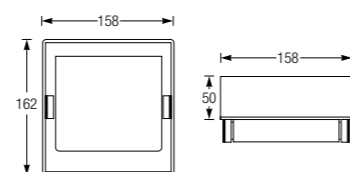

SEMI-RECESSED TOILET ROLL HOLDER WITH COVER
WBBA100127CP