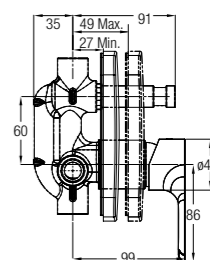

TRENTO CONCEALED BATH-SHOWER MIXER

Single lever concealed bath-shower mixer

NEW

- WBFA301319CP
- WBFA301320CP