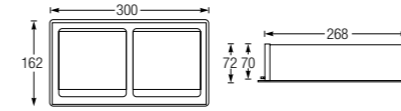

DOUBLE SEMI-RECESSED TOILET ROLL HOLDER (HORIZONTAL) WITH COVER
WBBA100128CP