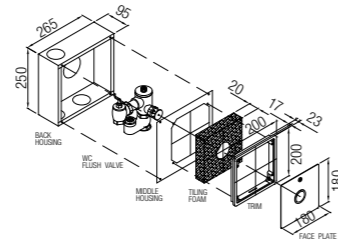

WBFT401000CP (External plate)
 WBFT401006CP (Built-in body)

SPECIFICATIONS

Comes with override button with LED, AC (Box type)

NEW

WC Manual Flush Valves

MANUAL WC FLUSH VALVE

WBFT400926CP

SPECIFICATIONS
Comes with push button (Box type)