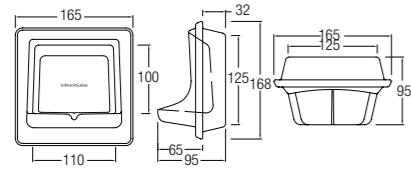

TOILET ROLL HOLDER
WBSRTE000WW

Vitreous China - Semi-Recessed