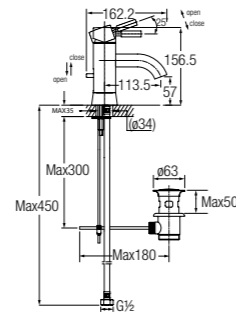

Ferrara

FERRARA BASIN MIXER

Single lever basin mixer with 1 1/4" pop-up waste

WBFA300550CP