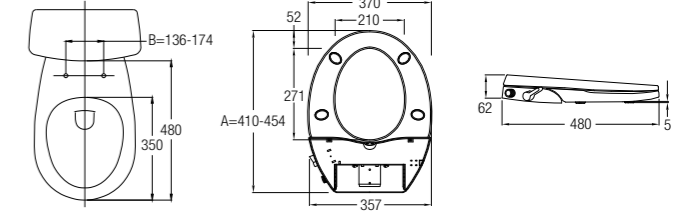

Bidet Seats

Manual Bidet Seat

MANUAL BIDET SEAT, ROUND

WBTS800110WW

SPECIFICATIONS ●
D 480 L x 370 W x 62 H mm