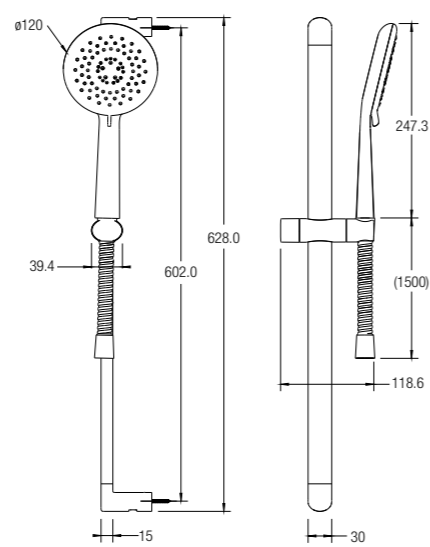

BERING SHOWER KIT SET

Hand shower (Three functions)
1.75m flexible hose
602mm slide bar

WBFA301079CP

FLEXIBLE HOSE

Stainless steel reinforced flexible hose
Length: 200mm

WBFA300712CP

FLEXIBLE HOSE

Stainless steel reinforced flexible hose
Length: 300mm

WBFA300713CP