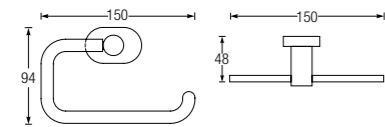

GLASS SHELF
WBBA100172CP

Forli

DOUBLE ROBE HOOK
WBBA100156CP

SOAP DISH
WBBA100155CP

TOWEL RING
WBBA100157CP

PAPER HOLDER WITH LID
WBBA100152CP

PAPER HOLDER WITHOUT LID
WBBA100154CP

SPARE PAPER HOLDER
WBBA100153CP