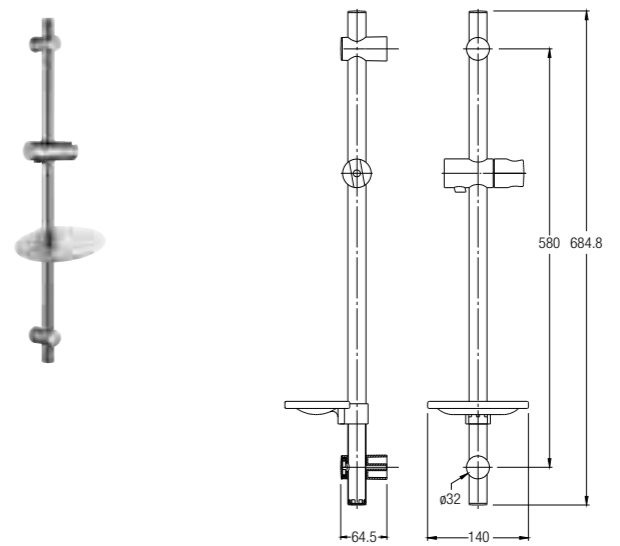

SLIDING BAR

With soap dish
Length: 600mm
Size: Ø25mm (round)

WBFA300581CP

Wall Brackets

FIXED WALL BRACKET

Fixed wall bracket for hand shower

WBFA300585CP

SWIVEL WALL BRACKET