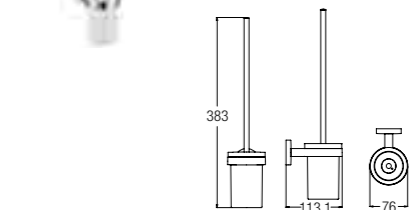

PAPER HOLDER WITHOUT COVER LEFT
WBBA100263CP

PAPER HOLDER WITHOUT COVER RIGHT
WBBA100262CP

TOWEL RACK 600MM
WBBA100265CP

TOWEL RACK 800MM
WBBA100266CP

TOWEL SHELF
WBBA100267CP

TOILET BRUSH
WBBA100269CP

TUMBLER HOLDER
WBBA100260CP