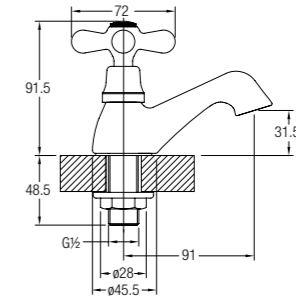

TOSCANA LONG BIB TAP

½" long bib tap with flange

WBFA300543CP

TOSCANA WASHING MACHINE TAP

½" washing machine tap with screw collar and flange

WBFA300590CP

TOSCANA 2-WAY BIB TAP

2-way bib tap with screw collar and flange