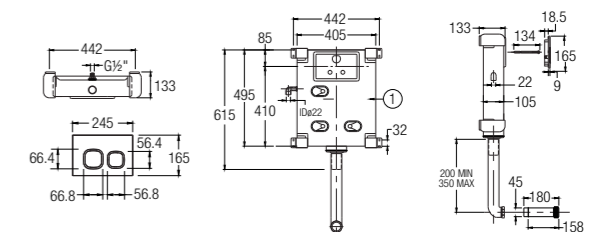

SPECIFICATIONS

6/3L flushing capacity in white actuator