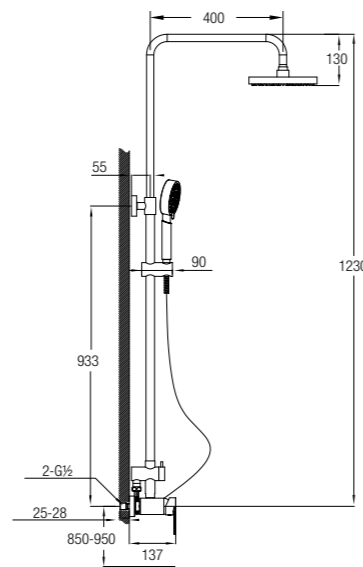

Shower Columns

GAVI SHOWER COLUMN

Single lever wall-mounted shower mixer column

WBFA300689CP