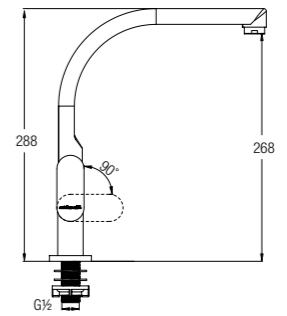

FERLA-N DECK-MOUNTED SINK TAP (CURVE)

Single lever 1/2" deck-mounted sink tap with swivel (curve) spout

WBFA300774CP