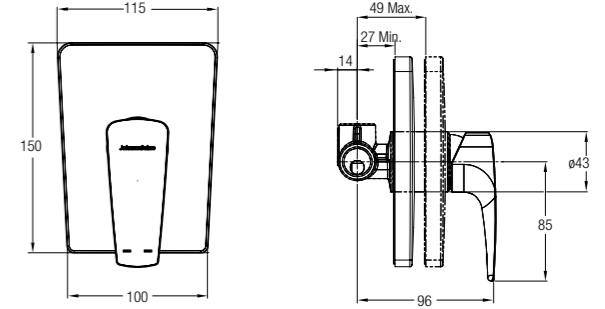

- WBFA301303CP
- WBFA301322CP