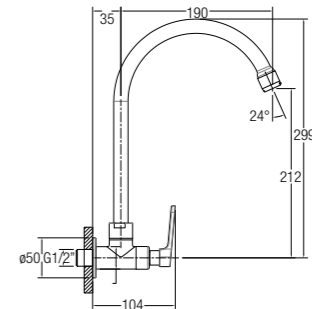

NEW

FERMO-N WALL-MOUNTED SINK TAP

½" wall-mounted sink tap with swivel (round) spout

WBFA301404CP

NEW

Sensor Taps

SENSOR TAP

Deck-mounted sensor basin tap - DC