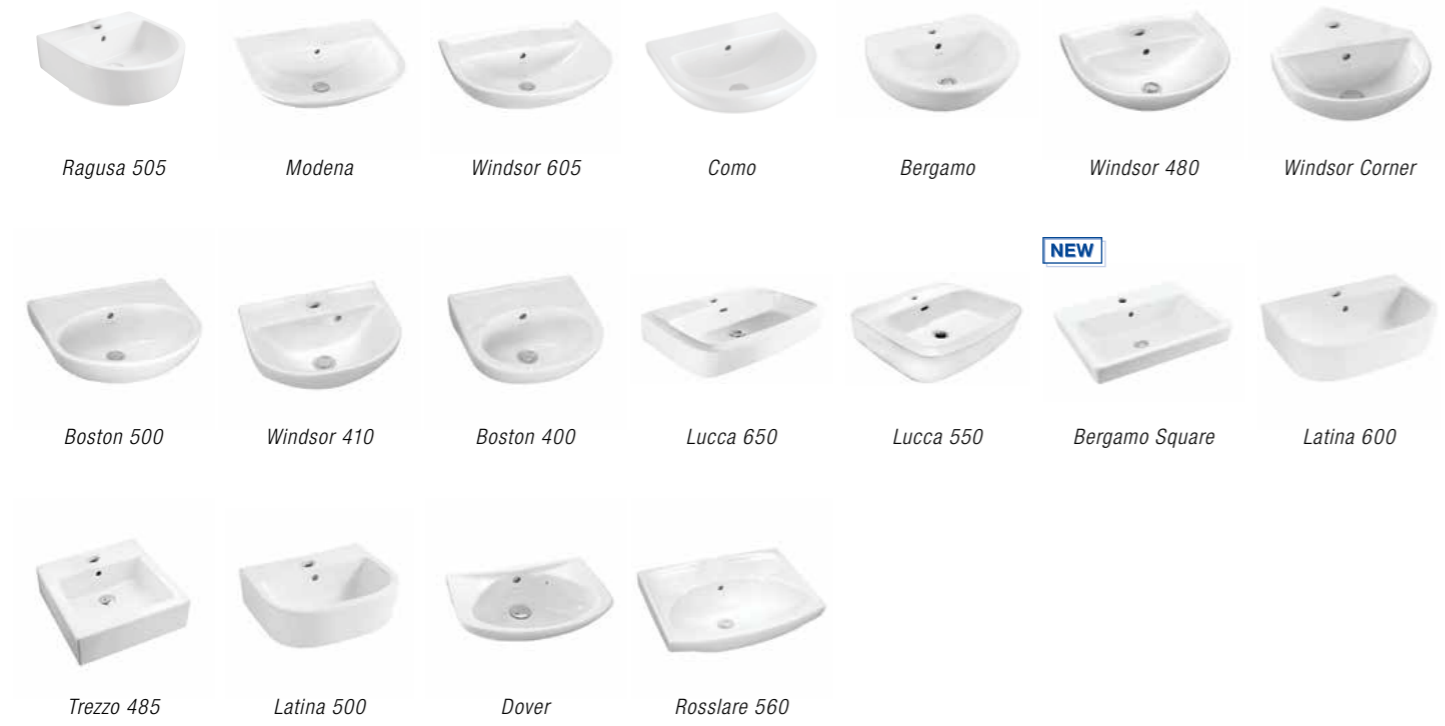

OVERVIEW OF BASINS

Wall-hung Basins page 11