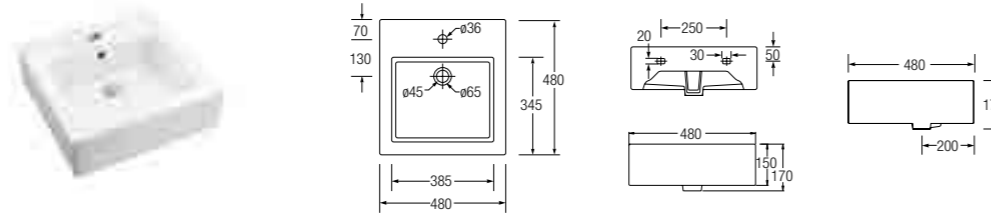

TREZZO 485
WBAATZ100WW

SPECIFICATIONS ●
D 480 L x 480 W x 170 H mm