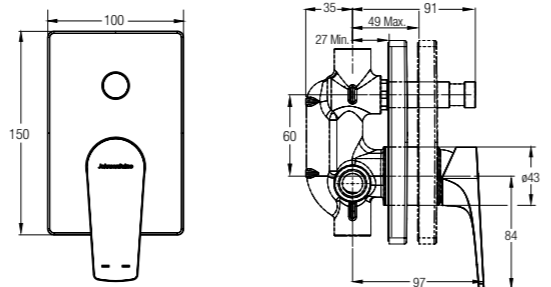

WBFA301308CP
WBFA301322CP

NEW

MISANO CONCEALED BATH-SHOWER MIXER

Single lever concealed bath-shower mixer

WBFA301309CP
WBFA301320CP

NEW

MISANO DECK-MOUNTED SINK MIXER

Single lever 1/2" deck-mounted sink mixer with swivel spout