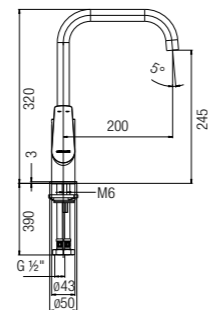

WBFA301333CP
WBFA301333C3

NEW

TREVI BASIN PILLAR TAP

1/2" basin pillar tap

WBFA300592CP

TREVI CONCEALED SHOWER TAP

1/2" concealed shower tap with 100mm flange

WBFA300736CP