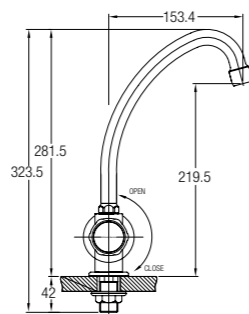

RAVENNA DECK-MOUNTED SINK TAP
Deck-mounted sink tap with swivel spout

WBFA300522CP