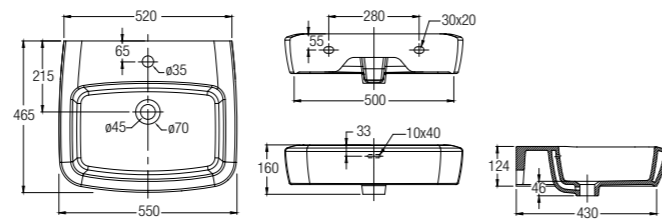

LUCCA 650

WBSAC950131WW

SPECIFICATIONS ●
 D 650 L x 470 W x 155 H mm

LUCCA 550

WBSA950130WW

SPECIFICATIONS ●

Ⓟ 550 L x 465 W x 160 H mm

BERGAMO SQUARE