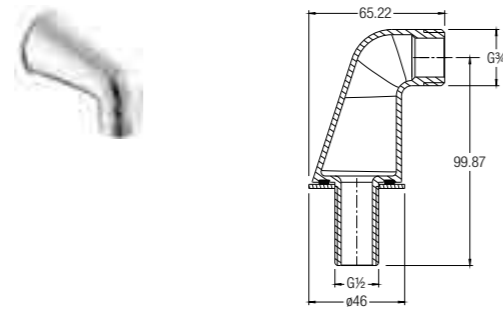

Pillar Leg

PILLAR LEG

Pillar leg for bath-shower mixer 3/4"

WBFA300666CP