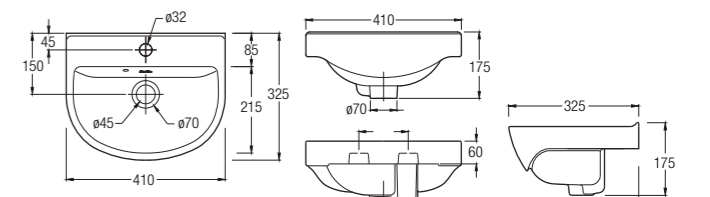

WBSABS200WW

SPECIFICATIONS ○○○
 D 500 L x 430 W x 210 H mm
 + Half pedestal / Universal pedestal

WINDSOR 410

WBSAWR111WW

SPECIFICATIONS ●
 D 410 L x 325 W x 175 H mm

BOSTON 400

WBSABS100WW

SPECIFICATIONS ○○○
 D 400 L x 365 W x 190 H mm