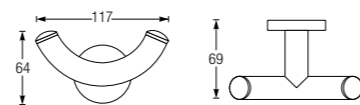

WALL MOUNTED COSMETIC MIRROR 8"
WBBA100126CP

GDC990100 WALL TOILET BRUSH
WBBA100270CP

GDC990101 FLOOR TOILET BRUSH
WBBA100271CP

Commercial Products

ROBE HOOK
WBBA100132CP

DOUBLE ROBE HOOK
WBBA100133CP

GDC990105 WALL SOAP DISPENSER
WBBA100272CP