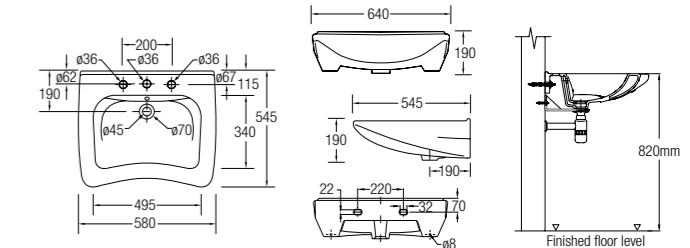

Handicap / Clinical Wall-hung Basins

HANDICAP
WBSAHC000WW

1. **SPECIFICATIONS** ○○○
2. **D** 640 L x 545 W x 190 H mm