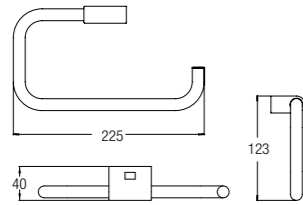

Pure

HANGER
WBBA100233CP

SOAP DISH
WBBA100234CP

SOAP DISPENSER
WBBA100237CP

TUMBLER
WBBA100236CP

TOWEL RING, 22.5x12.5CM
WBBA100242CP

TOWEL RING, 22.5x16.5CM
WBBA100243CP

GLASS SHELF 600MM
WBBA100235CP