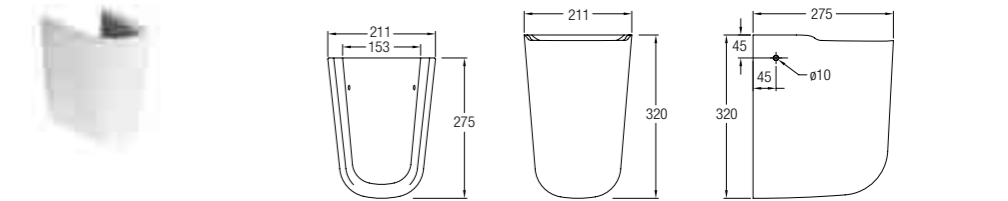

Pedestals

LATINA / RAGUSA HALF PEDESTAL
WBSC950051WW

SPECIFICATIONS ●
D 275 L x 211 W x 320 H mm