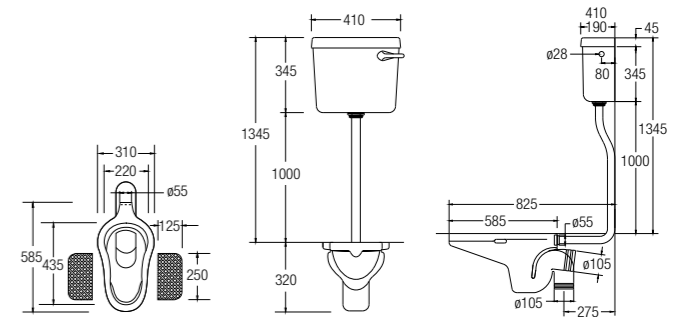

SPECIFICATIONS

- **D** 585 L x 310 W x 320 H mm
- **R** Fixed Bottom 275mm
- Includes integrated S-trap
- + Tread plates