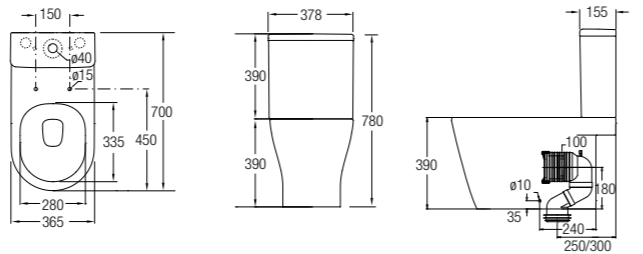

SIENNA

Washdown
WBSESN110WW (BO 250mm 4.5/3L)
WBSESN111WW (BO 300mm 4.5/3L)
WBSESN112WW (HO 180mm 4.5/3L)

1. **SPECIFICATIONS**
2. **D** 700 L x 378 W x 780 H mm
   - **R** Fixed Bottom 250/300mm, Horizontal 180mm
   - WBTS800020WW

NEW