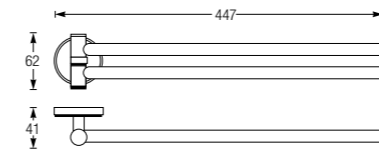

DOUBLE TOWEL RAIL (SWIVEL)
WBBA100121CP