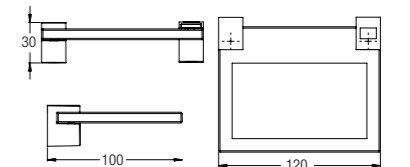

PAPER HOLDER WITH COVER
WBBA100239CP

PAPER HOLDER WITHOUT COVER
WBBA100238CP

Design

TOWEL RACK 600MM
WBBA100240CP

GYRATORY TOWEL RACK
WBBA100241CP

HANGER
WBBA100246CP

SOAP DISH
WBBA100247CP

TOWEL SHELF
WBBA100244CP