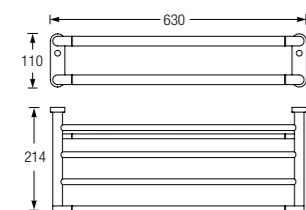

DOUBLE BATH TOWEL SHELF
WBBA100176CP