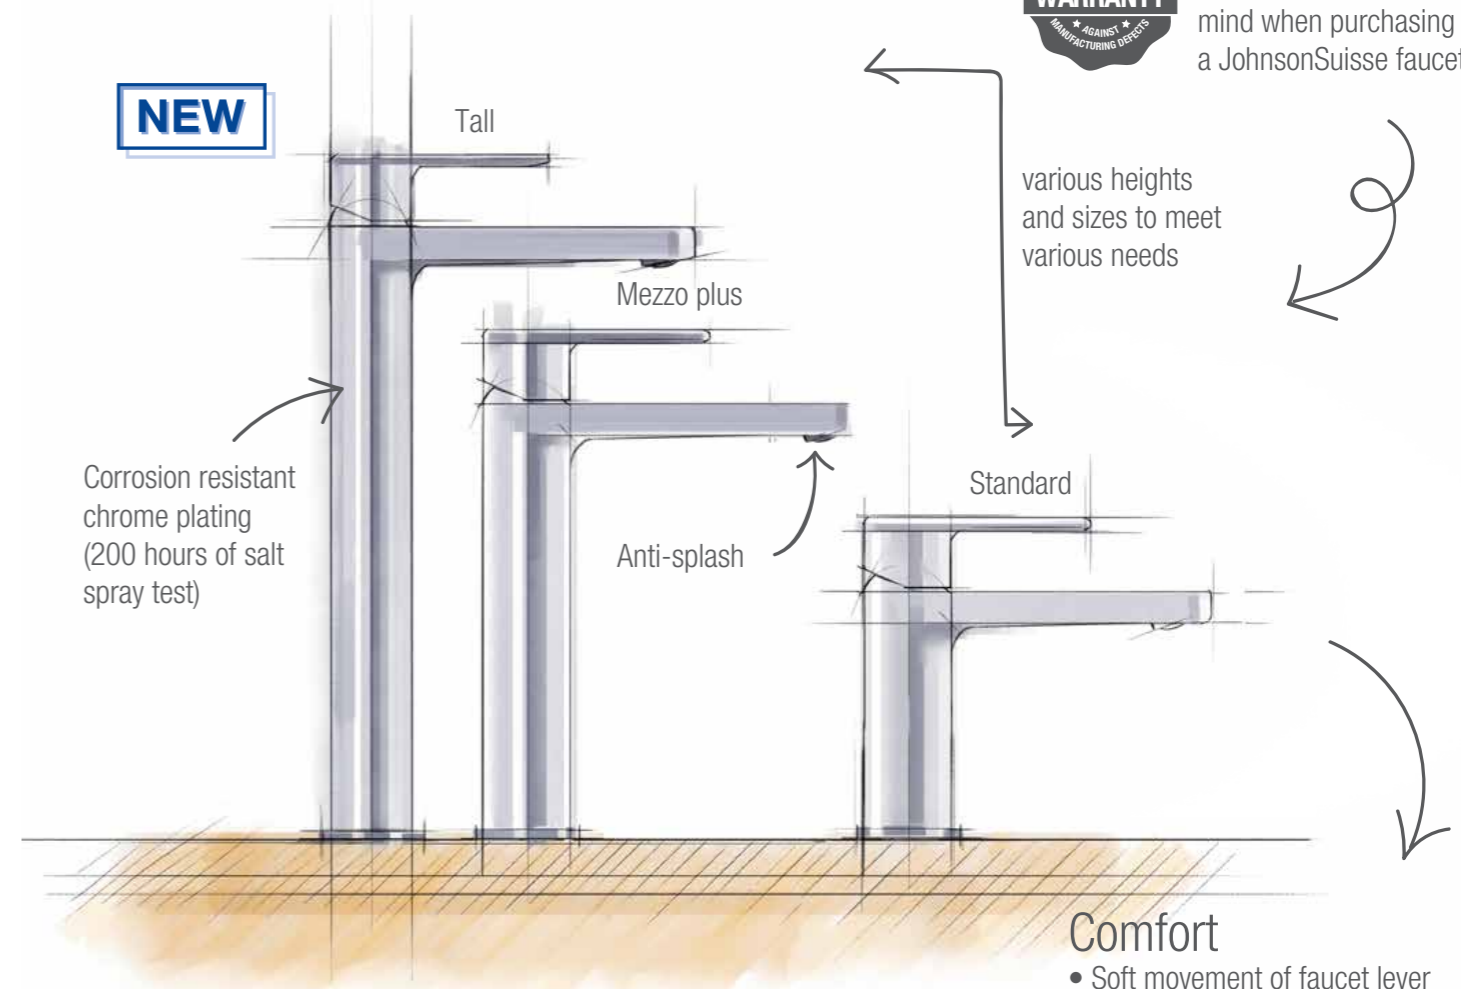

Sensor Taps page 84

Self-closing Tap page 85

FEATURES of Faucets

5-Years Warranty
against manufacturing defects. Have peace of mind when purchasing a JohnsonSuisse faucet

various heights and sizes to meet various needs

Corrosion resistant chrome plating (200 hours of salt spray test)

Anti-splash

Reliability

- Designed, engineered, manufactured and tested by the Roca Group
- Developed under stringent quality control processes
- Complies with PUB

Health

- Lead-free
- Non-hazardous alloy material approved under the "European Positive List"

1. Made of DZR Brass Material
2. Complies with PUB

Sustainability

1. Innovative water-saving features
2. Aerated water stream prevents splashing
   - A wide range of flow restrictors are available
3. Sustainable manufacturing processes
4. Made with maximum respect and consideration for the environment

Comfort

- Soft movement of faucet lever
- Multiple heights to suit different preferences (Standard/Mezzo plus/Tall)
- Multiple combinations of designs and functions available

Durability

1. High quality ceramic disc cartridge
2. Endurance tested against European standards (500,000 cycles of cartridge)
3. High quality chrome plating
4. High corrosion resistance and long lasting shine (200 hours of salt spray test)