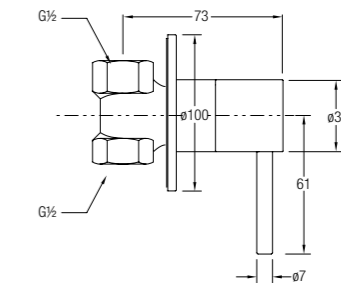

WBFA301333CP
WBFA301333C3

NEW

TREVI BASIN PILLAR TAP

1/2" basin pillar tap

WBFA300592CP

TREVI CONCEALED SHOWER TAP

1/2" concealed shower tap with 100mm flange

WBFA300736CP