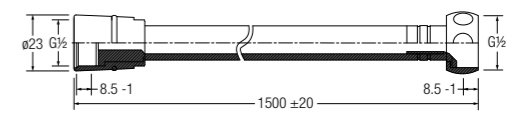

FLEXIBLE HOSE

PVC shower hose in silver colour
Length: 1.5m

WBFA300756XX