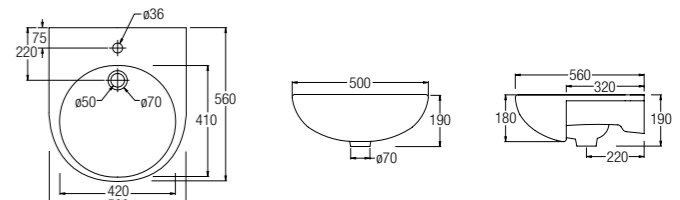

AROSA

WBAARA201WW

SPECIFICATIONS ●

Ⓟ 500 L x 560 W x 190 H mm