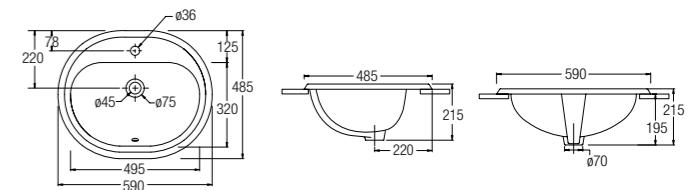

CELICO
WBAACB100WW

SPECIFICATIONS ●
D 485 L x 485 W x 195 H mm

YORK
WBAAYK100WW

SPECIFICATIONS ●
D 555 L x 420 W x 210 H mm

TORINO
WBAATR100WW

SPECIFICATIONS ●
D 625 L x 375 W x 175 H mm

Overcounter Basins

MORITZ
WBAAMZ101WW