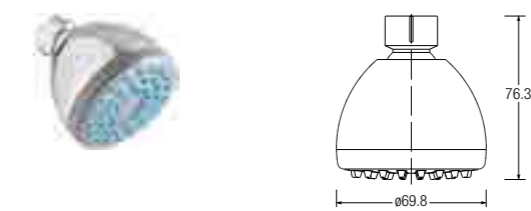

OCEAN II FIXED SHOWER HEAD

Single function

WBFA300571CP

SPECIFICATIONS