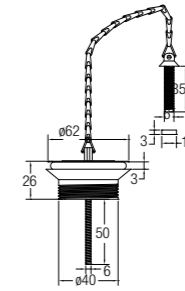

32mm Basin Waste, Plug & Chain

WBFT400225XX