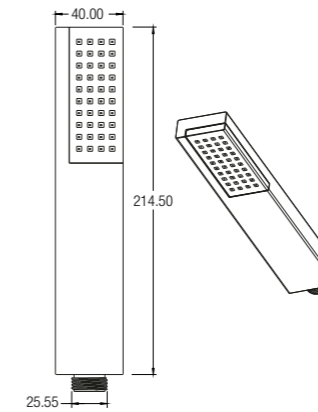

WBFA301075CP

SPECIFICATIONS

FLORES HAND SHOWER

Single function

WBFA301071CP

SPECIFICATIONS

ARCTIC II HAND SHOWER

Single function