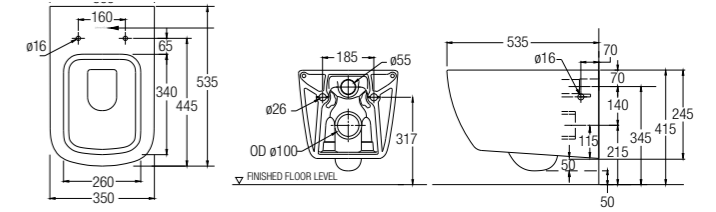

NEW

Wall-hung WCs

TERAMO

Washdown
WBSDTM010WW

SPECIFICATIONS

- D 535 L x 350 W x 365 H mm
- W WBTS800085WW
- W

VERVE

Washdown
WBVC950109WW