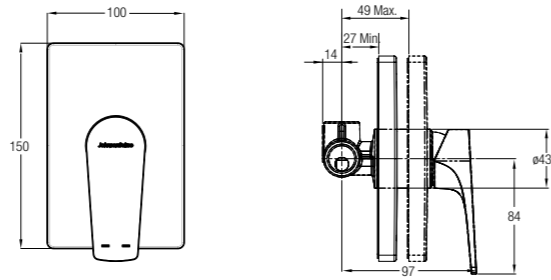

MISANO CONCEALED SHOWER TAP

Single lever concealed shower tap

WBFA301308CP
WBFA301322CP

NEW