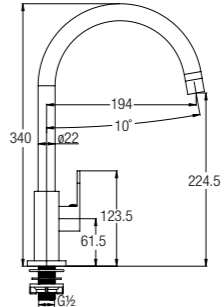

FERLA-N DECK-MOUNTED SINK TAP (ROUND)

Single lever 1/2" deck-mounted sink tap with swivel (round) spout

WBFA300772CP