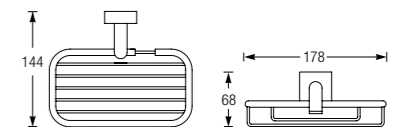

Rivoli

ROBE HOOK
WBBA100165CP

ROBE HOOK SET 3 (SWIVEL)
WBBA100166CP

DOUBLE BATH TOWEL SHELF
WBBA100177CP

SOAP BASKET
WBBA100169CP

SOAP DISH HOLDER
WBBA100167CP

TOWEL RING
WBBA100168CP

SOAP DISPENSER
WBBA100170CP