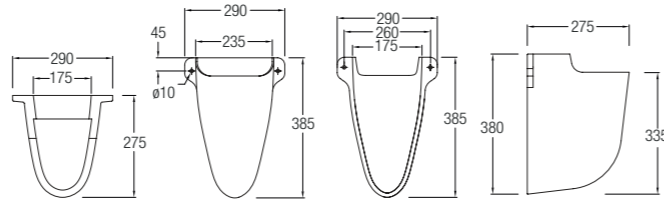

SPECIFICATIONS ●
D 278 L x 215 W x 350 H mm

COMO
HALF PEDESTAL
WBSBCM000WW

SPECIFICATIONS
 D 275 L x 225 W x 350 H mm

HALF PEDESTAL
WBSBHP000WW

SPECIFICATIONS
 D 275 L x 290 W x 385 H mm

UNIVERSAL
FULL PEDESTAL
WBABUN000WW