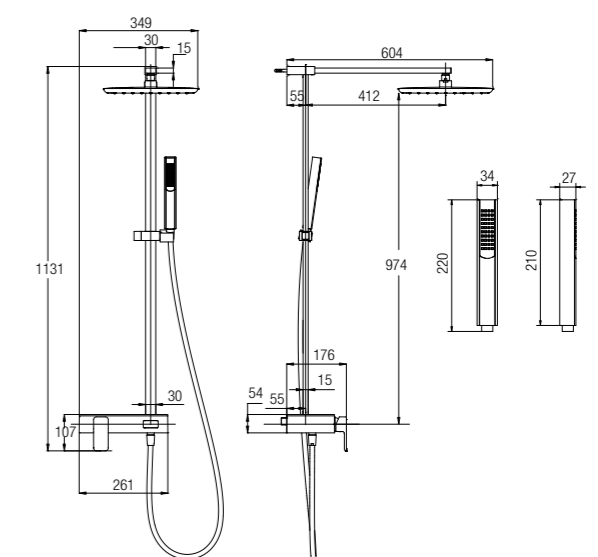

SHOWER COLUMN

Single lever wall-mounted shower mixer column with panel and button diverter

WBFA301216CP

NEW