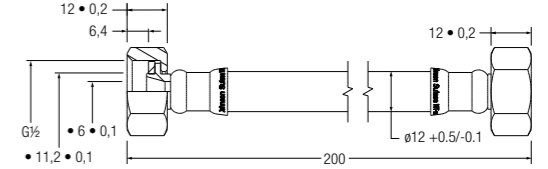

FLEXIBLE HOSE

Stainless steel reinforced flexible hose
Length: 200mm

WBFA300712CP