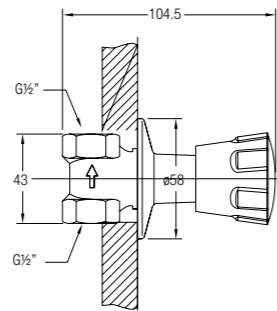

RAVENNA STOP VALVE
1/2" stop valve with flange

WBFA300524CP