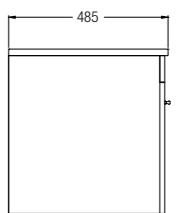

TREVISO 700
WBSC950146WW

SPECIFICATIONS ●
D 700 L x 485 W x 480 H mm
Includes basin

NEW