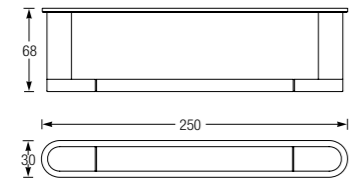

GLASS SHELF
WBBA100172CP

Forli

DOUBLE ROBE HOOK
WBBA100156CP

SOAP DISH
WBBA100155CP

TOWEL RING
WBBA100157CP

PAPER HOLDER WITH LID
WBBA100152CP

PAPER HOLDER WITHOUT LID
WBBA100154CP

SPARE PAPER HOLDER
WBBA100153CP