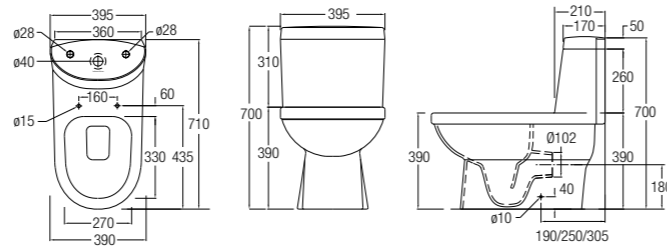

SPECIFICATIONS

- D 710 L x 395 W x 700 H mm
- R Fixed Bottom 190/250/305mm, Horizontal 180mm
- W WBTS800078WW
- W WBTS800059WW
- W