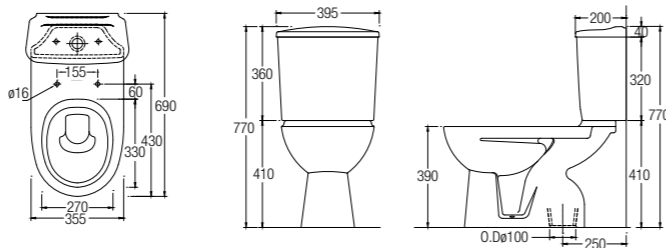

SPECIFICATIONS

- D** 670 L x 410 W x 770 H mm
- R** Fixed Bottom 190mm, Horizontal 185mm
- WBTS800039WW
-  

WINDSOR 250

Washdown
WBSENW221WW (BO 250mm 6/3L)

SPECIFICATIONS

- D** 690 L x 395 W x 770 H mm
- R** Fixed Bottom 250mm, Horizontal 185mm
- WBTS800039WW
-  