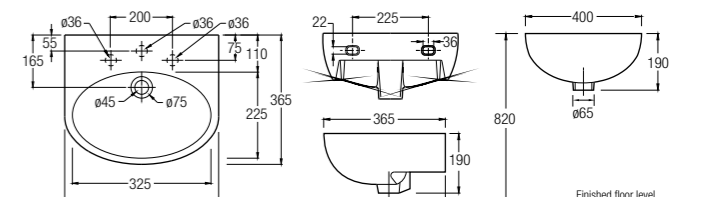

WBSABS200WW

SPECIFICATIONS ○○○
 D 500 L x 430 W x 210 H mm
 + Half pedestal / Universal pedestal

WINDSOR 410

WBSAWR111WW

SPECIFICATIONS ●
 D 410 L x 325 W x 175 H mm

BOSTON 400

WBSABS100WW

SPECIFICATIONS ○○○
 D 400 L x 365 W x 190 H mm