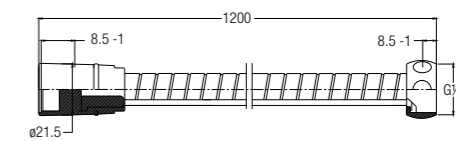

HAND BIDET NOZZLE

With 1.2M flexible hose without wall bracket

WBFA300941CP