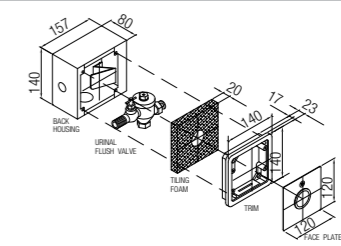

Urinal Manual Flush Valves

URINAL MANUAL FLUSH VALVE

WBFT400927CP

SPECIFICATIONS
Comes with push button (Box type)
✓✓