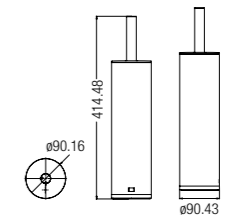

GDC990101 FLOOR TOILET BRUSH
WBBA100271CP