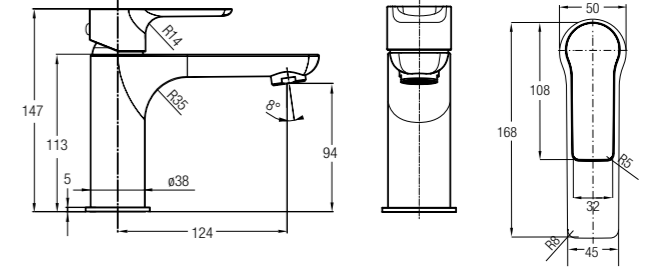

Faucets

Trento

TRENTO BASIN MIXER

Single lever basin mixer with
1¼" hand push pop-up waste

NEW

WBFA301315CP

- WBFA301315C3