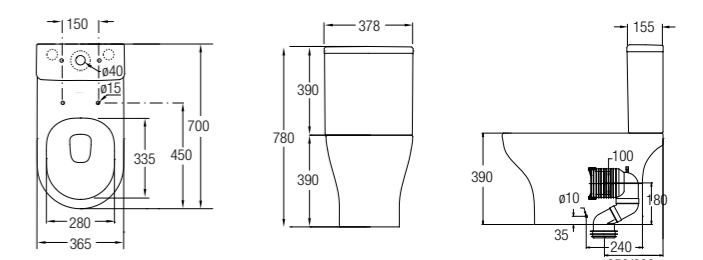

PISA

Washdown
WBSEPS211WW (BO 250mm 4.5/3L)
WBSEPS212WW (BO 300mm 4.5/3L)
WBSEPS213WW (HO 180mm 4.5/3L)

1. **SPECIFICATIONS**
2. **D** 700 L x 378 W x 780 H mm
   - **R** Fixed Bottom 250/300mm, Horizontal 180mm
   - WBTS800020WW

NEW