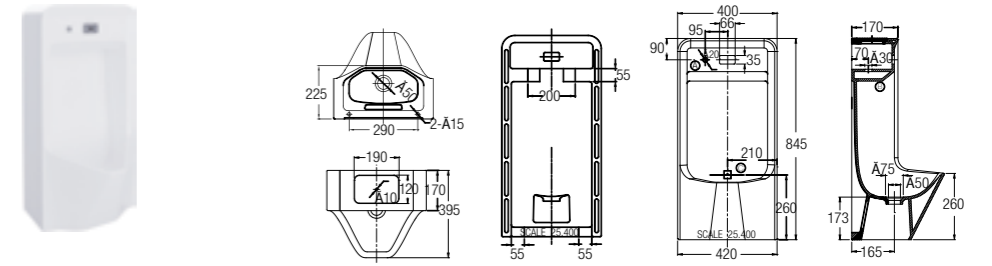

Urinals

Wall-hung Urinals

ROMA INTEGRATED SENSOR (AC 220V)
WBSC950095WW

SPECIFICATIONS
D 395 L x 420 W x 845 H mm
Back Inlet
✓✓✓