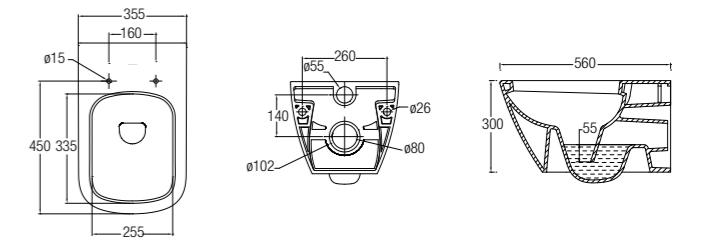

SPECIFICATIONS

- D 560 L x 355 W x 300 H mm
- W WBTS800013WW
- W

NEW