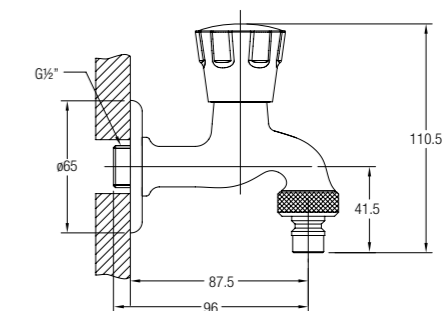

Concealed shower tap set

WBFA300518CP

RAVENNA LONG BIB TAP

½" long bib tap with flange

WBFA300525CP

RAVENNA WASHING MACHINE TAP

½" washing machine tap with screw collar and flange

WBFA300526CP