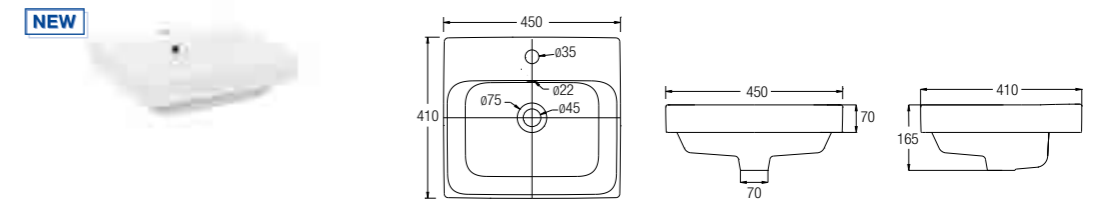

GEMELLI SQUARE 450
WBAAGM121WW

SPECIFICATIONS ●
D 450 L x 410 W x 165 H mm