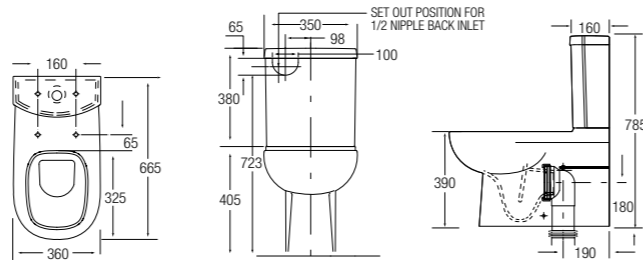

Water Closets

Close-coupled WCs

MODENA

Washdown
WBSEMD220WW (BO 190mm 6/3L)
WBSEMD240WW (HO 180mm 6/3L)

1. **SPECIFICATIONS**
2. **D** 665 L x 360 W x 785 H mm
   - **R** Fixed Bottom 190mm, Horizontal 180mm
   - WBTS800070WW
   - WBTS800061WW