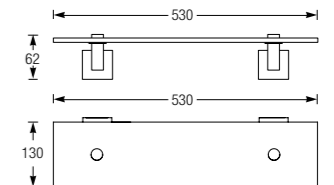

Vitreous China - Semi-Recessed

Rivoli