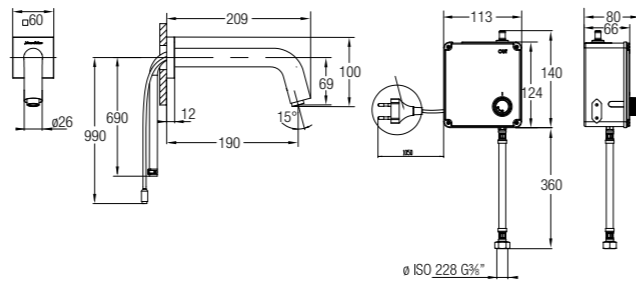

SENSOR TAP

Wall-mounted sensor basin tap - AC

WBFA301353CP

NEW