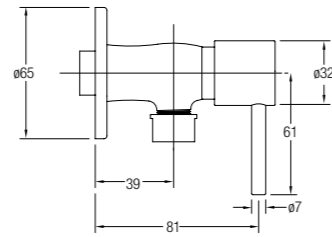

TREVI ANGLE VALVE

½" angle valve with flange

WBFA300593CP