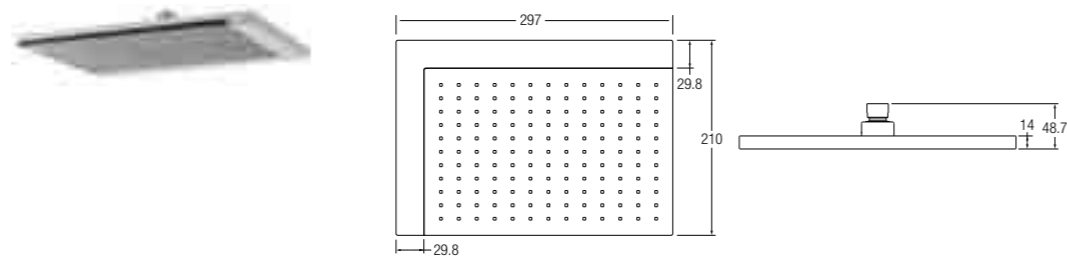

Single function

WBFA301233CP

SPECIFICATIONS

FLORES FIXED SHOWER HEAD

Single function

WBFA301070CP

SPECIFICATIONS

CELTIC FIXED SHOWER HEAD