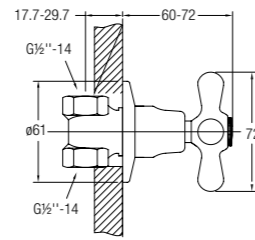

TOSCANA STOP VALVE

½" stop valve with flange

WBFA300542CP