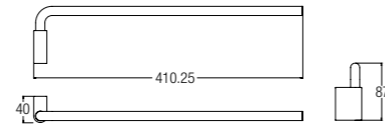

PAPER HOLDER WITH COVER
WBBA100239CP

PAPER HOLDER WITHOUT COVER
WBBA100238CP

Design

TOWEL RACK 600MM
WBBA100240CP

GYRATORY TOWEL RACK
WBBA100241CP

HANGER
WBBA100246CP

SOAP DISH
WBBA100247CP

TOWEL SHELF
WBBA100244CP