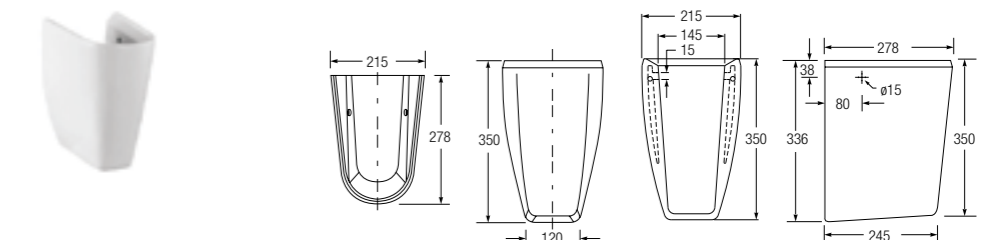

MODENA HALF PEDESTAL
WBSBMD000WW

SPECIFICATIONS ●
D 278 L x 215 W x 350 H mm