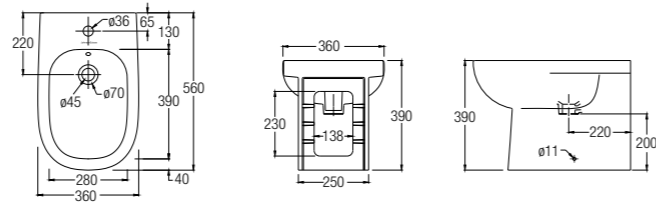

SPECIFICATIONS ●
 D 560 L x 360 W x 390 H mm

VALENTIA

WBSHVT000WW

SPECIFICATIONS ●
 D 590 L x 380 W x 410 H mm

Bidet Seats

Manual Bidet Seat

MANUAL BIDET SEAT, ROUND

WBTS800110WW