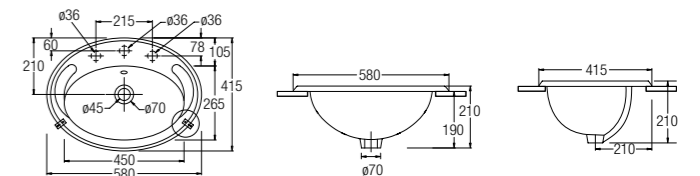

YALE
WBAAYL100WW

SPECIFICATIONS ○○○
D 580 L x 415 W x 210 H mm