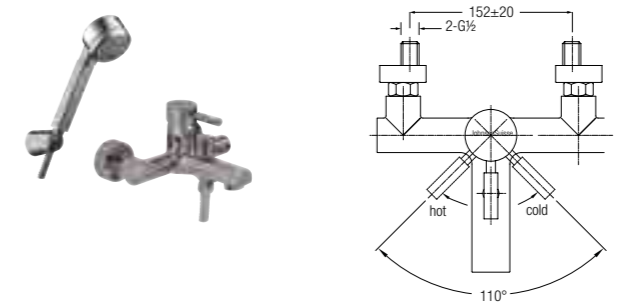

FERRARA WALL-MOUNTED BATH-SHOWER MIXER SET

Single lever wall-mounted bath-shower mixer with 1.5m flexible shower hose, hand shower and wall bracket

WBFA300554CP

FERRARA CONCEALED SHOWER MIXER

Single lever concealed shower mixer

WBFA300555CP