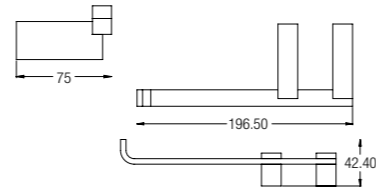

TOILET BRUSH
WBBA100245CP

TOWEL RING, 30x12.5CM
WBBA100255CP

TOWEL RING, 20x15.5CM
WBBA100256CP

DOULBE PAPER HOLDER WITHOUT COVER
WBBA100252CP

PAPER HOLDER
WBBA100253CP

TOWEL RACK 600MM
WBBA100254CP

SOAP DISPENSER
WBBA100251CP