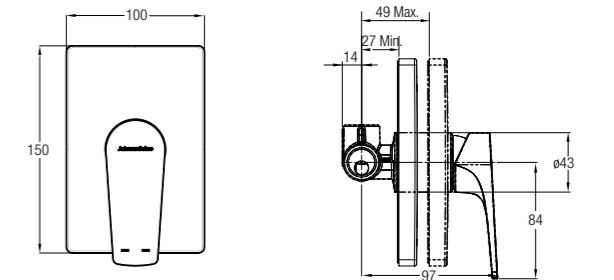

NEW

MISANO CONCEALED SHOWER MIXER

Single lever concealed shower mixer

WBFA301307CP

WBFA301321CP

NEW

MISANO CONCEALED SHOWER TAP

Single lever concealed shower tap