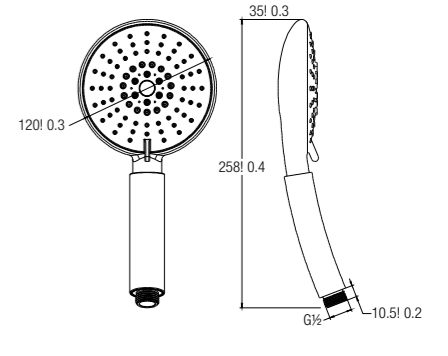

FLORES II HAND SHOWER

Five functions

WBFA301074CP

SPECIFICATIONS