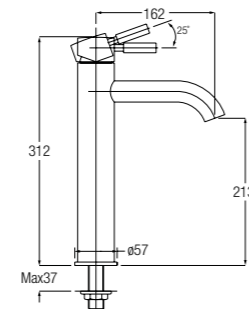

FERRARA TALL BASIN MIXER

Single lever tall basin mixer

WBFA300510CP