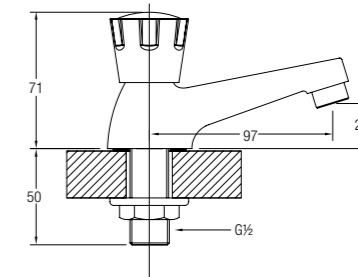

Ravenna

RAVENNA BASIN PILLAR TAP

½" basin pillar tap

WBFA300511CP

RAVENNA BASIN PILLAR TAP

½" basin pillar tap with extended spout (95mm)

WBFA300597CP

RAVENNA CONCEALED SHOWER TAP SET