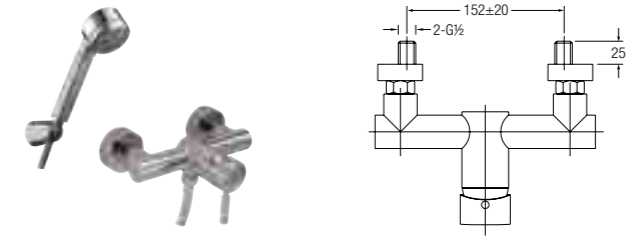

FERRARA WALL-MOUNTED SHOWER MIXER SET

Single lever wall-mounted shower mixer with 1.5 flexible shower hose, hand shower and wall bracket

WBFA300553CP