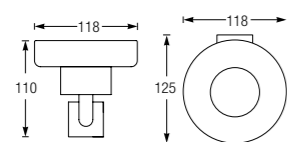

Rivoli

ROBE HOOK
WBBA100165CP

ROBE HOOK SET 3 (SWIVEL)
WBBA100166CP

DOUBLE BATH TOWEL SHELF
WBBA100177CP

SOAP BASKET
WBBA100169CP

SOAP DISH HOLDER
WBBA100167CP

TOWEL RING
WBBA100168CP

SOAP DISPENSER
WBBA100170CP