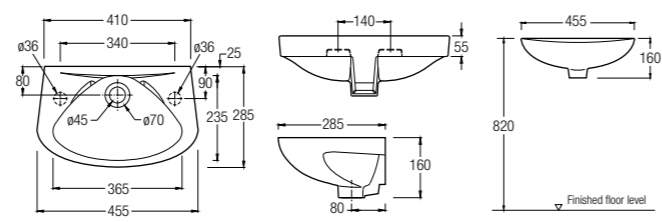

SPECIFICATIONS ●

Ⓟ 500 L x 410 W x 185 H mm

⊕ Latina / Ragusa half pedestal

DOVER

WBSAWR030WW

SPECIFICATIONS ○○

Ⓟ 455 L x 285 W x 160 H mm

ROSSLARE 560