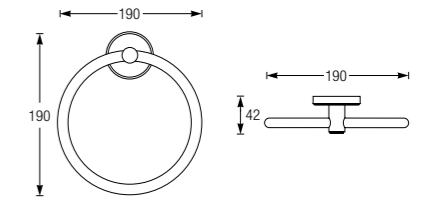

TOWEL BAR 805MM
WBBA100151CP

DOUBLE TOWEL 805MM
WBBA100159CP

DOUBLE BATH TOWEL SHELF
WBBA100176CP

GLASS SHELF WITH TEMPERED GLASS FROSTED
WBBA100158CP

Spherical

DOUBLE ROBE HOOK
WBBA100120CP

TOWEL RING
WBBA100118CP