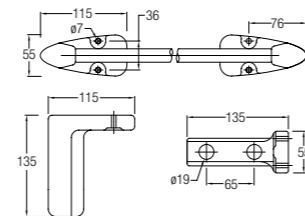

Bathroom Accessories

Vitreous China - Screw-to-wall Alpina Series

Vitreous China - Screw-to-wall Standard Series