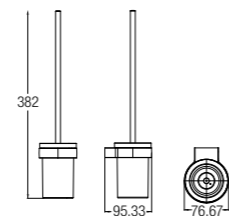

PAPER HOLDER
WBBA100253CP

TOILET BRUSH
WBBA100245CP