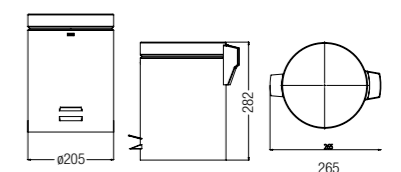

GDC990399 MATT DUSTBIN
WBBA100275CP