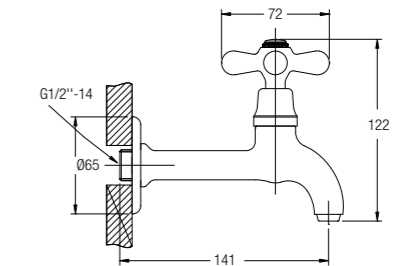

TOSCANA LONG BIB TAP

½" long bib tap with flange

WBFA300543CP