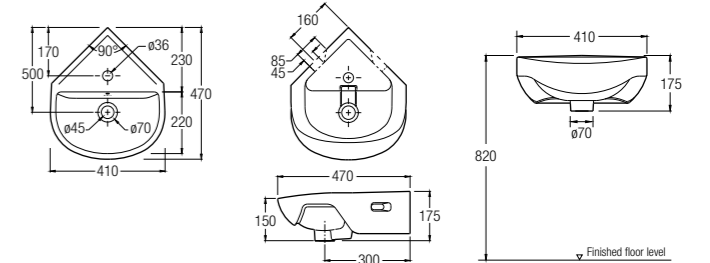

WINDSOR CORNER

WBSAWC100WW

SPECIFICATIONS ●
D 410 L x 470 W x 175 H mm