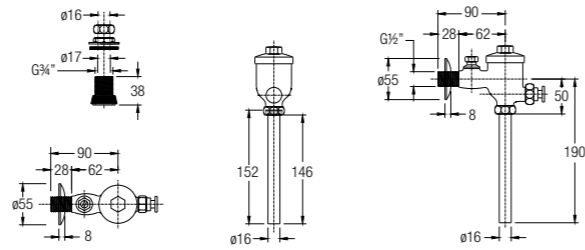

WBFT400796CP

SPECIFICATIONS
Comes with bend pipe
✓✓

**17205 EXPOSED URINAL
FLUSH VALVE**

WBFT400454CP

SPECIFICATIONS
Comes with straight pipe

**17204 EXPOSED URINAL
FLUSH VALVE**

WBFT400455CP

SPECIFICATIONS
Comes with bend pipe