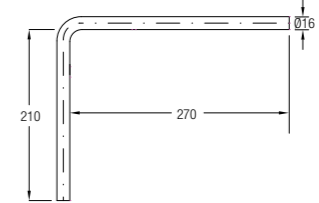

**STAINLESS STEEL URINAL
FLUSH PIPE (FOR SANTANA ONLY)**

WBFT400908CP

270 L x 210 W x 16 H mm