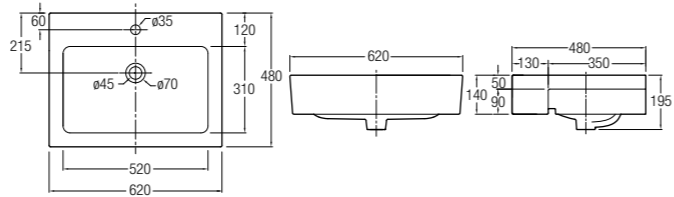

TREZZO 620
WBVC950056WW

SPECIFICATIONS ●
D 620 L x 480 W x 195 H mm