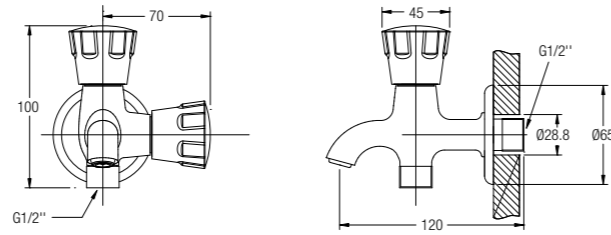

RAVENNA 2-WAY BIB TAP
2-way bib tap with screw collar and flange

WBFA300598CP