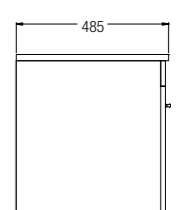

TREVISO 600
WBSC950145WW

SPECIFICATIONS ●
D 600 L x 485 W x 480 H mm
Includes basin

NEW