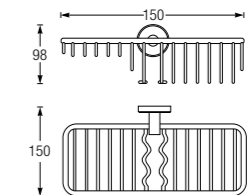

TOILET ROLL HOLDER WITH COVER
WBBA100119CP

TOWEL RAIL, 654MM
WBBA100123CP

DOUBLE TOWEL RAIL (SWIVEL)
WBBA100121CP

SOAP BASKET, LARGE
WBBA100122CP

GLASS SHELF WITH TEMPERED GLASS
WBBA100124CP

GLASS SHELF WITH BAR TEMPERED GLASS
WBBA100125CP