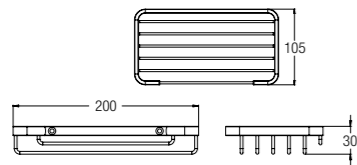

GDC990130
GRATED CONTAINER, 200MM
WBBA100278CP