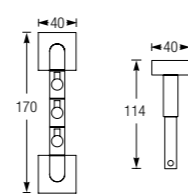

ROBE HOOK SET 3 (SWIVEL)
WBBA100166CP