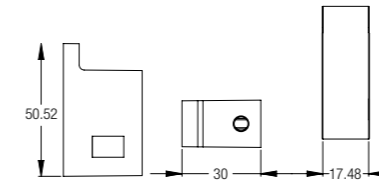

PAPER HOLDER WITH COVER
WBBA100239CP

PAPER HOLDER WITHOUT COVER
WBBA100238CP

Design

TOWEL RACK 600MM
WBBA100240CP

GYRATORY TOWEL RACK
WBBA100241CP

HANGER
WBBA100246CP

SOAP DISH
WBBA100247CP

TOWEL SHELF
WBBA100244CP