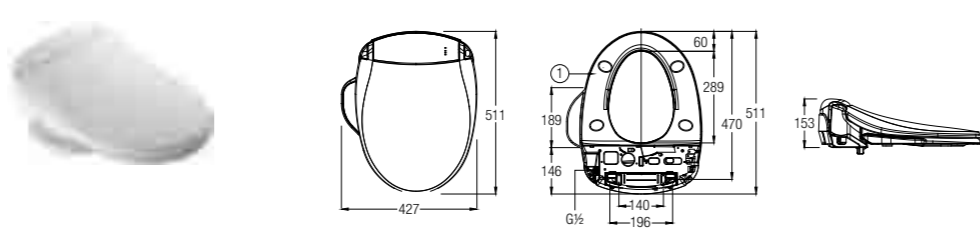

BS-14 ELONGATED DC
WBTS800073WW

SPECIFICATIONS
D 511 L x 427 W x 153 H mm
Power supply with 4 AA alkaline batteries