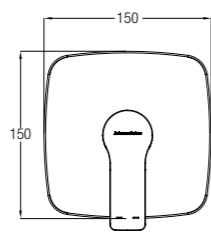

TRENTO CONCEALED SHOWER MIXER

Single lever concealed shower mixer

NEW

- WBFA301317CP
- WBFA301321CP