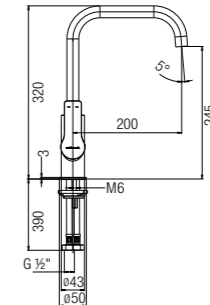

TRENTO DECK-MOUNTED SINK MIXER

Single lever 1/2" deck-mounted sink mixer with swivel spout

NEW

- WBFA301337CP
- ✓
- WBFA301337C3
- ✓✓✓