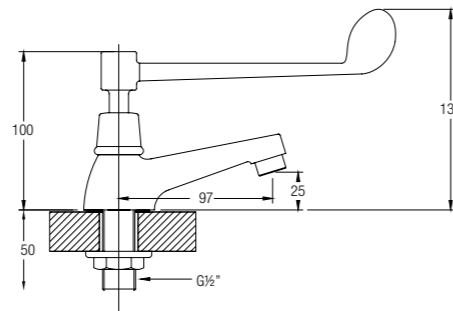

Medical Faucets

DECK-MOUNTED MEDICAL TAP
Deck-mounted elbow action pillar tap

WBFA300602CP
WBFA300602C2