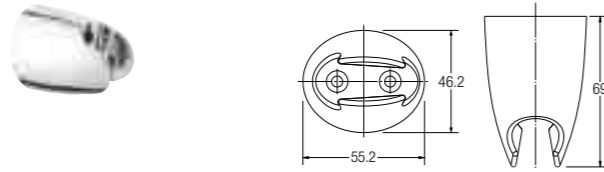

SLIDING BAR

With soap dish
Length: 600mm
Size: Ø25mm (round)

WBFA300581CP

Wall Brackets

FIXED WALL BRACKET

Fixed wall bracket for hand shower

WBFA300585CP

SWIVEL WALL BRACKET