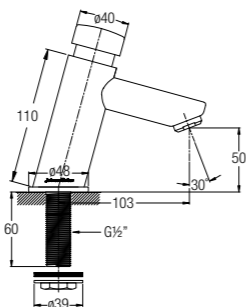

Showers

Hand Showers

ARCTIC HAND SHOWER

Single function

WBFA300708CP

SPECIFICATIONS

CASPIAN II HAND SHOWER

Single function