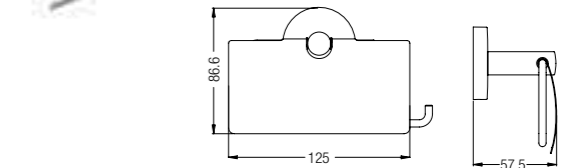

CORNER GLASS SHELF
WBBA100249CP

GLASS SHELF & TUMBLER
WBBA100250CP

GLASS SHELF 600MM
WBBA100248CP

Trendy

HANGER
WBBA100257CP

SOAP DISH
WBBA100258CP

TOWEL RING 200MM
WBBA100268CP

PAPER HOLDER WITH COVER
WBBA100264CP