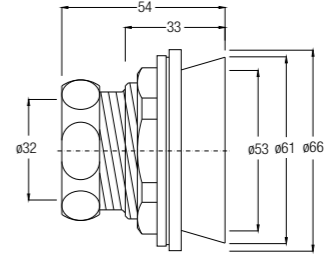

INLET SPUD

WBFT400433CP

SPECIFICATIONS
For exposed WC flush valve