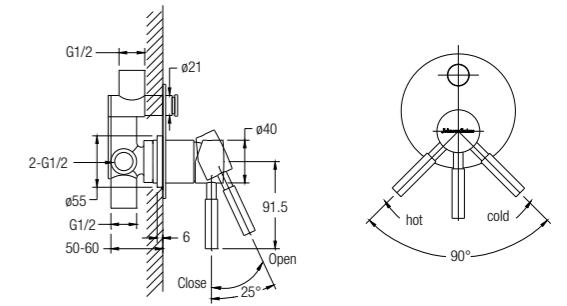

FERRARA BASIN MIXER

Single lever basin mixer with 1 1/4" pop-up waste

WBFA300550CP

FERRARA CONCEALED BATH-SHOWER MIXER

Single lever concealed bath-shower mixer with diverter

WBFA300556CP

FERRARA TALL BASIN MIXER