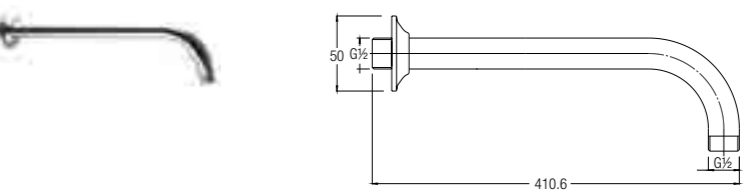

WBFA300664CP

BRASS SHOWER ARM AND FLANGE

Length: 400mm (square)

WBFA300707CP

BRASS CEILING SHOWER ARM AND FLANGE

Length: 300mm

WBFA300580CP

BRASS CEILING SHOWER ARM AND FLANGE