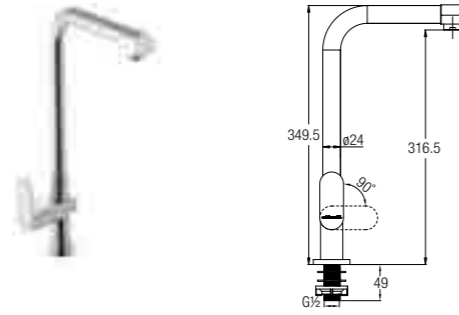

FERRA-N DECK-MOUNTED SINK TAP

Single lever 1/2" deck-mounted sink tap with swivel (L-shape) spout

WBFA300776CP