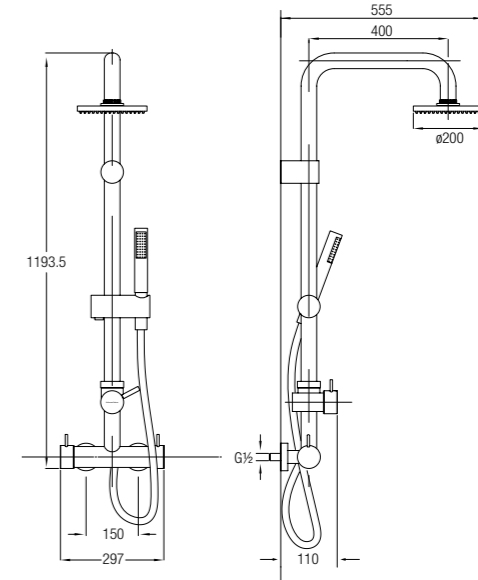

WAVE FIXED SHOWER HEAD

Three functions

WBFA300573CP

OCEAN I FIXED SHOWER HEAD

Three functions

WBFA300570CP

FERRARA SHOWER COLUMN

Single lever wall-mounted shower mixer column

WBFA300591CP