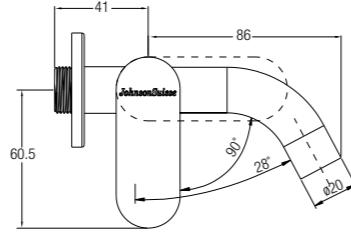

FERLA-N 2-WAY BIB TAP

Single lever 1/2" 2-way bib tap with flange

WBFA300768CP