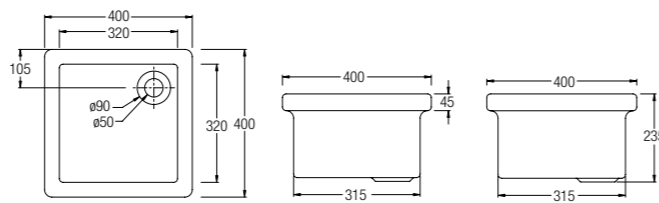

LAB SINK 400
WBAJLS400WW

SPECIFICATIONS
D 400 L x 400 W x 235 H mm