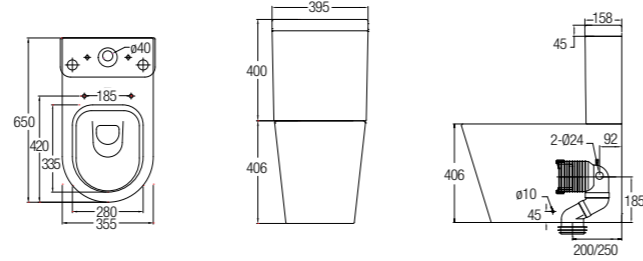

VENEZIA-N

Washdown
WBSEVZ110WW (BO 200mm 4.5/3L)
WBSEVZ120WW (BO 250mm 4.5/3L)
WBSEVZ130WW (HO 185mm 4.5/3L)

1. **SPECIFICATIONS**
2. **D** 650 L x 395 W x 806 H mm
   - **R** Fixed Bottom 200/250mm, Horizontal 185mm
   - WBTS800096WW

NEW