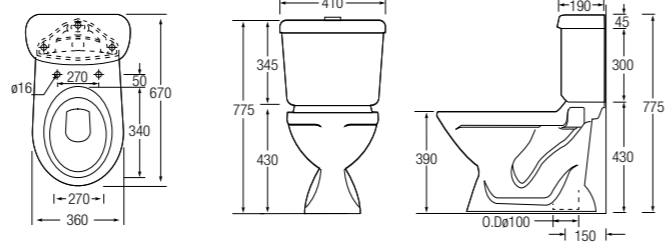

VERONA

Washdown
WBSEVE202WW (BO 150mm 6/3L)

SPECIFICATIONS

- **D** 670 L x 360 W x 775 H mm
- **R** Fixed Bottom 150mm
- WBTS800039WW

BERGAMO

Washdown
WBSEBO221WW (BO 200mm 6/3L)
WBSEBO121WW (HO 180mm 6/3L)

SPECIFICATIONS

- **D** 640 L x 368 W x 785 H mm
- **R** Fixed Bottom 200mm, Horizontal 180mm
- WBTS800103WW
- WBTS800102WW