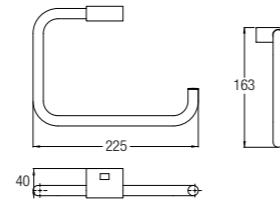

Pure

HANGER
WBBA100233CP

SOAP DISH
WBBA100234CP

SOAP DISPENSER
WBBA100237CP

TUMBLER
WBBA100236CP

TOWEL RING, 22.5x12.5CM
WBBA100242CP

TOWEL RING, 22.5x16.5CM
WBBA100243CP

GLASS SHELF 600MM
WBBA100235CP