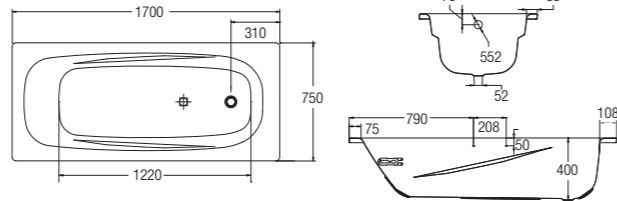

SPECIFICATIONS

- 1700 L x 750 W x 400 H mm
- Recessed bath with anti-slip base
- Chrome handgrips
- Litres: 180, Thickness: 3.5mm

CRES

Enamelled Steel
WBSS600001WW

NEW

SPECIFICATIONS

- 1600 L x 750 W x 400 H mm
- Recessed bath with anti-slip base
- Chrome handgrips
- Litres: 170, Thickness: 2.3mm