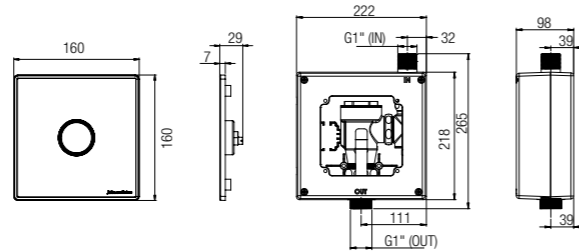

MANUAL WC FLUSH VALVE

WBFT401002CP (External plate)
WBFT401008CP (Built-in body)

NEW

SPECIFICATIONS
Comes with push button (Box type)