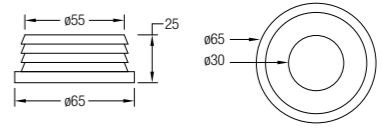

Flush Pipe & Accessories

RUBBER SPUD

WBFT400602XX

SPECIFICATIONS
32mm rubber spud for concealed WC valve