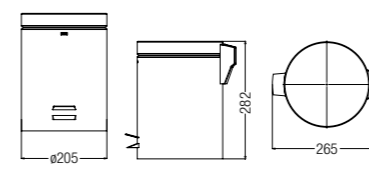

GDC990299 BRIGHT DUSTBIN
WBBA100274CP