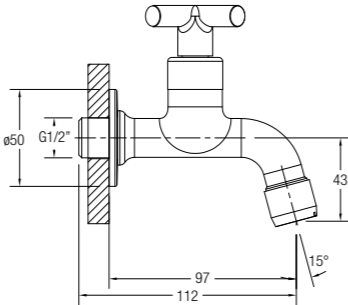

ASTI-N BIB TAP

½" bib tap with wall flange

WBFA301408CP

NEW

ASTI-N WASHING MACHINE TAP

½" washing machine tap with wall flange

WBFA301409CP

NEW