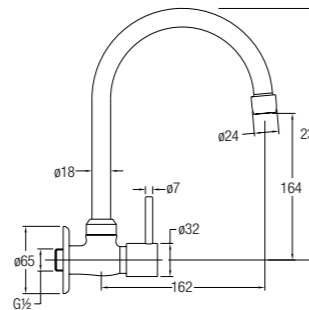

TREVI WALL-MOUNTED SINK TAP

½" wall-mounted sink tap with swivel spout and flange

WBFA300595CP