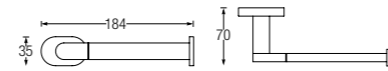

SPARE PAPER HOLDER
WBBA100153CP