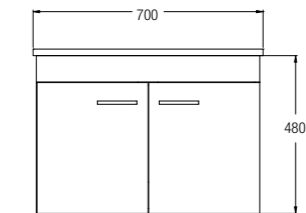

TREVISO 700
WBSC950146WW

SPECIFICATIONS ●
D 700 L x 485 W x 480 H mm
Includes basin

NEW