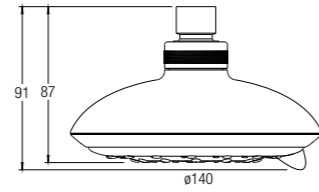

WAVE FIXED SHOWER HEAD

Three functions

WBFA300573CP