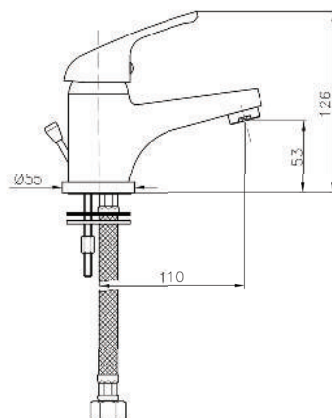

KÖN-AT020

Single-Lever Basin Mixer
Single Hole Installation
Ceramic Cartridge
Swivel Spout
Metal Handle
Flexible Connection Hoses
Water Connection 1/2"