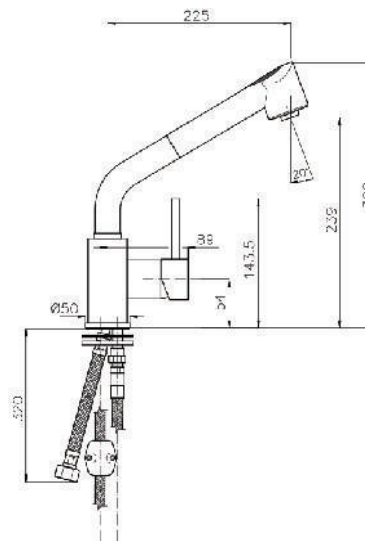

Product Customization:

Finish Options FF

02 Chrome   03 Gold   06 Brushed Nickel   07 White   08 Black