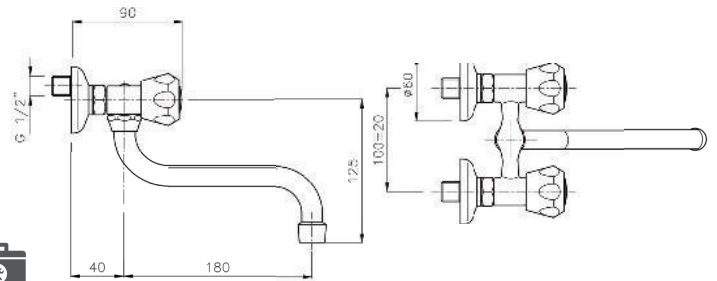

KON-19.308

Two-Handle Sink Mixer
Wall Mounted
Adjustable Flow Rate Limiter
Swivel Spout
Flat Wall Installation
Water Inlet 1/2"
Water Inlet Space 110 MM