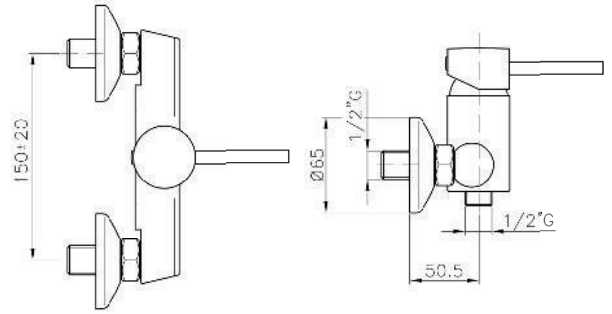

Product Customization:

Finish Options FF

Additional Options EE

KON-VI068

Single-Lever Shower Mixer
 Wall Mounted
 Adjustable Flow Rate Limiter
 Ceramic Cartridge
 Shower Outlet 1/2"
 Flat Wall Installation
 Water Inlet 1/2"