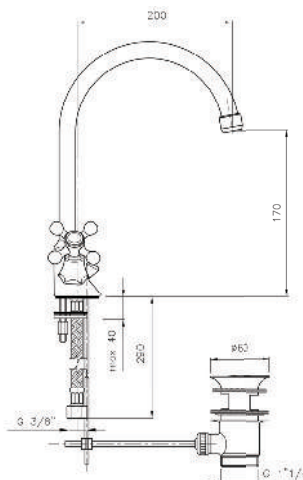

KON-1.128

Two-Handle Basin Mixer
Single Hole Installation
Ceramic Valves 1/2", 90°
Metal Handle
Pop-Up Waste Set 1 1/4"
Flexible Connection Hoses
Water Connection 1/2"