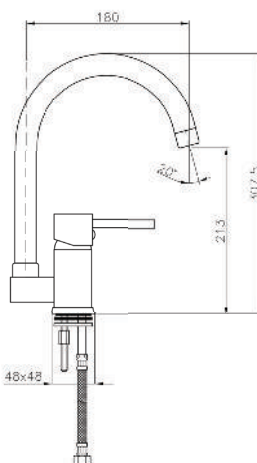

KON-PO023

Single-Lever Sink Mixer
Single Hole Installation
Swivel Spout
Metal Handle
Ceramic Cartridge
Flexible Connection Hoses
Water Connection 1/2"
Swivel Area 140°