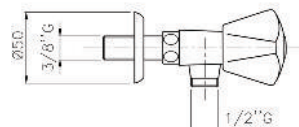

KON-19.368

Two-Handle Shower Mixer
Wall Mounted
Adjustable Flow Rate Limiter
Shower Outlet 1/2"
Flat Wall Installation
Water Inlet 1/2"
Water Inlet Space 110 MM