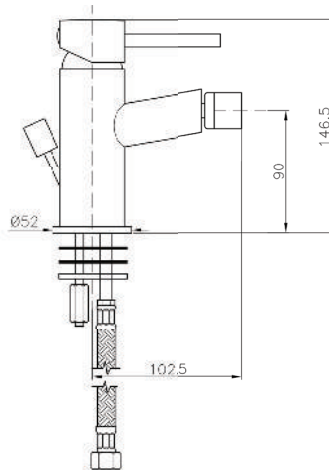

KON-VI006

Single-Lever Bidet Mixer
Single Hole Installation
Ceramic Cartridge
Swivel Adapter
Metal Handle
Pop-Up Waste Set 1 1/4"
Flexible Connection Hoses
Water Connection 1/2"