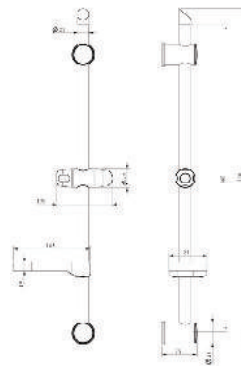

Product Customization:

Finish Options FF

02 Chrome 03 Gold 06 Brushed Nickel 07 White 08 Black

KON-SB001

Shower Rail, Size 595 MM
Consisting Of:
Rail SS 304 Ø 25 MM
Bracket ABS
Slider ABS

KON-SB006

Shower Rail, Size 760 MM
Consisting Of:
Rail SS 304 Ø 29.5 MM
Bracket ABS
Slider ABS