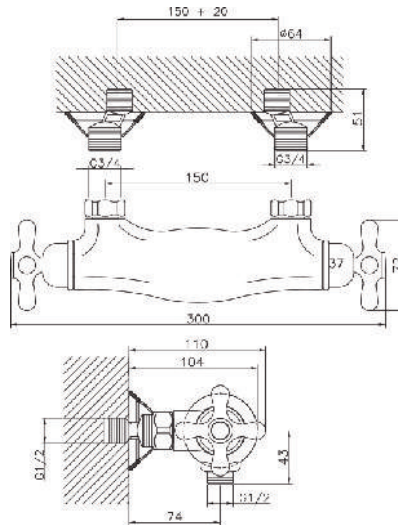

KON-TS067

Thermostatic Shower Mixer
Wall Mounted
Adjustable Flow Rate Limiter
Ceramic Cartridge
Shower Outlet 1/2"
Flat Wall Installation
Water Inlet 1/2"

KON-TS040

Thermostatic Shower Mixer Set
Wall Mounted
Adjustable Flow Rate Limiter
Ceramic Cartridge
Shower Outlet 1/2"
Flat Wall Installation
Water Inlet 1/2"

With
Shower Column
Rain Shower
Hand Shower
Shower Hose 1500 MM

Product Customization:

Finish Options FF

02 Chrome   03 Gold   06 Brushed Nickel   07 White   08 Black

Additional Options EE

16 With Shower Set   17 Without Shower Set