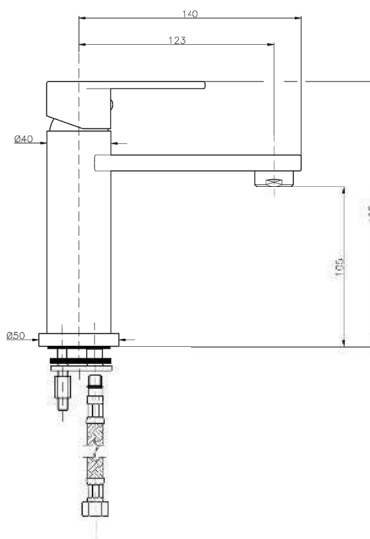

KON-ED005

Single-Lever Basin Mixer
Single Hole Installation
Ceramic Cartridge Ø35
Low Spout
Metal Handle
Pop-Up Waste Set 1 1/4"
Flexible Connection Hoses
Water Connection 1/2"