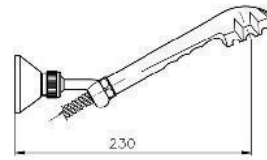

KON-9.865

Two-Handle Bath Mixer
Wall Mounted
Adjustable Flow Rate Limiter
Shower Outlet 1/2"
Automatic Diverter: Bath/Shower
Flat Wall Installation
Water Inlet 1/2"

With Shower Set
Consisting Of:
Hand Shower
Hose 1500 MM
Hand Shower Holder