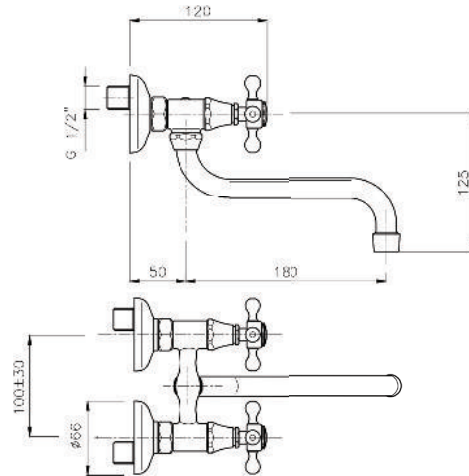

KON-04.108

Two Handle Sink Mixer
Swivel Spout
Metal Handle
Wall Mounted
Adjustable Flow Rate Limiter
Shower Outlet 1/2"
Flat Wall Installation
Water Inlet 1/2"