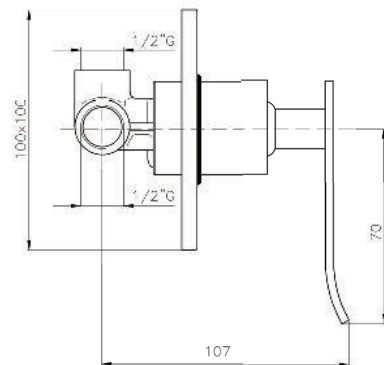

KON-RI060

Single-Lever Shower Mixer
Wall Mounted
Set For Complete Installation
Consist Of:

Shower Valve Trim
Without Concealed Body
Metal Handle
Metal Rosette

Universal Single-Lever Mixer
For Concealed Installation
For Use With Bath Or Shower Mixer
Without Finishing Trim
Flat Installation Depth 30 MM - 50 MM*
All Connections Are 1/2" With
Identifications Marking Inlets And Outlet