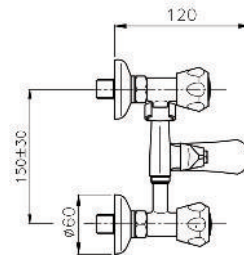

KON-9.861

Two-Handle Bath Mixer
Wall Mounted
Adjustable Flow Rate Limiter
Shower Outlet 1/2"
Automatic Diverter: Bath/Shower
Flat Wall Installation
Water Inlet 1/2"

With Shower Set
Consisting Of:
Hand Shower
Hose 1500 MM
Hand Shower Holder