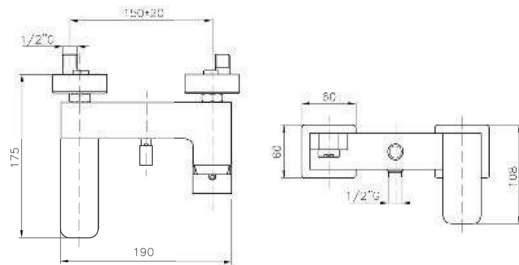

KON-CU068

Single-Lever Shower Mixer
Wall Mounted
Adjustable Flow Rate Limiter
Ceramic Cartridge
Shower Outlet 1/2"
Flat Wall Installation
Water Inlet 1/2"