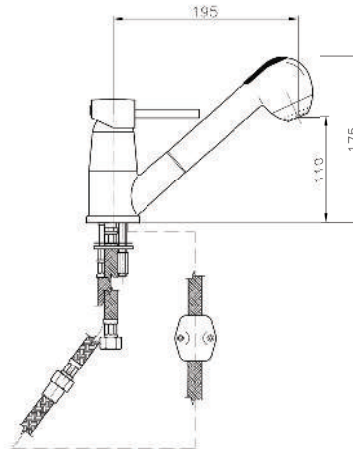

KON-VI029

Single-Lever Sink Mixer
Single Hole Installation
Swivel Spout
Metal Handle
Ceramic Cartridge
Flexible Connection Hoses
Swivel Area 140°
Pull Out Length 400 MM