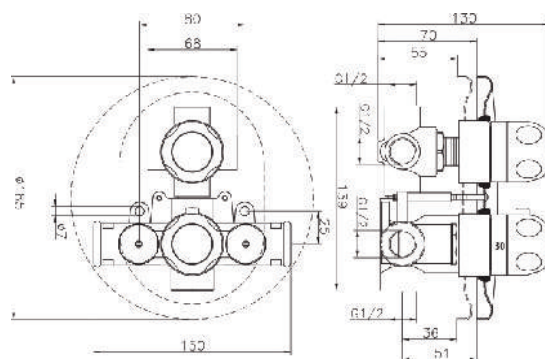

Product Customization:

Finish Options FF

02
Chrome

03
Gold

06
Brushed Nickel

07
White

08
Black

Additional Options EE

16

With Shower Set

17

Without Shower Set