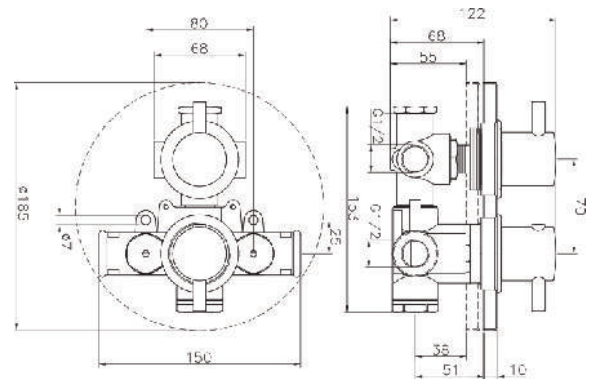

Product Customization:

Finish Options FF

02 Chrome   03 Gold   06 Brushed Nickel   07 White   08 Black

Additional Options EE

16 With Shower Set   17 Without Shower Set