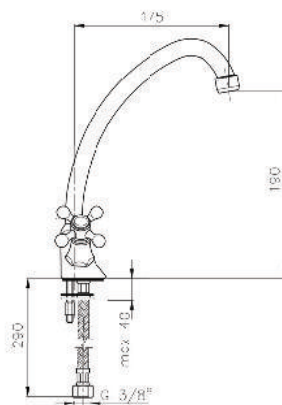

KON-1.122

Two-Handle Sink Mixer
Single Hole Installation
Swivel Spout
Metal Handle
Flexible Connection Hoses
Water Connection 1/2"
Swivel Area 140°