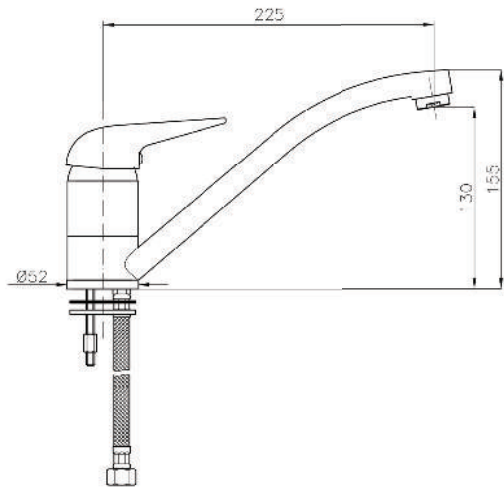

Product Customization:

Finish Options FF

02 Chrome 03 Gold 06 Brushed Nickel 07 White 08 Black

KON-S0024

Single-Lever Sink Mixer
Single Hole Installation
Swivel Spout
Metal Handle
Ceramic Cartridge
Flexible Connection Hoses
Water Connection 1/2"
Swivel Area 140°