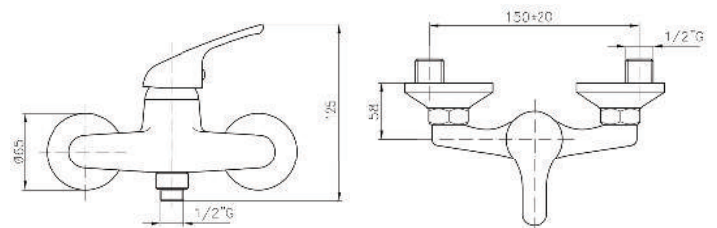

KÖN-AT068

Single-Lever Shower Mixer
Wall Mounted
Adjustable Flow Rate Limiter
Ceramic Cartridge
Shower Outlet 1/2"
Flat Wall Installation
Water Inlet 1/2"