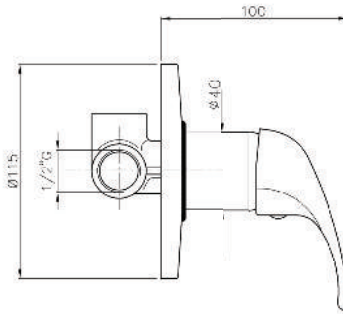

Shower Valve Trim
Without Concealed Body
Metal Handle
Metal Rosette

Universal Single-Lever Mixer
For Concealed Installation
For Use With Bath Or Shower Mixer
Without Finishing Trim
Flat Installation Depth 30 MM - 50 MM*
All Connections Are 1/2" With
Identifications Marking Inlets And Outlet