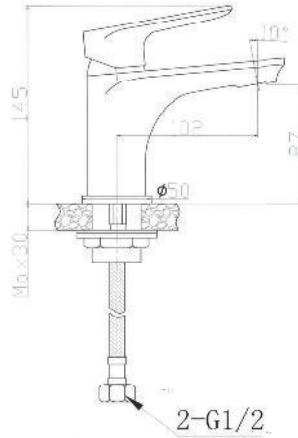

KON-SP045

Single-Lever Basin Mixer
For Free Standing Basins
Single Hole Installation
Ceramic Cartridge
Metal Handle
Flexible Connection Hoses
Water Connection 1/2"
Without Pop-Up Waste Set 1 1/4"