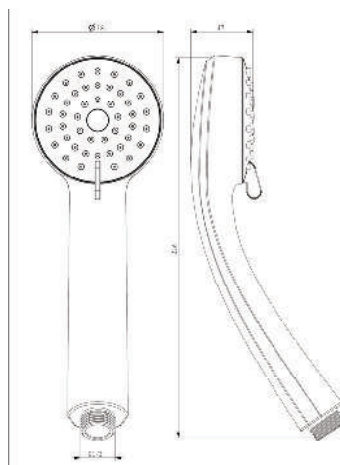

KON-SH011

ABS Hand Shower
Three Functions
Anti-Limestone
With Built In Flow Regulator
Size Ø 78 MM

Product Customization:

Finish Options FF

02
Chrome

03
Gold

06
Brushed Nickel

07
White

08
Black