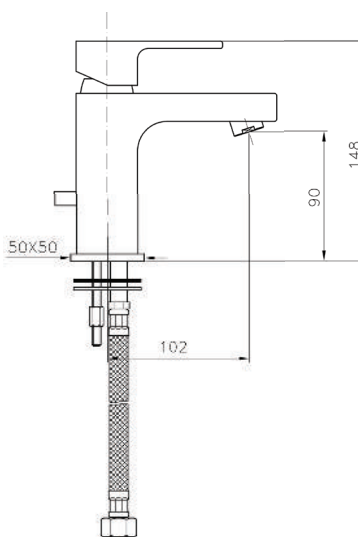

KÖN-CU005

Single-Lever Basin Mixer
Single Hole Installation
Ceramic Cartridge
Low Spout
Metal Handle
Pop-Up Waste Set 1 1/4"
Flexible Connection Hoses
Water Connection 1/2"