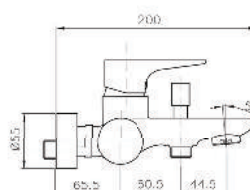

KON-JA055

Single-Lever Bath Mixer
Wall Mounted
Adjustable Flow Rate Limiter
Ceramic Cartridge
Shower Outlet 1/2"
Automatic Diverter: Bath/Shower
Flat Wall Installation
Water Inlet 1/2"