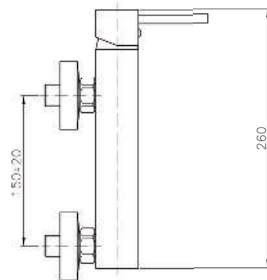

Single-Lever Shower Mixer
Wall Mounted
Adjustable Flow Rate Limiter
Ceramic Cartridge
Shower Outlet 1/2"™
Flat Wall Installation
Water Inlet 1/2"