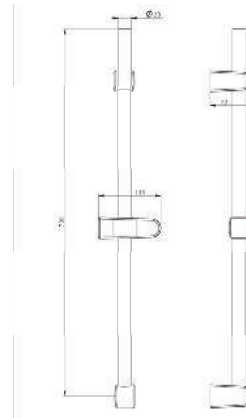

Finish Options FF

02 Chrome 03 Gold 06 Brushed Nickel 07 White 08 Black

KON-SB010

Shower Rail, Size 700 MM
Consisting Of:
Rail SS 304
Bracket ABS
Slider ABS

KON-SB011

Shower Rail, Size 700 MM
Consisting Of:
Rail SS 304 Ø 25 MM
Bracket ABS
Slider ABS