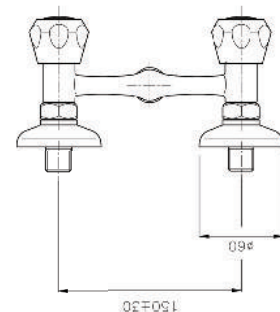

KON-9.855

Two-Handle Bath Mixer
Wall Mounted
Adjustable Flow Rate Limiter
Shower Outlet 1/2"
Automatic Diverter: Bath/Shower
Flat Wall Installation
Water Inlet 1/2"

With Shower Set
Consisting Of:
Hand Shower
Hose 1500 MM
Hand Shower Holder

KON-9.865

Two-Handle Bath Mixer
Wall Mounted
Adjustable Flow Rate Limiter
Shower Outlet 1/2"
Automatic Diverter: Bath/Shower
Flat Wall Installation
Water Inlet 1/2"

With Shower Set
Consisting Of:
Hand Shower
Hose 1500 MM
Hand Shower Holder

KON-9.868

Two-Handle Shower Mixer
Wall Mounted
Adjustable Flow Rate Limiter
Shower Outlet 1/2"
Flat Wall Installation
Water Inlet 1/2"

Product Customization:

Finish Options FF

02 Chrome   03 Gold   06 Brushed Nickel   07 White   08 Black

Additional Options EE

16 With Shower Set   17 Without Shower Set