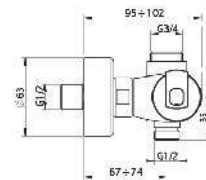

KON-30.069

Thermostatic Shower Mixer
Wall Mounted
Adjustable Flow Rate Limiter
Ceramic Cartridge
Two Shower Outlet 1/2"
Flat Wall Installation
Water Inlet 1/2"