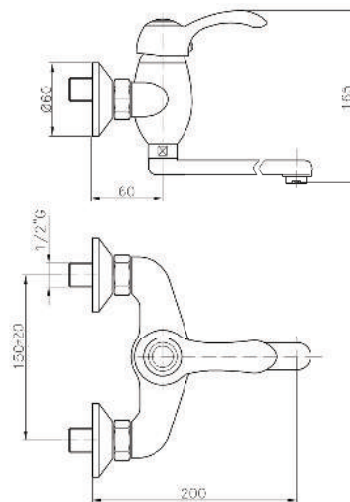

Product Customization:

Finish Options FF

02 Chrome   03 Gold   06 Brushed Nickel   07 White   08 Black