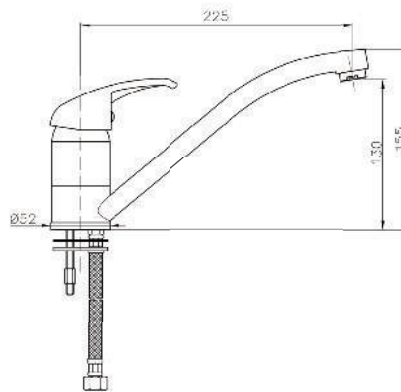

Product Customization:

Finish Options FF

02 Chrome   03 Gold   06 Brushed Nickel   07 White   08 Black