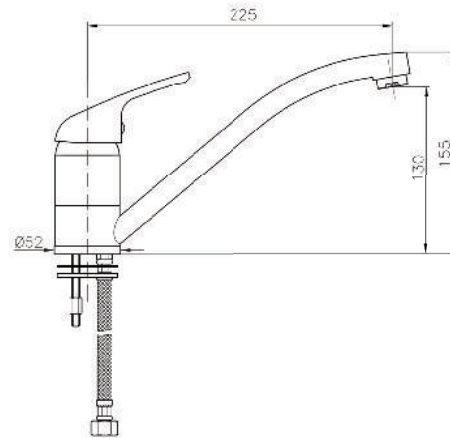

KON-AT024

Single-Lever Sink Mixer
Single Hole Installation
Swivel Spout
Metal Handle
Ceramic Cartridge
Flexible Connection Hoses
Water Connection 1/2"
Swivel Area 140°

KON-AT028

Single-Lever Sink Mixer
Single Hole Installation
Swivel Spout
Metal Handle
Ceramic Cartridge
Flexible Connection Hoses
Swivel Area 140°
Pull Out Length 400 MM
Dual Function