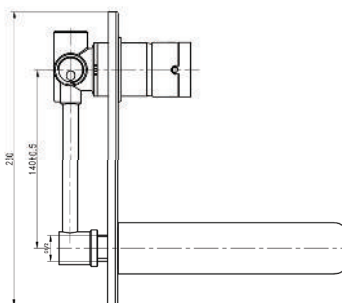

KÖN-CU063

Single-Lever Basin Mixer
Metal Handle
Wall Mounted
Adjustable Flow Rate Limiter
Ceramic Cartridge
Flat Wall Installation