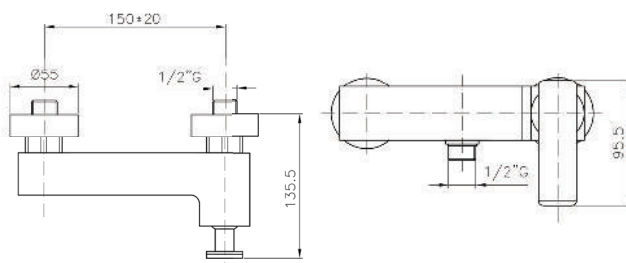

KON-RI068

Single-Lever Shower Mixer
Wall Mounted
Adjustable Flow Rate Limiter
Ceramic Cartridge
Shower Outlet 1/2"
Flat Wall Installation
Water Inlet 1/2"