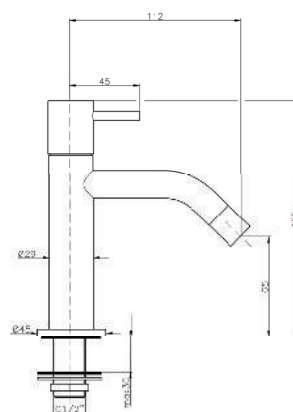

KON-RA005

Single-Lever Basin Mixer
Single Hole Installation
Ceramic Cartridge Ø25
Low Spout
Metal Handle
Pop-Up Waste Set 1 1/4"
Flexible Connection Hoses
Water Connection 1/2"

KON-RA010

Cold Water Tap
Single Hole Installation
Ceramic Valve
1/2" Connection

KON-RA006

Single-Lever Bidet Mixer
Single Hole Installation
Ceramic Cartridge Ø25
Swivel Adapter
Metal Handle
Pop-Up Waste Set 1 1/4"
Flexible Connection Hoses
Water Connection 1/2"

Product Customization:

Finish Options FF

Additional Options EE