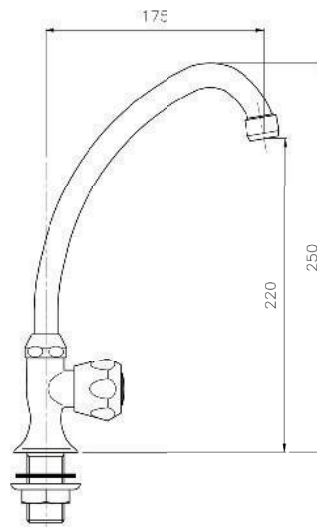

Product Customization:

Finish Options FF

02 Chrome   03 Gold   06 Brushed Nickel   07 White   08 Black