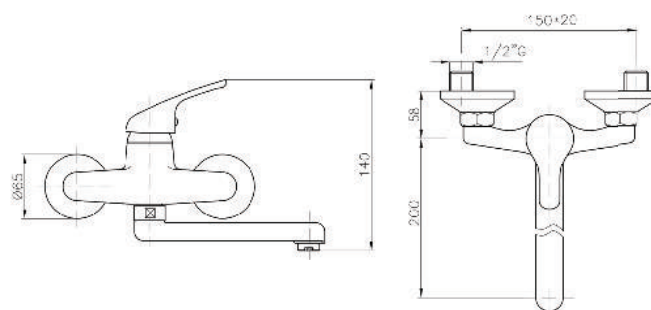

KON-MI024

Single-Lever Sink Mixer
Single Hole Installation
Swivel Spout
Metal Handle
Ceramic Cartridge
Flexible Connection Hoses
Water Connection 1/2"
Swivel Area 140°

KON-SU008

Single-Lever Sink Mixer
Swivel Spout
Metal Handle
Wall Mounted
Adjustable Flow Rate Limiter
Ceramic Cartridge
Flat Wall Installation
Water Inlet 1/2"

KON-AT009

Single-Lever Sink Mixer
Swivel Spout
Metal Handle
Wall Mounted
Adjustable Flow Rate Limiter
Ceramic Cartridge
Flat Wall Installation
Water Inlet 1/2"

Product Customization:

Finish Options FF

02 Chrome   03 Gold   06 Brushed Nickel   07 White   08 Black