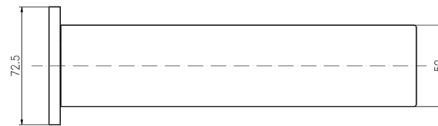

RIVA

Product Customization:

Finish Options FF

02 Chrome 03 Gold 06 Brushed Nickel 07 White 08 Black

Additional Options EE

16 With Shower Set 17 Without Shower Set

KON-RI002

Bath Spout
Wall Mounted
Length 181 MM
Water Inlet 1/2"