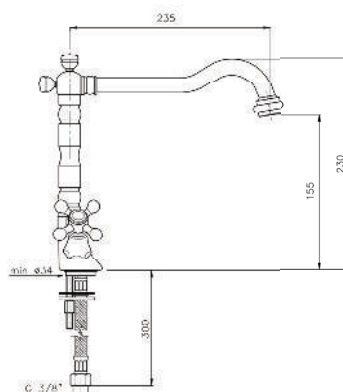

Product Customization:

Finish Options FF

02 Chrome   03 Gold   06 Brushed Nickel   07 White   08 Black