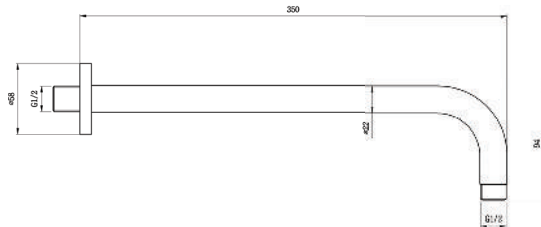

KON-21.111

Brass Shower Arm Round
Dia Ø 22 MM
Length 350 MM