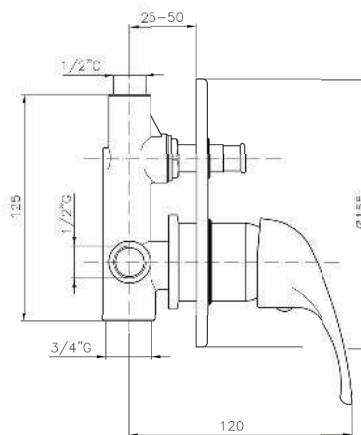

KON-AT000

Single-Lever Bath Mixer
Wall Mounted
Set For Complete Installation
Consist Of:

Bath Or Shower Valve Trim
Without Concealed Body
Automatic Diverter; Bath/Shower
Metal Handle
Metal Rosette

Universal Single-Lever Mixer
For Concealed Installation
For Use With Bath And Shower Mixer
Without Finishing Trim
Flat Installation Depth 25 MM - 50 MM*
All Connections Are With
Identifications Marking Inlets And Outlets

KON-AT060

Single-Lever Shower Mixer
Wall Mounted
Set For Complete Installation
Consist Of:

Shower Valve Trim
Without Concealed Body
Metal Handle
Metal Rosette

Universal Single-Lever Mixer
For Concealed Installation
For Use With Bath Or Shower Mixer
Without Finishing Trim
Flat Installation Depth 30 MM - 50 MM*
All Connections Are 1/2" With
Identifications Marking Inlets And Outlet"

Product Customization:

Finish Options FF

02 Chrome   03 Gold   06 Brushed Nickel   07 White   08 Black

Additional Options EE

16 With Shower Set   17 Without Shower Set