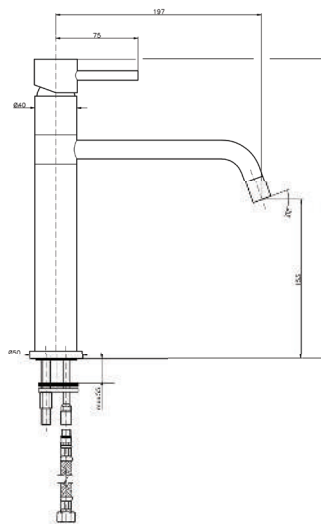

KON-RA024

Single-Lever Sink Mixer
Single Hole Installation
Swivel Spout
Metal Handle
Ceramic Cartridge
Flexible Connection Hoses
Water Connection 1/2"
Swivel Area 140°

KON-RI023

Single-Lever Sink Mixer
Single Hole Installation
Swivel Spout
Metal Handle
Ceramic Cartridge
Flexible Connection Hoses
Water Connection 1/2"
Swivel Area 140°

KON-JA023

Single-Lever Sink Mixer
Single Hole Installation
Swivel Spout
Metal Handle
Ceramic Cartridge
Flexible Connection Hoses
Water Connection 1/2"
Swivel Area 140°

Product Customization:

Finish Options FF

02
Chrome

03
Gold

06
Brushed Nickel

07
White

08
Black