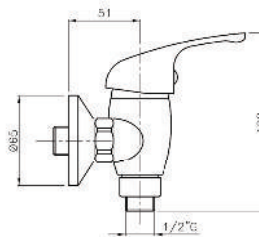

Finish Options FF

Additional Options EE

KON-EC068

Single-Lever Shower Mixer
 Wall Mounted
 Adjustable Flow Rate Limiter
 Ceramic Cartridge
 Shower Outlet 1/2"
 Flat Wall Installation
 Water Inlet 1/2"

KON-EC039