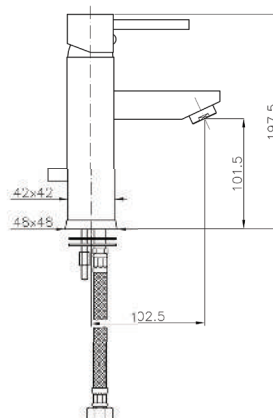

KON-PO005

Single-Lever Basin Mixer
Single Hole Installation
Ceramic Cartridge
Low Spout
Metal Handle
Pop-Up Waste Set 1 1/4"
Flexible Connection Hoses
Water Connection 1/2"

KON-PO045

Single-Lever Basin Mixer
For Free Standing Basins
Single Hole Installation
Ceramic Cartridge
Metal Handle
Flexible Connection Hoses
Water Connection 1/2"
Without Pop-Up Waste Set 1 1/4"

KON-PO006

Single-Lever Bidet Mixer
Single Hole Installation
Ceramic Cartridge
Swivel Adapter
Metal Handle
Pop-Up Waste Set 1 1/4"
Flexible Connection Hoses
Water Connection 1/2"

Product Customization:

Finish Options FF

02 Chrome   03 Gold   06 Brushed Nickel   07 White   08 Black

Additional Options EE

01 With Pop-up Waste   02 Without Pop-up Waste