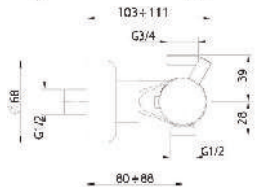

KON-TL067

Thermostatic Shower Mixer
Wall Mounted
Adjustable Flow Rate Limiter
Ceramic Cartridge
Shower Outlet 1/2"
Flat Wall Installation
Water Inlet 1/2"

KON-TL069

Thermostatic Shower Mixer
Wall Mounted
Adjustable Flow Rate Limiter
Ceramic Cartridge
Two Shower Outlet 1/2"
Flat Wall Installation
Water Inlet 1/2"

KON-TL040

Thermostatic Shower Mixer Set
Wall Mounted
Adjustable Flow Rate Limiter
Ceramic Cartridge
Shower Outlet 1/2"
Flat Wall Installation
Water Inlet 1/2"

With
Shower Column
Rain Shower
Hand Shower
Shower Hose 1500 MM

Product Customization:

Finish Options FF

02 Chrome   03 Gold   06 Brushed Nickel   07 White   08 Black

Additional Options EE

16 With Shower Set   17 Without Shower Set