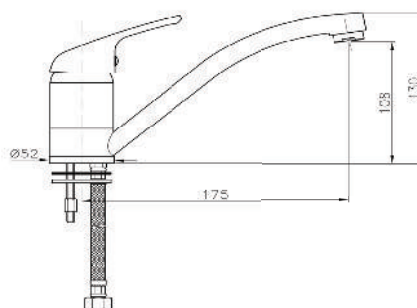

KÖN-AT021

Single-Lever Basin Mixer
Single Hole Installation
Ceramic Cartridge
Swivel Spout
Metal Handle
Flexible Connection Hoses
Water Connection 1/2"