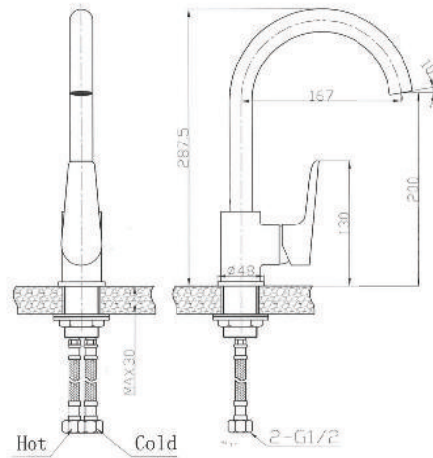

Product Customization:

Finish Options FF

02 Chrome 03 Gold 06 Brushed Nickel 07 White 08 Black

KON-SP023

Single-Lever Sink Mixer
Single Hole Installation
Swivel Spout
Metal Handle
Ceramic Cartridge
Flexible Connection Hoses
Water Connection 1/2"
Swivel Area 140°