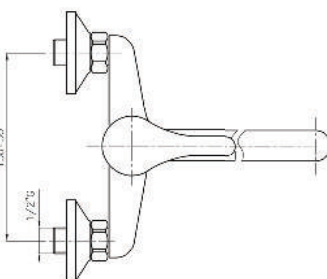

KON-12122

Single-Lever Sink Mixer
Single Hole Installation
Swivel Spout
Metal Handle
Ceramic Cartridge
Flexible Connection Hoses
Swivel Area 140°
Dishwashing Machine Connection

KON-12125

Single-Lever Sink Mixer
Single Hole Installation
Swivel Spout
Metal Handle
Ceramic Cartridge
Flexible Connection Hoses
Water Connection 1/2"
Swivel Area 140°
Three Way

KON-12126

Single-Lever Sink Mixer
Single Hole Installation
Swivel Spout
Metal Handle
Ceramic Cartridge
Flexible Connection Hoses
Water Connection 1/2"
Swivel Area 140°

For Low Pressure

KON-EC008

Single-Lever Sink Mixer
Swivel Spout
Metal Handle
Wall Mounted
Adjustable Flow Rate Limiter
Ceramic Cartridge
Flat Wall Installation
Water Inlet 1/2"

Product Customization:

Finish Options FF

02 Chrome   03 Gold   06 Brushed Nickel   07 White   08 Black