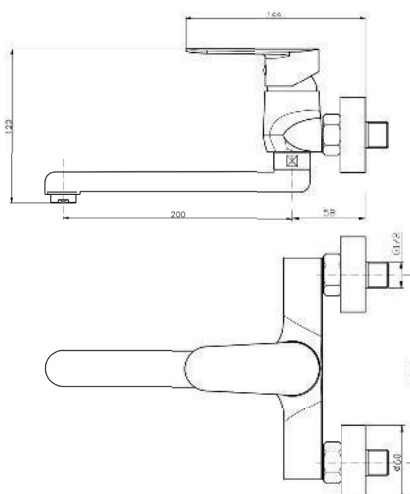

KON-MI023

Single-Lever Sink Mixer
Single Hole Installation
Swivel Spout
Metal Handle
Ceramic Cartridge
Flexible Connection Hoses
Water Connection 1/2"
Swivel Area 140°