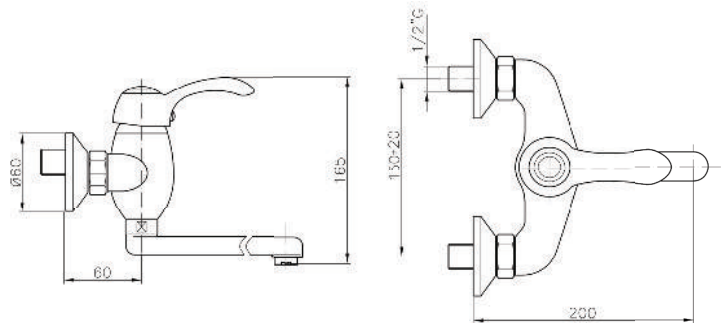

KON-ST008

Single-Lever Sink Mixer
Swivel Spout
Metal Handle
Wall Mounted
Adjustable Flow Rate Limiter
Ceramic Cartridge
Flat Wall Installation
Water Inlet 1/2"