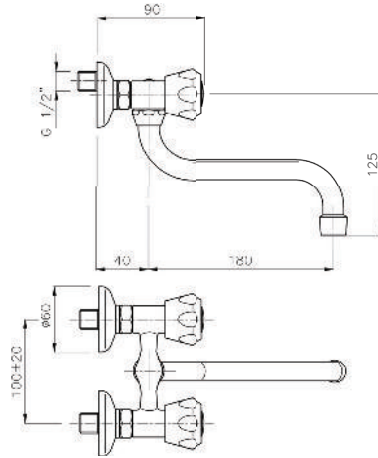

Product Customization:

Finish Options FF

02 Chrome 03 Gold 06 Brushed Nickel 07 White 08 Black

KON-09.838

Two-Handle Sink Mixer
Wall Mounted
Adjustable Flow Rate Limiter
Swivel Spout
Flat Wall Installation
Water Inlet 1/2"
Water Inlet Space 100 MM