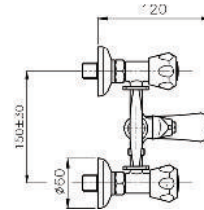

KON-9.865

Two-Handle Bath Mixer
Wall Mounted
Adjustable Flow Rate Limiter
Shower Outlet 1/2"
Automatic Diverter: Bath/Shower
Flat Wall Installation
Water Inlet 1/2"

With Shower Set
Consisting Of:
Hand Shower
Hose 1500 MM
Hand Shower Holder