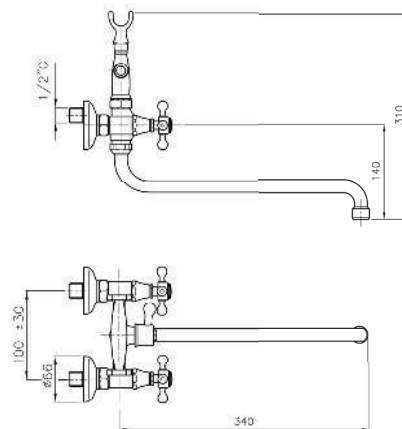

Product Customization:

Finish Options FF

02 Chrome   03 Gold   06 Brushed Nickel   07 White   08 Black

Additional Options EE

01 With Pop-up Waste   02 Without Pop-up Waste   16 With Shower Set   17 Without Shower Set