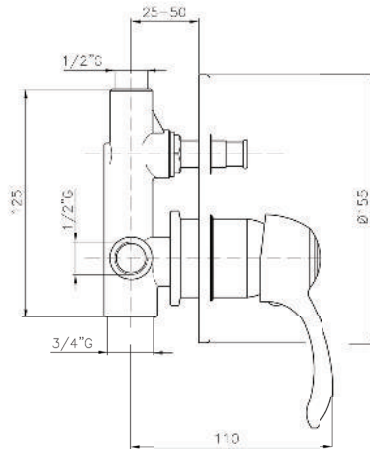

KON-ST000

Single-Lever Bath Mixer
Wall Mounted
Set For Complete Installation
Consist Of:

Bath Or Shower Valve Trim
Without Concealed Body
Automatic Diverter; Bath/Shower
Metal Handle
Metal Rosette

Universal Single-Lever Mixer
For Concealed Installation
For Use With Bath And Shower Mixer
Without Finishing Trim
Flat Installation Depth 25 MM - 50 MM*
All Connections Are With
Identifications Marking Inlets And Outlets