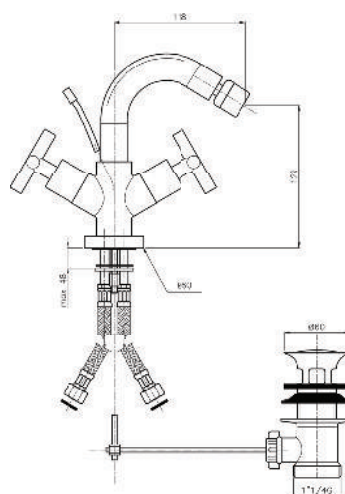

KON-4.155

Two-Handle Sink Mixer
Single Hole Installation
Swivel Spout
Metal Handle
Flexible Connection Hoses
Water Connection 1/2"
Swivel Area 140°