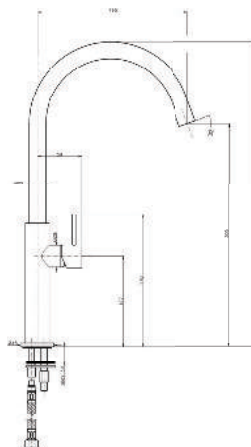

Shower Valve Trim
Without Concealed Body
Metal Handle
Metal Rosette

Universal Single-Lever Mixer
For Concealed Installation
For Use With Bath Or Shower Mixer
Without Finishing Trim
Flat Installation Depth 30 MM - 50 MM*
All Connections Are 1/2" With
Identifications Marking Inlets And Outlet

KON-SK101

Shower Set
Wall Mounted
Consisting Of:
Hand Shower
With Built In Flow Regulator
Hose 1500 MM
Hand Shower Holder

KON-RI023

Single-Lever Sink Mixer
Single Hole Installation
Swivel Spout
Metal Handle
Ceramic Cartridge Ø25
Flexible Connection Hoses
Water Connection 1/2"
Swivel Area 140°