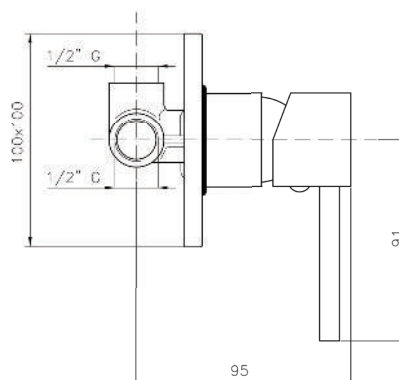

KON-PO060

Single-Lever Shower Mixer
Wall Mounted
Set For Complete Installation
Consist Of:

Shower Valve Trim
Without Concealed Body
Metal Handle
Metal Rosette

Universal Single-Lever Mixer
For Concealed Installation
For Use With Bath Or Shower Mixer
Without Finishing Trim
Flat Installation Depth 30 MM - 50 MM*
All Connections Are 1/2" With
Identifications Marking Inlets And Outlet