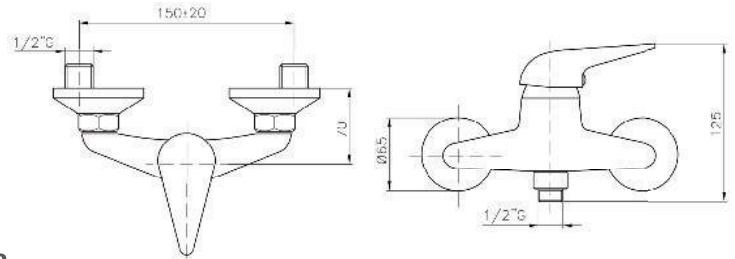

KON-SO068

Single-Lever Shower Mixer
Wall Mounted
Adjustable Flow Rate Limiter
Ceramic Cartridge
Shower Outlet 1/2"

KON-SO000

Single-Lever Bath Mixer
Wall Mounted
Set For Complete Installation
Consist Of:

Bath Or Shower Valve Trim
Without Concealed Body
Automatic Diverter; Bath/Shower
Metal Handle
Metal Rosette

Universal Single-Lever Mixer
For Concealed Installation
For Use With Bath And Shower Mixer
Without Finishing Trim
Flat Installation Depth 25 MM - 50 MM*
All Connections Are With
Identifications Marking Inlets And Outlets

SOFFI

Product Customization:

Finish Options FF

02 Chrome   03 Gold   06 Brushed Nickel   07 White   08 Black

Additional Options EE

16 With Shower Set   17 Without Shower Set