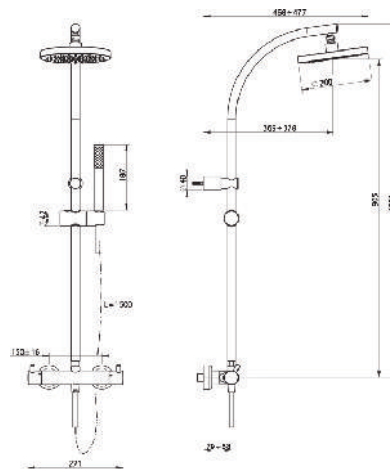

With
Shower Column
Rain Shower
Hand Shower
Shower Hose 1500 MM

Product Customization:

Finish Options FF

02 Chrome 03 Gold 06 Brushed Nickel 07 White 08 Black

Additional Options EE

16 With Shower Set 17 Without Shower Set