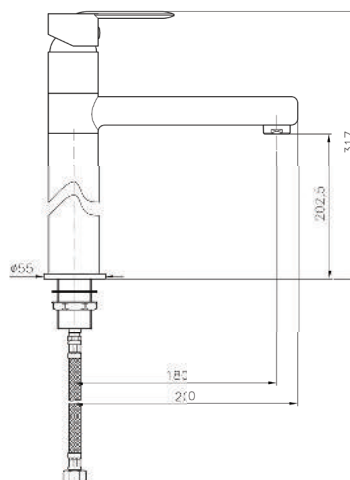

KON-SD024

Single-Lever Sink Mixer
Single Hole Installation
Swivel Spout
Metal Handle
Ceramic Cartridge
Flexible Connection Hoses
Water Connection 1/2"
Swivel Area 140°