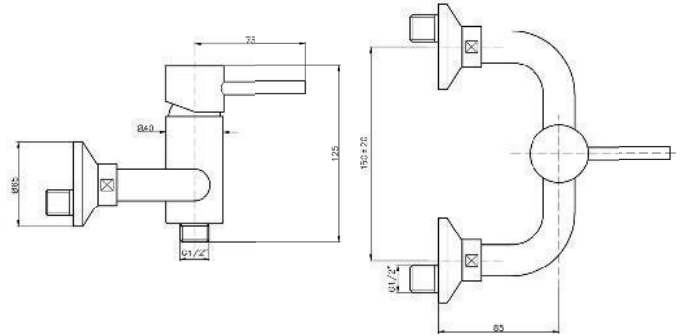

Product Customization:

Finish Options FF

Additional Options EE

KON-RI068

Single-Lever Shower Mixer
Wall Mounted
Adjustable Flow Rate Limiter
Ceramic Cartridge Ø35
Shower Outlet 1/2"
Flat Wall Installation
Water Inlet 1/2"