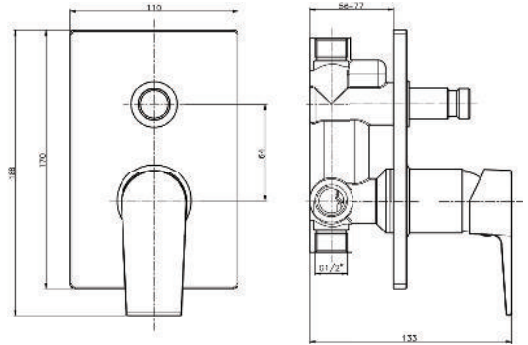

Universal Single-Lever Mixer
For Concealed Installation
For Use With Bath And Shower Mixer
Without Finishing Trim
Flat Installation Depth 56 MM - 77 MM*
All Connections Are With
Identifications Marking Inlets And Outlets