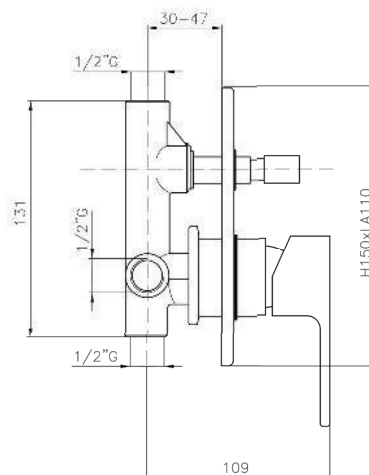

KON-CU000

Single-Lever Bath Mixer
Wall Mounted
Set For Complete Installation
Consist Of:

Bath Or Shower Valve Trim
Without Concealed Body
Automatic Diverter; Bath/Shower
Metal Handle
Metal Rosette

Universal Single-Lever Mixer
For Concealed Installation
For Use With Bath And Shower Mixer
Without Finishing Trim
Flat Installation Depth 30 MM - 47 MM*
All Connections Are With
Identifications Marking Inlets And Outlets