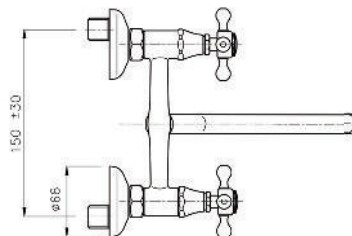

KON-71.123

Shower Set
Wall Fixing
Consisting Of:
Hand Shower
Hose 1500 MM
Shower Rail, Size 600 MM

KON-1.138

Two-Handle Sink Mixer
Wall Mounted
Adjustable Flow Rate Limiter
Swivel Spout
Flat Wall Installation
Water Inlet 1/2"
Water Inlet Space 100 MM

KON-1.108

Two Handle Sink Mixer
Swivel Spout
Metal Handle
Wall Mounted
Adjustable Flow Rate Limiter
Shower Outlet 1/2"
Flat Wall Installation
Water Inlet 1/2"

Product Customization:

Finish Options FF

02 Chrome   03 Gold   06 Brushed Nickel   07 White   08 Black