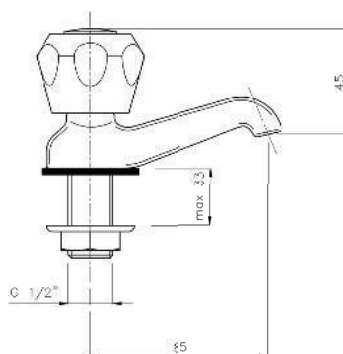

Sink Tap
Wall Mounted
Single Hole Installation
Metal Handle

Sink Tap
Wall Mounted
Single Hole Installation
Metal Handle

Basin Tap 1/2"
Single Hole Installation
Metal Handle

KON-9.803

Bidet Tap 1/2"
Single Hole Installation
Metal Handle

KON-9.812

Built-In Stop Cock 1/2"
Brass Body
Metal Handle

Product Customization:

Finish Options FF

02 Chrome   03 Gold   06 Brushed Nickel   07 White   08 Black