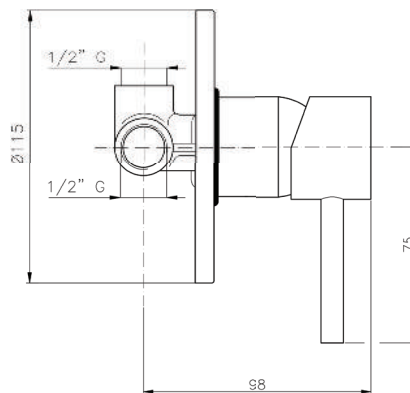

Shower Valve Trim
Without Concealed Body
Metal Handle
Metal Rosette

Universal Single-Lever Mixer
For Concealed Installation
For Use With Bath Or Shower Mixer
Without Finishing Trim
Flat Installation Depth 30 MM - 50 MM*
All Connections Are 1/2" With
Identifications Marking Inlets And Outlet