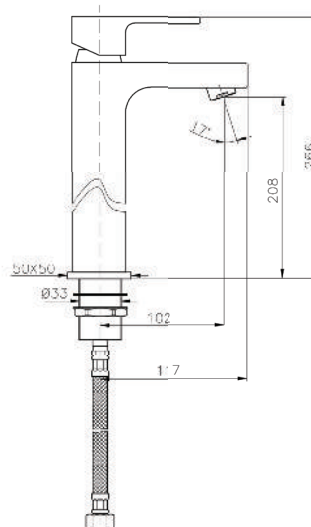

KÖN-CU045

Single-Lever Basin Mixer
For Free Standing Basins
Single Hole Installation
Ceramic Cartridge
Metal Handle
Flexible Connection Hoses
Water Connection 1/2"
Without Pop-Up Waste Set 1 1/4"