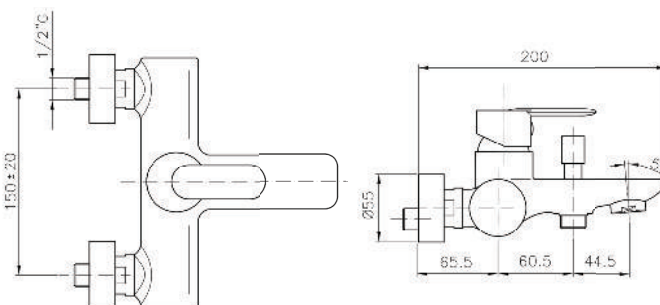

KON-SD055

Single-Lever Bath Mixer
Wall Mounted
Adjustable Flow Rate Limiter
Ceramic Cartridge
Shower Outlet 1/2"
Automatic Diverter: Bath/Shower
Flat Wall Installation
Water Inlet 1/2"