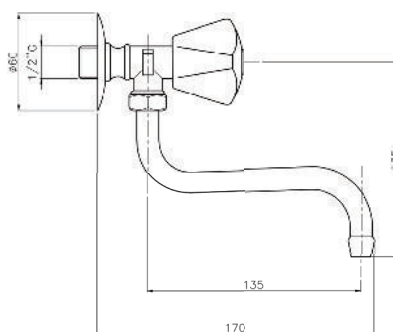

KON-19.113

Basin Tap 1/2"
Wall Mounted
Single Hole Installation
Metal Handle