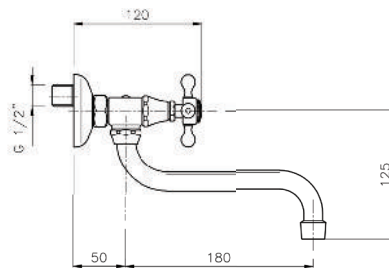

Product Customization:

Finish Options FF

02 Chrome   03 Gold   06 Brushed Nickel   07 White   08 Black