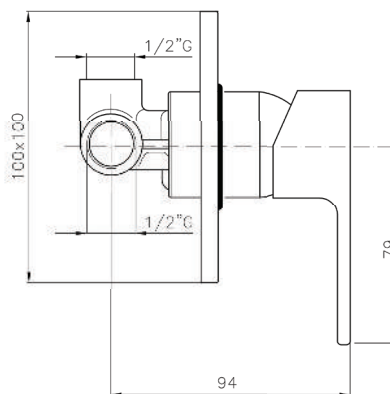

Shower Valve Trim
Without Concealed Body
Metal Handle
Metal Rosette

Universal Single-Lever Mixer
For Concealed Installation
For Use With Bath Or Shower Mixer
Without Finishing Trim
Flat Installation Depth 30 MM - 50 MM*
All Connections Are 1/2" With
Identifications Marking Inlets And Outlet