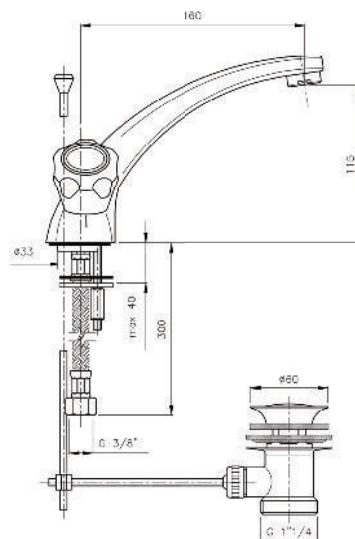

KON-9.805

Three-Hole Basin Mixer
Metal Handles
Flexible Connection Hose Between
Spout And Side Valves
Pop-Up Waste Set 1 1/4"

KON-9.821

Two-Handle Basin Mixer
Single Hole Installation
Metal Handle
Pop-Up Waste Set 1 1/4"
Flexible Connection Hoses
Water Connection 1/2"

KON-9.845

Two-Handle Basin Mixer
Single Hole Installation
Metal Handle
Pop-Up Waste Set 1 1/4"
Flexible Connection Hoses
Water Connection 1/2"

Product Customization:

Finish Options FF

Additional Options EE