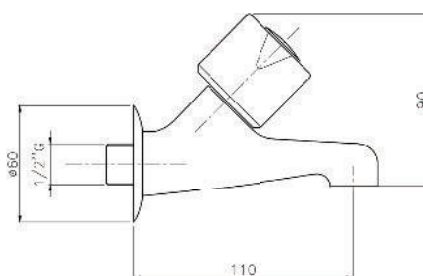

KON-9.815

Two-Handle Basin Mixer
Two Hole Installation
Metal Handle
Pop-Up Waste Set 1 1/4"
Water Connection 1/2"
4" Inlet Space

Product Customization:

Finish Options FF

02 Chrome   03 Gold   06 Brushed Nickel   07 White   08 Black