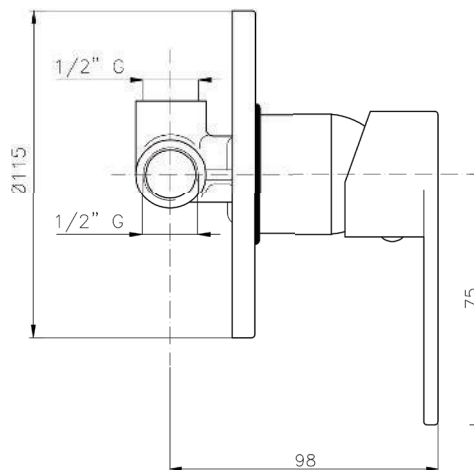

KON-ED060

Single-Lever Shower Mixer
Wall Mounted
Set For Complete Installation
Consist Of:

Shower Valve Trim
Without Concealed Body
Metal Handle
Metal Rosette

Universal Single-Lever Mixer
For Concealed Installation
For Use With Bath Or Shower Mixer
Without Finishing Trim
Flat Installation Depth 30 MM - 50 MM*
All Connections Are 1/2" With
Identifications Marking Inlets And Outlet