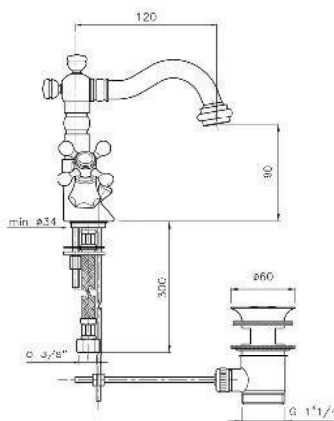

Product Customization:

Finish Options FF

02 Chrome   03 Gold   06 Brushed Nickel   07 White   08 Black

Additional Options EE

01 With Pop-up Waste   02 Without Pop-up Waste