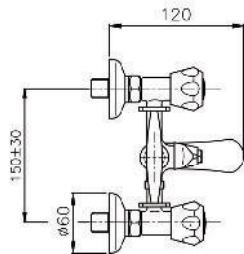

KON-9.801

Two-Handle Bath Mixer
Wall Mounted
Adjustable Flow Rate Limiter
Shower Outlet 1/2"
Automatic Diverter: Bath/Shower
Flat Wall Installation
Water Inlet 1/2"

With Shower Set
Consisting Of:
Hand Shower
Hose 1500 MM
Hand Shower Holder

KON-9.861

Two-Handle Bath Mixer
Wall Mounted
Adjustable Flow Rate Limiter
Shower Outlet 1/2"
Automatic Diverter: Bath/Shower
Flat Wall Installation
Water Inlet 1/2"

With Shower Set
Consisting Of:
Hand Shower
Hose 1500 MM
Hand Shower Holder

Product Customization:

Finish Options FF

02 Chrome   03 Gold   06 Brushed Nickel   07 White   08 Black

Additional Options EE

16 With Shower Set   17 Without Shower Set