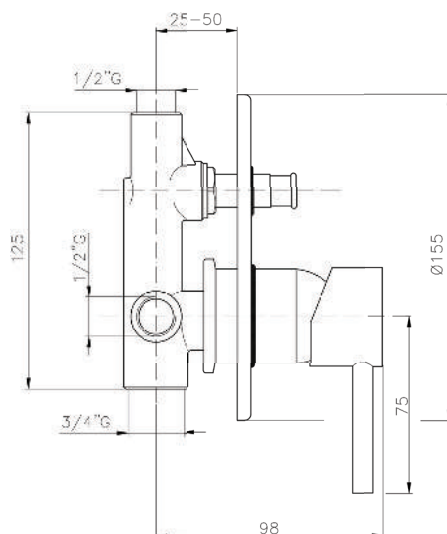

KON-RD000

Single-Lever Bath Mixer
Wall Mounted
Set For Complete Installation
Consist Of:

Bath Or Shower Valve Trim
Without Concealed Body
Automatic Diverter; Bath/Shower
Metal Handle
Metal Rosette

Universal Single-Lever Mixer
For Concealed Installation
For Use With Bath And Shower Mixer
Without Finishing Trim
Flat Installation Depth 25 MM - 50 MM*
All Connections Are With
Identifications Marking Inlets And Outlets