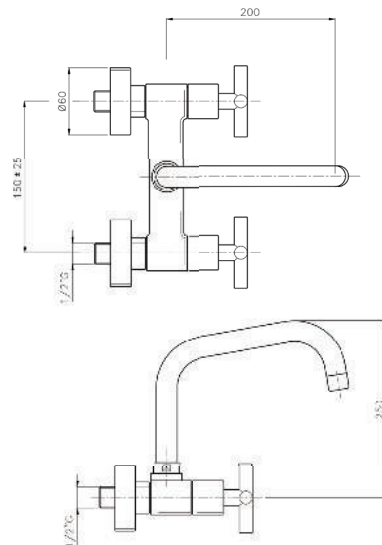

Product Customization:

Finish Options FF

02 Chrome   03 Gold   06 Brushed Nickel   07 White   08 Black