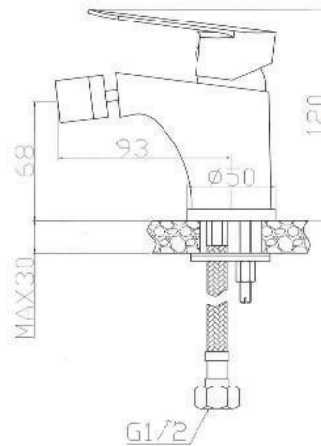

KON-SM005

Single-Lever Basin Mixer
Single Hole Installation
Ceramic Cartridge
Low Spout
Metal Handle
Pop-Up Waste Set 1 1/4"
Flexible Connection Hoses
Water Connection 1/2"

KON-SM006

Single-Lever Bidet Mixer
Single Hole Installation
Ceramic Cartridge
Swivel Adapter
Metal Handle
Pop-Up Waste Set 1 1/4"
Flexible Connection Hoses
Water Connection 1/2"

KON-SM055

Single-Lever Bath Mixer
Wall Mounted
Adjustable Flow Rate Limiter
Ceramic Cartridge
Shower Outlet 1/2"
Automatic Diverter: Bath/Shower
Flat Wall Installation
Water Inlet 1/2"

Product Customization:

Finish Options FF

Additional Options EE