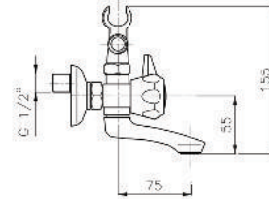

KON-09.839

Two-Handle Shower Mixer
Wall Mounted
Adjustable Flow Rate Limiter
Shower Outlet 1/2"
Flat Wall Installation
Water Inlet 1/2"
Water Inlet Space 100 MM