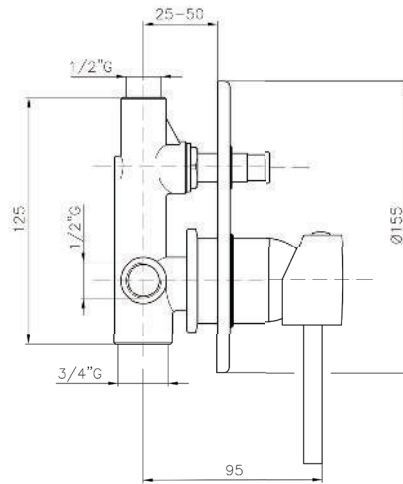

KON-VI000

Single-Lever Bath Mixer
Wall Mounted
Set For Complete Installation
Consist Of:

Bath Or Shower Valve Trim
Without Concealed Body
Automatic Diverter; Bath/Shower
Metal Handle
Metal Rosette

Universal Single-Lever Mixer
For Concealed Installation
For Use With Bath And Shower Mixer
Without Finishing Trim
Flat Installation Depth 25 MM - 50 MM*
All Connections Are With
Identifications Marking Inlets And Outlets