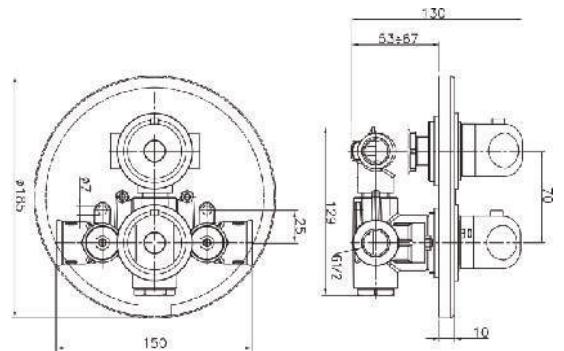

Product Customization:

Finish Options FF

02 Chrome   03 Gold   06 Brushed Nickel   07 White   08 Black

Additional Options EE

16 With Shower Set   17 Without Shower Set