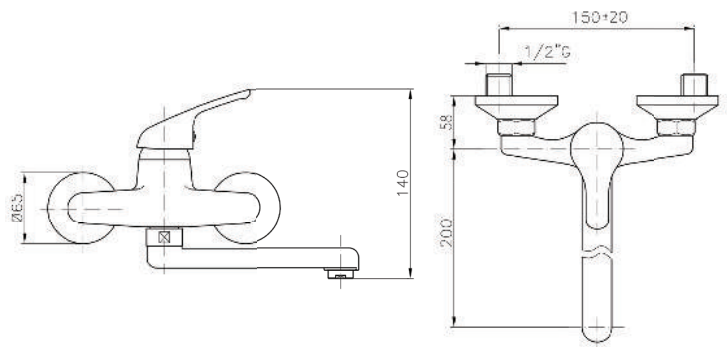

KON-AT008

Single-Lever Sink Mixer
Swivel Spout
Metal Handle
Wall Mounted
Adjustable Flow Rate Limiter
Ceramic Cartridge
Flat Wall Installation
Water Inlet 1/2"