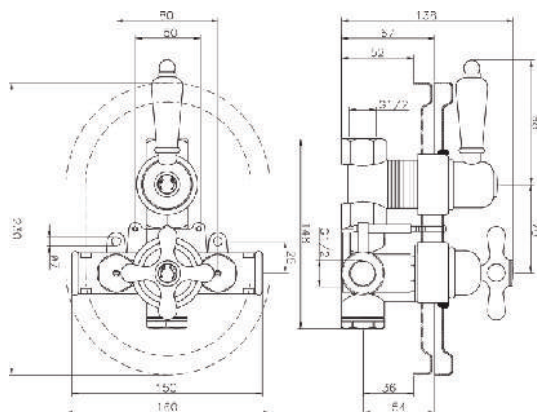

Bath Or Shower Valve Trim
Without Concealed Body
Metal Handle
Metal Rosette

Universal Single-Lever Mixer
For Concealed Installation
For Use With Bath And Shower Mixer
Without Finishing Trim
All Connections Are 1/2" With
Identifications Marking Inlets And Outlets