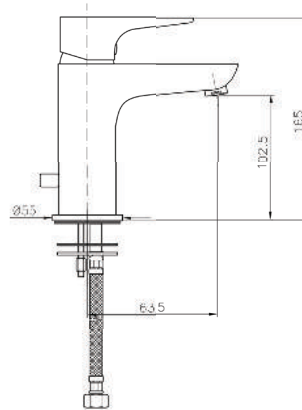

KON-JA005

Single-Lever Basin Mixer
Single Hole Installation
Ceramic Cartridge
Low Spout
Metal Handle
Pop-Up Waste Set 1 1/4"
Flexible Connection Hoses
Water Connection 1/2"