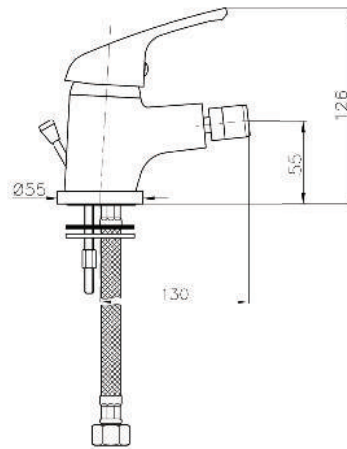

Additional Options EE

01 With Pop-up Waste 02 Without Pop-up Waste

KÖN-AT006

Single-Lever Bidet Mixer
Single Hole Installation
Ceramic Cartridge
Swivel Adapter
Metal Handle
Pop-Up Waste Set 1 1/4"
Flexible Connection Hoses
Water Connection 1/2"