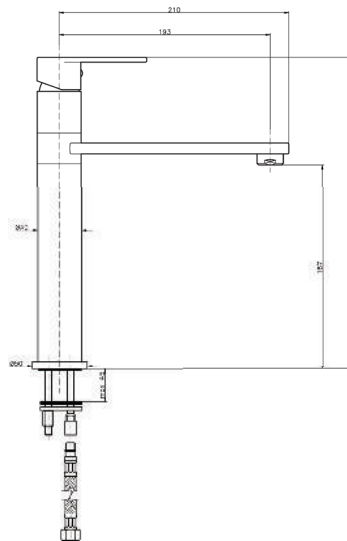

KON-ED024

Single-Lever Sink Mixer
Single Hole Installation
Swivel Spout
Metal Handle
Ceramic Cartridge Ø35
Flexible Connection Hoses
Water Connection 1/2"
Swivel Area 140°