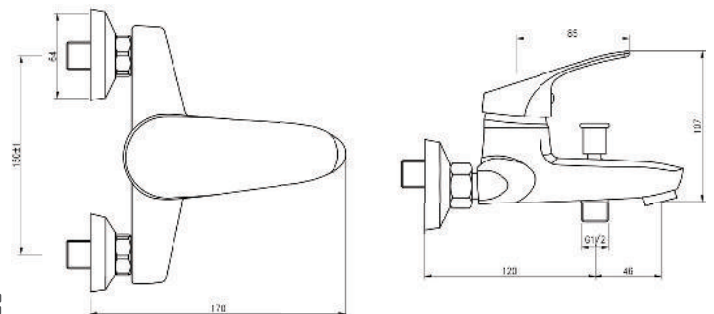

KÖN-MI055

Single-Lever Bath Mixer
Wall Mounted
Adjustable Flow Rate Limiter
Ceramic Cartridge
Shower Outlet 1/2"
Automatic Diverter: Bath/Shower
Flat Wall Installation
Water Inlet 1/2"