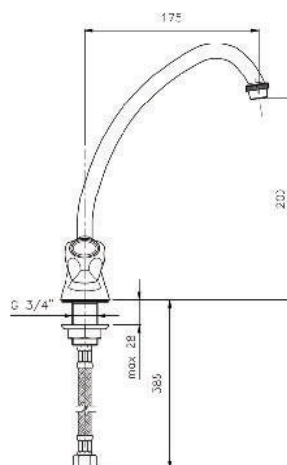

Product Customization:

Finish Options FF

02 Chrome 03 Gold 06 Brushed Nickel 07 White 08 Black

KON-EC223

Two-Handle Sink Mixer
Single Hole Installation
Swivel Spout
Metal Handle
Flexible Connection Hoses
Water Connection 1/2"
Swivel Area 140°