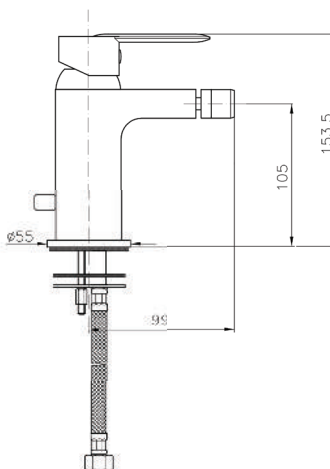

KON-SD006

Single-Lever Bidet Mixer
Single Hole Installation
Ceramic Cartridge
Swivel Adapter
Metal Handle
Pop-Up Waste Set 1 1/4"
Flexible Connection Hoses
Water Connection 1/2"