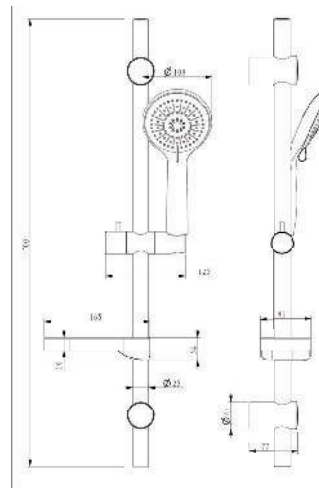

KON-CB09S1590

Shower Set
Wall Fixing
Consisting Of:
Hand Shower
Hose 1500 MM
Shower Rail, Size 700 MM

Product Customization:

Finish Options FF

02 Chrome   03 Gold   06 Brushed Nickel   07 White   08 Black