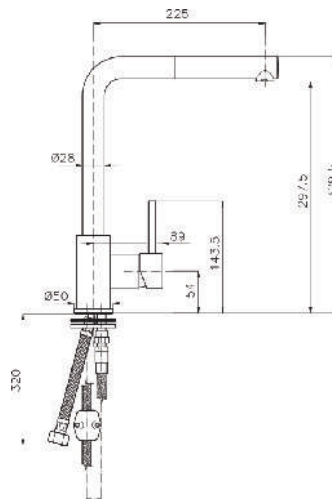

Product Customization:

Finish Options FF

02 Chrome 03 Gold 06 Brushed Nickel 07 White 08 Black

KON-VI023

Single-Lever Sink Mixer
Single Hole Installation
Swivel Spout
Metal Handle
Ceramic Cartridge
Flexible Connection Hoses
Swivel Area 140°
Pull Out Length 400 MM