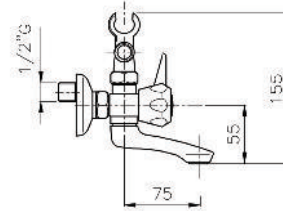

KON-9.861

Two-Handle Bath Mixer
Wall Mounted
Adjustable Flow Rate Limiter
Shower Outlet 1/2"
Automatic Diverter: Bath/Shower
Flat Wall Installation
Water Inlet 1/2"

With Shower Set
Consisting Of:
Hand Shower
Hose 1500 MM
Hand Shower Holder