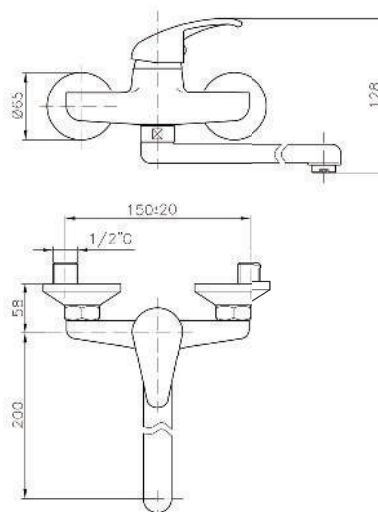

KON-MN008

Single-Lever Sink Mixer
Swivel Spout
Metal Handle
Wall Mounted
Adjustable Flow Rate Limiter
Ceramic Cartridge
Flat Wall Installation
Water Inlet 1/2"