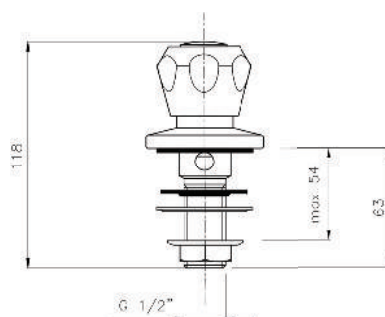

Bidet Tap 1/2"
Single Hole Installation
Metal Handle

KON-9.812