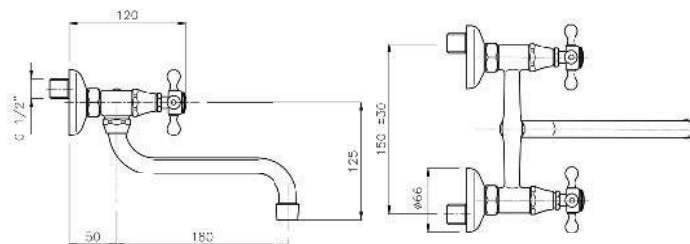

Product Customization:

Finish Options FF

02 Chrome 03 Gold 06 Brushed Nickel 07 White 08 Black

KON-01.108

Two Handle Sink Mixer
Swivel Spout
Metal Handle
Wall Mounted
Adjustable Flow Rate Limiter
Shower Outlet 1/2"
Flat Wall Installation
Water Inlet 1/2"