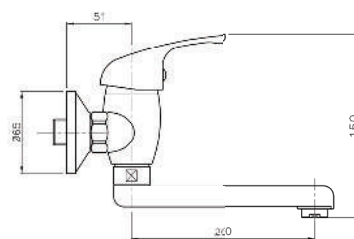

KON-12122

Single-Lever Sink Mixer
Single Hole Installation
Swivel Spout
Metal Handle
Ceramic Cartridge
Flexible Connection Hoses
Swivel Area 140°
Dishwashing Machine Connection

KON-12125

Single-Lever Sink Mixer
Single Hole Installation
Swivel Spout
Metal Handle
Ceramic Cartridge
Flexible Connection Hoses
Water Connection 1/2"
Swivel Area 140°
Three Way

KON-12126

Single-Lever Sink Mixer
Single Hole Installation
Swivel Spout
Metal Handle
Ceramic Cartridge
Flexible Connection Hoses
Water Connection 1/2"
Swivel Area 140°

For Low Pressure

KON-EC008

Single-Lever Sink Mixer
Swivel Spout
Metal Handle
Wall Mounted
Adjustable Flow Rate Limiter
Ceramic Cartridge
Flat Wall Installation
Water Inlet 1/2"

Product Customization:

Finish Options FF

02 Chrome   03 Gold   06 Brushed Nickel   07 White   08 Black