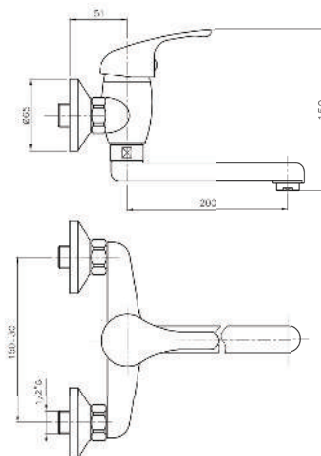

KON-EC008

Single-Lever Sink Mixer
Swivel Spout
Metal Handle
Wall Mounted
Adjustable Flow Rate Limiter
Ceramic Cartridge
Flat Wall Installation
Water Inlet 1/2"