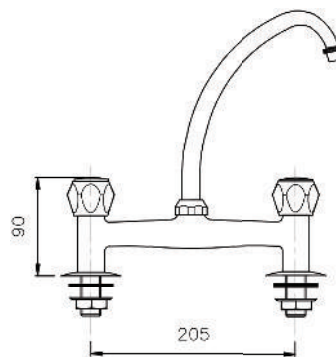

Product Customization:

Finish Options FF

02 Chrome   03 Gold   06 Brushed Nickel   07 White   08 Black