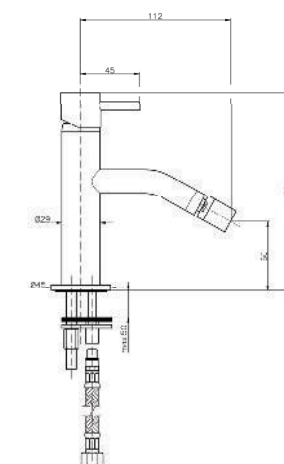

KON-RA006

Single-Lever Bidet Mixer
Single Hole Installation
Ceramic Cartridge Ø25
Swivel Adapter
Metal Handle
Pop-Up Waste Set 1 1/4"
Flexible Connection Hoses
Water Connection 1/2"