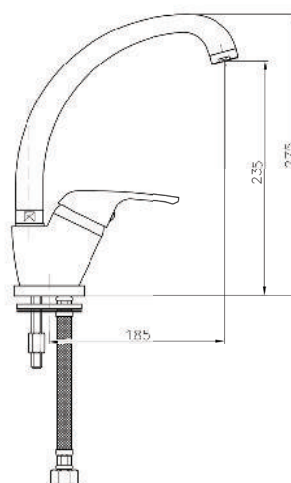

KON-AT024

Single-Lever Sink Mixer
Single Hole Installation
Swivel Spout
Metal Handle
Ceramic Cartridge
Flexible Connection Hoses
Water Connection 1/2"
Swivel Area 140°