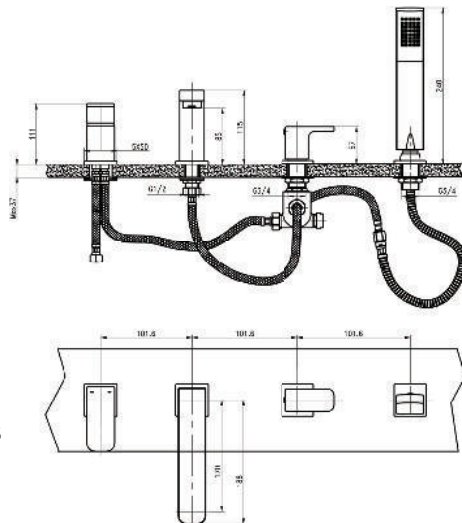

KON-CU070

Four-Hole Bath Mixer Set
Consisting Of:
Assembled Brass Spout With
Bath/Shower Diverter
Hand Shower, Shower Hose 1500 MM
Hand Shower Holder
Flexible Connection Hoses
Connection For Shower Hose
Metal Handles

KON-CU002

Bath Spout
Wall Mounted
Length 232.5 MM
Water Inlet 1/2"