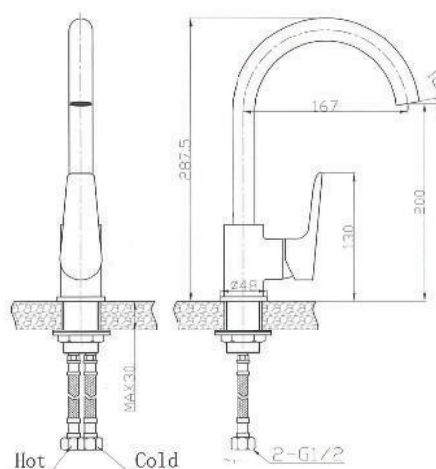

KON-SP023

Single-Lever Sink Mixer
Single Hole Installation
Swivel Spout
Metal Handle
Ceramic Cartridge
Flexible Connection Hoses
Water Connection 1/2"
Swivel Area 140°