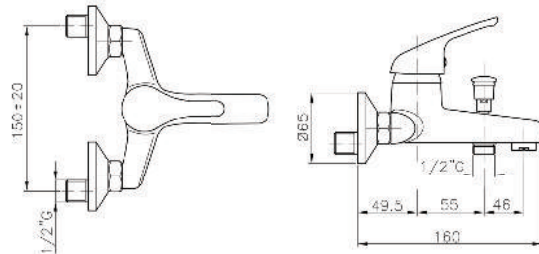

KÖN-AT055

Single-Lever Bath Mixer
Wall Mounted
Adjustable Flow Rate Limiter
Ceramic Cartridge
Shower Outlet 1/2"
Automatic Diverter: Bath/Shower
Flat Wall Installation
Water Inlet 1/2"

ATOM