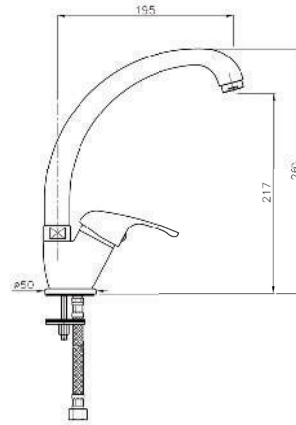

Product Customization:

Finish Options FF

Additional Options EE

KON-EC023

Single-Lever Sink Mixer
Single Hole Installation
Swivel Spout
Metal Handle
Ceramic Cartridge
Flexible Connection Hoses
Water Connection 1/2"
Swivel Area 140°