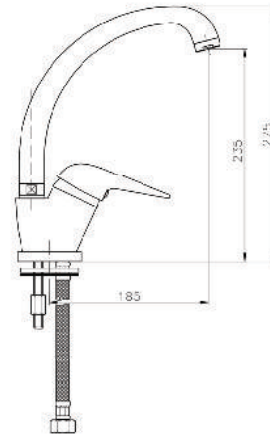

KON-SO024

Single-Lever Sink Mixer
Single Hole Installation
Swivel Spout
Metal Handle
Ceramic Cartridge
Flexible Connection Hoses
Water Connection 1/2"
Swivel Area 140°