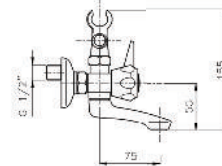

KON-9.855

Two-Handle Bath Mixer
Wall Mounted
Adjustable Flow Rate Limiter
Shower Outlet 1/2"
Automatic Diverter: Bath/Shower
Flat Wall Installation
Water Inlet 1/2"

With Shower Set
Consisting Of:
Hand Shower
Hose 1500 MM
Hand Shower Holder