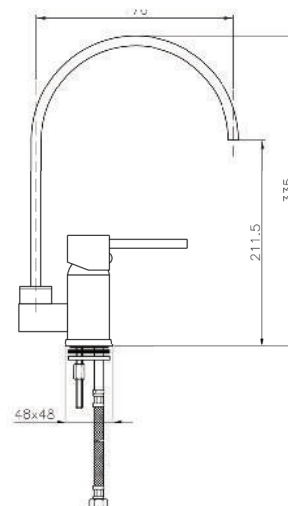

KON-VI022

Single-Lever Sink Mixer
Single Hole Installation
Swivel Spout
Metal Handle
Ceramic Cartridge
Flexible Connection Hoses
Water Connection 1/2"
Swivel Area 140°