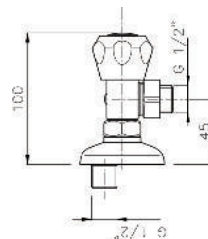

KON-9.855

Two-Handle Bath Mixer
Wall Mounted
Adjustable Flow Rate Limiter
Shower Outlet 1/2"
Automatic Diverter: Bath/Shower
Flat Wall Installation
Water Inlet 1/2"

With Shower Set
Consisting Of:
Hand Shower
Hose 1500 MM
Hand Shower Holder

KON-9.865

Two-Handle Bath Mixer
Wall Mounted
Adjustable Flow Rate Limiter
Shower Outlet 1/2"
Automatic Diverter: Bath/Shower
Flat Wall Installation
Water Inlet 1/2"

With Shower Set
Consisting Of:
Hand Shower
Hose 1500 MM
Hand Shower Holder

KON-9.868

Two-Handle Shower Mixer
Wall Mounted
Adjustable Flow Rate Limiter
Shower Outlet 1/2"
Flat Wall Installation
Water Inlet 1/2"

Product Customization:

Finish Options FF

02 Chrome   03 Gold   06 Brushed Nickel   07 White   08 Black

Additional Options EE

16 With Shower Set   17 Without Shower Set