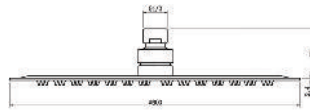

KON-21.111

Brass Shower Arm Round
Dia Ø 22 MM
Length 350 MM