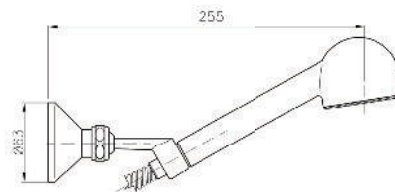

KON-AT101

Shower Set
Wall Mounted
Consisting Of:
Hand Shower
With Built In Flow Regulator
Hose 1500 MM
Hand Shower Holder