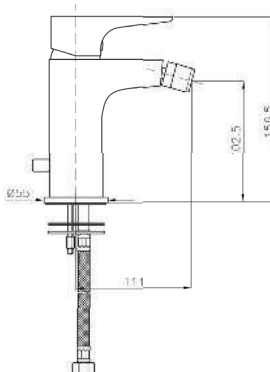

KON-JA006

Single-Lever Bidet Mixer
Single Hole Installation
Ceramic Cartridge
Swivel Adapter
Metal Handle
Pop-Up Waste Set 1 1/4"
Flexible Connection Hoses
Water Connection 1/2"