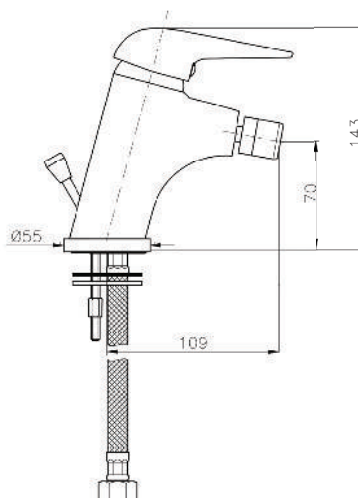

KON-SO005

Single-Lever Basin Mixer
Single Hole Installation
Ceramic Cartridge
Low Spout
Metal Handle
Pop-Up Waste Set 1 1/4"
Flexible Connection Hoses
Water Connection 1/2"

KON-SO006

Single-Lever Bidet Mixer
Single Hole Installation
Ceramic Cartridge
Swivel Adapter
Metal Handle
Pop-Up Waste Set 1 1/4"
Flexible Connection Hoses
Water Connection 1/2"

KON-SO055

Single-Lever Bath Mixer
Wall Mounted
Adjustable Flow Rate Limiter
Ceramic Cartridge
Shower Outlet 1/2"
Automatic Diverter: Bath/Shower
Flat Wall Installation
Water Inlet 1/2"

Product Customization:

Finish Options FF

Additional Options EE