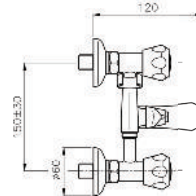

KON-9.855

Two-Handle Bath Mixer
Wall Mounted
Adjustable Flow Rate Limiter
Shower Outlet 1/2"
Automatic Diverter: Bath/Shower
Flat Wall Installation
Water Inlet 1/2"

With Shower Set
Consisting Of:
Hand Shower
Hose 1500 MM
Hand Shower Holder