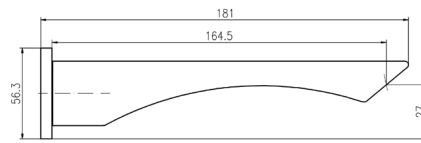

RIVA

Product Customization:

Finish Options FF

02 Chrome 03 Gold 06 Brushed Nickel 07 White 08 Black

Additional Options EE

16 With Shower Set 17 Without Shower Set

KON-RI002

Bath Spout
Wall Mounted
Length 181 MM
Water Inlet 1/2"