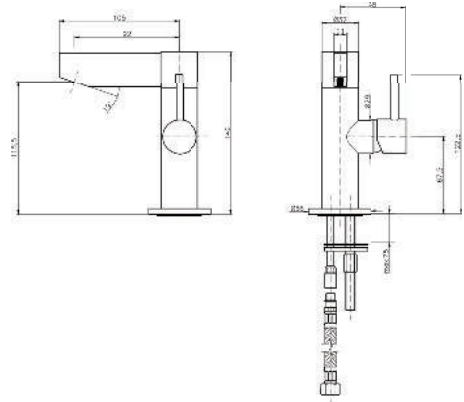

KON-EM023

Single-Lever Sink Mixer
Single Hole Installation
Swivel Spout
Metal Handle
Ceramic Cartridge Ø25
Flexible Connection Hoses
Water Connection 1/2"
Swivel Area 140°

Product Customization:

Finish Options FF