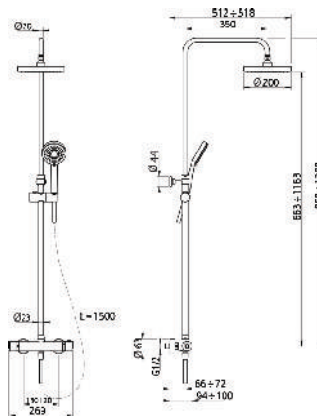

Product Customization:

Finish Options FF

02 Chrome   03 Gold   06 Brushed Nickel   07 White   08 Black

Additional Options EE

16 With Shower Set   17 Without Shower Set