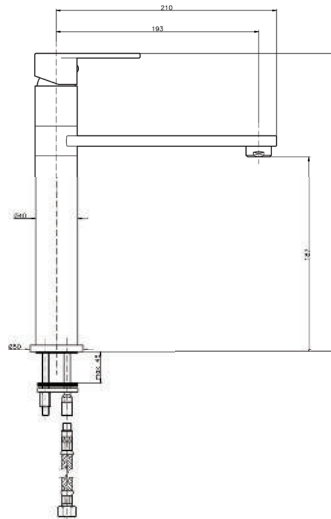

Product Customization:

Finish Options FF

02 Chrome   03 Gold   06 Brushed Nickel   07 White   08 Black