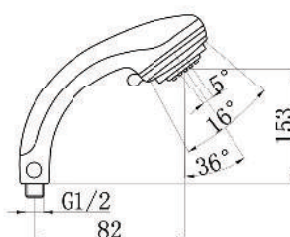

SHOWERS

KON-SH004

ABS Hand Shower
Single Functions
Anti-Limestone
Size Ø 70 MM

KON-SH010

ABS Kitchen Sink Shower
Two Functions

KON-SH005

ABS Hand Shower
Five Functions
Anti-Limestone
With Built In Flow Regulator
Size Ø 95 MM