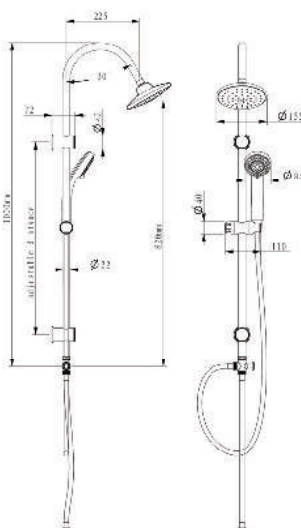

"Shower Column
Wall-Fixing
Height 1250 MM
Connection 3/4"

KON-21128

Square Shower Column
Wall-Fixing
Brass Tube
Metal Brackets
Flexible Hose 500 MM
Shower Hose 1500 MM
Rain Shower 20X20

KON-21129

Round Shower Column
Wall-Fixing
Brass Tube
Metal Brackets
Flexible Connection Hose 500 MM
Shower Hose 1500 MM
Rain Shower Ø 15 MM