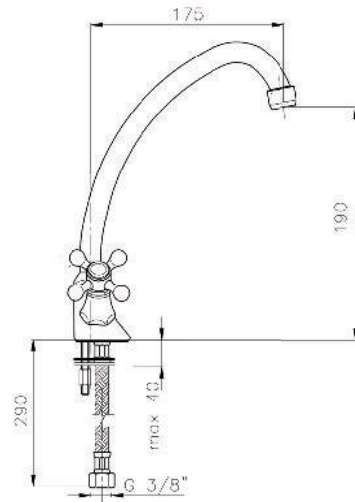

Product Customization:

Finish Options FF

02 Chrome 03 Gold 06 Brushed Nickel 07 White 08 Black

KON-01.124

Two-Handle Sink Mixer
Single Hole Installation
Swivel Spout
Metal Handle
Flexible Connection Hoses
Water Connection 1/2"
Swivel Area 140°