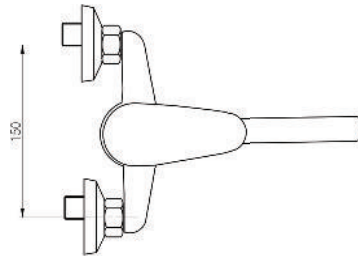

KON-SM023

Single-Lever Sink Mixer
Single Hole Installation
Swivel Spout
Metal Handle
Ceramic Cartridge
Flexible Connection Hoses
Water Connection 1/2"
Swivel Area 140°