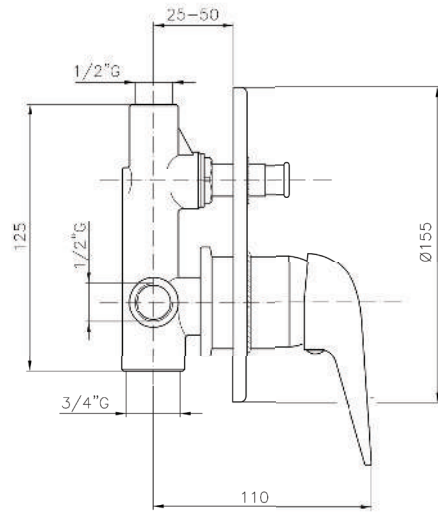

Bath Or Shower Valve Trim
Without Concealed Body
Automatic Diverter; Bath/Shower
Metal Handle
Metal Rosette

Universal Single-Lever Mixer
For Concealed Installation
For Use With Bath And Shower Mixer
Without Finishing Trim
Flat Installation Depth 25 MM - 50 MM*
All Connections Are With
Identifications Marking Inlets And Outlets