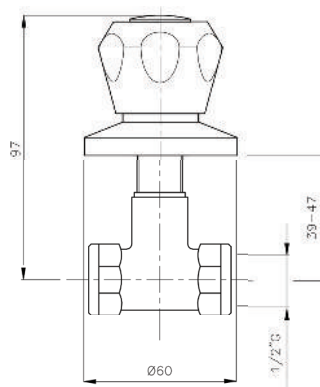

Built-In Stop Cock 1/2"
Brass Body
Metal Handle