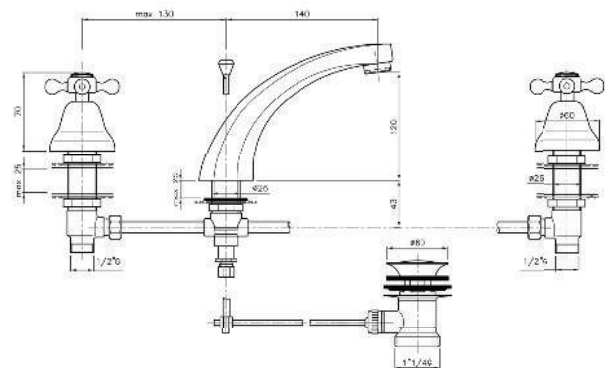

Product Customization:

Finish Options FF

02 Chrome   03 Gold   06 Brushed Nickel   07 White   08 Black

Additional Options EE

01 With Pop-up Waste   02 Without Pop-up Waste