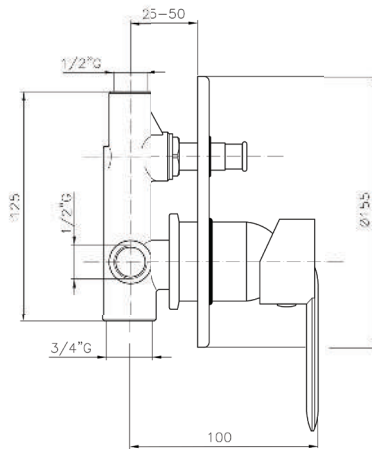

KON-SD000

Single-Lever Bath Mixer
Wall Mounted
Set For Complete Installation
Consist Of:

Bath Or Shower Valve Trim
Without Concealed Body
Automatic Diverter; Bath/Shower
Metal Handle
Metal Rosette

Universal Single-Lever Mixer
For Concealed Installation
For Use With Bath And Shower Mixer
Without Finishing Trim
Flat Installation Depth 25 MM - 50 MM*
All Connections Are With
Identifications Marking Inlets And Outlets