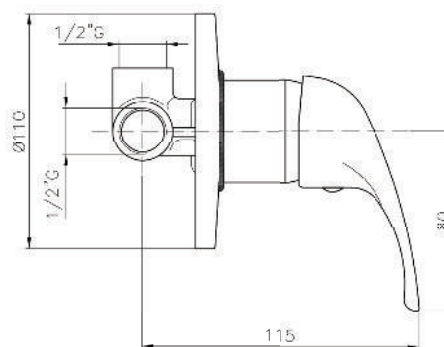

Product Customization:

Finish Options FF

02 Chrome   03 Gold   06 Brushed Nickel   07 White   08 Black

Additional Options EE

16 With Shower Set   17 Without Shower Set