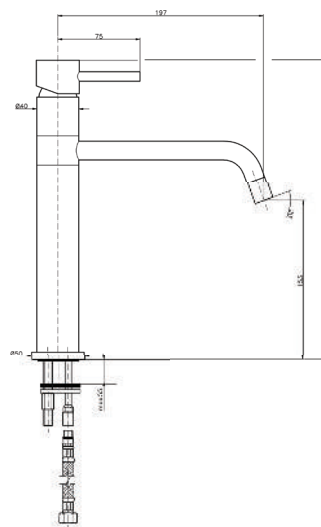

KON-RA060

Single-Lever Shower Mixer
Wall Mounted
Set For Complete Installation
Consist Of:

Shower Valve Trim
Without Concealed Body
Metal Handle
Metal Rosette

Universal Single-Lever Mixer
For Concealed Installation
For Use With Bath Or Shower Mixer
Without Finishing Trim
Flat Installation Depth 30 MM - 50 MM*
All Connections Are 1/2" With
Identifications Marking Inlets And Outlet