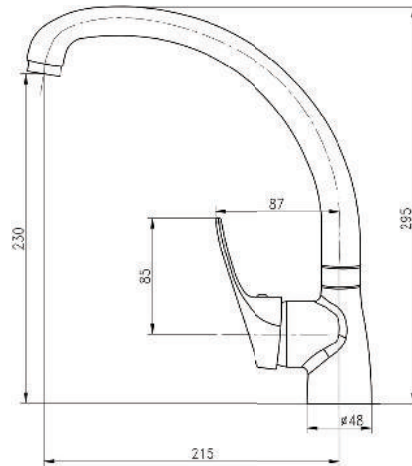

KON-MI028

Single-Lever Sink Mixer
Single Hole Installation
Swivel Spout
Metal Handle
Ceramic Cartridge
Flexible Connection Hoses
Swivel Area 140°
Pull Out Length 400 MM
Dual Function

KON-MI023

Single-Lever Sink Mixer
Single Hole Installation
Swivel Spout
Metal Handle
Ceramic Cartridge
Flexible Connection Hoses
Water Connection 1/2"
Swivel Area 140°

KON-MI024

Single-Lever Sink Mixer
Single Hole Installation
Swivel Spout
Metal Handle
Ceramic Cartridge
Flexible Connection Hoses
Water Connection 1/2"
Swivel Area 140°

Product Customization:

Finish Options FF

02 Chrome   03 Gold   06 Brushed Nickel   07 White   08 Black