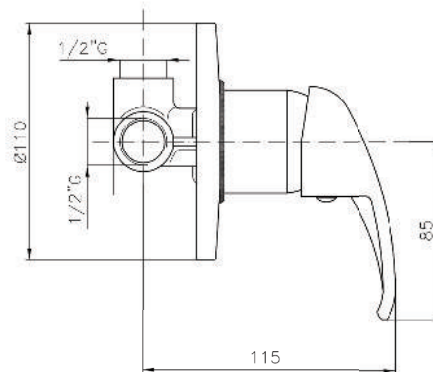

Shower Valve Trim
Without Concealed Body
Metal Handle
Metal Rosette

Universal Single-Lever Mixer
For Concealed Installation
For Use With Bath Or Shower Mixer
Without Finishing Trim
Flat Installation Depth 30 MM - 50 MM*
All Connections Are 1/2" With
Identifications Marking Inlets And Outlet