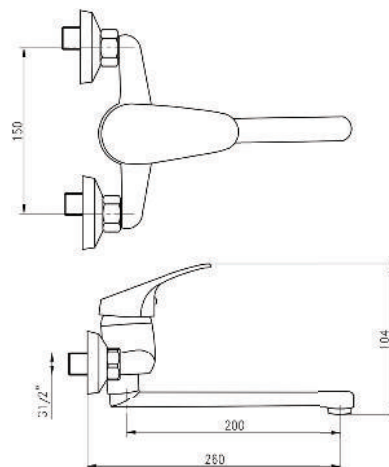

KON-MI008

Single-Lever Sink Mixer
Swivel Spout
Metal Handle
Wall Mounted
Adjustable Flow Rate Limiter
Ceramic Cartridge
Flat Wall Installation
Water Inlet 1/2"