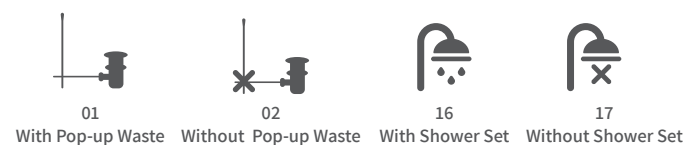

Additional Options EE