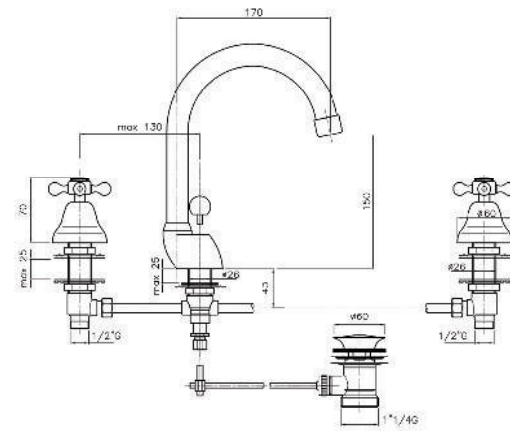

KON-1.145

Two-Handle Basin Mixer
Single Hole Installation
Ceramic Valves 1/2", 90°
Metal Handle
Pop-Up Waste Set 1 1/4"
Flexible Connection Hoses
Water Connection 1/2"

KON-1.105

Three-Hole Basin Mixer
Metal Handles
Flexible Connection Hose
Between Spout And Side Valves
Pop-Up Waste Set 1 1/4"

KON-1.121

Two-Handle Basin Mixer
Single Hole Installation
Ceramic Valves 1/2", 90°
Metal Handle
Pop-Up Waste Set 1 1/4"
Flexible Connection Hoses
Water Connection 1/2"

CLASSIC

Product Customization:

Finish Options FF

02 Chrome   03 Gold   06 Brushed Nickel   07 White   08 Black

Additional Options EE

01 With Pop-up Waste   02 Without Pop-up Waste