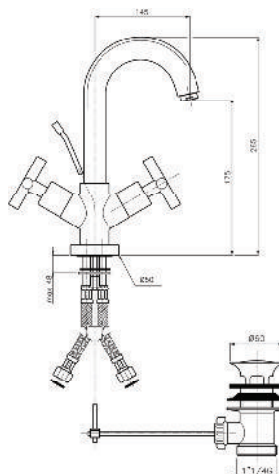

KON-4.131

Two-Handle Bidet Mixer
Single Hole Installation
Ceramic Valves 1/2", 90°
Metal Handle
Pop-Up Waste Set 1 1/4"
Flexible Connection Hoses
Water Connection 1/2"