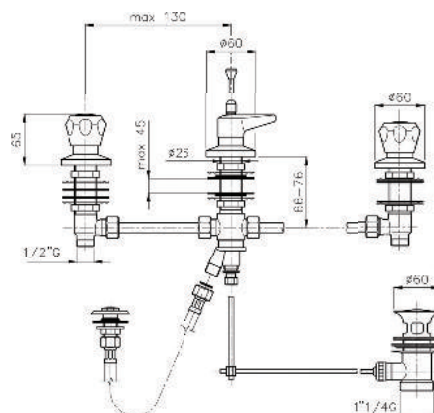

KON-9.807
Three-Hole Bidet Mixer
Metal Handles
Pop-Up Waste Set 1 1/4"

KON-9.831
Two-Handle Bidet Mixer
Single Hole Installation
Ceramic Valves 1/2", 90°
Metal Handle
Pop-Up Waste Set 1 1/4"
Flexible Connection Hoses
Water Connection 1/2"