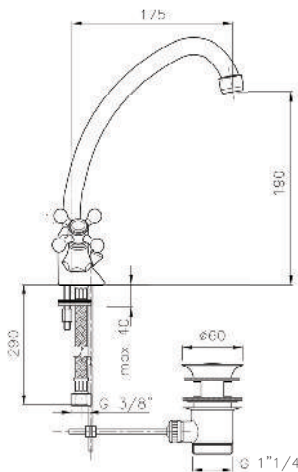

CLASSIC

Product Customization:

Finish Options FF

02 Chrome 03 Gold 06 Brushed Nickel 07 White 08 Black

Additional Options EE

01 With Pop-up Waste 02 Without Pop-up Waste

KON-1.125

Two-Handle Basin Mixer
Single Hole Installation
Ceramic Valves 1/2", 90°
Metal Handle
Pop-Up Waste Set 1 1/4"
Flexible Connection Hoses
Water Connection 1/2"