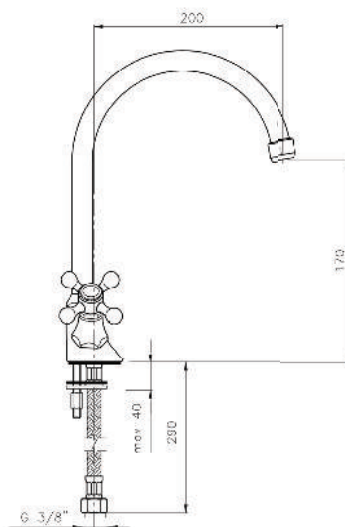

KON-01.108

Two Handle Sink Mixer
Swivel Spout
Metal Handle
Wall Mounted
Adjustable Flow Rate Limiter
Shower Outlet 1/2"
Flat Wall Installation
Water Inlet 1/2"

KON-01.122

Two-Handle Sink Mixer
Single Hole Installation
Swivel Spout
Metal Handle
Flexible Connection Hoses
Water Connection 1/2"
Swivel Area 140°

KON-01.123

Two-Handle Sink Mixer
Single Hole Installation
Swivel Spout
Metal Handle
Flexible Connection Hoses
Water Connection 1/2"
Swivel Area 140°

Product Customization:

Finish Options FF

02 Chrome   03 Gold   06 Brushed Nickel   07 White   08 Black