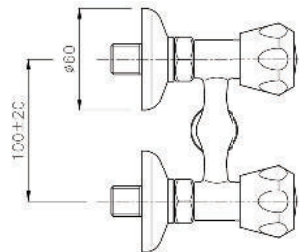

KON-19.368

Two-Handle Shower Mixer
Wall Mounted
Adjustable Flow Rate Limiter
Shower Outlet 1/2"
Flat Wall Installation
Water Inlet 1/2"
Water Inlet Space 110 MM