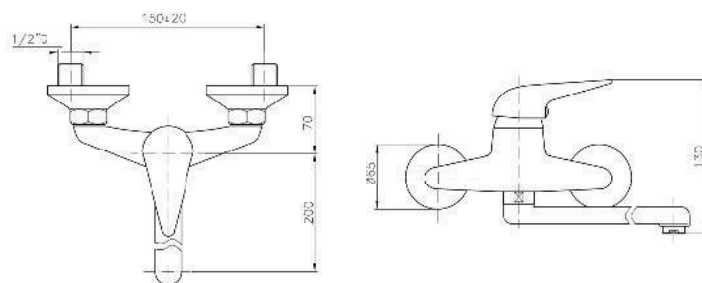

KON-SO008

Single-Lever Sink Mixer
Swivel Spout
Metal Handle
Wall Mounted
Adjustable Flow Rate Limiter
Ceramic Cartridge
Flat Wall Installation
Water Inlet 1/2"