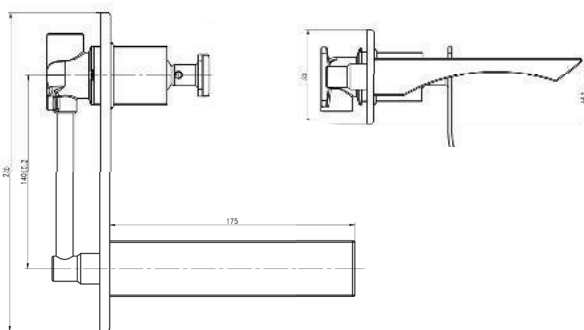

KON-RI063

Single-Lever Basin Mixer
Metal Handle
Wall Mounted
Adjustable Flow Rate
Limiter
Ceramic Cartridge
Flat Wall Installation