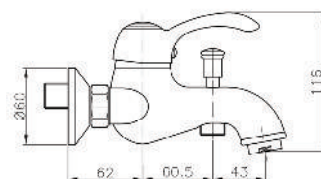

KON-ST055

Single-Lever Bath Mixer
Wall Mounted
Adjustable Flow Rate Limiter
Ceramic Cartridge
Shower Outlet 1/2"
Automatic Diverter: Bath/
Shower
Flat Wall Installation
Water Inlet 1/2"