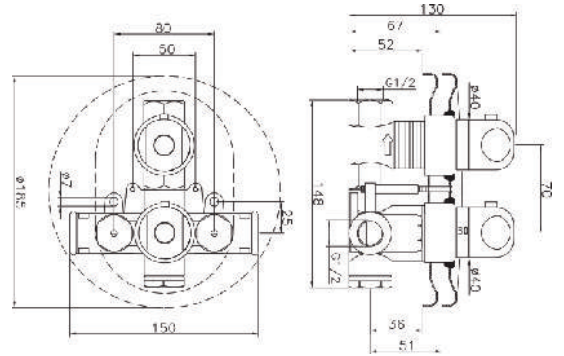

KON-30.000

Thermostatic Shower Mixer
Wall Mounted
Set For Complete Installation
Consist Of:

Bath Or Shower Valve Trim
Without Concealed Body
Metal Handle
Metal Rosette

Universal Single-Lever Mixer
For Concealed Installation
For Use With Bath And Shower Mixer
Without Finishing Trim
All Connections Are 1/2" With
Identifications Marking Inlets And Outlets

KON-30.002

Thermostatic Bath Mixer
Wall Mounted
Set For Complete Installation
Consist Of:

Bath Or Shower Valve Trim
Without Concealed Body
Automatic Diverter; Bath/Shower
Metal Handle
Metal Rosette

Universal Single-Lever Mixer
For Concealed Installation
For Use With Bath And Shower Mixer
Without Finishing Trim
All Connections Are 1/2" With
Identifications Marking Inlets And Outlets

Product Customization:

Finish Options FF

02 Chrome   03 Gold   06 Brushed Nickel   07 White   08 Black

Additional Options EE

16 With Shower Set   17 Without Shower Set