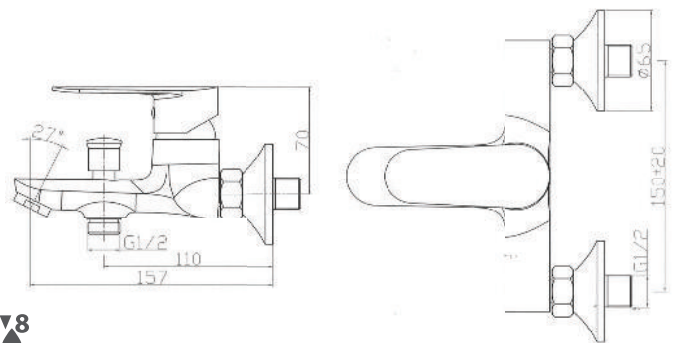

KON-SM055

Single-Lever Bath Mixer
Wall Mounted
Adjustable Flow Rate Limiter
Ceramic Cartridge
Shower Outlet 1/2"
Automatic Diverter: Bath/Shower
Flat Wall Installation
Water Inlet 1/2"