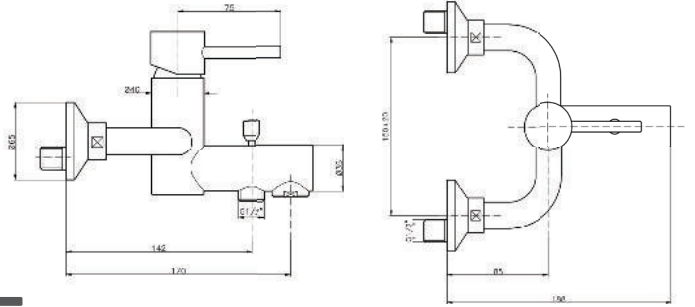

Product Customization:

Finish Options FF

Additional Options EE

KON-RA055

Single-Lever Bath Mixer
Wall Mounted
Adjustable Flow Rate Limiter
Ceramic Cartridge Ø35
Shower Outlet 1/2"
Automatic Diverter: Bath/
Shower
Flat Wall Installation
Water Inlet 1/2"