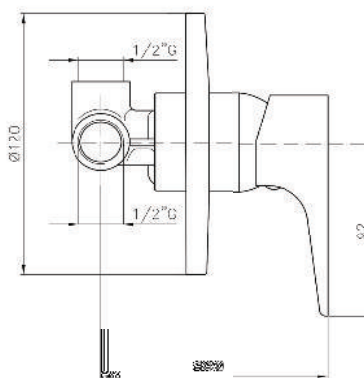

KON-JA060

Single-Lever Shower Mixer
Wall Mounted
Set For Complete Installation
Consist Of:

Shower Valve Trim
Without Concealed Body
Metal Handle
Metal Rosette

Universal Single-Lever Mixer
For Concealed Installation
For Use With Bath Or Shower Mixer
Without Finishing Trim
Flat Installation Depth 30 MM - 50 MM*
All Connections Are 1/2" With
Identifications Marking Inlets And Outlet