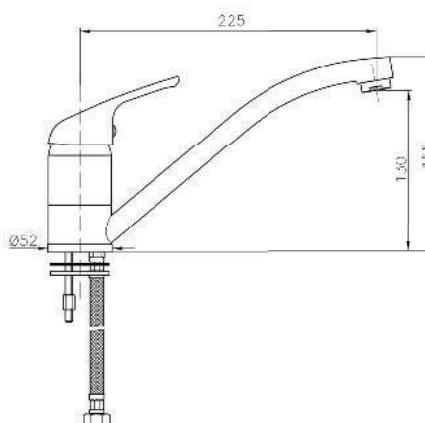

Product Customization:

Finish Options FF

02 Chrome 03 Gold 06 Brushed Nickel 07 White 08 Black

KÖN-AT028

Single-Lever Sink Mixer
Single Hole Installation
Swivel Spout
Metal Handle
Ceramic Cartridge
Flexible Connection Hoses
Swivel Area 140°
Pull Out Length 400 MM
Dual Function