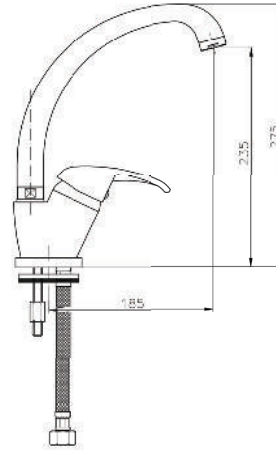

Product Customization:

Finish Options FF

Additional Options EE

KON-MN023

Single-Lever Sink Mixer
Single Hole Installation
Swivel Spout
Metal Handle
Ceramic Cartridge
Flexible Connection Hoses
Water Connection 1/2"
Swivel Area 140°