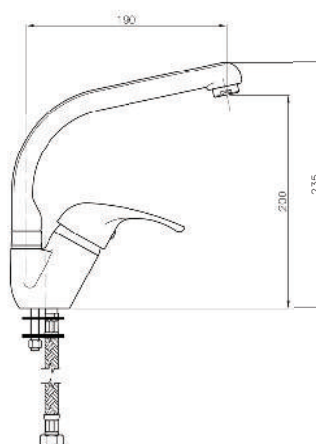

Product Customization:

Finish Options FF

02 Chrome   03 Gold   06 Brushed Nickel   07 White   08 Black

Additional Options EE

01 With Pop-up Waste   02 Without Pop-up Waste