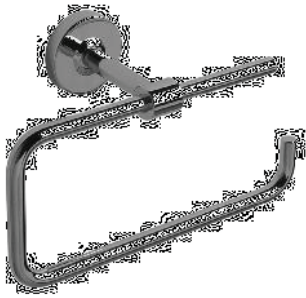

KON-ABM16 SX

Paper Holder
Wall-Fixing
Without Cover
Brass
Left”