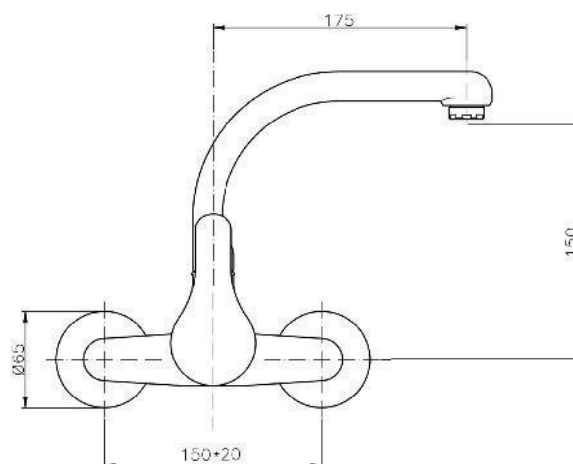

Product Customization:

Finish Options FF

02 Chrome   03 Gold   06 Brushed Nickel   07 White   08 Black