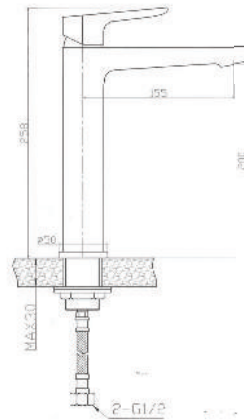

KON-SP006

Single-Lever Bidet Mixer
Single Hole Installation
Ceramic Cartridge
Swivel Adapter
Metal Handle
Pop-Up Waste Set 1 1/4"
Flexible Connection Hoses
Water Connection 1/2"