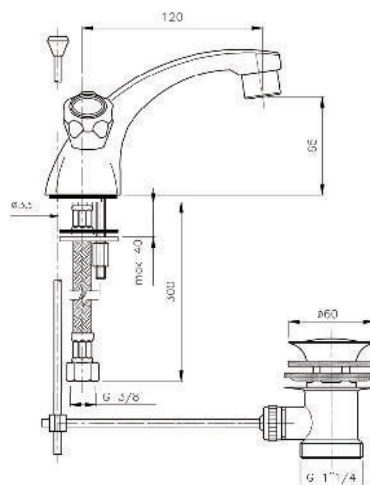

KON-9.845

Two-Handle Basin Mixer
Single Hole Installation
Metal Handle
Pop-Up Waste Set 1 1/4"
Flexible Connection Hoses
Water Connection 1/2"