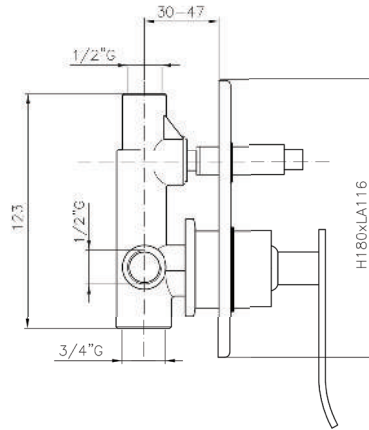

KON-RI000

Single-Lever Bath Mixer
Wall Mounted
Set For Complete Installation
Consist Of:

Bath Or Shower Valve Trim
Without Concealed Body
Automatic Diverter; Bath/Shower
Metal Handle
Metal Rosette

Universal Single-Lever Mixer
For Concealed Installation
For Use With Bath And Shower Mixer
Without Finishing Trim
Flat Installation Depth 30 MM - 47 MM*
All Connections Are With
Identifications Marking Inlets And Outlets