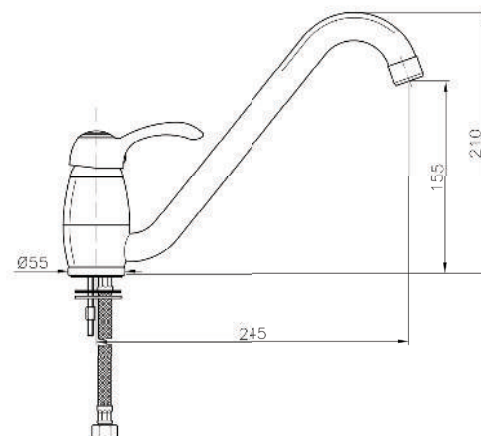

KON-ST024

Single-Lever Sink Mixer
Single Hole Installation
Swivel Spout
Metal Handle
Ceramic Cartridge
Flexible Connection Hoses
Water Connection 1/2"
Swivel Area 140°