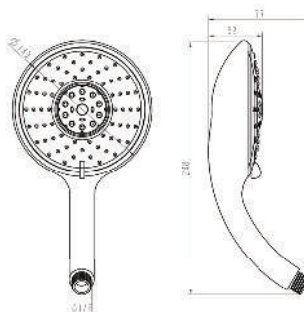

KON-SH004

ABS Hand Shower
Single Functions
Anti-Limestone
Size Ø 70 MM

KON-SH010

ABS Kitchen Sink Shower
Two Functions

KON-SH005

ABS Hand Shower
Five Functions
Anti-Limestone
With Built In Flow Regulator
Size Ø 95 MM

KON-SH006

ABS Hand Shower
Five Functions
Anti-Limestone
With Built In Flow Regulator
Size Ø 150 MM

KON-SH011

ABS Hand Shower
Three Functions
Anti-Limestone
With Built In Flow Regulator
Size Ø 78 MM

Product Customization:

Finish Options FF

02
Chrome

03
Gold

06
Brushed Nickel

07
White

08
Black