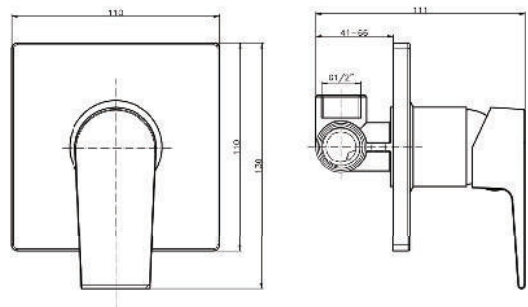

COCO

KON-CO060

Single-Lever Shower Mixer
Wall Mounted
Set For Complete Installation
Consist Of:

Shower Valve Trim
Without Concealed Body
Metal Handle
Metal Rosette

Universal Single-Lever Mixer
For Concealed Installation
For Use With Bath Or Shower Mixer
Without Finishing Trim
Flat Installation Depth 41 MM - 66 MM*
All Connections Are 1/2" With
Identifications Marking Inlets And Outlet