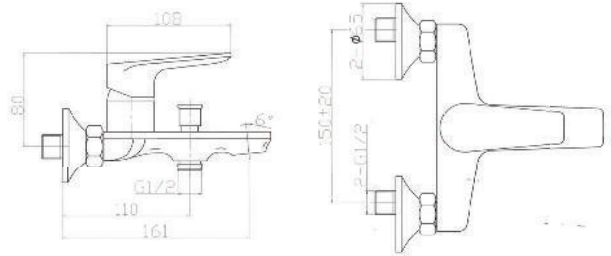

Single-Lever Bath Mixer
Wall Mounted
Adjustable Flow Rate Limiter
Ceramic Cartridge
Shower Outlet 1/2"
Automatic Diverter: Bath/Shower
Flat Wall Installation
Water Inlet 1/2"