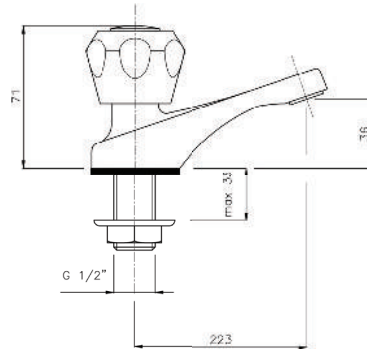

KON-01.614

Sink Tap
Wall Mounted
Single Hole Installation
Metal Handle
Hose Connection