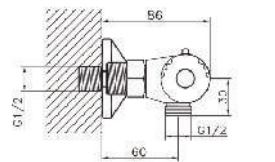

KON-30.069

Thermostatic Shower Mixer
Wall Mounted
Adjustable Flow Rate Limiter
Ceramic Cartridge
Two Shower Outlet 1/2"
Flat Wall Installation
Water Inlet 1/2"