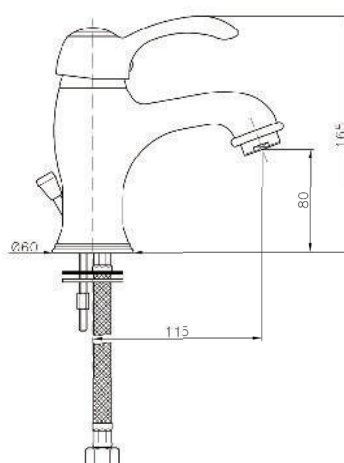

Product Customization:

Finish Options FF

02 Chrome 03 Gold 06 Brushed Nickel 07 White 08 Black

STYLE

KON-ST005

Single-Lever Basin Mixer
Single Hole Installation
Ceramic Cartridge
Low Spout
Metal Handle
Pop-Up Waste Set 1 1/4"
Flexible Connection Hoses
Water Connection 1/2"