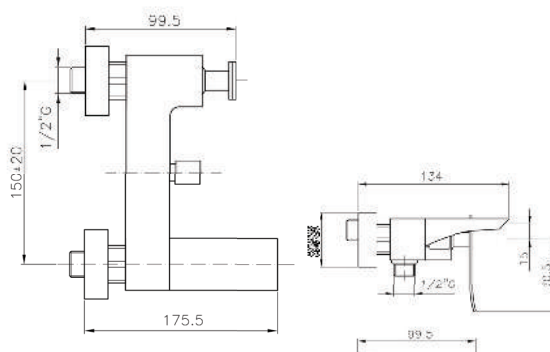

KON-RI055

Single-Lever Bath Mixer
Wall Mounted
Adjustable Flow Rate Limiter
Ceramic Cartridge
Shower Outlet 1/2"
Automatic Diverter: Bath/Shower
Flat Wall Installation
Water Inlet 1/2"