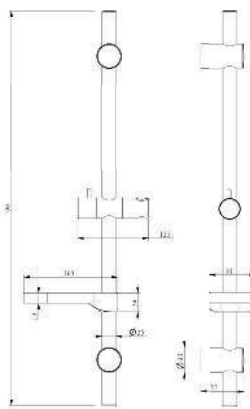

KON-SB009

Shower Rail, Size 700 MM
Consisting Of:
Rail SS 304 Ø 25 MM
Bracket ABS
Slider ABS