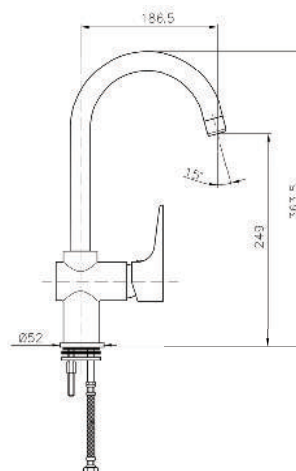

KON-JA023

Single-Lever Sink Mixer
Single Hole Installation
Swivel Spout
Metal Handle
Ceramic Cartridge
Flexible Connection Hoses
Water Connection 1/2"
Swivel Area 140°