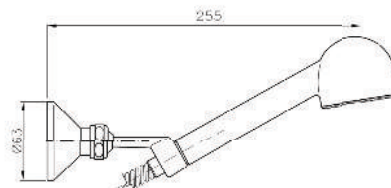

KON-SM068

Single-Lever Shower Mixer
Wall Mounted
Adjustable Flow Rate Limiter
Ceramic Cartridge
Shower Outlet 1/2"
Flat Wall Installation
Water Inlet 1/2"

KON-SM000

Single-Lever Bath Mixer
Wall Mounted
Set For Complete Installation
Consist Of:

Bath Or Shower Valve Trim
Without Concealed Body
Automatic Diverter; Bath/Shower
Metal Handle
Metal Rosette

Universal Single-Lever Mixer
For Concealed Installation
For Use With Bath And Shower
Mixer
Without Finishing Trim
Flat Installation Depth 39 MM - 68
MM*
All Connections Are 1/2" With
Identifications Marking Inlets And
Outlets

KON-AT101

Shower Set
Wall Mounted
Consisting Of:
Hand Shower
With Built In Flow Regulator
Hose 1500 MM
Hand Shower Holder

Product Customization:

Finish Options FF

02 Chrome   03 Gold   06 Brushed Nickel   07 White   08 Black

Additional Options EE

16 With Shower Set   17 Without Shower Set