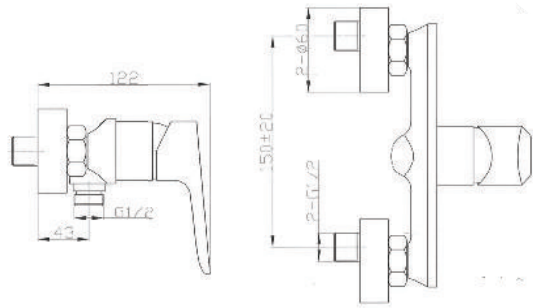

KON-SP055

Single-Lever Bath Mixer
Wall Mounted
Adjustable Flow Rate Limiter
Ceramic Cartridge
Shower Outlet 1/2"
Automatic Diverter: Bath/Shower
Flat Wall Installation
Water Inlet 1/2"

KON-SP068

Single-Lever Shower Mixer
Wall Mounted
Adjustable Flow Rate Limiter
Ceramic Cartridge
Shower Outlet 1/2"
Flat Wall Installation
Water Inlet 1/2"

KON-SP000

Single-Lever Bath Mixer
Wall Mounted
Set For Complete Installation
Consist Of:

Bath Or Shower Valve Trim
Without Concealed Body
Automatic Diverter; Bath/Shower
Metal Handle
Metal Rosette

Universal Single-Lever Mixer
For Concealed Installation
For Use With Bath And Shower
Mixer
Without Finishing Trim
Flat Installation Depth 39 MM - 68
MM*
All Connections Are 1/2" With
Identifications Marking Inlets And
Outlets"

Product Customization:

Finish Options FF

Additional Options EE