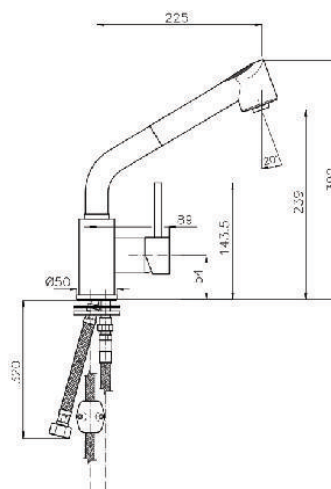

Product Customization:

Finish Options FF

02 Chrome   03 Gold   06 Brushed Nickel   07 White   08 Black