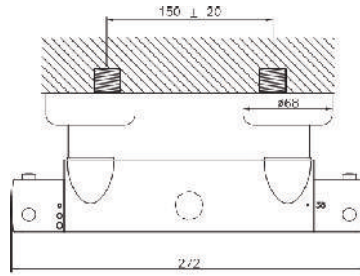

Product Customization:

Finish Options FF

02 Chrome 03 Gold 06 Brushed Nickel 07 White 08 Black

Additional Options EE

16 With Shower Set 17 Without Shower Set

KON-TL067

Thermostatic Shower Mixer
Wall Mounted
Adjustable Flow Rate Limiter
Ceramic Cartridge
Shower Outlet 1/2"
Flat Wall Installation
Water Inlet 1/2"