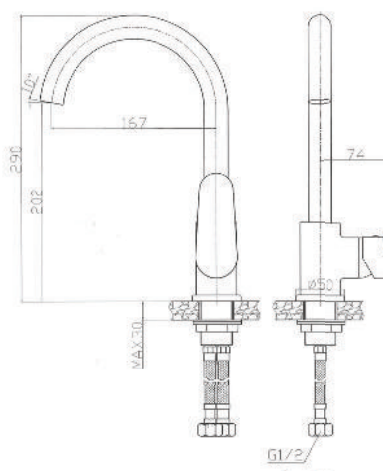

KON-SM023

Single-Lever Sink Mixer
Single Hole Installation
Swivel Spout
Metal Handle
Ceramic Cartridge
Flexible Connection Hoses
Water Connection 1/2"
Swivel Area 140°