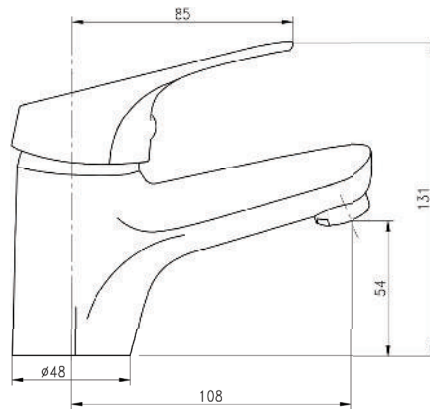

02 Chrome 03 Gold 06 Brushed Nickel 07 White 08 Black

CreativeBadeoase

MINI

KÖN-MI005

Single-Lever Basin Mixer
 Single Hole Installation
 Ceramic Cartridge
 Low Spout
 Metal Handle
 Pop-Up Waste Set 1 1/4"
 Flexible Connection Hoses
 Water Connection 1/2"