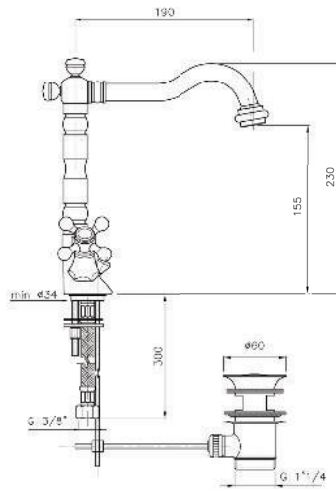

Additional Options EE

01 With Pop-up Waste 02 Without Pop-up Waste 16 With Shower Set 17 Without Shower Set

CLASSIC

KON-1.127

Two-Handle Basin Mixer
Single Hole Installation
Swivel Spout
Ceramic Valves 1/2", 90°
Metal Handle
Pop-Up Waste Set 1 1/4"
Flexible Connection Hoses
Water Connection 1/2"