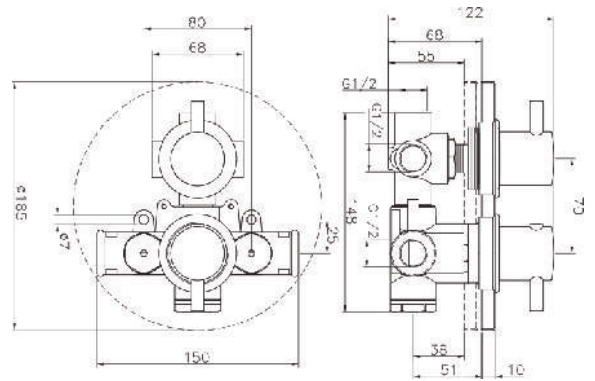

KON-TL003

Thermostatic Bath Mixer Three Outlet
Wall Mounted
Set For Complete Installation
Consist Of:

Bath Or Shower Valve Trim
Without Concealed Body
Automatic Diverter; Bath/Shower
Metal Handle
Metal Rosette

Universal Single-Lever Mixer
For Concealed Installation
For Use With Bath And Shower Mixer
Without Finishing Trim
All Connections Are 1/2" With
Identifications Marking Inlets And Outlets

Product Customization:

Finish Options FF

02 Chrome   03 Gold   06 Brushed Nickel   07 White   08 Black

Additional Options EE

16 With Shower Set   17 Without Shower Set