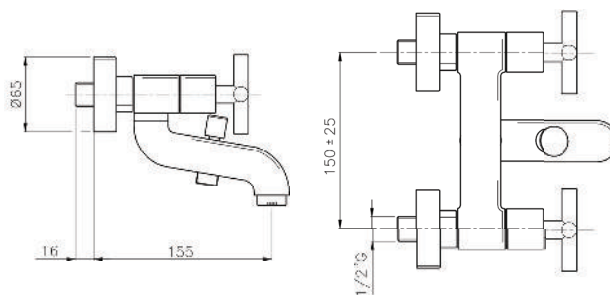

KON-4.121

Two-Handle Basin Mixer
Single Hole Installation
Ceramic Valves 1/2", 90°
Metal Handle
Pop-Up Waste Set 1 1/4"
Flexible Connection Hoses
Water Connection 1/2"

KON-4.131

Two-Handle Bidet Mixer
Single Hole Installation
Ceramic Valves 1/2", 90°
Metal Handle
Pop-Up Waste Set 1 1/4"
Flexible Connection Hoses
Water Connection 1/2"

KON-4.155

Two-Handle Sink Mixer
Single Hole Installation
Swivel Spout
Metal Handle
Flexible Connection Hoses
Water Connection 1/2"
Swivel Area 140°

Product Customization:

Finish Options FF

Additional Options EE