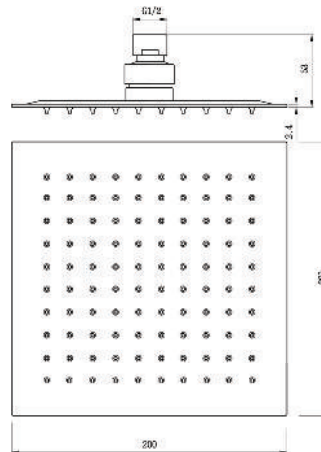

KON-SO021

Rain Shower
Stainless Steel 304
Anti-Limestone
Square
Size 200X200 MM

Product Customization:

Finish Options FF

02 Chrome   03 Gold   06 Brushed Nickel   07 White   08 Black