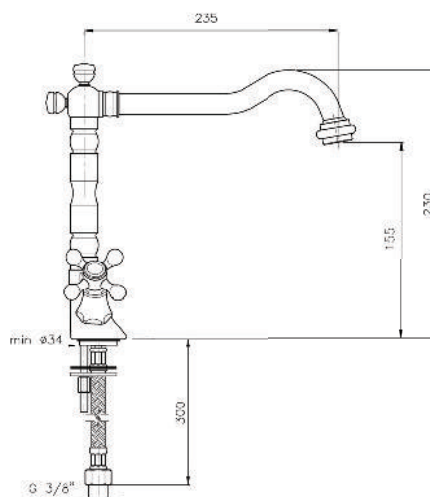

KON-01.123

Two-Handle Sink Mixer
Single Hole Installation
Swivel Spout
Metal Handle
Flexible Connection Hoses
Water Connection 1/2"
Swivel Area 140°