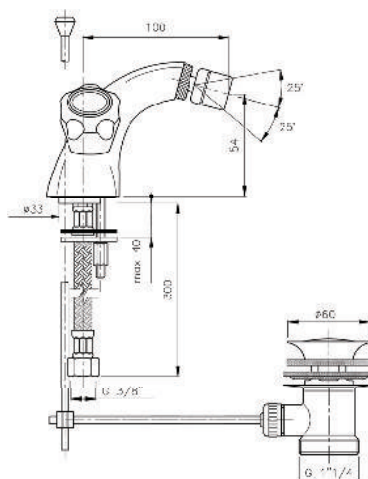

Product Customization:

Finish Options FF

Additional Options EE