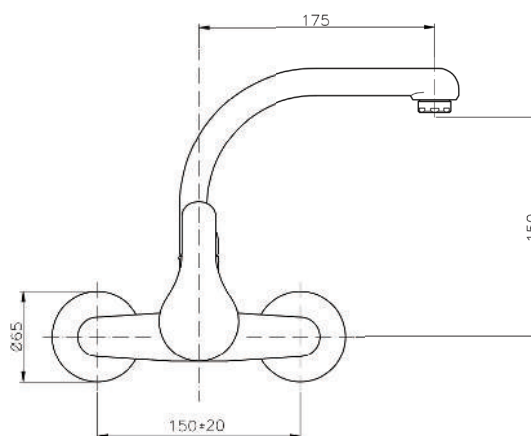

KON-AT023

Single-Lever Sink Mixer
Single Hole Installation
Swivel Spout
Metal Handle
Ceramic Cartridge
Flexible Connection Hoses
Water Connection 1/2"
Swivel Area 140°