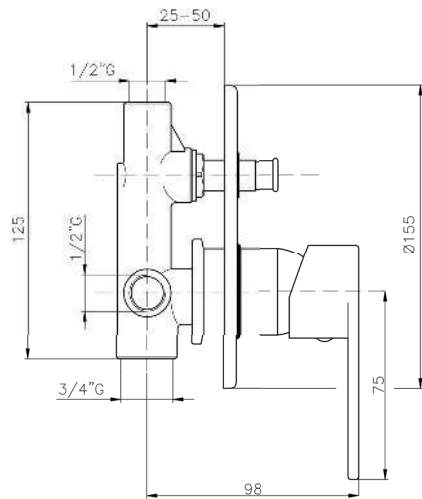

KON-ED000

Single-Lever Bath Mixer
Wall Mounted
Set For Complete Installation
Consist Of:

Bath Or Shower Valve Trim
Without Concealed Body
Automatic Diverter; Bath/Shower
Metal Handle
Metal Rosette

Universal Single-Lever Mixer
For Concealed Installation
For Use With Bath And Shower Mixer
Without Finishing Trim
Flat Installation Depth 25 MM - 50 MM*
All Connections Are With
Identifications Marking Inlets And Outlets