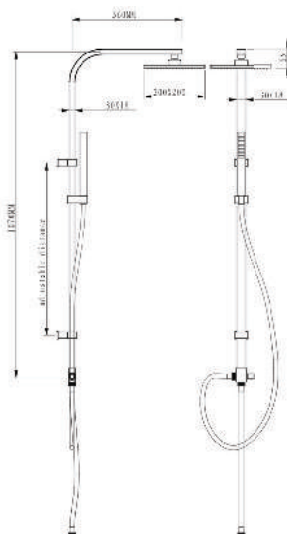

KON-21.125

Shower Column
Wall-Fixing
Height 1100 MM
Connection 1/2"

KON-21.121

"Shower Column
Wall-Fixing
Height 1250 MM
Connection 3/4"

KON-21128

Square Shower Column
Wall-Fixing
Brass Tube
Metal Brackets
Flexible Hose 500 MM
Shower Hose 1500 MM
Rain Shower 20X20