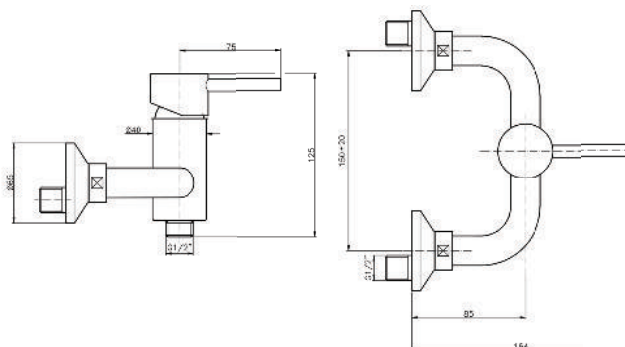

Product Customization:

Finish Options FF

02 Chrome 03 Gold 06 Brushed Nickel 07 White 08 Black

Additional Options EE

16 With Shower Set 17 Without Shower Set

KON-RD068

Single-Lever Shower Mixer
Wall Mounted
Adjustable Flow Rate Limiter
Ceramic Cartridge Ø35
Shower Outlet 1/2"™
Flat Wall Installation
Water Inlet 1/2"™