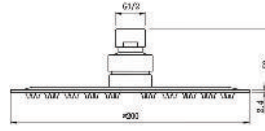

KON-SO030

Rain Shower
Stainless Steel 304
Anti-Limestone
Round
Dia 200 MM