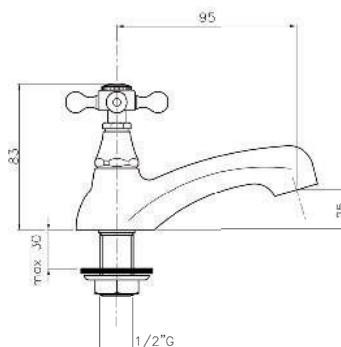

Product Customization:

Finish Options FF

02 Chrome   03 Gold   06 Brushed Nickel   07 White   08 Black

Additional Options EE

16 With Shower Set   17 Without Shower Set