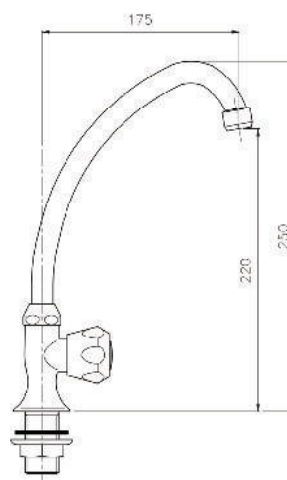

Product Customization:

Finish Options FF

02 Chrome   03 Gold   06 Brushed Nickel   07 White   08 Black