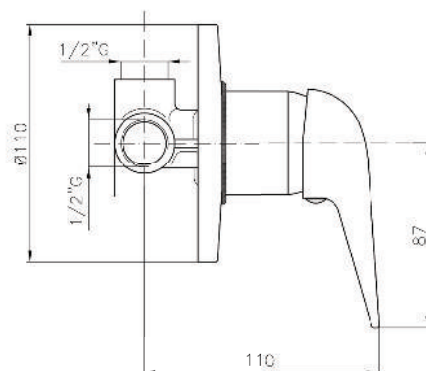

Shower Valve Trim
Without Concealed Body
Metal Handle
Metal Rosette

Universal Single-Lever Mixer
For Concealed Installation
For Use With Bath Or Shower Mixer
Without Finishing Trim
Flat Installation Depth 30 MM - 50 MM*
All Connections Are 1/2" With
Identifications Marking Inlets And Outlet