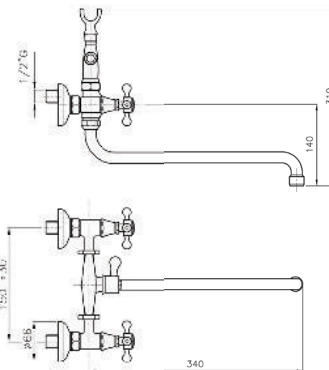

KON-1.131

Two-Handle Bidet Mixer
Single Hole Installation
Ceramic Valves 1/2", 90°
Metal Handle
Pop-Up Waste Set 1 1/4"
Flexible Connection Hoses
Water Connection 1/2"

KON-1.155

Two-Handle Bath Mixer
Wall Mounted
Adjustable Flow Rate Limiter
Shower Outlet 1/2"
Automatic Diverter: Bath/Shower
Flat Wall Installation
Water Inlet 1/2"

With Shower Set
Consisting Of:
Hand Shower
Hose 1500 MM
Hand Shower Holder

KON-1.109

Two-Handle Bath Mixer
Wall Mounted
Adjustable Flow Rate Limiter
Shower Outlet 1/2"
Automatic Diverter: Bath/
Shower
Flat Wall Installation
Water Inlet 1/2"
Swivel Spout

With Shower Set
Consisting Of:
Hand Shower
Hose 1500 MM
Hand Shower Holder

Product Customization:

Finish Options FF

Additional Options EE