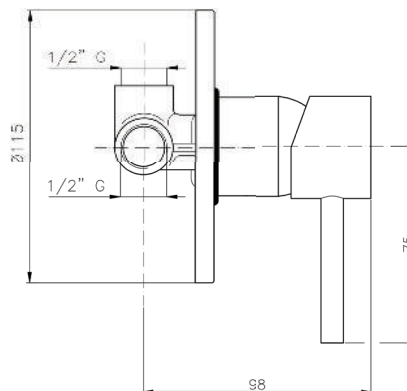

KON-RA060

Single-Lever Shower Mixer
Wall Mounted
Set For Complete Installation
Consist Of:

Shower Valve Trim
Without Concealed Body
Metal Handle
Metal Rosette

Universal Single-Lever Mixer
For Concealed Installation
For Use With Bath Or Shower Mixer
Without Finishing Trim
Flat Installation Depth 30 MM - 50 MM*
All Connections Are 1/2" With
Identifications Marking Inlets And Outlet