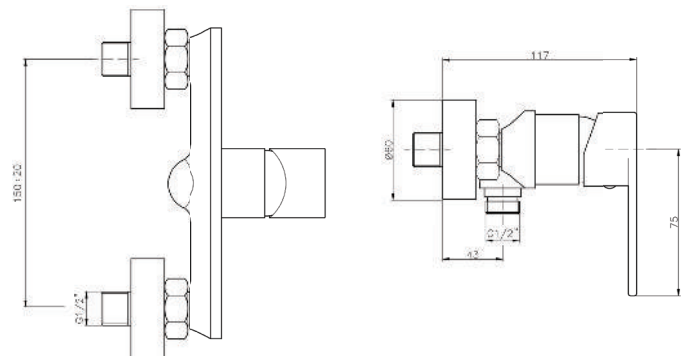

KON-ED068

"Single-Lever Shower Mixer
Wall Mounted
Adjustable Flow Rate Limiter
Ceramic Cartridge Ø35
Shower Outlet 1/2"
Flat Wall Installation
Water Inlet 1/2"