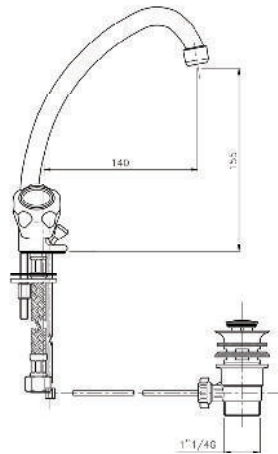

KON-9.825

Two-Handle Basin Mixer
Single Hole Installation
Metal Handle
Pop-Up Waste Set 1 1/4"
Flexible Connection Hoses
Water Connection 1/2"