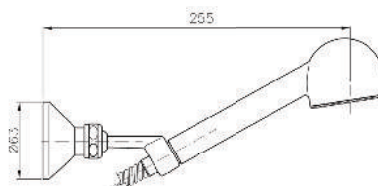

KON-SP060

Single-Lever Shower Mixer
Wall Mounted
Set For Complete Installation
Consist Of:

Shower Valve Trim
Without Concealed Body
Metal Handle
Metal Rosette

Universal Single-Lever Mixer
For Concealed Installation
For Use With Bath Or Shower
Mixer
Without Finishing Trim
Flat Installation Depth 30 MM - 50
MM*
All Connections Are 1/2" With
Identifications Marking Inlets And
Outlet"

KON-SU101

Shower Set
Wall Mounted
Consisting Of:
Hand Shower
With Built In Flow Regulator
Hose 1500 MM
Hand Shower Holder

KON-SP023

Single-Lever Sink Mixer
Single Hole Installation
Swivel Spout
Metal Handle
Ceramic Cartridge
Flexible Connection Hoses
Water Connection 1/2"
Swivel Area 140°

Product Customization:

Finish Options FF

02 Chrome   03 Gold   06 Brushed Nickel   07 White   08 Black