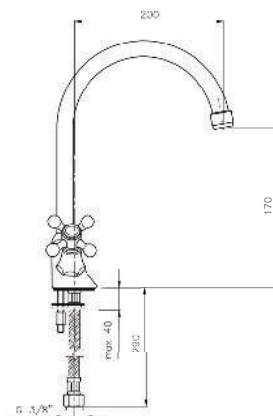

KON-1.124

Two-Handle Sink Mixer
Single Hole Installation
Swivel Spout
Metal Handle
Flexible Connection Hoses
Water Connection 1/2"
Swivel Area 140°