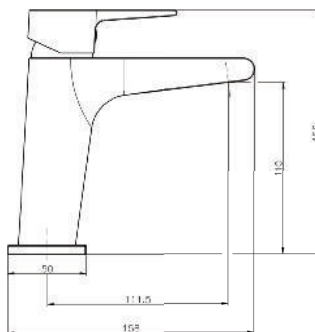

KON-CO006

Single-Lever Bidet Mixer
Single Hole Installation
Ceramic Cartridge
Swivel Adapter
Metal Handle
Pop-Up Waste Set 1 1/4"
Flexible Connection Hoses
Water Connection 1/2"