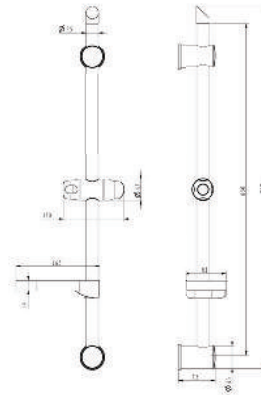

KÖN-SH015

ABS Hand Shower
Three Functions
Anti-Limestone
With Built In Flow Regulator
Size Ø 110 MM