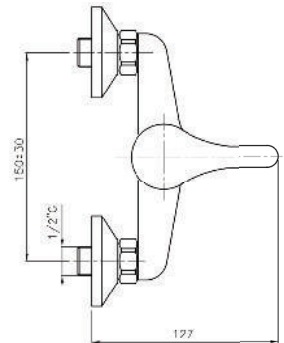

Finish Options FF

Additional Options EE

KON-EC068

Single-Lever Shower Mixer
 Wall Mounted
 Adjustable Flow Rate Limiter
 Ceramic Cartridge
 Shower Outlet 1/2"
 Flat Wall Installation
 Water Inlet 1/2"

KON-EC039