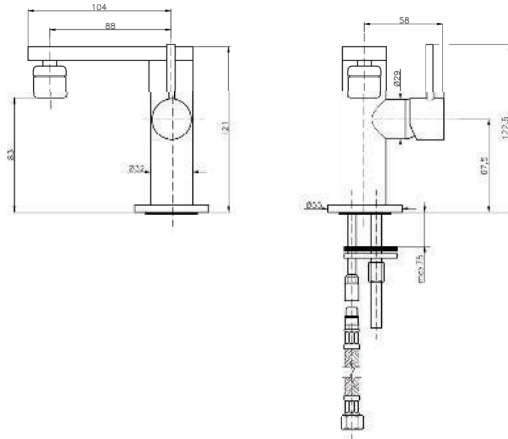

KON-EP006

Single-Lever Bidet Mixer
Single Hole Installation
Ceramic Cartridge Ø25
Swivel Adapter
Metal Handle
Pop-Up Waste Set 1 1/4"
Flexible Connection Hoses
Water Connection 1/2"

KON-EP023

Single-Lever Sink Mixer
Single Hole Installation
Swivel Spout
Metal Handle
Ceramic Cartridge Ø25
Flexible Connection Hoses
Water Connection 1/2"
Swivel Area 140°