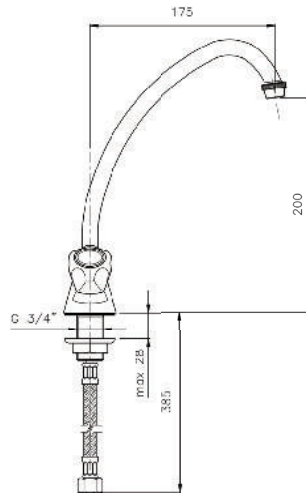

KON-09.880

Pillar Tap, Luxury Spout
Single Hole Installation