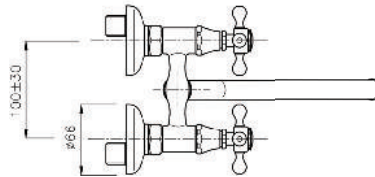

KON-1.138

Two-Handle Sink Mixer
Wall Mounted
Adjustable Flow Rate Limiter
Swivel Spout
Flat Wall Installation
Water Inlet 1/2"
Water Inlet Space 100 MM

KON-1.108

Two Handle Sink Mixer
Swivel Spout
Metal Handle
Wall Mounted
Adjustable Flow Rate Limiter
Shower Outlet 1/2"
Flat Wall Installation
Water Inlet 1/2"