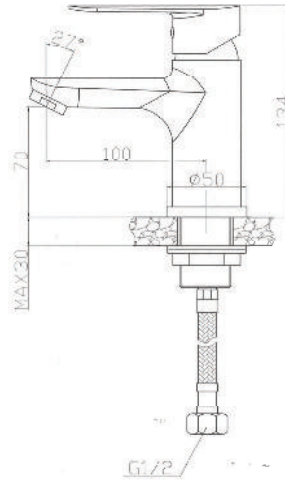

KON-SM005

Single-Lever Basin Mixer
Single Hole Installation
Ceramic Cartridge
Low Spout
Metal Handle
Pop-Up Waste Set 1 1/4"
Flexible Connection Hoses
Water Connection 1/2"

KON-SM006

Single-Lever Bidet Mixer
Single Hole Installation
Ceramic Cartridge
Swivel Adapter
Metal Handle
Pop-Up Waste Set 1 1/4"
Flexible Connection Hoses
Water Connection 1/2"