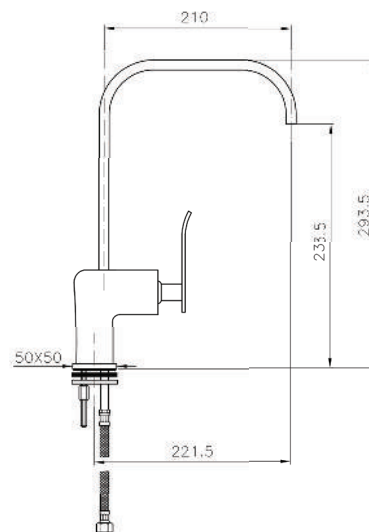

Product Customization:

Finish Options FF

02 Chrome   03 Gold   06 Brushed Nickel   07 White   08 Black

Additional Options EE

16 With Shower Set   17 Without Shower Set