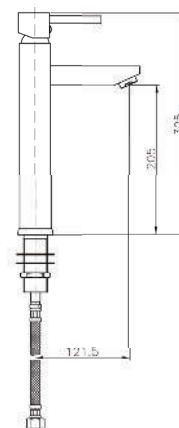

KON-PO006

Single-Lever Bidet Mixer
Single Hole Installation
Ceramic Cartridge
Swivel Adapter
Metal Handle
Pop-Up Waste Set 1 1/4"
Flexible Connection Hoses
Water Connection 1/2"