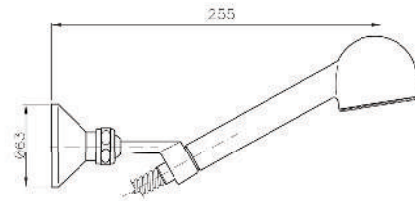

KON-AT101

Shower Set
Wall Mounted
Consisting Of:
Hand Shower
With Built In Flow Regulator
Hose 1500 MM
Hand Shower Holder