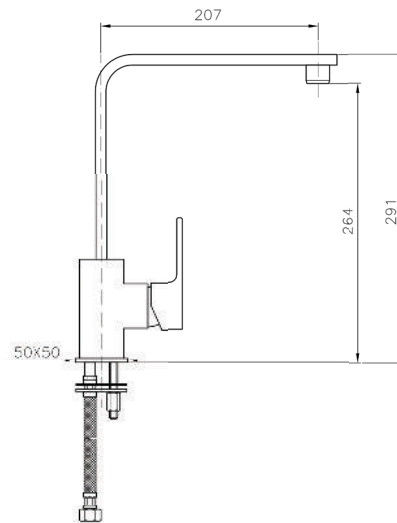

Product Customization:

Finish Options FF

02 Chrome   03 Gold   06 Brushed Nickel   07 White   08 Black