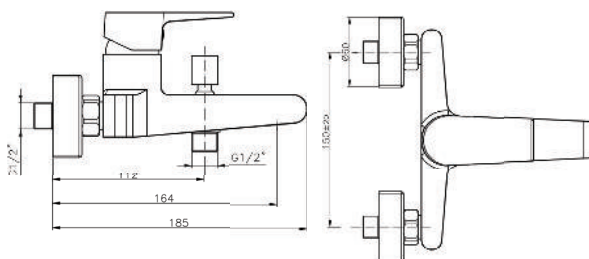

KON-CO055

Single-Lever Bath Mixer
Wall Mounted
Adjustable Flow Rate Limiter
Ceramic Cartridge
Shower Outlet 1/2"
Automatic Diverter: Bath/
Shower
Flat Wall Installation
Water Inlet 1/2"

KON-CO068

Single-Lever Shower Mixer
Wall Mounted
Adjustable Flow Rate Limiter
Ceramic Cartridge
Shower Outlet 1/2"
Flat Wall Installation
Water Inlet 1/2"