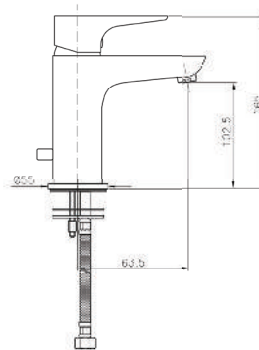

KON-JA005

Single-Lever Basin Mixer
Single Hole Installation
Ceramic Cartridge
Low Spout
Metal Handle
Pop-Up Waste Set 1 1/4"
Flexible Connection Hoses
Water Connection 1/2"

KON-JA045

Single-Lever Basin Mixer
For Free Standing Basins
Single Hole Installation
Ceramic Cartridge
Metal Handle
Flexible Connection Hoses
Water Connection 1/2"
Without Pop-Up Waste Set 1 1/4"

KON-JA006

Single-Lever Bidet Mixer
Single Hole Installation
Ceramic Cartridge
Swivel Adapter
Metal Handle
Pop-Up Waste Set 1 1/4"
Flexible Connection Hoses
Water Connection 1/2"

KON-JA055

Single-Lever Bath Mixer
Wall Mounted
Adjustable Flow Rate Limiter
Ceramic Cartridge
Shower Outlet 1/2"
Automatic Diverter: Bath/Shower
Flat Wall Installation
Water Inlet 1/2"

Product Customization:

Finish Options FF

Additional Options EE