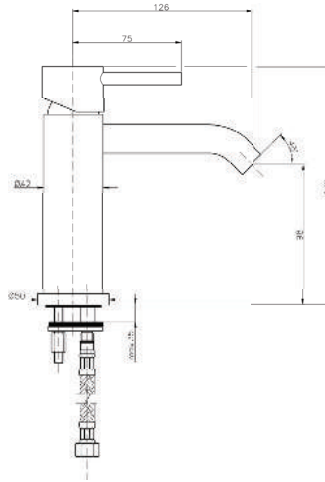

08
Black

Additional Options EE

16

With Shower Set

17

Without Shower Set

KON-RD005

Single-Lever Basin Mixer
Single Hole Installation
Ceramic Cartridge Ø35
Low Spout
Metal Handle
Pop-Up Waste Set 1 1/4"
Flexible Connection Hoses
Water Connection 1/2"