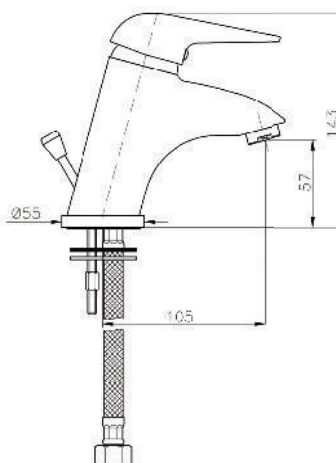

KON-SO006

Single-Lever Bidet Mixer
Single Hole Installation
Ceramic Cartridge
Swivel Adapter
Metal Handle
Pop-Up Waste Set 1 1/4"
Flexible Connection Hoses
Water Connection 1/2"