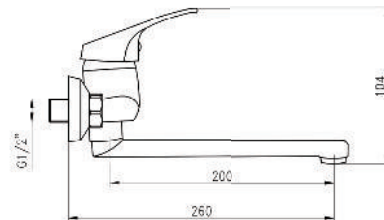

KON-SM023

Single-Lever Sink Mixer
Single Hole Installation
Swivel Spout
Metal Handle
Ceramic Cartridge
Flexible Connection Hoses
Water Connection 1/2"
Swivel Area 140°