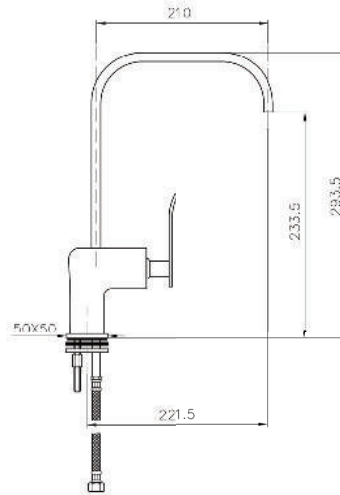

KON-SD024

Single-Lever Sink Mixer
Single Hole Installation
Swivel Spout
Metal Handle
Ceramic Cartridge
Flexible Connection Hoses
Water Connection 1/2"
Swivel Area 140°