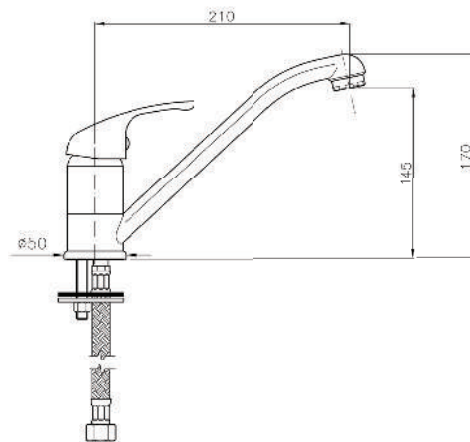

KON-14229

Single-Lever Sink Mixer
Single Hole Installation
Swivel Spout
Metal Handle
Ceramic Cartridge
Flexible Connection Hoses
Water Connection 1/2"
Swivel Area 140°

Product Customization:

Finish Options FF

02 Chrome   03 Gold   06 Brushed Nickel   07 White   08 Black