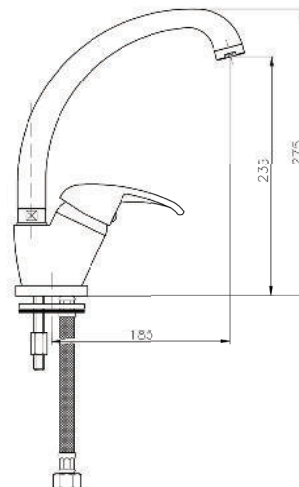

Product Customization:

Finish Options FF

02 Chrome   03 Gold   06 Brushed Nickel   07 White   08 Black