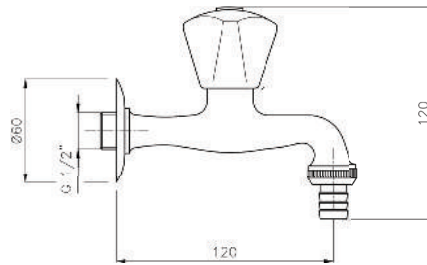

KON-09.813

Sink Tap
Wall Mounted
Single Hole Installation
Metal Handle