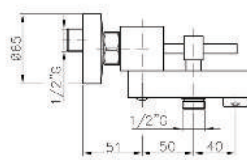

Single-Lever Bath Mixer
Wall Mounted
Adjustable Flow Rate Limiter
Ceramic Cartridge
Shower Outlet 1/2"™
Automatic Diverter: Bath/Shower
Flat Wall Installation
Water Inlet 1/2"