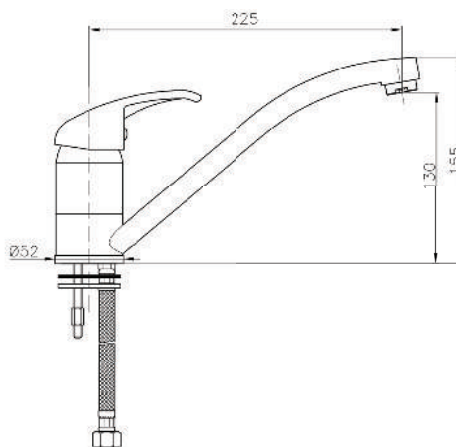

Product Customization:

Finish Options FF

02 Chrome 03 Gold 06 Brushed Nickel 07 White 08 Black

KON-MN024

Single-Lever Sink Mixer
Single Hole Installation
Swivel Spout
Metal Handle
Ceramic Cartridge
Flexible Connection Hoses
Water Connection 1/2"
Swivel Area 140°