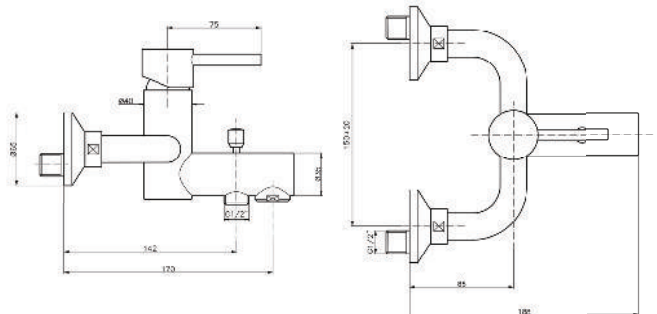

Product Customization:

Finish Options FF

02 Chrome   03 Gold   06 Brushed Nickel   07 White   08 Black

Additional Options EE

16 With Shower Set   17 Without Shower Set