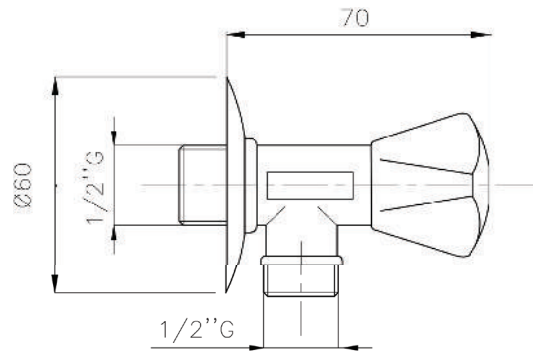

KON-23.315

Angle Valve
Water Inlet 1/2"
Water Outlet 1/2"
Marking: Cold/Hot

KON-23.316

Angle Valve
Water Inlet 1/2"
Water Outlet 1/2"
Marking: Neutral