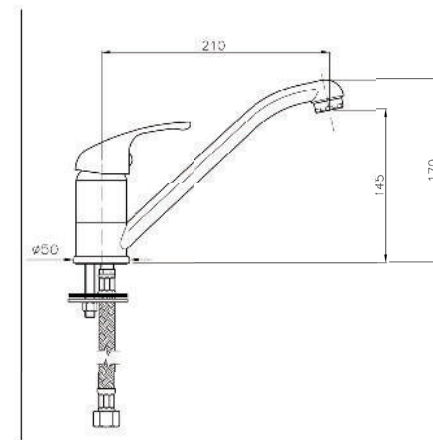

KON-14229

Single-Lever Sink Mixer
Single Hole Installation
Swivel Spout
Metal Handle
Ceramic Cartridge
Flexible Connection Hoses
Water Connection 1/2"
Swivel Area 140°

Handle Design

Product Customization:

Finish Options FF

02 Chrome   03 Gold   06 Brushed Nickel   07 White   08 Black