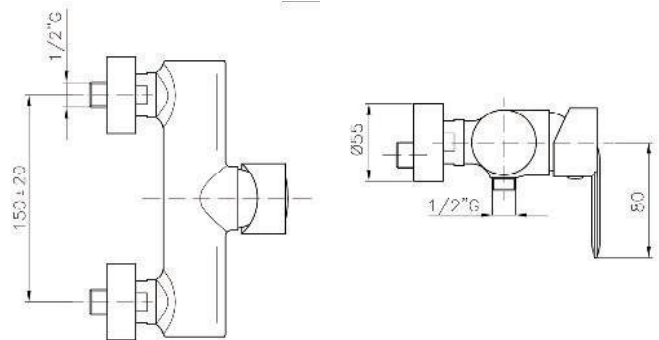

Product Customization:

Finish Options FF

Additional Options EE

KON-SD068

Single-Lever Shower Mixer
Wall Mounted
Adjustable Flow Rate Limiter
Ceramic Cartridge
Shower Outlet 1/2"
Flat Wall Installation
Water Inlet 1/2"