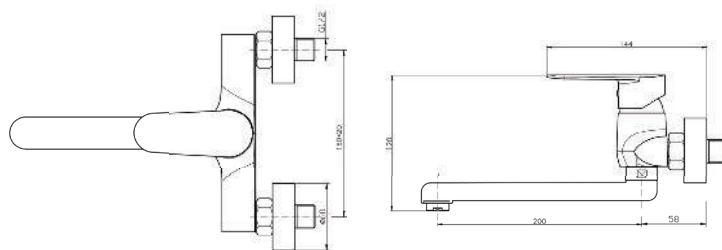

KON-SM008

Single-Lever Sink Mixer
Swivel Spout
Metal Handle
Wall Mounted
Adjustable Flow Rate Limiter
Ceramic Cartridge
Flat Wall Installation
Water Inlet 1/2"