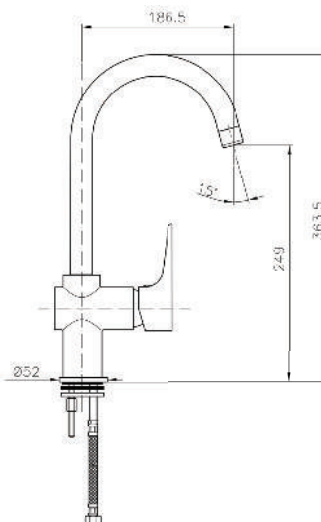

Product Customization:

Finish Options FF

02
Chrome

03
Gold

06
Brushed Nickel

07
White

08
Black