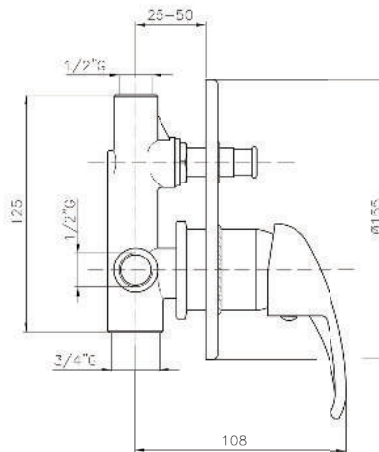

KON-MN000

Single-Lever Bath Mixer
Wall Mounted
Set For Complete Installation
Consist Of:

Bath Or Shower Valve Trim
Without Concealed Body
Automatic Diverter; Bath/Shower
Metal Handle
Metal Rosette

Universal Single-Lever Mixer
For Concealed Installation
For Use With Bath And Shower Mixer
Without Finishing Trim
Flat Installation Depth 25 MM - 50 MM*
All Connections Are With
Identifications Marking Inlets And Outlets