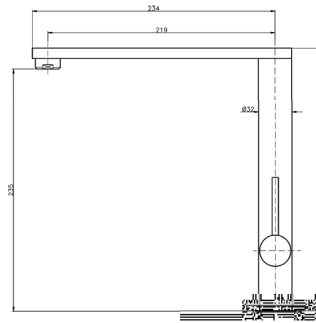

KON-ED024

Single-Lever Sink Mixer
Single Hole Installation
Swivel Spout
Metal Handle
Ceramic Cartridge
Flexible Connection Hoses
Water Connection 1/2"
Swivel Area 140°