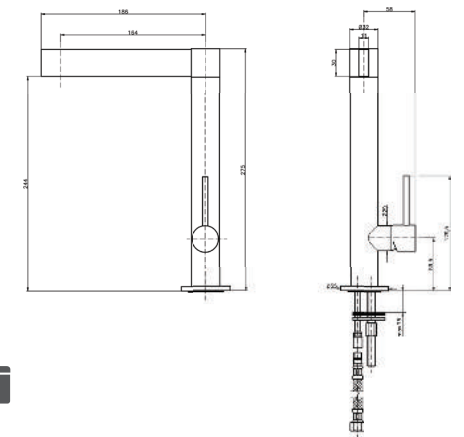

KON-EM023

Single-Lever Sink Mixer
Single Hole Installation
Swivel Spout
Metal Handle
Ceramic Cartridge Ø25
Flexible Connection Hoses
Water Connection 1/2"
Swivel Area 140°

Product Customization:

Finish Options FF