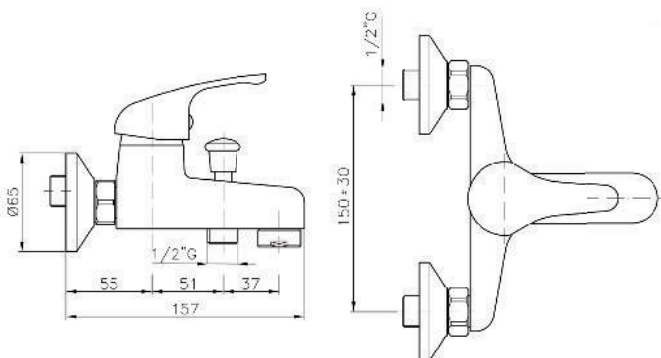

KON-EC055

Single-Lever Bath Mixer
Wall Mounted
Adjustable Flow Rate Limiter
Ceramic Cartridge
Shower Outlet 1/2"
Automatic Diverter: Bath/Shower
Flat Wall Installation
Water Inlet 1/2"