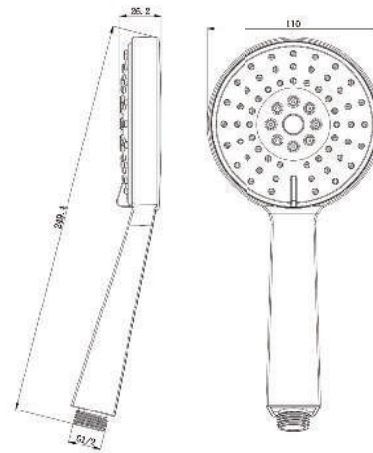

Product Customization:

Finish Options FF

02 Chrome 03 Gold 06 Brushed Nickel 07 White 08 Black

KON-SB001

Shower Rail, Size 595 MM
Consisting Of:
Rail SS 304 Ø 25 MM
Bracket ABS
Slider ABS

KON-SB006

Shower Rail, Size 760 MM
Consisting Of:
Rail SS 304 Ø 29.5 MM
Bracket ABS
Slider ABS