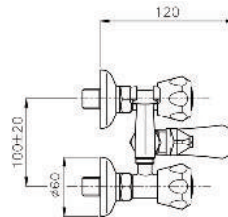

KON-09.839

Two-Handle Shower Mixer
Wall Mounted
Adjustable Flow Rate Limiter
Shower Outlet 1/2"
Flat Wall Installation
Water Inlet 1/2"
Water Inlet Space 100 MM