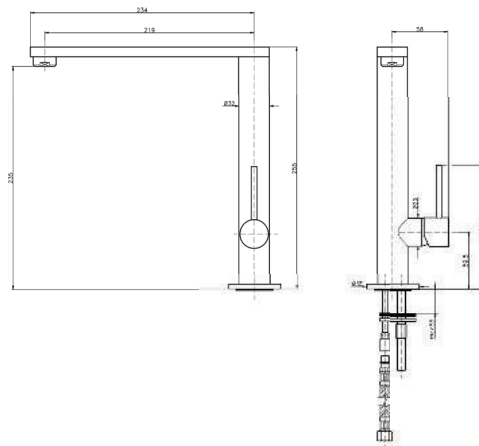

KON-EP006

Single-Lever Bidet Mixer
Single Hole Installation
Ceramic Cartridge Ø25
Swivel Adapter
Metal Handle
Pop-Up Waste Set 1 1/4"
Flexible Connection Hoses
Water Connection 1/2"

KON-EP023

Single-Lever Sink Mixer
Single Hole Installation
Swivel Spout
Metal Handle
Ceramic Cartridge Ø25
Flexible Connection Hoses
Water Connection 1/2"
Swivel Area 140°