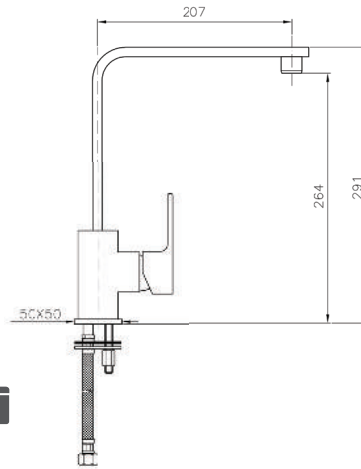

KON-RV023

Single-Lever Sink Mixer
Single Hole Installation
Swivel Spout
Metal Handle
Ceramic Cartridge
Flexible Connection Hoses
Water Connection 1/2"
Swivel Area 140°