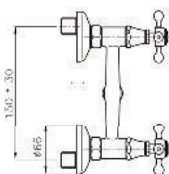

KON-1.168

Two-Handle Shower Mixer
Wall Mounted
Adjustable Flow Rate Limiter
Shower Outlet 1/2"
Flat Wall Installation
Water Inlet 1/2"