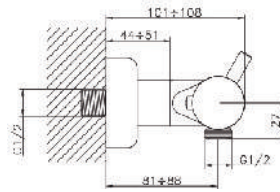

Product Customization:

Finish Options FF

02 Chrome 03 Gold 06 Brushed Nickel 07 White 08 Black

Additional Options EE

16 With Shower Set 17 Without Shower Set

KON-TL067

Thermostatic Shower Mixer
Wall Mounted
Adjustable Flow Rate Limiter
Ceramic Cartridge
Shower Outlet 1/2"
Flat Wall Installation
Water Inlet 1/2"