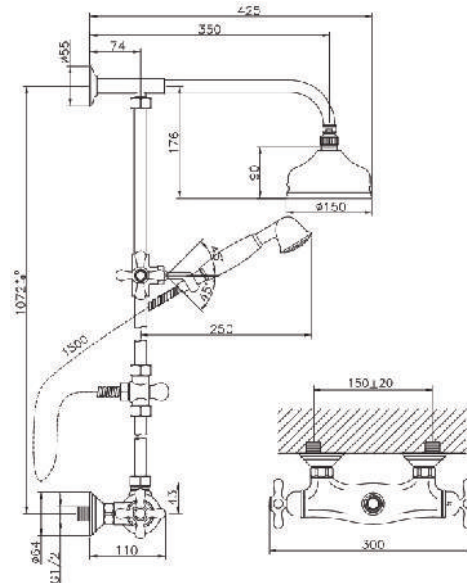

KON-TS040

Thermostatic Shower Mixer Set
Wall Mounted
Adjustable Flow Rate Limiter
Ceramic Cartridge
Shower Outlet 1/2"
Flat Wall Installation
Water Inlet 1/2"

With
Shower Column
Rain Shower
Hand Shower
Shower Hose 1500 MM