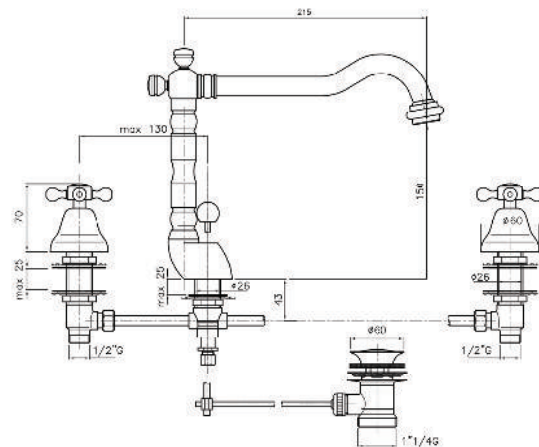

KON-1.135

Three-Hole Basin Mixer
Metal Handles
Flexible Connection Hose
Between Spout And Side Valves
Pop-Up Waste Set 1 1/4"