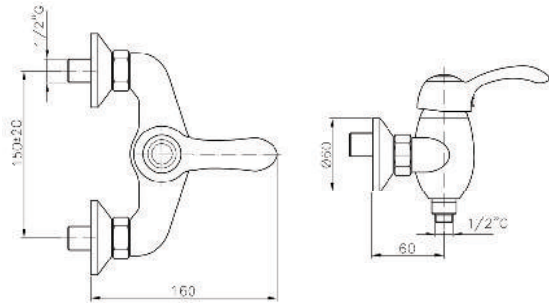

Product Customization:

Finish Options FF

Additional Options EE

KON-ST068

Single-Lever Shower Mixer
Wall Mounted
Adjustable Flow Rate Limiter
Ceramic Cartridge
Shower Outlet 1/2"
Flat Wall Installation
Water Inlet 1/2"