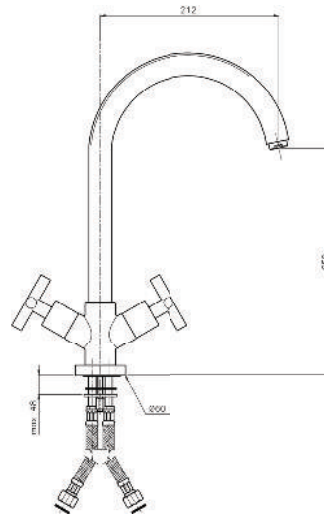

KÖN-SK103

Hand Shower

Product Customization:

Finish Options FF

02
Chrome

03
Gold

06
Brushed Nickel

07
White

08
Black

Additional Options EE

16
With Shower Set

17
Without Shower Set