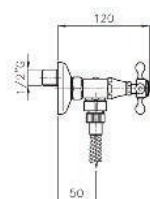

KON-1.168

Two-Handle Shower Mixer
Wall Mounted
Adjustable Flow Rate Limiter
Shower Outlet 1/2"
Flat Wall Installation
Water Inlet 1/2"