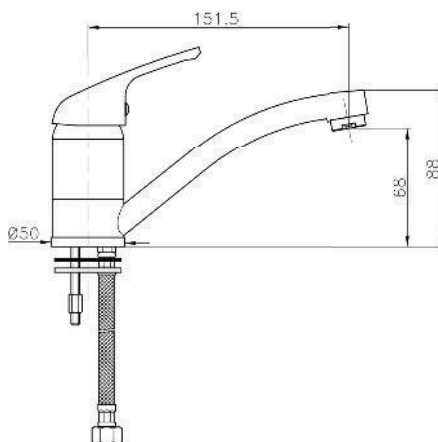

KON-EC020

Single-Lever Basin Mixer
Single Hole Installation
Ceramic Cartridge
Swivel Spout
Metal Handle
Flexible Connection Hoses
Water Connection 1/2"