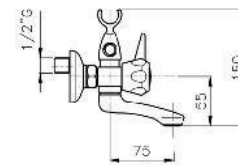

KON-9.865

Two-Handle Bath Mixer
Wall Mounted
Adjustable Flow Rate Limiter
Shower Outlet 1/2"
Automatic Diverter: Bath/Shower
Flat Wall Installation
Water Inlet 1/2"

With Shower Set
Consisting Of:
Hand Shower
Hose 1500 MM
Hand Shower Holder