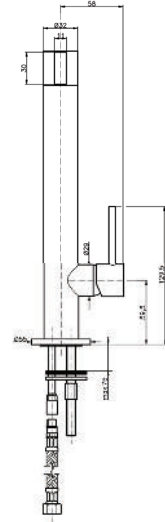

KON-EP023

Single-Lever Sink Mixer
Single Hole Installation
Swivel Spout
Metal Handle
Ceramic Cartridge
Flexible Connection Hoses
Water Connection 1/2"
Swivel Area 140°