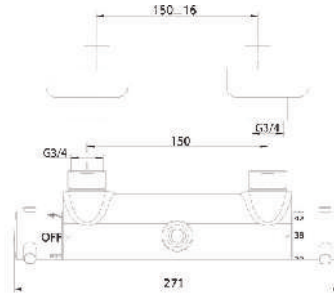

KON-TL069

Thermostatic Shower Mixer
Wall Mounted
Adjustable Flow Rate Limiter
Ceramic Cartridge
Two Shower Outlet 1/2"
Flat Wall Installation
Water Inlet 1/2"

KON-TL040

Thermostatic Shower Mixer Set
Wall Mounted
Adjustable Flow Rate Limiter
Ceramic Cartridge
Shower Outlet 1/2"
Flat Wall Installation
Water Inlet 1/2"

With
Shower Column
Rain Shower
Hand Shower
Shower Hose 1500 MM