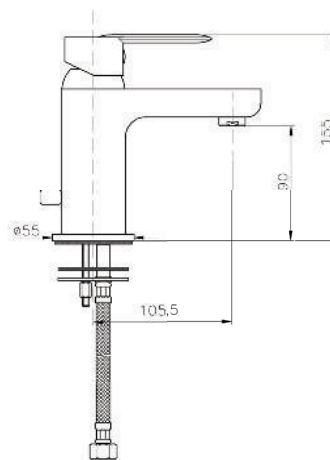

KON-SD005

Single-Lever Basin Mixer
Single Hole Installation
Ceramic Cartridge
Low Spout
Metal Handle
Pop-Up Waste Set 1 1/4"
Flexible Connection Hoses
Water Connection 1/2"

KON-SD006

Single-Lever Bidet Mixer
Single Hole Installation
Ceramic Cartridge
Swivel Adapter
Metal Handle
Pop-Up Waste Set 1 1/4"
Flexible Connection Hoses
Water Connection 1/2"

KON-SD055

Single-Lever Bath Mixer
Wall Mounted
Adjustable Flow Rate Limiter
Ceramic Cartridge
Shower Outlet 1/2"
Automatic Diverter: Bath/Shower
Flat Wall Installation
Water Inlet 1/2"

Product Customization:

Finish Options FF

Additional Options EE