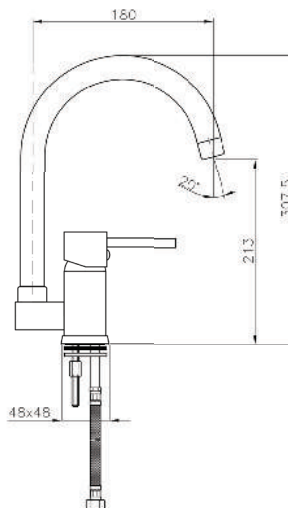

KON-PO023 B

Single-Lever Sink Mixer
Single Hole Installation
Swivel Spout
Metal Handle
Ceramic Cartridge
Flexible Connection Hoses
Water Connection 1/2"
Swivel Area 140°