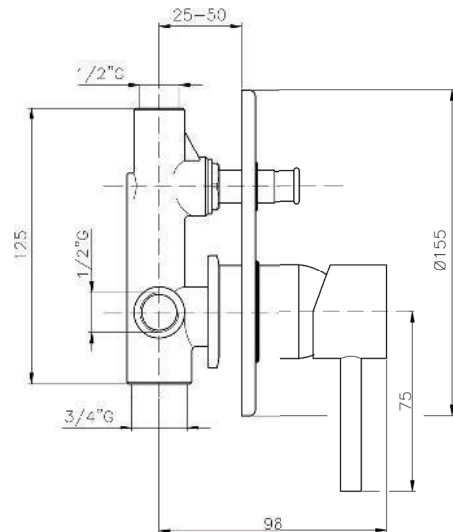

KON-RA000

Single-Lever Bath Mixer
Wall Mounted
Set For Complete Installation
Consist Of:

Bath Or Shower Valve Trim
Without Concealed Body
Automatic Diverter; Bath/Shower
Metal Handle
Metal Rosette

Universal Single-Lever Mixer
For Concealed Installation
For Use With Bath And Shower Mixer
Without Finishing Trim
Flat Installation Depth 25 MM - 50 MM*
All Connections Are With
Identifications Marking Inlets And Outlets