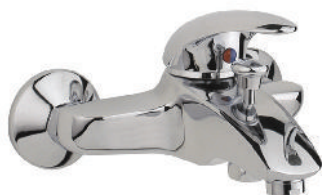

KON-MN005

Single-Lever Basin Mixer
Single Hole Installation
Ceramic Cartridge
Low Spout
Metal Handle
Pop-Up Waste Set 1 1/4"
Flexible Connection Hoses
Water Connection 1/2"

KON-MN006

Single-Lever Bidet Mixer
Single Hole Installation
Ceramic Cartridge
Swivel Adapter
Metal Handle
Pop-Up Waste Set 1 1/4"
Flexible Connection Hoses
Water Connection 1/2"

KON-M055

Single-Lever Bath Mixer
Wall Mounted
Adjustable Flow Rate Limiter
Ceramic Cartridge
Shower Outlet 1/2"
Automatic Diverter: Bath/Shower
Flat Wall Installation
Water Inlet 1/2"

Product Customization:

Finish Options FF

Additional Options EE