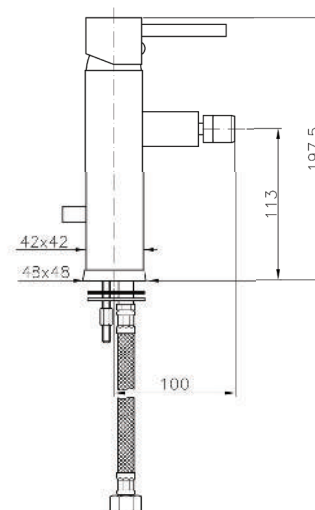

Product Customization:

Finish Options FF

02 Chrome   03 Gold   06 Brushed Nickel   07 White   08 Black

Additional Options EE

01 With Pop-up Waste   02 Without Pop-up Waste