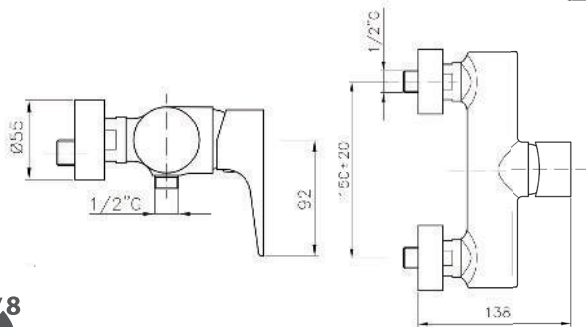

KON-JA068

Single-Lever Shower Mixer
Wall Mounted
Adjustable Flow Rate Limiter
Ceramic Cartridge
Shower Outlet 1/2"
Flat Wall Installation
Water Inlet 1/2"