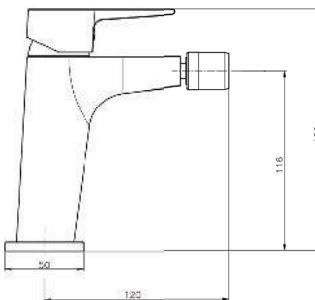

KON-CO005

Single-Lever Basin Mixer
Single Hole Installation
Ceramic Cartridge
Low Spout
Metal Handle
Pop-Up Waste Set 1 1/4"
Flexible Connection Hoses
Water Connection 1/2"

KON-CO006

Single-Lever Bidet Mixer
Single Hole Installation
Ceramic Cartridge
Swivel Adapter
Metal Handle
Pop-Up Waste Set 1 1/4"
Flexible Connection Hoses
Water Connection 1/2"

KON-CO055

Single-Lever Bath Mixer
Wall Mounted
Adjustable Flow Rate Limiter
Ceramic Cartridge
Shower Outlet 1/2"
Automatic Diverter: Bath/
Shower
Flat Wall Installation
Water Inlet 1/2"

KON-CO068

Single-Lever Shower Mixer
Wall Mounted
Adjustable Flow Rate Limiter
Ceramic Cartridge
Shower Outlet 1/2"
Flat Wall Installation
Water Inlet 1/2"

Product Customization:

Finish Options FF

02 Chrome   03 Gold   06 Brushed Nickel   07 White   08 Black

Additional Options EE

01 With Pop-up Waste   02 Without Pop-up Waste   16 With Shower Set   17 Without Shower Set