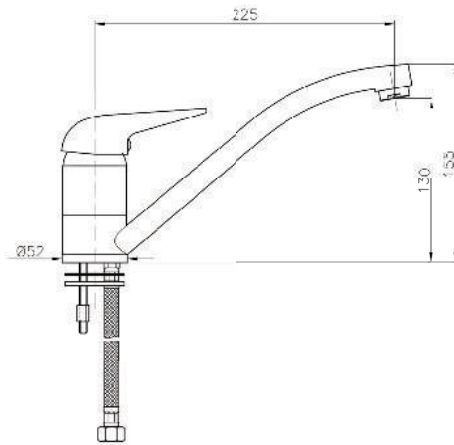

KON-SO024

Single-Lever Sink Mixer
Single Hole Installation
Swivel Spout
Metal Handle
Ceramic Cartridge
Flexible Connection Hoses
Water Connection 1/2"
Swivel Area 140°