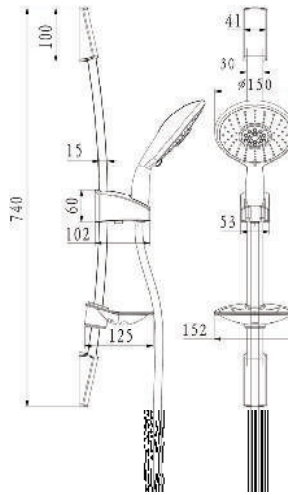

KON-CB06S0691

Shower Set
Wall Fixing
Consisting Of:
Hand Shower
Hose 1500 MM
Shower Rail, Size 760 MM

KON-CB08S1290

Shower Set
Wall Fixing
Consisting Of:
Hand Shower
Hose 1500 MM
Shower Rail, Size 720 MM