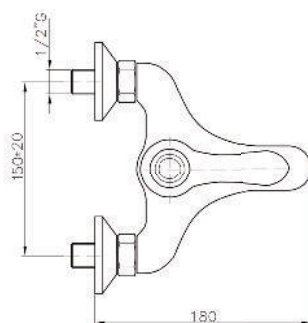

KON-ST055

Single-Lever Bath Mixer
Wall Mounted
Adjustable Flow Rate Limiter
Ceramic Cartridge
Shower Outlet 1/2"
Automatic Diverter: Bath/
Shower
Flat Wall Installation
Water Inlet 1/2"