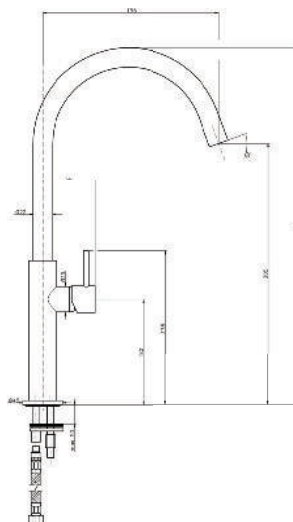

KON-RI023

Single-Lever Sink Mixer
Single Hole Installation
Swivel Spout
Metal Handle
Ceramic Cartridge
Flexible Connection Hoses
Water Connection 1/2"
Swivel Area 140°

KON-JA023

Single-Lever Sink Mixer
Single Hole Installation
Swivel Spout
Metal Handle
Ceramic Cartridge
Flexible Connection Hoses
Water Connection 1/2"
Swivel Area 140°