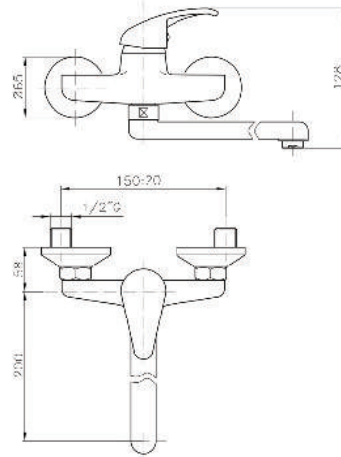

KON-MN008

Single-Lever Sink Mixer
Swivel Spout
Metal Handle
Wall Mounted
Adjustable Flow Rate Limiter
Ceramic Cartridge
Flat Wall Installation
Water Inlet 1/2"

KON-MN023

Single-Lever Sink Mixer
Single Hole Installation
Swivel Spout
Metal Handle
Ceramic Cartridge
Flexible Connection Hoses
Water Connection 1/2"
Swivel Area 140°