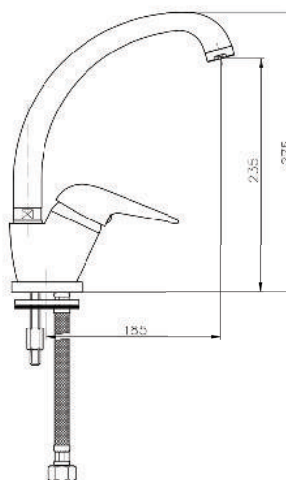

Product Customization:

Finish Options FF

02 Chrome 03 Gold 06 Brushed Nickel 07 White 08 Black

KON-S0024

Single-Lever Sink Mixer
Single Hole Installation
Swivel Spout
Metal Handle
Ceramic Cartridge
Flexible Connection Hoses
Water Connection 1/2"
Swivel Area 140°