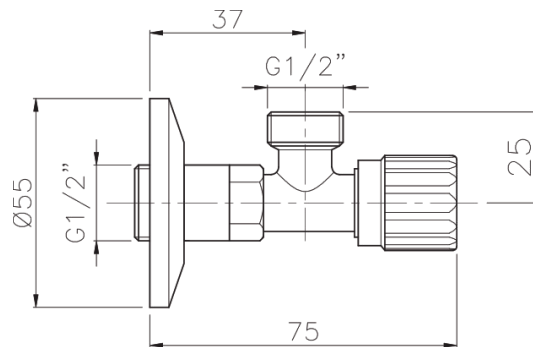

Product Customization:

Finish Options FF

02 Chrome   03 Gold   06 Brushed Nickel   07 White   08 Black