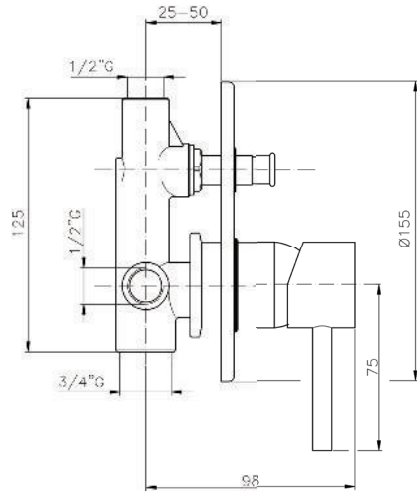

KON-RI000

Single-Lever Bath Mixer
Wall Mounted
Set For Complete Installation
Consist Of:

Bath Or Shower Valve Trim
Without Concealed Body
Automatic Diverter; Bath/Shower
Metal Handle
Metal Rosette

Universal Single-Lever Mixer
For Concealed Installation
For Use With Bath And Shower Mixer
Without Finishing Trim
Flat Installation Depth 25 MM - 50 MM*
All Connections Are With
Identifications Marking Inlets And Outlets