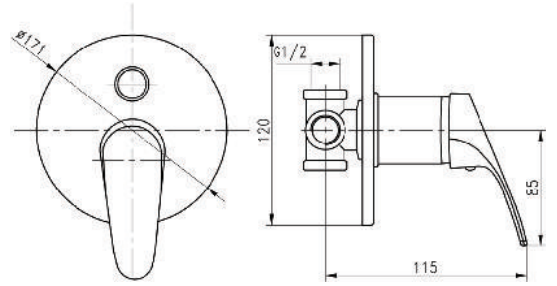

Shower Valve Trim
Without Concealed Body
Metal Handle
Metal Rosette

Universal Single-Lever Mixer
For Concealed Installation
For Use With Bath Or Shower Mixer
Without Finishing Trim
Flat Installation Depth 30 MM - 50 MM*
All Connections Are 1/2" With
Identifications Marking Inlets And Outlet