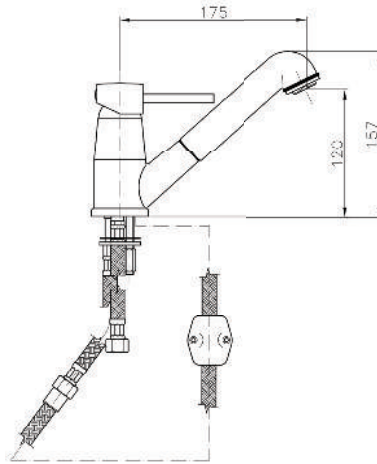

Product Customization:

Finish Options FF

02 Chrome 03 Gold 06 Brushed Nickel 07 White 08 Black

Additional Options EE

16 With Shower Set 17 Without Shower Set

KON-VI027

Single-Lever Sink Mixer
Single Hole Installation
Swivel Spout
Metal Handle
Ceramic Cartridge
Flexible Connection Hoses
Swivel Area 140°
Pull Out Length 400 MM