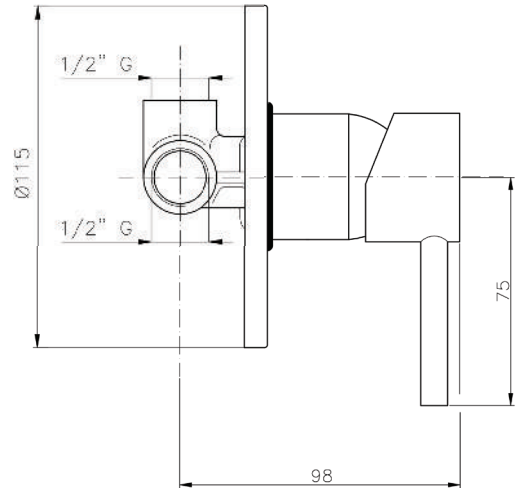

Shower Valve Trim
Without Concealed Body
Metal Handle
Metal Rosette

Universal Single-Lever Mixer
For Concealed Installation
For Use With Bath Or Shower Mixer
Without Finishing Trim
Flat Installation Depth 30 MM - 50 MM*
All Connections Are 1/2" With
Identifications Marking Inlets And Outlet