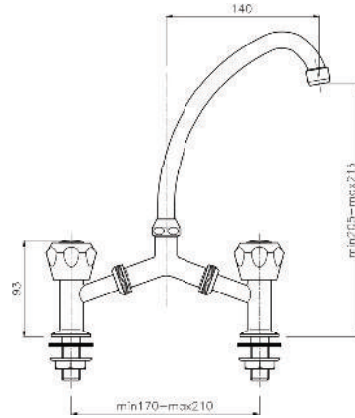

Product Customization:

Finish Options FF

Additional Options EE

KON-9.850

Two-Handle Basin Mixer
Two Holes Installation
Swivel Spout
Metal Handle
Flexible Connection Hoses
Water Connection 1/2"

KON-EC249

Two-Handle Basin Mixer
Two Holes Installation
Swivel Spout
Metal Handle
Flexible Connection Hoses
Water Connection 1/2"