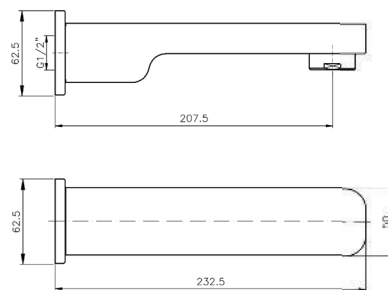

KON-CU071

Five-Hole Bath Mixer Set
Consisting Of:
Ceramic Valves 1/2"
90° Assembled Brass Spout With
Bath/Shower Diverter
Hand Shower, Shower Hose 1500 MM
Hand Shower Holder
Flexible Connection Hoses
Connection For Shower Hose
Metal Handles

KON-CU070

Four-Hole Bath Mixer Set
Consisting Of:
Assembled Brass Spout With
Bath/Shower Diverter
Hand Shower, Shower Hose 1500 MM
Hand Shower Holder
Flexible Connection Hoses
Connection For Shower Hose
Metal Handles

KON-CU002

Bath Spout
Wall Mounted
Length 232.5 MM
Water Inlet 1/2"

Product Customization:

Finish Options FF

Additional Options EE