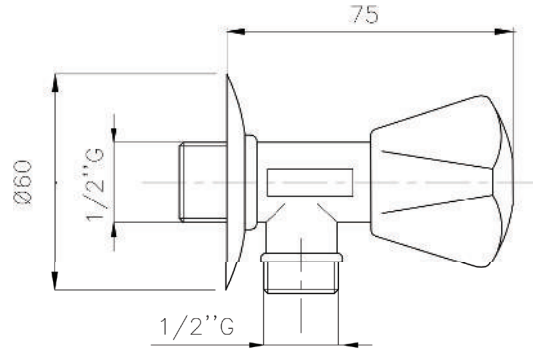

KON-23.314

Angle Valve
Water Inlet 1/2"
Water Outlet 1/2"
Marking: Cold/Hot