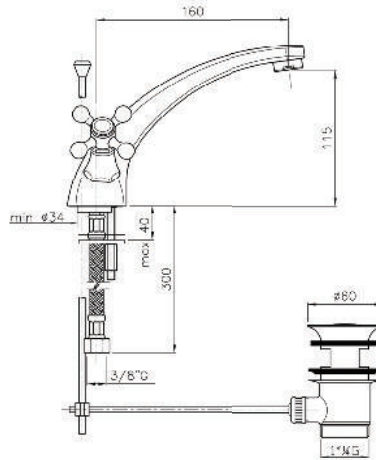

Product Customization:

Finish Options FF

02 Chrome 03 Gold 06 Brushed Nickel 07 White 08 Black

Additional Options EE

01 With Pop-up Waste 02 Without Pop-up Waste

KON-1.145

Two-Handle Basin Mixer
Single Hole Installation
Ceramic Valves 1/2", 90°
Metal Handle
Pop-Up Waste Set 1 1/4"
Flexible Connection Hoses
Water Connection 1/2"