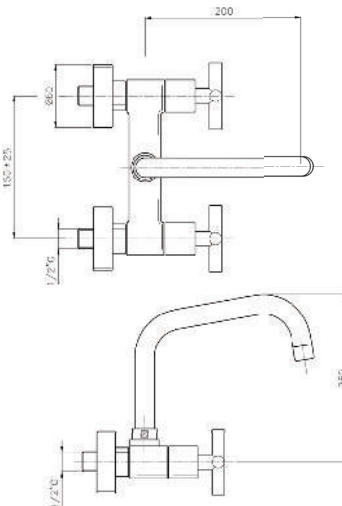

AXEL

Product Customization:

Finish Options FF

02 Chrome   03 Gold   06 Brushed Nickel   07 White   08 Black

Additional Options EE

16 With Shower Set   17 Without Shower Set