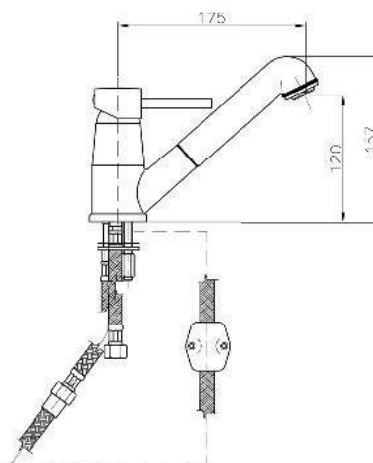

KÖN-VI028

Single-Lever Sink Mixer
Single Hole Installation
Swivel Spout
Metal Handle
Ceramic Cartridge
Flexible Connection Hoses
Swivel Area 140°
Pull Out Length 400 MM
Dual Function