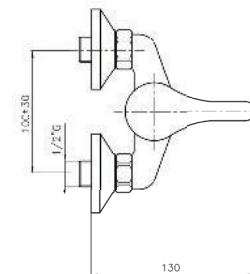

KON-EC039

Two-Handle Shower Mixer
Wall Mounted
Adjustable Flow Rate Limiter
Shower Outlet 1/2"
Flat Wall Installation
Water Inlet 1/2"
Water Inlet Space 100 MM

ECO