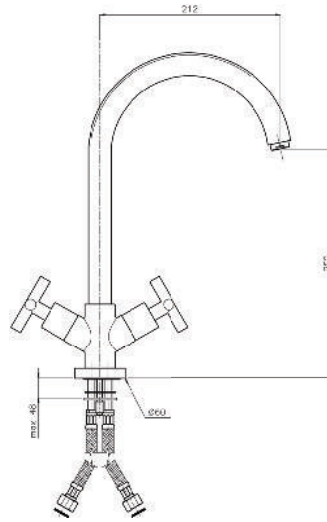

Product Customization:

Finish Options FF

02 Chrome 03 Gold 06 Brushed Nickel 07 White 08 Black

KON-04.123

Two-Handle Sink Mixer
Single Hole Installation
Swivel Spout
Metal Handle
Flexible Connection Hoses
Water Connection 1/2"
Swivel Area 140°