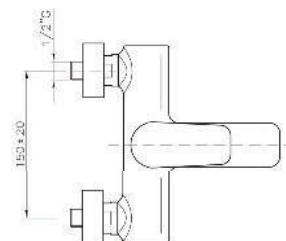

KON-JA055

Single-Lever Bath Mixer
Wall Mounted
Adjustable Flow Rate Limiter
Ceramic Cartridge
Shower Outlet 1/2"
Automatic Diverter: Bath/Shower
Flat Wall Installation
Water Inlet 1/2"