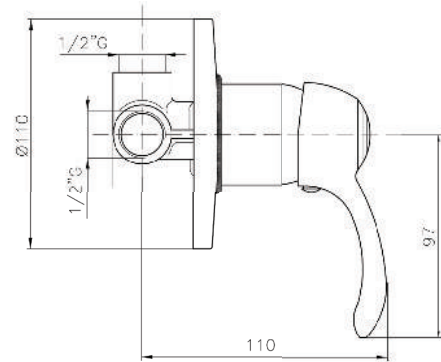

KON-ST060

Single-Lever Shower Mixer
Wall Mounted
Set For Complete Installation
Consist Of:

Shower Valve Trim
Without Concealed Body
Metal Handle
Metal Rosette

Universal Single-Lever Mixer
For Concealed Installation
For Use With Bath Or Shower Mixer
Without Finishing Trim
Flat Installation Depth 30 MM - 50 MM*
All Connections Are 1/2" With
Identifications Marking Inlets And Outlet