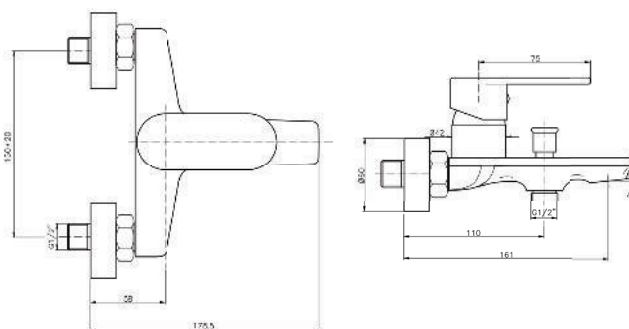

KON-ED055

Single-Lever Bath Mixer
Wall Mounted
Adjustable Flow Rate Limiter
Ceramic Cartridge Ø35
Shower Outlet 1/2"
Automatic Diverter: Bath/Shower
Flat Wall Installation
Water Inlet 1/2"