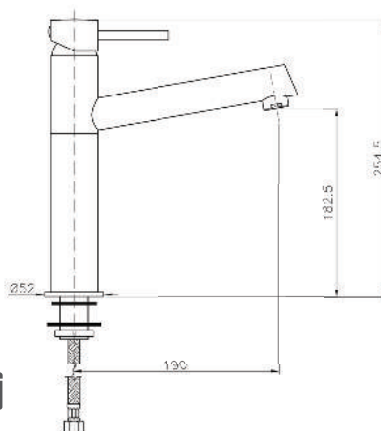

KON-SK103

Hand Shower

KON-SK101

"Shower Set
Wall Mounted
Consisting Of:
Hand Shower
With Built In Flow Regulator
Hose 1500 MM
Hand Shower Holder"

KON-VI024

Single-Lever Sink Mixer
Single Hole Installation
Swivel Spout
Metal Handle
Ceramic Cartridge
Flexible Connection Hoses
Water Connection 1/2"
Swivel Area 140°