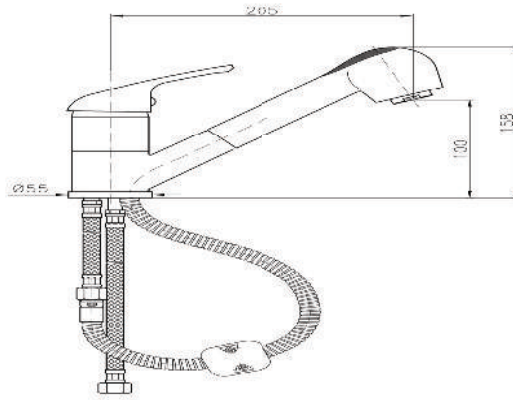

Product Customization:

Finish Options FF

02 Chrome 03 Gold 06 Brushed Nickel 07 White 08 Black

KÖN-AT028

Single-Lever Sink Mixer
Single Hole Installation
Swivel Spout
Metal Handle
Ceramic Cartridge
Flexible Connection Hoses
Swivel Area 140°
Pull Out Length 400 MM
Dual Function