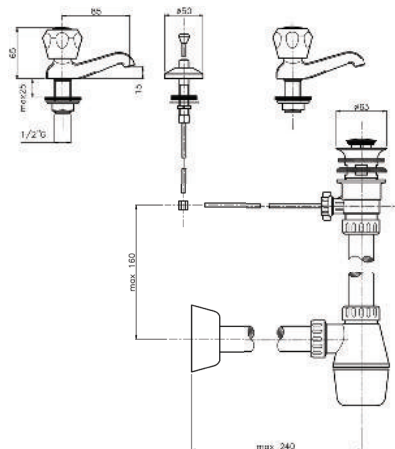

KON-09.832

Three-Hole Basin Mixer
Metal Handles
Flexible Connection Hose
Between Spout And Side Valves
Pop-Up Waste Set 1 1/4"
ABS Bottle Trap