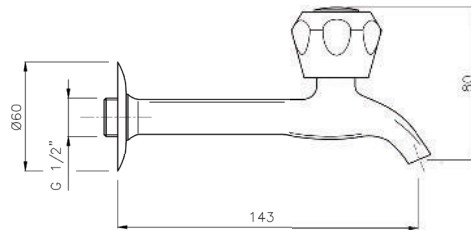

KON-09.832

Three-Hole Basin Mixer
Metal Handles
Flexible Connection Hose
Between Spout And Side Valves
Pop-Up Waste Set 1 1/4"
ABS Bottle Trap