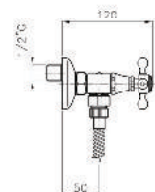

KON-1.139

Two-Handle Shower Mixer
Wall Mounted
Adjustable Flow Rate Limiter
Shower Outlet 1/2"
Flat Wall Installation
Water Inlet 1/2"
Water Inlet Space 100 MM

Hand Shower, Shower Hose 1500 MM
Hand Shower Holder