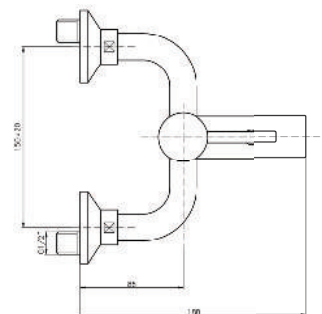

KON-RI055

Single-Lever Bath Mixer
Wall Mounted
Adjustable Flow Rate Limiter
Ceramic Cartridge Ø35
Shower Outlet 1/2"
Automatic Diverter: Bath/
Shower
Flat Wall Installation
Water Inlet 1/2"