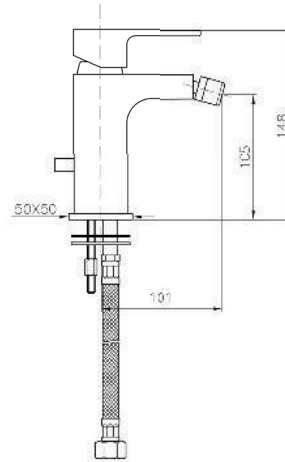

Single-Lever Basin Mixer
Metal Handle
Wall Mounted
Adjustable Flow Rate Limiter
Ceramic Cartridge
Flat Wall Installation

Product Customization:

Finish Options FF

Additional Options EE

KON-CU006

Single-Lever Bidet Mixer
Single Hole Installation
Ceramic Cartridge
Swivel Adapter
Metal Handle
Pop-Up Waste Set 1 1/4"
Flexible Connection Hoses
Water Connection 1/2"