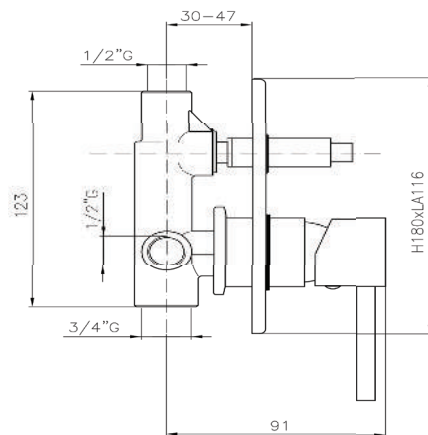

KON-PO000

Single-Lever Bath Mixer
Wall Mounted
Set For Complete Installation
Consist Of:

Bath Or Shower Valve Trim
Without Concealed Body
Automatic Diverter; Bath/Shower
Metal Handle
Metal Rosette

Universal Single-Lever Mixer
For Concealed Installation
For Use With Bath And Shower Mixer
Without Finishing Trim
Flat Installation Depth 30 MM - 47 MM*
All Connections Are With
Identifications Marking Inlets And Outlets