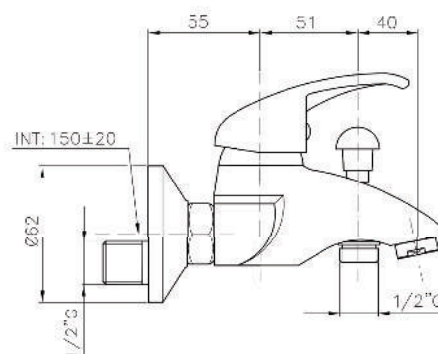

KON-M055

Single-Lever Bath Mixer
Wall Mounted
Adjustable Flow Rate Limiter
Ceramic Cartridge
Shower Outlet 1/2"
Automatic Diverter: Bath/Shower
Flat Wall Installation
Water Inlet 1/2"