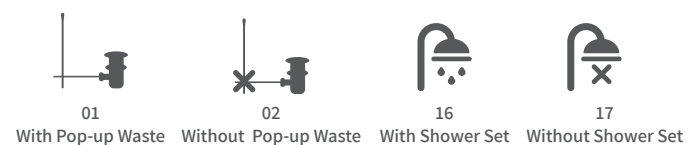

Additional Options EE