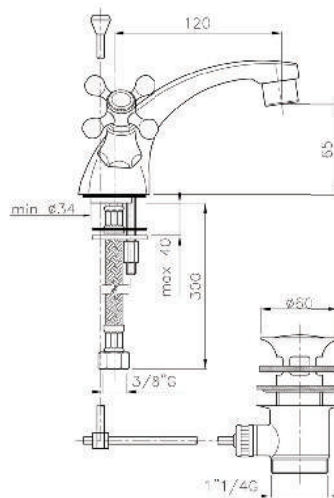

KON-1.121

Two-Handle Basin Mixer
Single Hole Installation
Ceramic Valves 1/2", 90°
Metal Handle
Pop-Up Waste Set 1 1/4"
Flexible Connection Hoses
Water Connection 1/2"