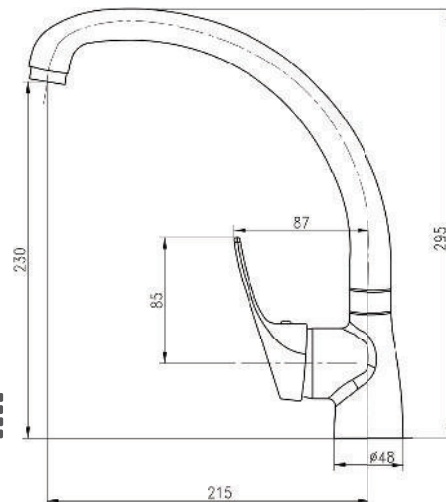

Product Customization:

Finish Options FF

02 Chrome   03 Gold   06 Brushed Nickel   07 White   08 Black