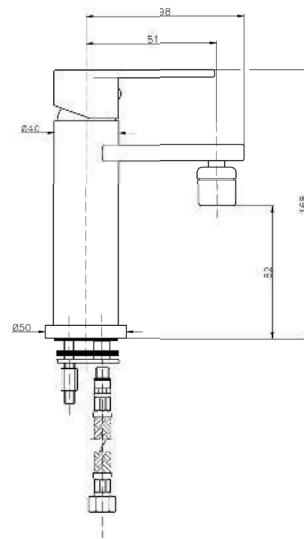

KON-ED006

Single-Lever Bidet Mixer
Single Hole Installation
Ceramic Cartridge Ø35
Swivel Adapter
Metal Handle
Pop-Up Waste Set 1 1/4"
Flexible Connection Hoses
Water Connection 1/2"