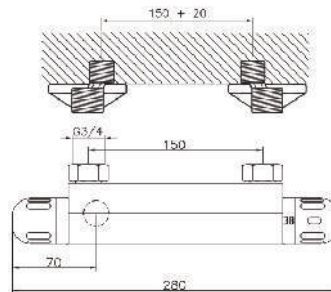

KON-30.069

Thermostatic Shower Mixer
Wall Mounted
Adjustable Flow Rate Limiter
Ceramic Cartridge
Two Shower Outlet 1/2"
Flat Wall Installation
Water Inlet 1/2"

KON-30.040

Thermostatic Shower Mixer Set
Wall Mounted
Adjustable Flow Rate Limiter
Ceramic Cartridge
Shower Outlet 1/2"
Flat Wall Installation
Water Inlet 1/2"

With
Shower Column
Rain Shower
Hand Shower
Shower Hose 1500 MM