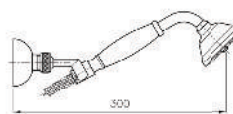

KON-1.137

Two-Handle Bath Mixer
Wall Mounted
Adjustable Flow Rate Limiter
Shower Outlet 1/2"
Flat Wall Installation
Water Inlet 1/2"
Water Inlet Space 100 MM

Hand Shower, Shower Hose 1500 MM
Hand Shower Holder