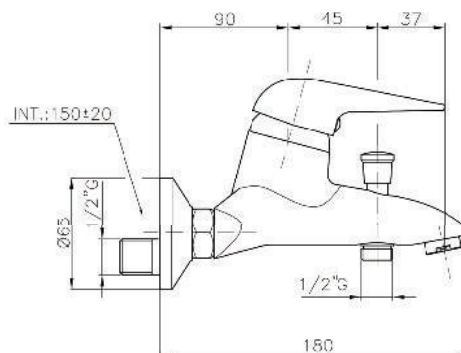

KON-SO055

Single-Lever Bath Mixer
Wall Mounted
Adjustable Flow Rate Limiter
Ceramic Cartridge
Shower Outlet 1/2"
Automatic Diverter: Bath/Shower
Flat Wall Installation
Water Inlet 1/2"