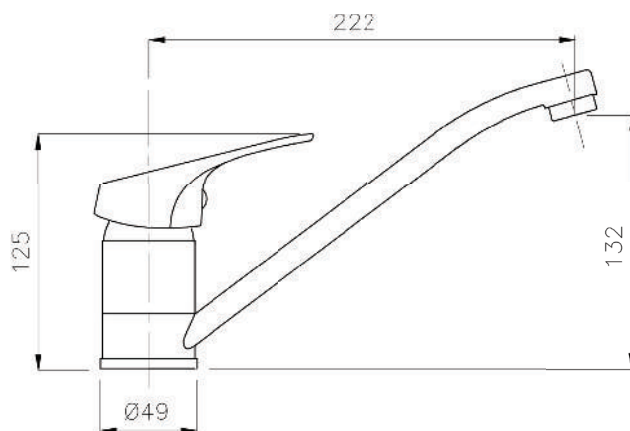

Product Customization:

Finish Options FF

02 Chrome 03 Gold 06 Brushed Nickel 07 White 08 Black

KON-MI024

Single-Lever Sink Mixer
Single Hole Installation
Swivel Spout
Metal Handle
Ceramic Cartridge
Flexible Connection Hoses
Water Connection 1/2"
Swivel Area 140°