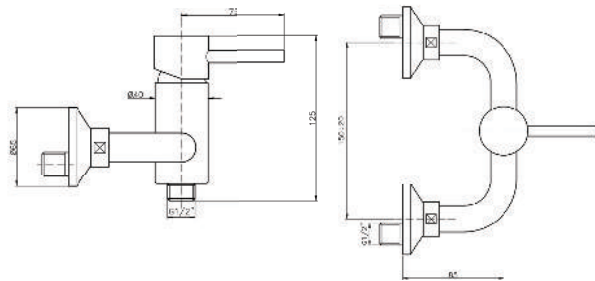

KON-RA068

Single-Lever Shower Mixer
Wall Mounted
Adjustable Flow Rate Limiter
Ceramic Cartridge Ø35
Shower Outlet 1/2"
Flat Wall Installation
Water Inlet 1/2"