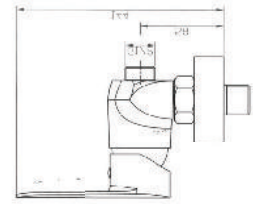

Product Customization:

Finish Options FF

Additional Options EE

KON-SM068

Single-Lever Shower Mixer
Wall Mounted
Adjustable Flow Rate Limiter
Ceramic Cartridge
Shower Outlet 1/2"
Flat Wall Installation
Water Inlet 1/2"