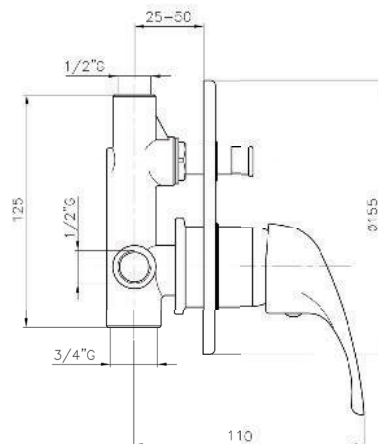

KON-EC000

Single-Lever Bath Mixer
Wall Mounted
Set For Complete Installation
Consist Of:

Bath Or Shower Valve Trim
Without Concealed Body
Automatic Diverter; Bath/Shower
Metal Handle
Metal Rosette

Universal Single-Lever Mixer
For Concealed Installation
For Use With Bath And Shower Mixer
Without Finishing Trim
Flat Installation Depth 25 MM - 50 MM*
All Connections Are With
Identifications Marking Inlets And Outlets