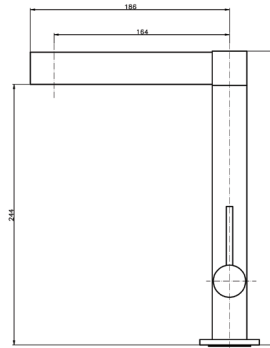

KON-EP023

Single-Lever Sink Mixer
Single Hole Installation
Swivel Spout
Metal Handle
Ceramic Cartridge
Flexible Connection Hoses
Water Connection 1/2"
Swivel Area 140°