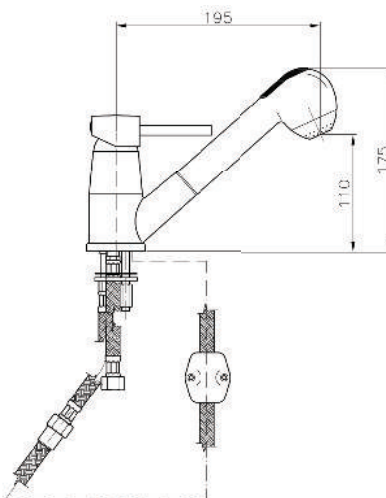

Product Customization:

Finish Options FF

02 Chrome   03 Gold   06 Brushed Nickel   07 White   08 Black