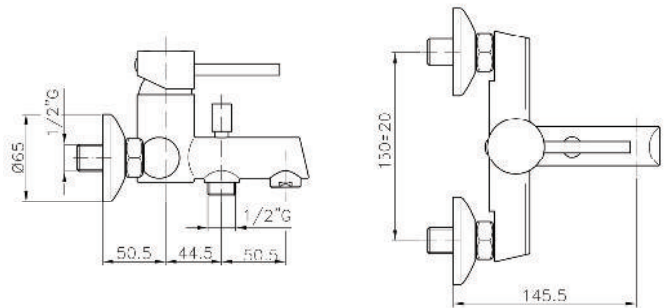

KON-VI055

Single-Lever Bath Mixer
Wall Mounted
Adjustable Flow Rate Limiter
Ceramic Cartridge
Shower Outlet 1/2"
Automatic Diverter: Bath/Shower
Flat Wall Installation
Water Inlet 1/2"