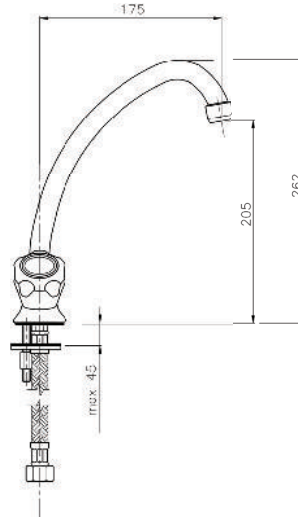

KON-EC223

Two-Handle Sink Mixer
Single Hole Installation
Swivel Spout
Metal Handle
Flexible Connection Hoses
Water Connection 1/2"
Swivel Area 140°