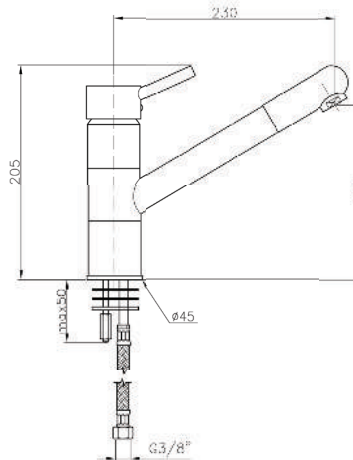

Product Customization:

Finish Options FF

02 Chrome   03 Gold   06 Brushed Nickel   07 White   08 Black