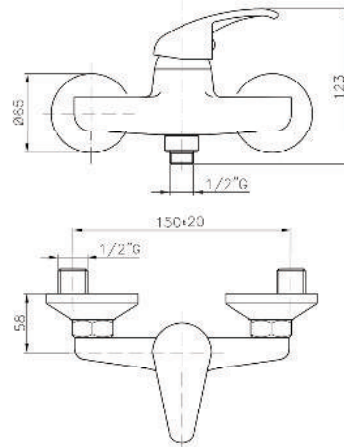

Product Customization:

Finish Options FF

Additional Options EE

KON-MN068

Single-Lever Shower Mixer
Wall Mounted
Adjustable Flow Rate Limiter
Ceramic Cartridge
Shower Outlet 1/2"
Flat Wall Installation
Water Inlet 1/2"