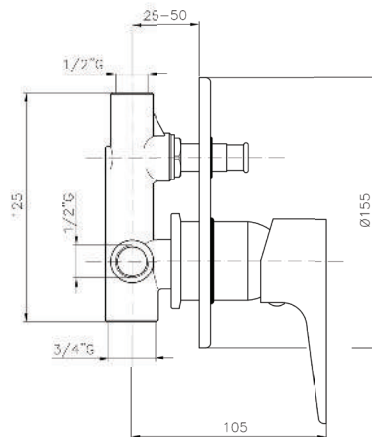

KON-JA000

Single-Lever Bath Mixer
Wall Mounted
Set For Complete Installation
Consist Of:

Bath Or Shower Valve Trim
Without Concealed Body
Automatic Diverter; Bath/Shower
Metal Handle
Metal Rosette

Universal Single-Lever Mixer
For Concealed Installation
For Use With Bath And Shower Mixer
Without Finishing Trim
Flat Installation Depth 25 MM - 50 MM*
All Connections Are With
Identifications Marking Inlets And Outlets"