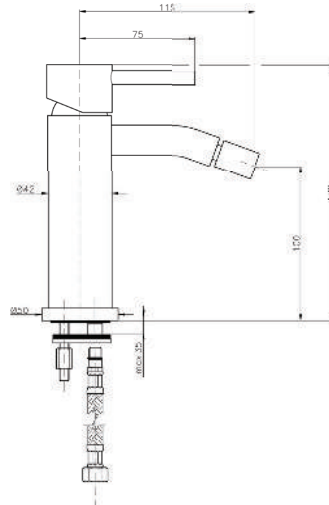

KON-RD006

Single-Lever Bidet Mixer
Single Hole Installation
Ceramic Cartridge Ø35
Swivel Adapter
Metal Handle
Pop-Up Waste Set 1 1/4"
Flexible Connection Hoses
Water Connection 1/2"

KON-RD055

Single-Lever Bath Mixer
Wall Mounted
Adjustable Flow Rate Limiter
Ceramic Cartridge Ø35
Shower Outlet 1/2"
Automatic Diverter: Bath/
Shower
Flat Wall Installation
Water Inlet 1/2"