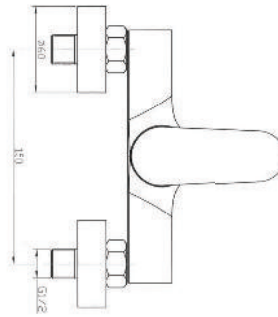

Product Customization:

Finish Options FF

Additional Options EE

KON-SM068

Single-Lever Shower Mixer
Wall Mounted
Adjustable Flow Rate Limiter
Ceramic Cartridge
Shower Outlet 1/2"
Flat Wall Installation
Water Inlet 1/2"