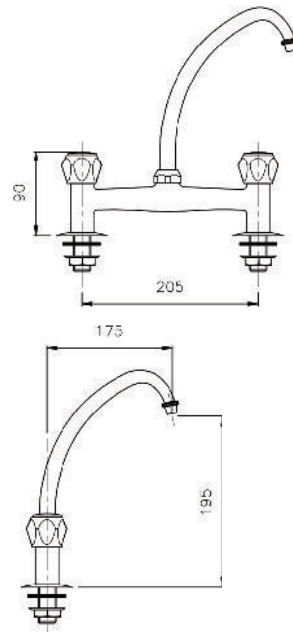

KON-EC216

Two-Handle Basin Mixer
Two Holes Installation
Swivel Spout
Metal Handle
Water Connection 1/2"

Product Customization:

Finish Options FF

02 Chrome   03 Gold   06 Brushed Nickel   07 White   08 Black