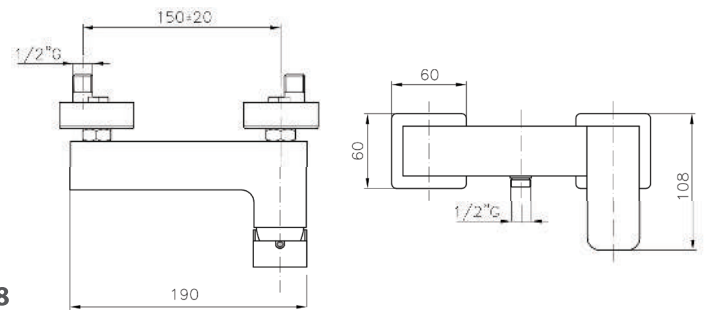

CUBE

Product Customization:

Finish Options FF

02 Chrome   03 Gold   06 Brushed Nickel   07 White   08 Black

Additional Options EE

01 With Pop-up Waste   02 Without Pop-up Waste   16 With Shower Set   17 Without Shower Set