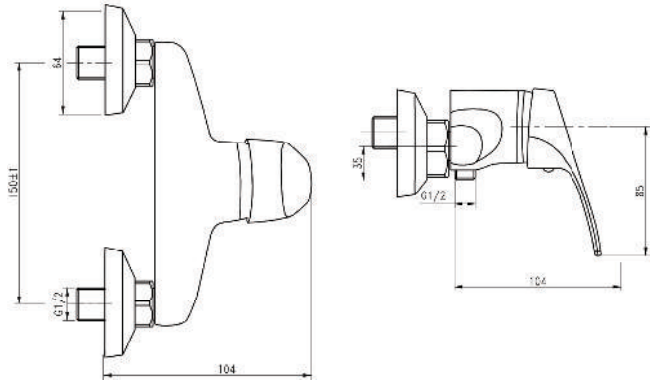

KON-MI068

Single-Lever Shower Mixer
Wall Mounted
Adjustable Flow Rate Limiter
Ceramic Cartridge
Shower Outlet 1/2"
Flat Wall Installation
Water Inlet 1/2"

KON-MI000

Single-Lever Bath Mixer
Wall Mounted
Set For Complete Installation
Consist Of:

Bath Or Shower Valve Trim
Without Concealed Body
Automatic Diverter; Bath/Shower
Metal Handle
Metal Rosette

Universal Single-Lever Mixer
For Concealed Installation
For Use With Bath And Shower Mixer
Without Finishing Trim
Flat Installation Depth 39 MM - 68 MM*
All Connections Are 1/2" With
Identifications Marking Inlets And Outlets

MINI

Product Customization:

Finish Options FF

02 Chrome   03 Gold   06 Brushed Nickel   07 White   08 Black

Additional Options EE

16 With Shower Set   17 Without Shower Set