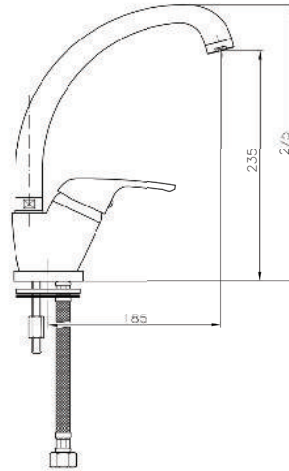

KON-AT023

Single-Lever Sink Mixer
Single Hole Installation
Swivel Spout
Metal Handle
Ceramic Cartridge
Flexible Connection Hoses
Water Connection 1/2"
Swivel Area 140°

KON-AT024

Single-Lever Sink Mixer
Single Hole Installation
Swivel Spout
Metal Handle
Ceramic Cartridge
Flexible Connection Hoses
Water Connection 1/2"
Swivel Area 140°

KON-AT028

Single-Lever Sink Mixer
Single Hole Installation
Swivel Spout
Metal Handle
Ceramic Cartridge
Flexible Connection Hoses
Swivel Area 140°
Pull Out Length 400 MM
Dual Function

Product Customization:

Finish Options FF

02 Chrome   03 Gold   06 Brushed Nickel   07 White   08 Black