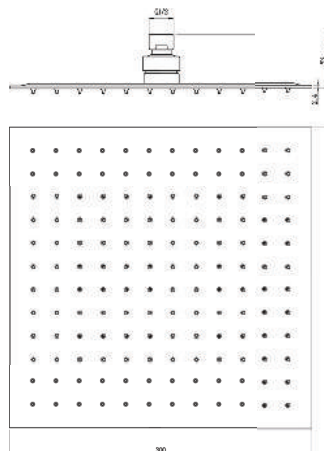

KON-S0031

Rain Shower
Stainless Steel 304
Anti-Limestone
Square
Size 300X300 MM

KON-21.11

Brass Shower Arm Square
Size 25X25 MM
Length 350 MM

KON-SS015-SS020-SS030

"Rain Shower
Brass
Anti-Limestone
Dia 150, 200, 300 MM"

KON-SS015A-SS020A-SS030A

Rain Shower
Brass
Anti-Limestone
Dia 150, 200, 300 MM

KON-SS004

"Rain Shower
Brass
Anti-Limestone
Dia 200 MM"

KON-SS004A

Rain Shower
Brass
Anti-Limestone
Round
Size 210X210 MM

KON-SS005A

"Rain Shower
Brass
Anti-Limestone
Square
Size 210X210 MM"

Product Customization:

Finish Options FF

02
Chrome

03
Gold

06
Brushed Nickel

07
White

08
Black