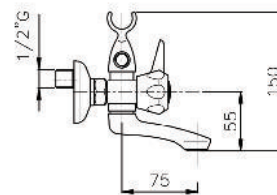

KON-9.861

Two-Handle Bath Mixer
Wall Mounted
Adjustable Flow Rate Limiter
Shower Outlet 1/2"
Automatic Diverter: Bath/Shower
Flat Wall Installation
Water Inlet 1/2"

With Shower Set
Consisting Of:
Hand Shower
Hose 1500 MM
Hand Shower Holder