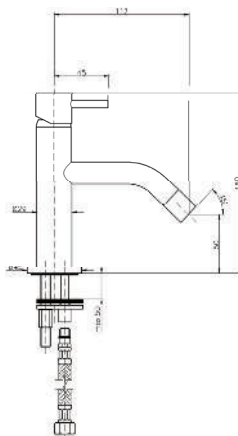

KON-RA005

Single-Lever Basin Mixer
Single Hole Installation
Ceramic Cartridge Ø25
Low Spout
Metal Handle
Pop-Up Waste Set 1 1/4"
Flexible Connection Hoses
Water Connection 1/2"

KON-RA010

Cold Water Tap
Single Hole Installation
Ceramic Valve
1/2" Connection