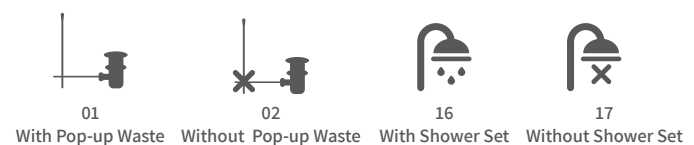

Additional Options EE