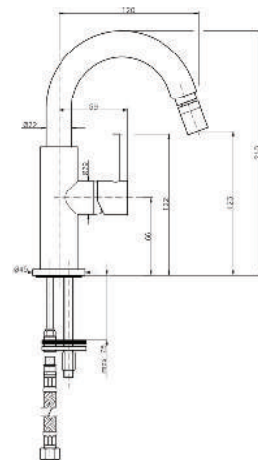

KON-RI006

Single-Lever Bidet Mixer
Single Hole Installation
Ceramic Cartridge Ø25
Swivel Adapter
Metal Handle
Pop-Up Waste Set 1 1/4"
Flexible Connection Hoses
Water Connection 1/2"