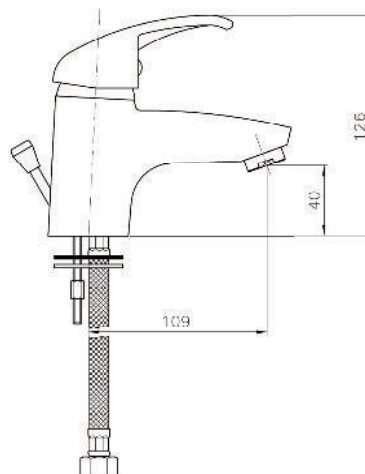

Handle Design

Open Handle Type 002

Product Customization:

Finish Options FF

02 Chrome 03 Gold 06 Brushed Nickel 07 White 08 Black

MOON

KON-MN005

Single-Lever Basin Mixer
Single Hole Installation
Ceramic Cartridge
Low Spout
Metal Handle
Pop-Up Waste Set 1 1/4"
Flexible Connection Hoses
Water Connection 1/2"