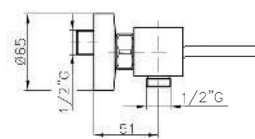

Single-Lever Shower Mixer
Wall Mounted
Adjustable Flow Rate Limiter
Ceramic Cartridge
Shower Outlet 1/2"™
Flat Wall Installation
Water Inlet 1/2"

KON-PO000