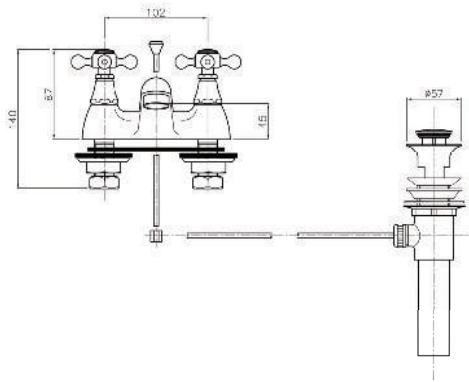

KON-1.136

Two-Handle Bath Mixer
Wall Mounted
Adjustable Flow Rate Limiter
Shower Outlet 1/2"
Flat Wall Installation
Water Inlet 1/2"
Water Inlet Space 100 MM

Hand Shower, Shower Hose 1500 MM
Hand Shower Holder