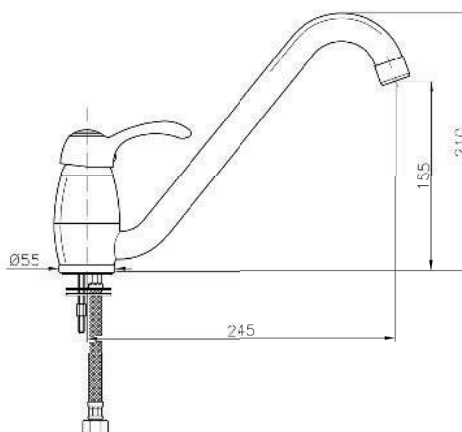

Product Customization:

Finish Options FF

02 Chrome 03 Gold 06 Brushed Nickel 07 White 08 Black

KON-ST024

Single-Lever Sink Mixer
Single Hole Installation
Swivel Spout
Metal Handle
Ceramic Cartridge
Flexible Connection Hoses
Water Connection 1/2"
Swivel Area 140°