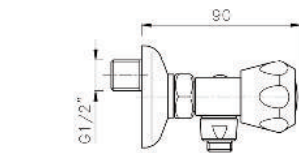

KON-09.837

Two-Handle Bath Mixer
Wall Mounted
Adjustable Flow Rate Limiter
Shower Outlet 1/2"
Flat Wall Installation
Water Inlet 1/2"
Water Inlet Space 100 MM

Hand Shower, Shower Hose 1500 MM
Hand Shower Holder

KON-09.839

Two-Handle Shower Mixer
Wall Mounted
Adjustable Flow Rate Limiter
Shower Outlet 1/2"
Flat Wall Installation
Water Inlet 1/2"
Water Inlet Space 100 MM

KON-19.368

Two-Handle Shower Mixer
Wall Mounted
Adjustable Flow Rate Limiter
Shower Outlet 1/2"
Flat Wall Installation
Water Inlet 1/2"
Water Inlet Space 110 MM

Product Customization:

Finish Options FF

02 Chrome   03 Gold   06 Brushed Nickel   07 White   08 Black

Additional Options EE

16 With Shower Set   17 Without Shower Set