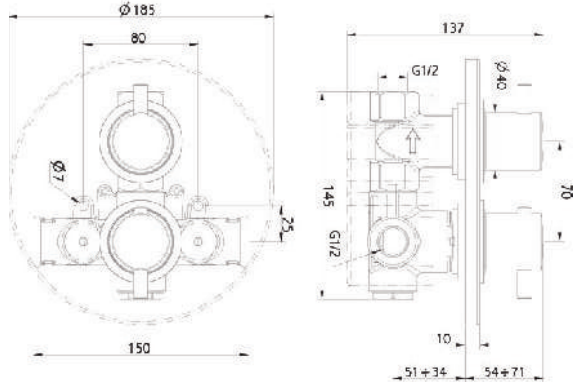

KON-TL000

Thermostatic Shower Mixer
Wall Mounted
Set For Complete Installation
Consist Of:

Bath Or Shower Valve Trim
Without Concealed Body
Metal Handle
Metal Rosette

Universal Single-Lever Mixer
For Concealed Installation
For Use With Bath And Shower Mixer
Without Finishing Trim
All Connections Are 1/2" With
Identifications Marking Inlets And Outlets

KON-TL002

Thermostatic Bath Mixer
Wall Mounted
Set For Complete Installation
Consist Of:

Bath Or Shower Valve Trim
Without Concealed Body
Automatic Diverter; Bath/Shower
Metal Handle
Metal Rosette

Universal Single-Lever Mixer
For Concealed Installation
For Use With Bath And Shower Mixer
Without Finishing Trim
All Connections Are 1/2" With
Identifications Marking Inlets And Outlets

Product Customization:

Finish Options FF

02 Chrome   03 Gold   06 Brushed Nickel   07 White   08 Black

Additional Options EE

16 With Shower Set   17 Without Shower Set