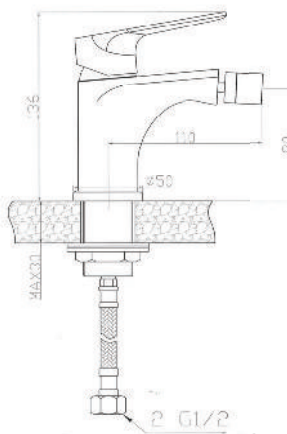

Product Customization:

Finish Options FF

02 Chrome   03 Gold   06 Brushed Nickel   07 White   08 Black

Additional Options EE

01 With Pop-up Waste   02 Without Pop-up Waste