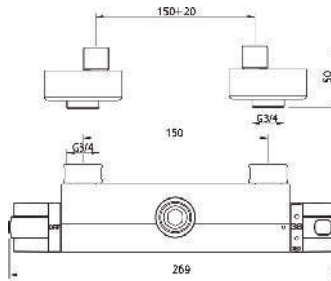

KON-30.069

Thermostatic Shower Mixer
Wall Mounted
Adjustable Flow Rate Limiter
Ceramic Cartridge
Two Shower Outlet 1/2"
Flat Wall Installation
Water Inlet 1/2"

KON-30.040

Thermostatic Shower Mixer Set
Wall Mounted
Adjustable Flow Rate Limiter
Ceramic Cartridge
Shower Outlet 1/2"
Flat Wall Installation
Water Inlet 1/2"

With
Shower Column
Rain Shower
Hand Shower
Shower Hose 1500 MM