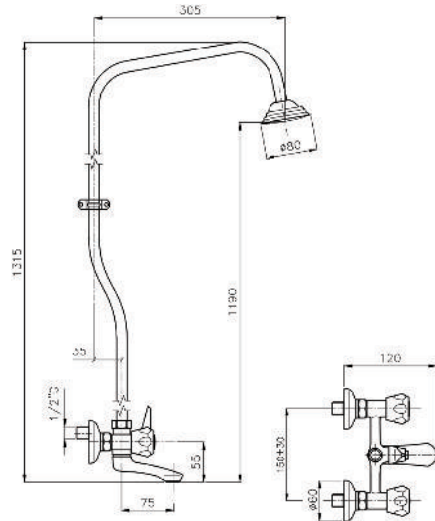

KON-09.808 ø 16

Two Handle Sink Mixer
Swivel Spout
Metal Handle
Wall Mounted
Adjustable Flow Rate Limiter
Shower Outlet 1/2”
Flat Wall Installation
Water Inlet 1/2”