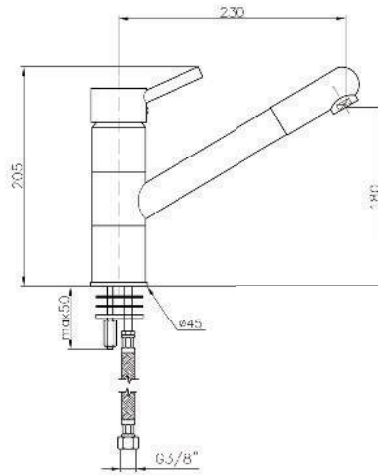

Product Customization:

Finish Options FF

02 Chrome 03 Gold 06 Brushed Nickel 07 White 08 Black

KON-VI029

Single-Lever Sink Mixer
Single Hole Installation
Swivel Spout
Metal Handle
Ceramic Cartridge
Flexible Connection Hoses
Swivel Area 140°
Pull Out Length 400 MM*