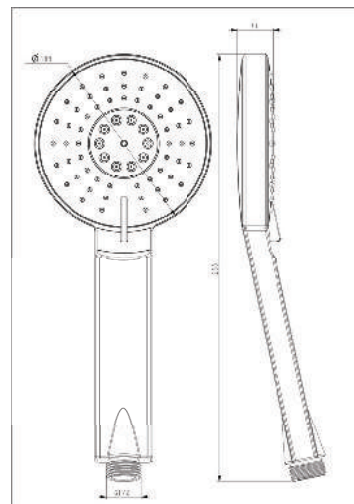

KON-SH014

ABS Hand Shower
Two Functions
Anti-Limestone
With Built In Flow Regulator
Size Ø 105 MM

Product Customization:

Finish Options FF

02 Chrome   03 Gold   06 Brushed Nickel   07 White   08 Black