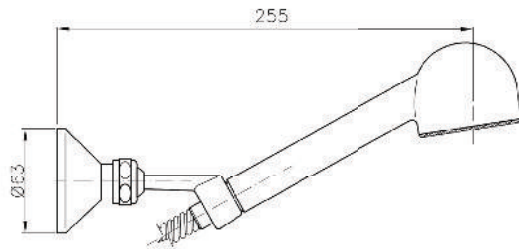

KON-14715

Single-Lever Basin Mixer
Two Hole Installation
Metal Handle
Pop-Up Waste Set 1 1/4"
Water Connection 1/2"
4" Inlet Space"

KON-AT101

Shower Set
Wall Mounted
Consisting Of:
Hand Shower
With Built In Flow Regulator
Hose 1500 MM
Hand Shower Holder

KON-AT008

Single-Lever Sink Mixer
Swivel Spout
Metal Handle
Wall Mounted
Adjustable Flow Rate Limiter
Ceramic Cartridge
Flat Wall Installation
Water Inlet 1/2"

Product Customization:

Finish Options FF

02 Chrome   03 Gold   06 Brushed Nickel   07 White   08 Black

Additional Options EE

01 With Pop-up Waste   02 Without Pop-up Waste