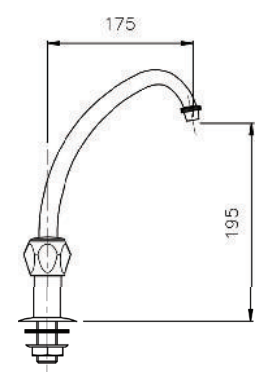

KON-09.838

Two-Handle Sink Mixer
Wall Mounted
Adjustable Flow Rate Limiter
Swivel Spout
Flat Wall Installation
Water Inlet 1/2"
Water Inlet Space 100 MM

KON-19.308

Two-Handle Sink Mixer
Wall Mounted
Adjustable Flow Rate Limiter
Swivel Spout
Flat Wall Installation
Water Inlet 1/2"
Water Inlet Space 110 MM

KON-BL108

"Two Handle Sink Mixer
Swivel Spout
Metal Handle
Wall Mounted
Adjustable Flow Rate Limiter
Shower Outlet 1/2"
Flat Wall Installation
Water Inlet 1/2"

KON-EC216

Two-Handle Basin Mixer
Two Holes Installation
Swivel Spout
Metal Handle
Water Connection 1/2"

Product Customization:

Finish Options FF

02 Chrome   03 Gold   06 Brushed Nickel   07 White   08 Black