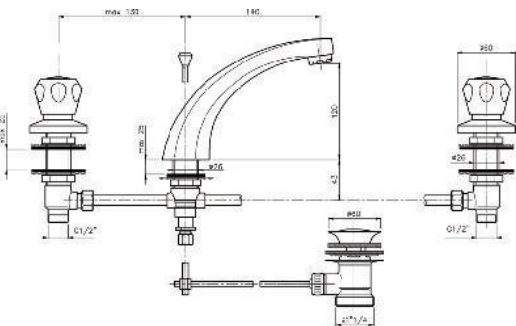

KON-9.835

Three-Hole Basin Mixer
Metal Handles
Flexible Connection Hose Between
Spout And Side Valves
Pop-Up Waste Set 1 1/4"

Product Customization:

Finish Options FF

02 Chrome   03 Gold   06 Brushed Nickel   07 White   08 Black

Additional Options EE

01 With Pop-up Waste   02 Without Pop-up Waste