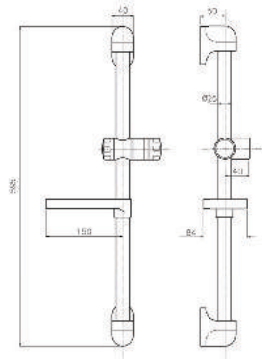

Product Customization:

Finish Options FF

02 Chrome 03 Gold 06 Brushed Nickel 07 White 08 Black

KON-SB001

Shower Rail, Size 595 MM
Consisting Of:
Rail SS 304 Ø 25 MM
Bracket ABS
Slider ABS

KON-SB006

Shower Rail, Size 760 MM
Consisting Of:
Rail SS 304 Ø 29.5 MM
Bracket ABS
Slider ABS