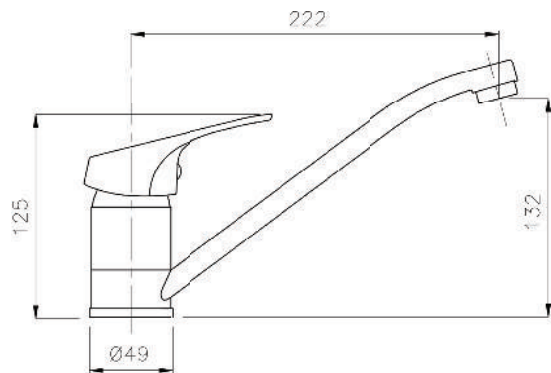

KON-MI024

Single-Lever Sink Mixer
Single Hole Installation
Swivel Spout
Metal Handle
Ceramic Cartridge
Flexible Connection Hoses
Water Connection 1/2"
Swivel Area 140°