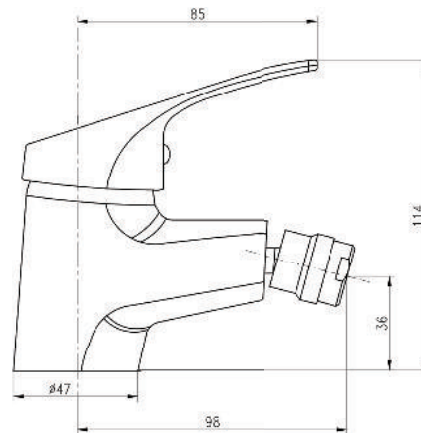

KÖN-MI005

Single-Lever Basin Mixer
Single Hole Installation
Ceramic Cartridge
Low Spout
Metal Handle
Pop-Up Waste Set 1 1/4"
Flexible Connection Hoses
Water Connection 1/2"

KÖN-MI006

Single-Lever Bidet Mixer
Single Hole Installation
Ceramic Cartridge
Swivel Adapter
Metal Handle
Pop-Up Waste Set 1 1/4"
Flexible Connection Hoses
Water Connection 1/2"

KÖN-MI055

Single-Lever Bath Mixer
Wall Mounted
Adjustable Flow Rate Limiter
Ceramic Cartridge
Shower Outlet 1/2"
Automatic Diverter: Bath/Shower
Flat Wall Installation
Water Inlet 1/2"

Product Customization:

Finish Options FF

02 Chrome   03 Gold   06 Brushed Nickel   07 White   08 Black

Additional Options EE

01 With Pop-up Waste   02 Without Pop-up Waste   16 With Shower Set   17 Without Shower Set