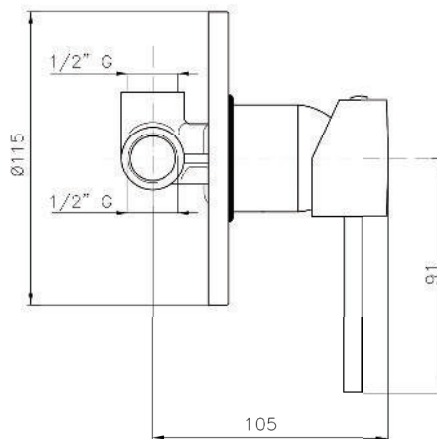

Shower Valve Trim
Without Concealed Body
Metal Handle
Metal Rosette

Universal Single-Lever Mixer
For Concealed Installation
For Use With Bath Or Shower Mixer
Without Finishing Trim
Flat Installation Depth 30 MM - 50 MM*
All Connections Are 1/2" With
Identifications Marking Inlets And Outlet