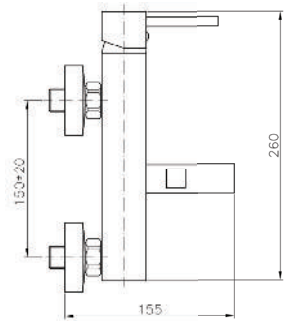

Single-Lever Bath Mixer
Wall Mounted
Adjustable Flow Rate Limiter
Ceramic Cartridge
Shower Outlet 1/2"™
Automatic Diverter: Bath/Shower
Flat Wall Installation
Water Inlet 1/2"