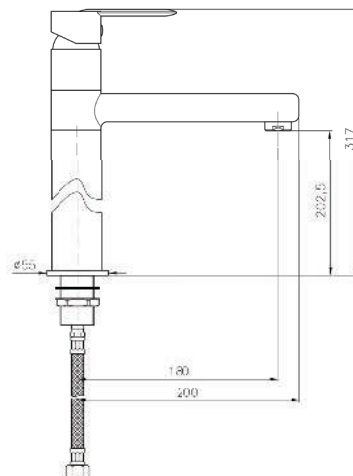

Product Customization:

Finish Options FF

02 Chrome   03 Gold   06 Brushed Nickel   07 White   08 Black