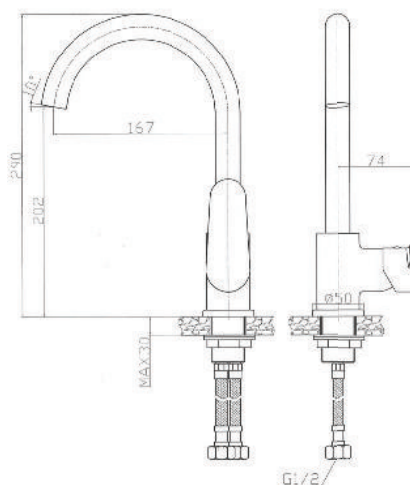

Product Customization:

Finish Options FF

02 Chrome   03 Gold   06 Brushed Nickel   07 White   08 Black