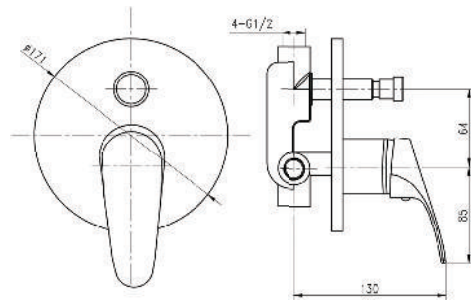

Bath Or Shower Valve Trim
Without Concealed Body
Automatic Diverter; Bath/Shower
Metal Handle
Metal Rosette

Universal Single-Lever Mixer
For Concealed Installation
For Use With Bath And Shower Mixer
Without Finishing Trim
Flat Installation Depth 39 MM - 68 MM*
All Connections Are 1/2" With
Identifications Marking Inlets And Outlets