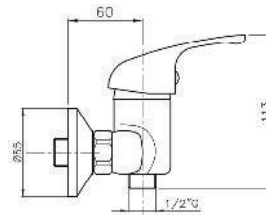

KON-EC039

Two-Handle Shower Mixer
Wall Mounted
Adjustable Flow Rate Limiter
Shower Outlet 1/2"
Flat Wall Installation
Water Inlet 1/2"
Water Inlet Space 100 MM

ECO