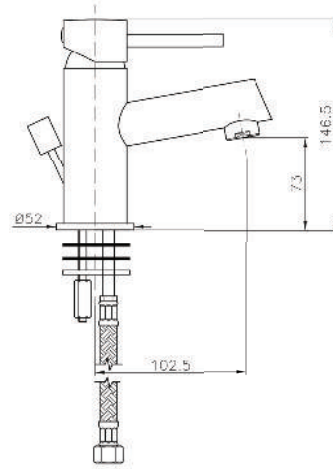

KON-VI005

Single-Lever Basin Mixer
Single Hole Installation
Ceramic Cartridge
Low Spout
Metal Handle
Pop-Up Waste Set 1 1/4"
Flexible Connection Hoses
Water Connection 1/2"

KON-VI006

Single-Lever Bidet Mixer
Single Hole Installation
Ceramic Cartridge
Swivel Adapter
Metal Handle
Pop-Up Waste Set 1 1/4"
Flexible Connection Hoses
Water Connection 1/2"

KON-VI055

Single-Lever Bath Mixer
Wall Mounted
Adjustable Flow Rate Limiter
Ceramic Cartridge
Shower Outlet 1/2"
Automatic Diverter: Bath/Shower
Flat Wall Installation
Water Inlet 1/2"

Product Customization:

Finish Options FF

Additional Options EE