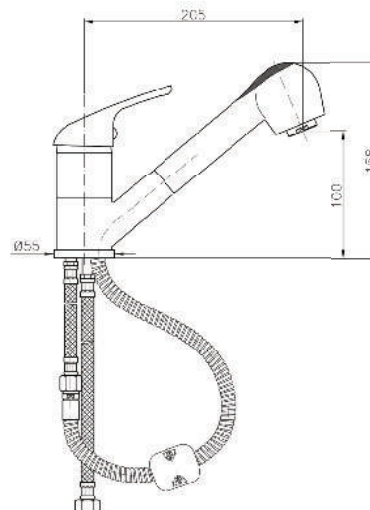

Product Customization:

Finish Options FF

02 Chrome   03 Gold   06 Brushed Nickel   07 White   08 Black