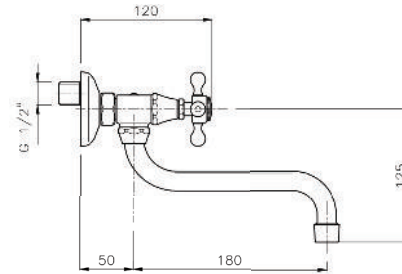

KON-1.108

Two Handle Sink Mixer
Swivel Spout
Metal Handle
Wall Mounted
Adjustable Flow Rate Limiter
Shower Outlet 1/2"
Flat Wall Installation
Water Inlet 1/2"