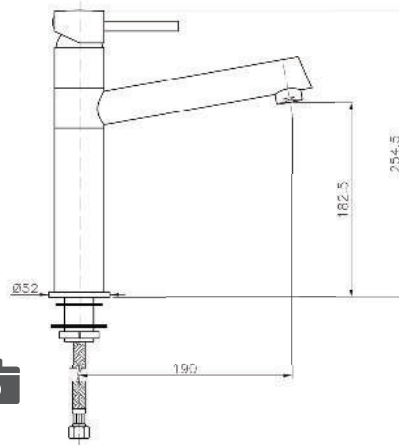

KON-VI025

Single-Lever Sink Mixer
Single Hole Installation
Swivel Spout
Metal Handle
Ceramic Cartridge
Flexible Connection Hoses
Swivel Area 140°
Pull Out Length 400 MM