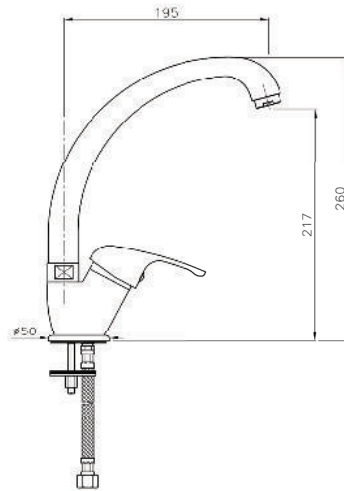

02 Chrome 03 Gold 06 Brushed Nickel 07 White 08 Black

KON-EC023

Single-Lever Sink Mixer
Single Hole Installation
Swivel Spout
Metal Handle
Ceramic Cartridge
Flexible Connection Hoses
Water Connection 1/2"
Swivel Area 140°