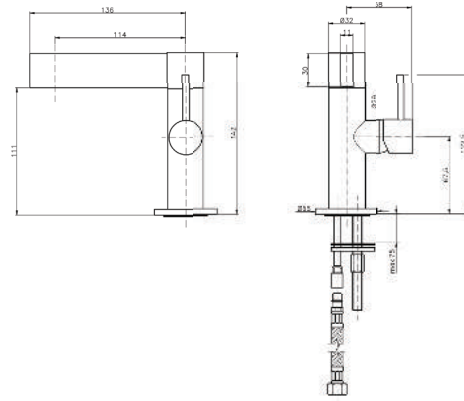

KON-EM006

Single-Lever Bidet Mixer
Single Hole Installation
Ceramic Cartridge Ø25
Metal Handle
Pop-Up Waste Set 1 1/4"
Flexible Connection Hoses
Water Connection 1/2"