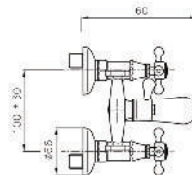

KON-1.137

Two-Handle Bath Mixer
Wall Mounted
Adjustable Flow Rate Limiter
Shower Outlet 1/2"
Flat Wall Installation
Water Inlet 1/2"
Water Inlet Space 100 MM

Hand Shower, Shower Hose 1500 MM
Hand Shower Holder