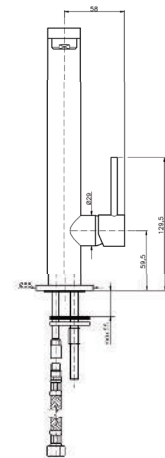

KON-EM023

Single-Lever Sink Mixer
Single Hole Installation
Swivel Spout
Metal Handle
Ceramic Cartridge
Flexible Connection Hoses
Water Connection 1/2"
Swivel Area 140°

KON-EP023

Single-Lever Sink Mixer
Single Hole Installation
Swivel Spout
Metal Handle
Ceramic Cartridge
Flexible Connection Hoses
Water Connection 1/2"
Swivel Area 140°

KON-ED024

Single-Lever Sink Mixer
Single Hole Installation
Swivel Spout
Metal Handle
Ceramic Cartridge
Flexible Connection Hoses
Water Connection 1/2"
Swivel Area 140°

Product Customization:

Finish Options FF

02 Chrome   03 Gold   06 Brushed Nickel   07 White   08 Black