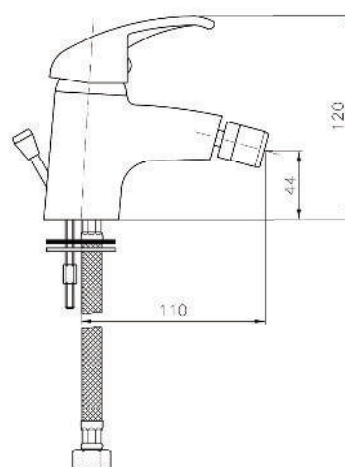

KON-MN006

Single-Lever Bidet Mixer
Single Hole Installation
Ceramic Cartridge
Swivel Adapter
Metal Handle
Pop-Up Waste Set 1 1/4"
Flexible Connection Hoses
Water Connection 1/2"

KON-M055

Single-Lever Bath Mixer
Wall Mounted
Adjustable Flow Rate Limiter
Ceramic Cartridge
Shower Outlet 1/2"
Automatic Diverter: Bath/Shower
Flat Wall Installation
Water Inlet 1/2"