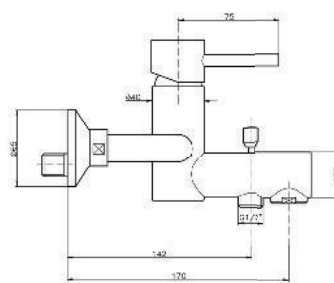

KON-RI055

Single-Lever Bath Mixer
Wall Mounted
Adjustable Flow Rate Limiter
Ceramic Cartridge Ø35
Shower Outlet 1/2"
Automatic Diverter: Bath/
Shower
Flat Wall Installation
Water Inlet 1/2"