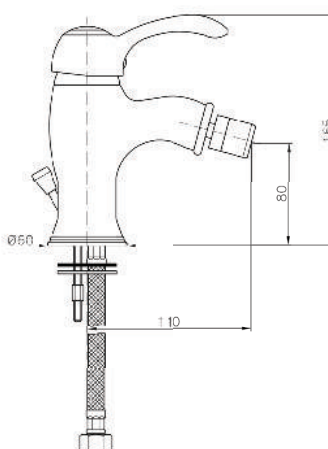

KON-ST006

Single-Lever Bidet Mixer
Single Hole Installation
Ceramic Cartridge
Swivel Adapter
Metal Handle
Pop-Up Waste Set 1 1/4"
Flexible Connection Hoses
Water Connection 1/2"