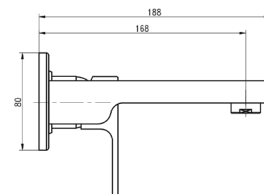

KÖN-CU063

Single-Lever Basin Mixer
Metal Handle
Wall Mounted
Adjustable Flow Rate Limiter
Ceramic Cartridge
Flat Wall Installation