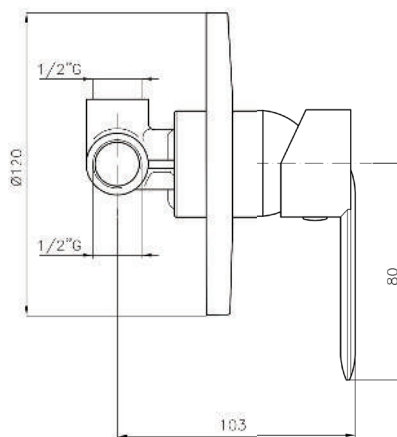

Shower Valve Trim
Without Concealed Body
Metal Handle
Metal Rosette

Universal Single-Lever Mixer
For Concealed Installation
For Use With Bath Or Shower Mixer
Without Finishing Trim
Flat Installation Depth 30 MM - 50 MM*
All Connections Are 1/2" With
Identifications Marking Inlets And Outlet