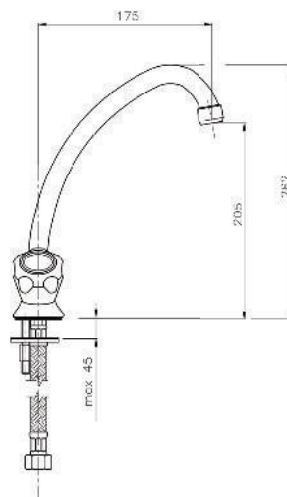

KON-09.880

Pillar Tap, Luxury Spout
Single Hole Installation