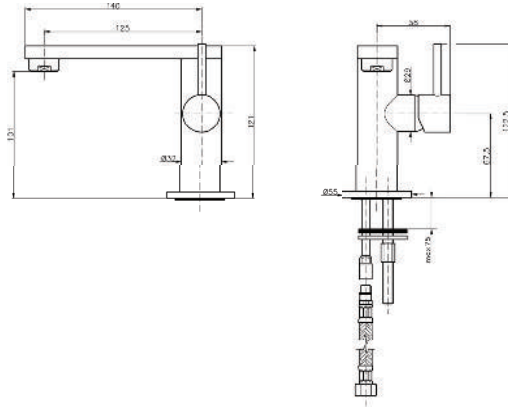

KON-EP006

Single-Lever Bidet Mixer
Single Hole Installation
Ceramic Cartridge Ø25
Swivel Adapter
Metal Handle
Pop-Up Waste Set 1 1/4"
Flexible Connection Hoses
Water Connection 1/2"

KON-EP023

Single-Lever Sink Mixer
Single Hole Installation
Swivel Spout
Metal Handle
Ceramic Cartridge Ø25
Flexible Connection Hoses
Water Connection 1/2"
Swivel Area 140°