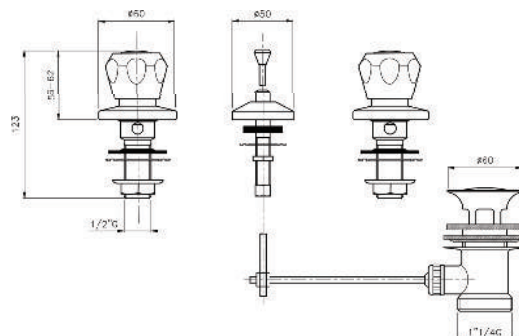

Product Customization:

Finish Options FF

02 Chrome 03 Gold 06 Brushed Nickel 07 White 08 Black

Additional Options EE

01 With Pop-up Waste 02 Without Pop-up Waste

KON-9.806
Three-Hole Bidet Mixer
Metal Handles
Pop-Up Waste Set 1 1/4"