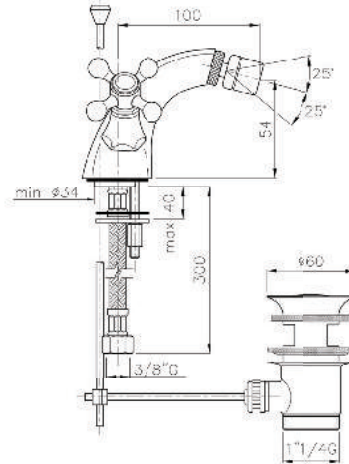

Product Customization:

Finish Options FF

02 Chrome 03 Gold 06 Brushed Nickel 07 White 08 Black

Additional Options EE

01 With Pop-up Waste 02 Without Pop-up Waste

KON-1.131

Two-Handle Bidet Mixer
Single Hole Installation
Ceramic Valves 1/2", 90°
Metal Handle
Pop-Up Waste Set 1 1/4"
Flexible Connection Hoses
Water Connection 1/2"