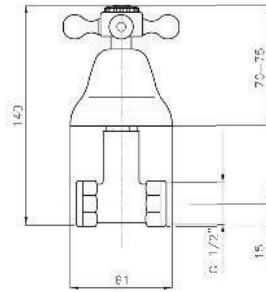

KON-1.115

Two-Handle Basin Mixer
Two Hole Installation
Metal Handle
Pop-Up Waste Set 1 1/4"
Water Connection 1/2"
4" Inlet Space