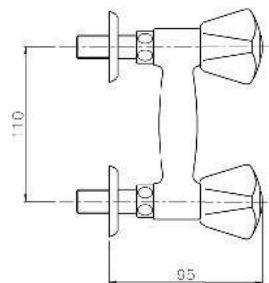

KON-09.837

Two-Handle Bath Mixer
Wall Mounted
Adjustable Flow Rate Limiter
Shower Outlet 1/2"
Flat Wall Installation
Water Inlet 1/2"
Water Inlet Space 100 MM

Hand Shower, Shower Hose 1500 MM
Hand Shower Holder

KON-09.839

Two-Handle Shower Mixer
Wall Mounted
Adjustable Flow Rate Limiter
Shower Outlet 1/2"
Flat Wall Installation
Water Inlet 1/2"
Water Inlet Space 100 MM

KON-19.368

Two-Handle Shower Mixer
Wall Mounted
Adjustable Flow Rate Limiter
Shower Outlet 1/2"
Flat Wall Installation
Water Inlet 1/2"
Water Inlet Space 110 MM

Product Customization:

Finish Options FF

02 Chrome   03 Gold   06 Brushed Nickel   07 White   08 Black

Additional Options EE

16 With Shower Set   17 Without Shower Set