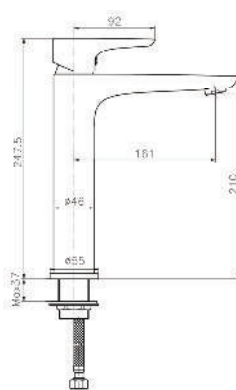

KON-JA045

Single-Lever Basin Mixer
For Free Standing Basins
Single Hole Installation
Ceramic Cartridge
Metal Handle
Flexible Connection Hoses
Water Connection 1/2"
Without Pop-Up Waste Set 1 1/4"