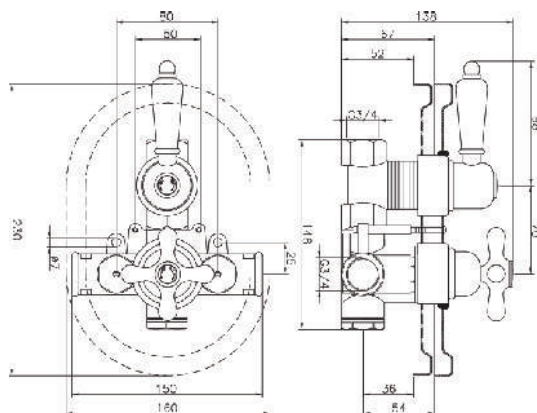

Bath Or Shower Valve Trim
Without Concealed Body
Automatic Diverter; Bath/Shower
Metal Handle
Metal Rosette

Universal Single-Lever Mixer
For Concealed Installation
For Use With Bath And Shower Mixer
Without Finishing Trim
All Connections Are 1/2" With
Identifications Marking Inlets And Outlets