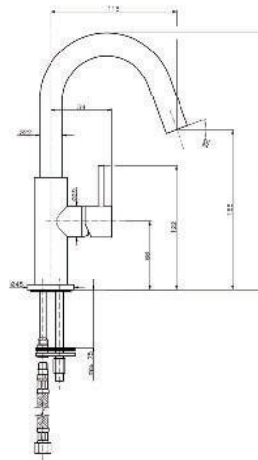

KON-RI005

Single-Lever Basin Mixer
Single Hole Installation
Ceramic Cartridge Ø25
High Spout 242 mm
Metal Handle
Pop-Up Waste Set 1 1/4"
Flexible Connection Hoses
Water Connection 1/2"