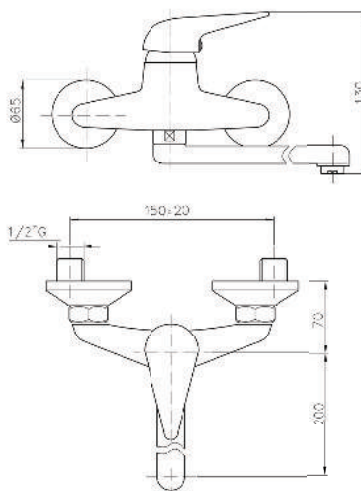

KON-SO008

Single-Lever Sink Mixer
Swivel Spout
Metal Handle
Wall Mounted
Adjustable Flow Rate Limiter
Ceramic Cartridge
Flat Wall Installation
Water Inlet 1/2"