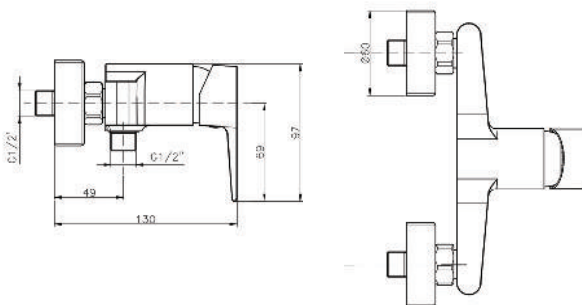

Product Customization:

Finish Options FF

02 Chrome   03 Gold   06 Brushed Nickel   07 White   08 Black

Additional Options EE

01 With Pop-up Waste   02 Without Pop-up Waste   16 With Shower Set   17 Without Shower Set