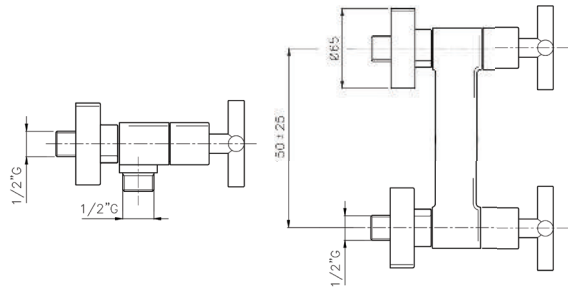

KON-4.168

Two-Handle Shower Mixer
Wall Mounted
Adjustable Flow Rate Limiter
Shower Outlet 1/2"
Flat Wall Installation
Water Inlet 1/2"

KON-SK101

Shower Set
Wall Mounted
Consisting Of:
Hand Shower
With Built In Flow Regulator
Hose 1500 MM
Hand Shower Holder