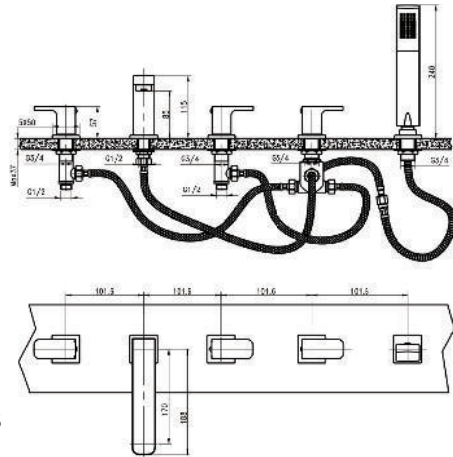

KON-CU060

Single-Lever Shower Mixer
Wall Mounted
Set For Complete Installation
Consist Of:

Shower Valve Trim
Without Concealed Body
Metal Handle
Metal Rosette

Universal Single-Lever Mixer
For Concealed Installation
For Use With Bath Or Shower Mixer
Without Finishing Trim
Flat Installation Depth 30 MM - 50 MM*
All Connections Are 1/2" With
Identifications Marking Inlets And Outlet

Product Customization:

Finish Options FF

Additional Options EE

KON-CU071

Five-Hole Bath Mixer Set
 Consisting Of:
 Ceramic Valves 1/2"
 90° Assembled Brass Spout With
 Bath/Shower Diverter
 Hand Shower, Shower Hose 1500 MM
 Hand Shower Holder
 Flexible Connection Hoses
 Connection For Shower Hose
 Metal Handles