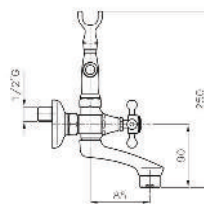

KON-1.137

Two-Handle Bath Mixer
Wall Mounted
Adjustable Flow Rate Limiter
Shower Outlet 1/2"
Flat Wall Installation
Water Inlet 1/2"
Water Inlet Space 100 MM

Hand Shower, Shower Hose 1500 MM
Hand Shower Holder

KON-1.139

Two-Handle Shower Mixer
Wall Mounted
Adjustable Flow Rate Limiter
Shower Outlet 1/2"
Flat Wall Installation
Water Inlet 1/2"
Water Inlet Space 100 MM

Hand Shower, Shower Hose 1500 MM
Hand Shower Holder